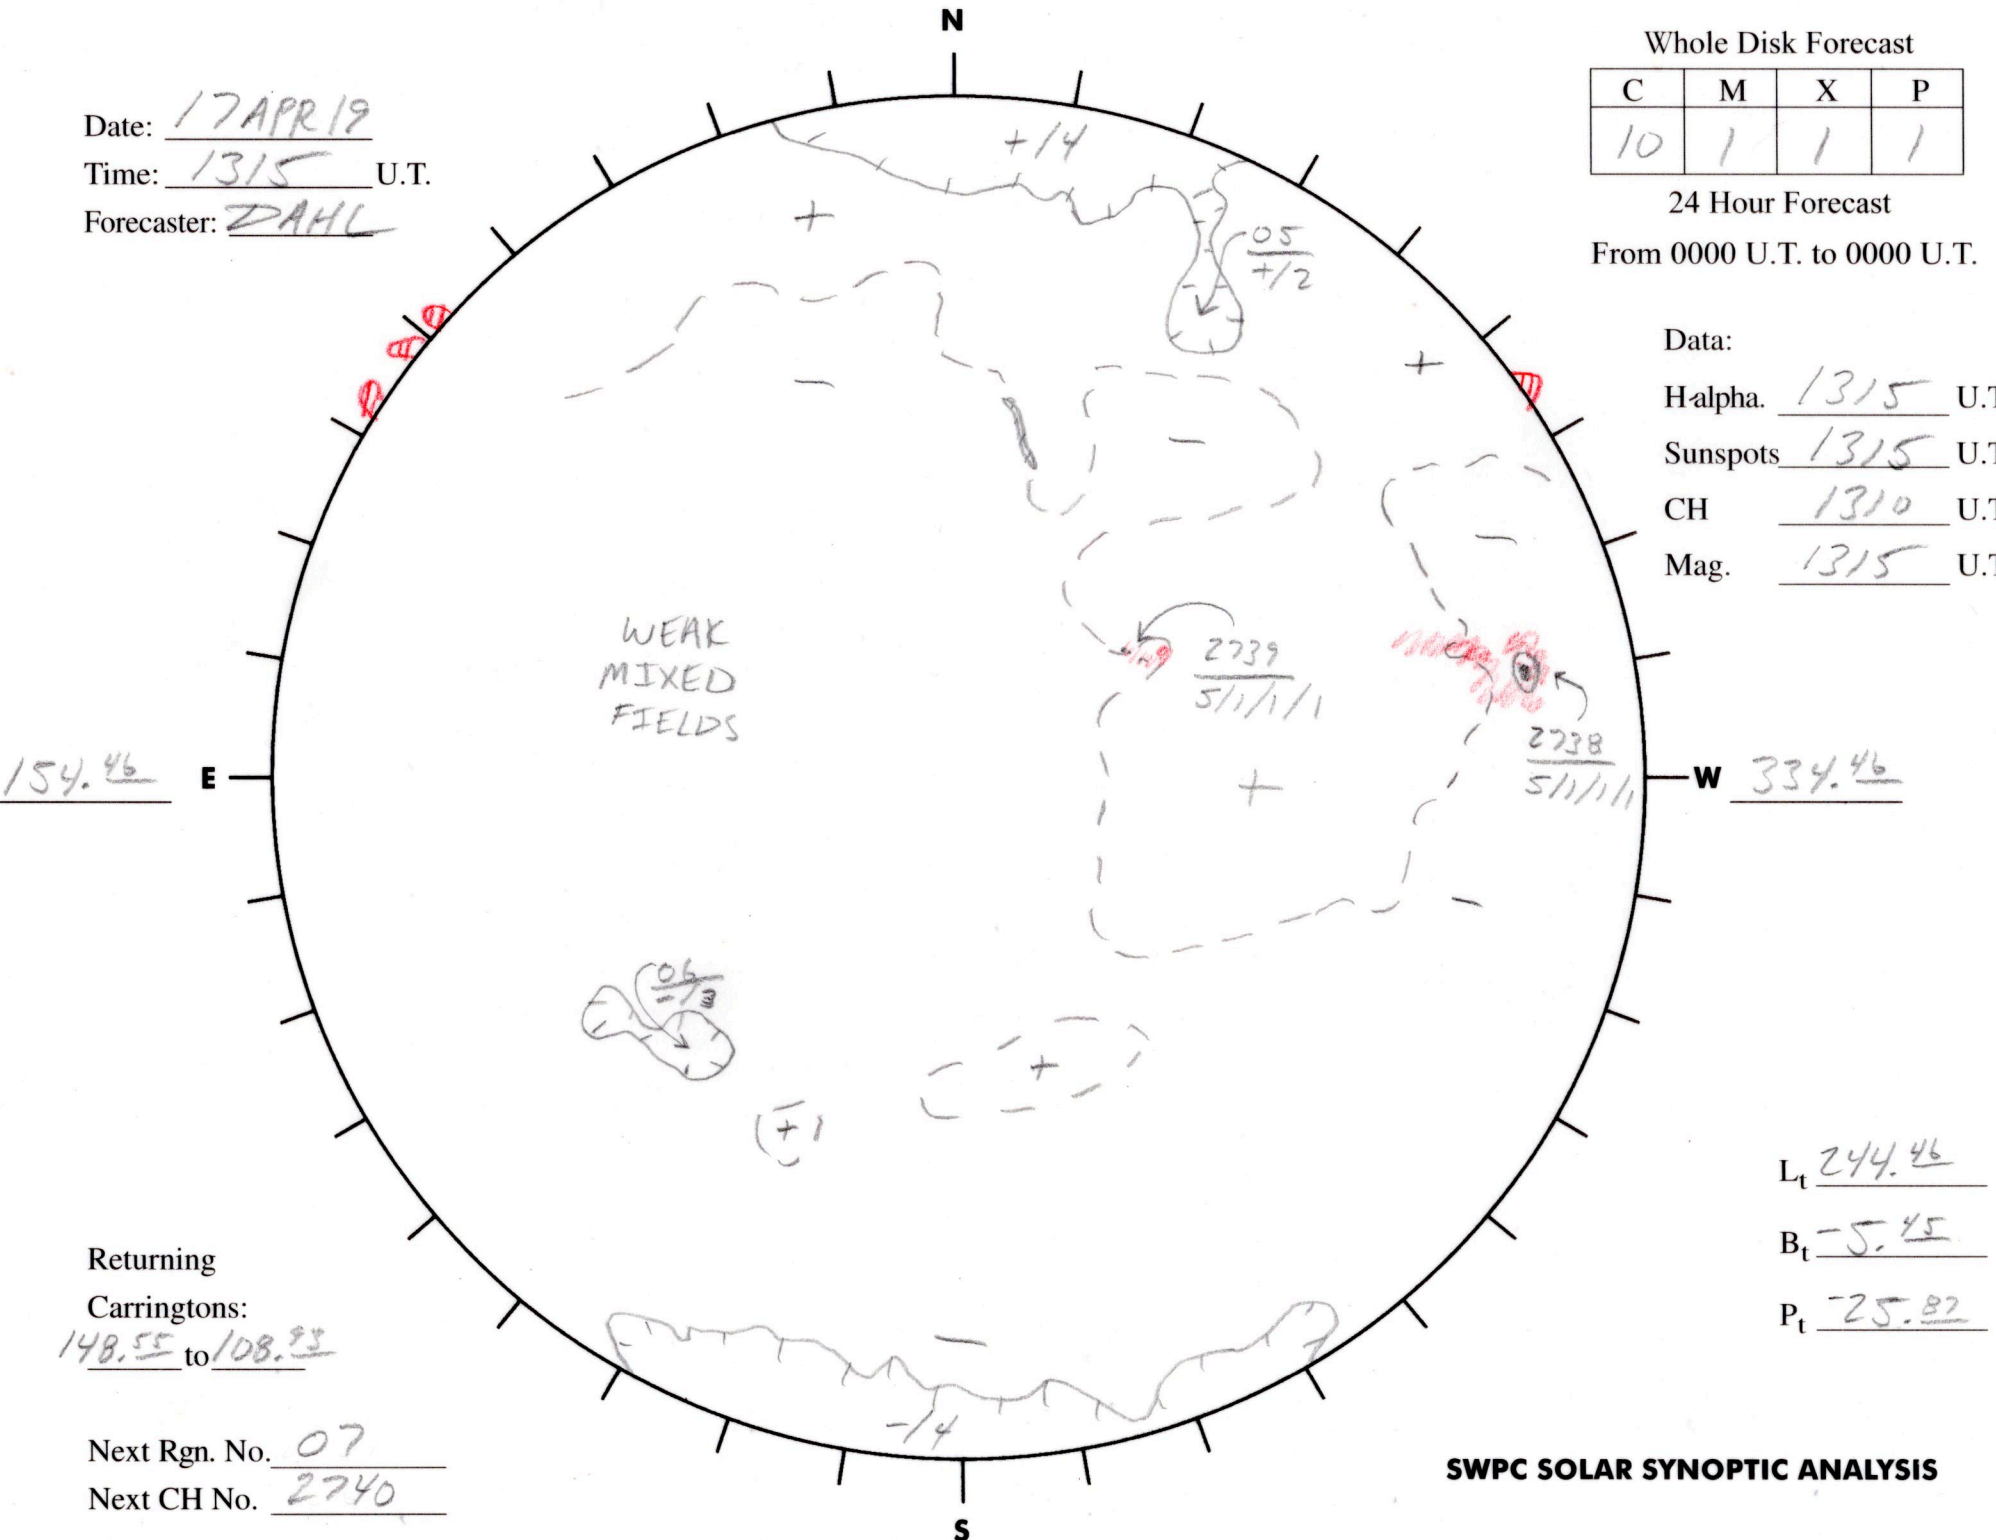

Date: 17 APR 19  
 Time: 1315 U.T.  
 Forecaster: DAHL

Whole Disk Forecast

C	M	X	P
10	1	1	1

24 Hour Forecast  
 From 0000 U.T. to 0000 U.T.

Data:  
 H-alpha. 1315 U.T.  
 Sunspots 1315 U.T.  
 CH 1310 U.T.  
 Mag. 1315 U.T.

Returning Carringtons:  
148.55 to 108.93

Next Rgn. No. 07  
 Next CH No. 2740

$L_t$  244.46  
 $B_t$  -5.45  
 $P_t$  -25.82