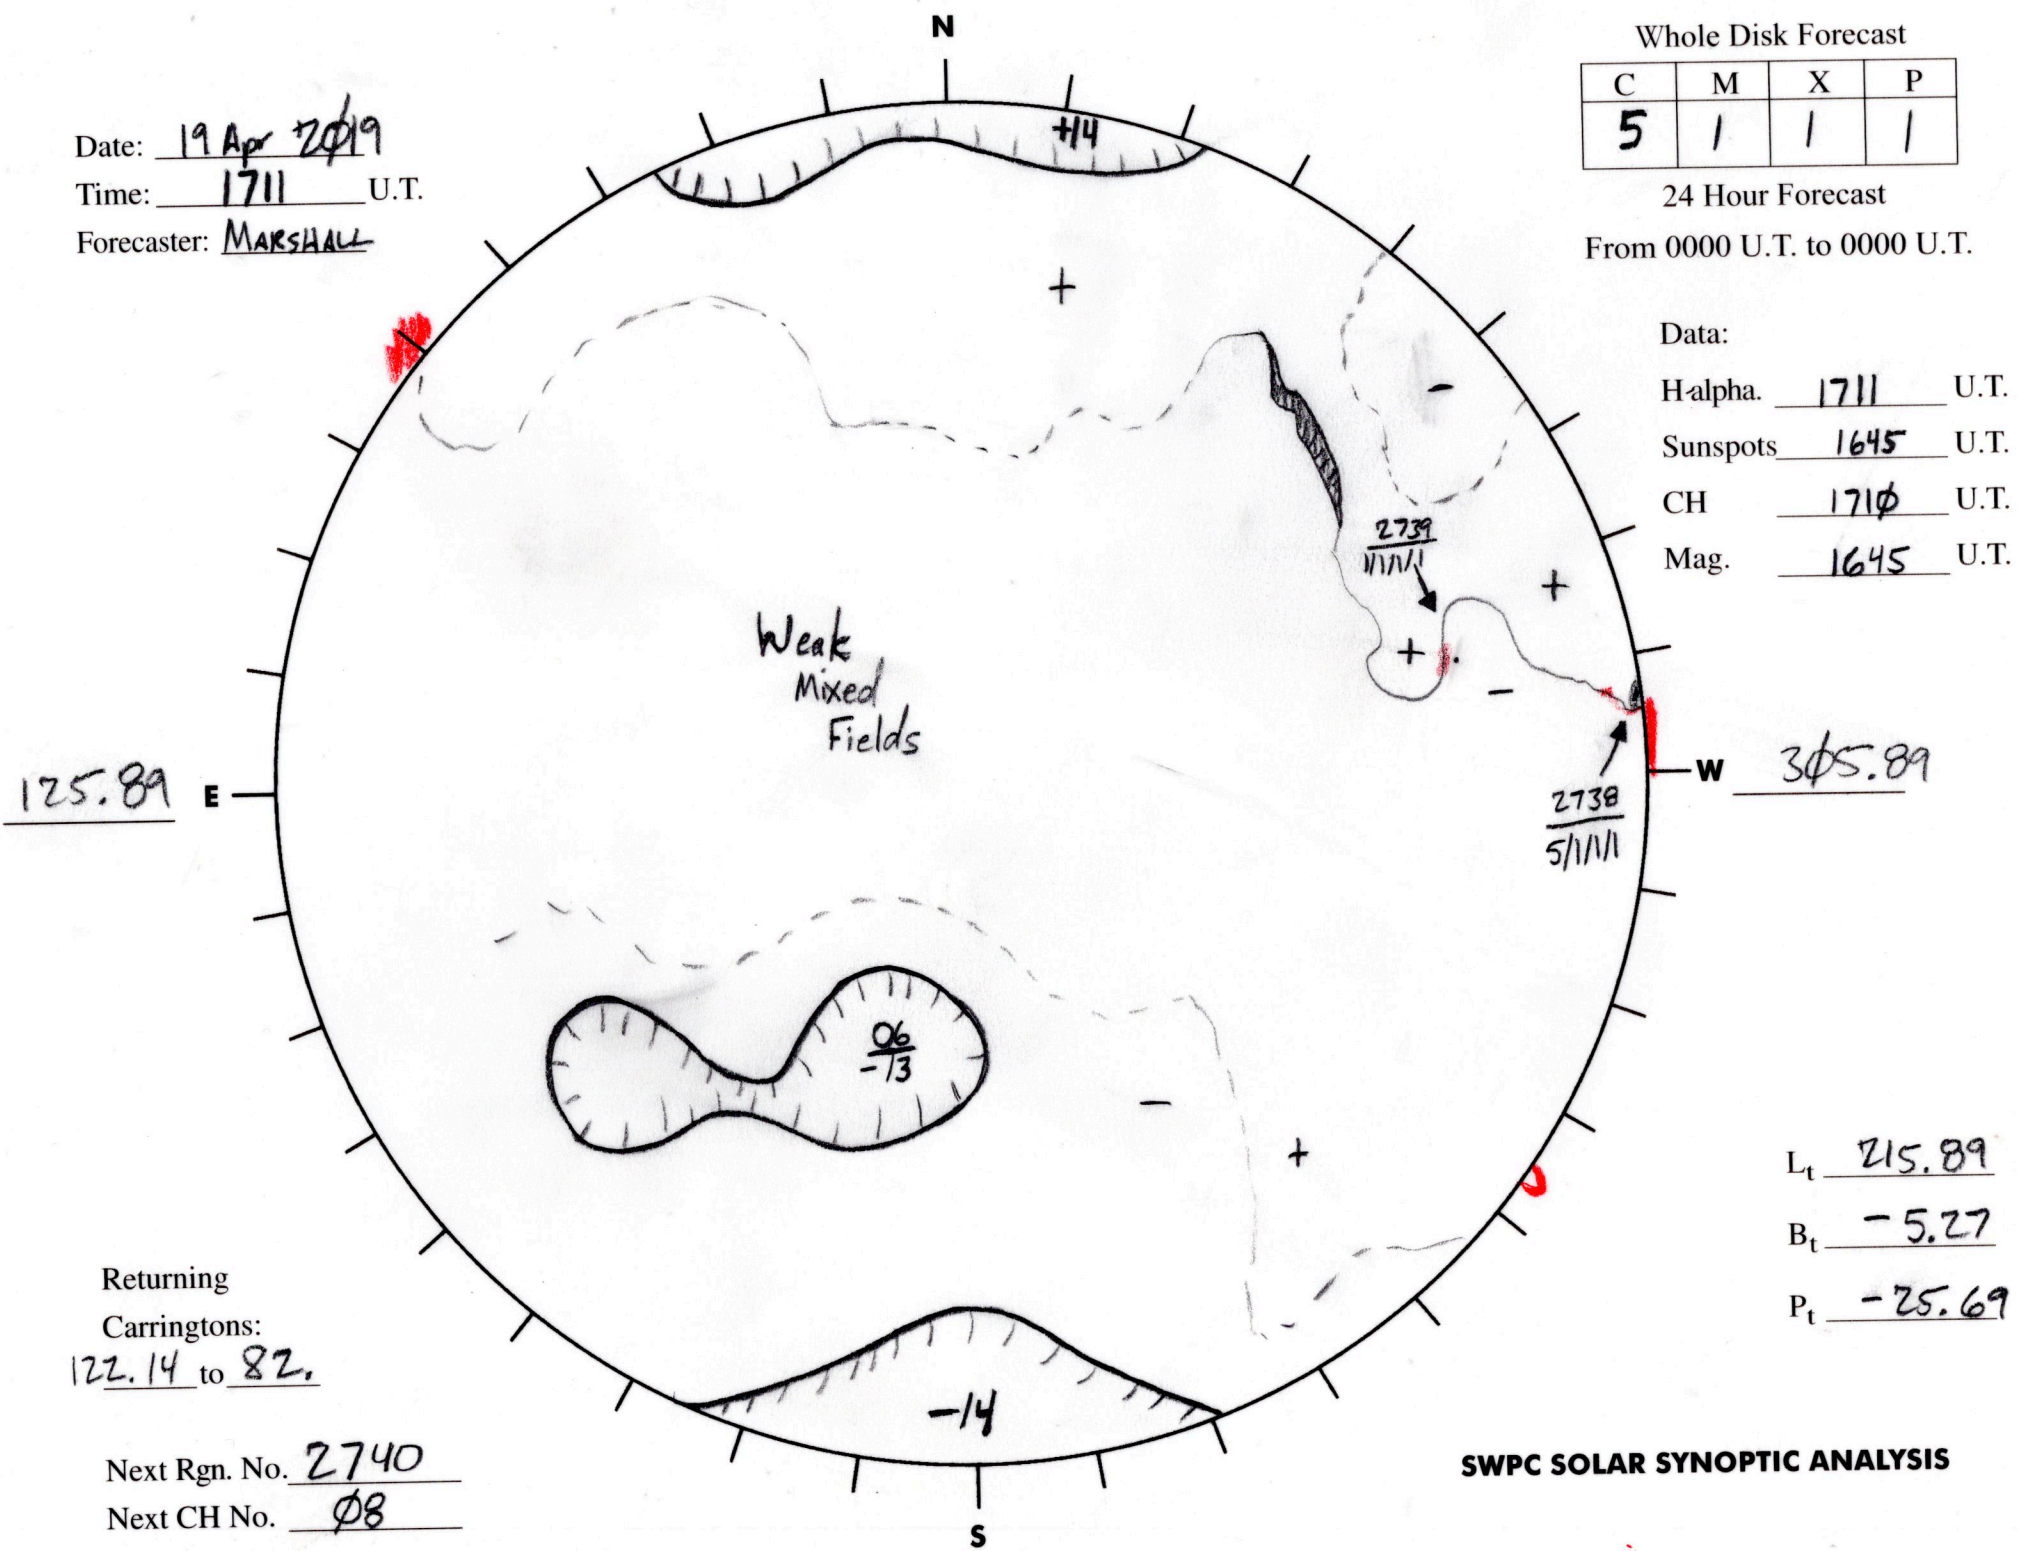

Date: 19 Apr 2019
 Time: 1711 U.T.
 Forecaster: MARSHALL

Whole Disk Forecast

C	M	X	P
5	1	1	1

24 Hour Forecast

From 0000 U.T. to 0000 U.T.

Data:

H-alpha. 1711 U.T.

Sunspots 1645 U.T.

CH 1710 U.T.

Mag. 1645 U.T.

L_t 215.89

B_t -5.27

P_t -25.69

Returning Carringtons: 122.14 to 82.

Next Rgn. No. 2740
 Next CH No. 08