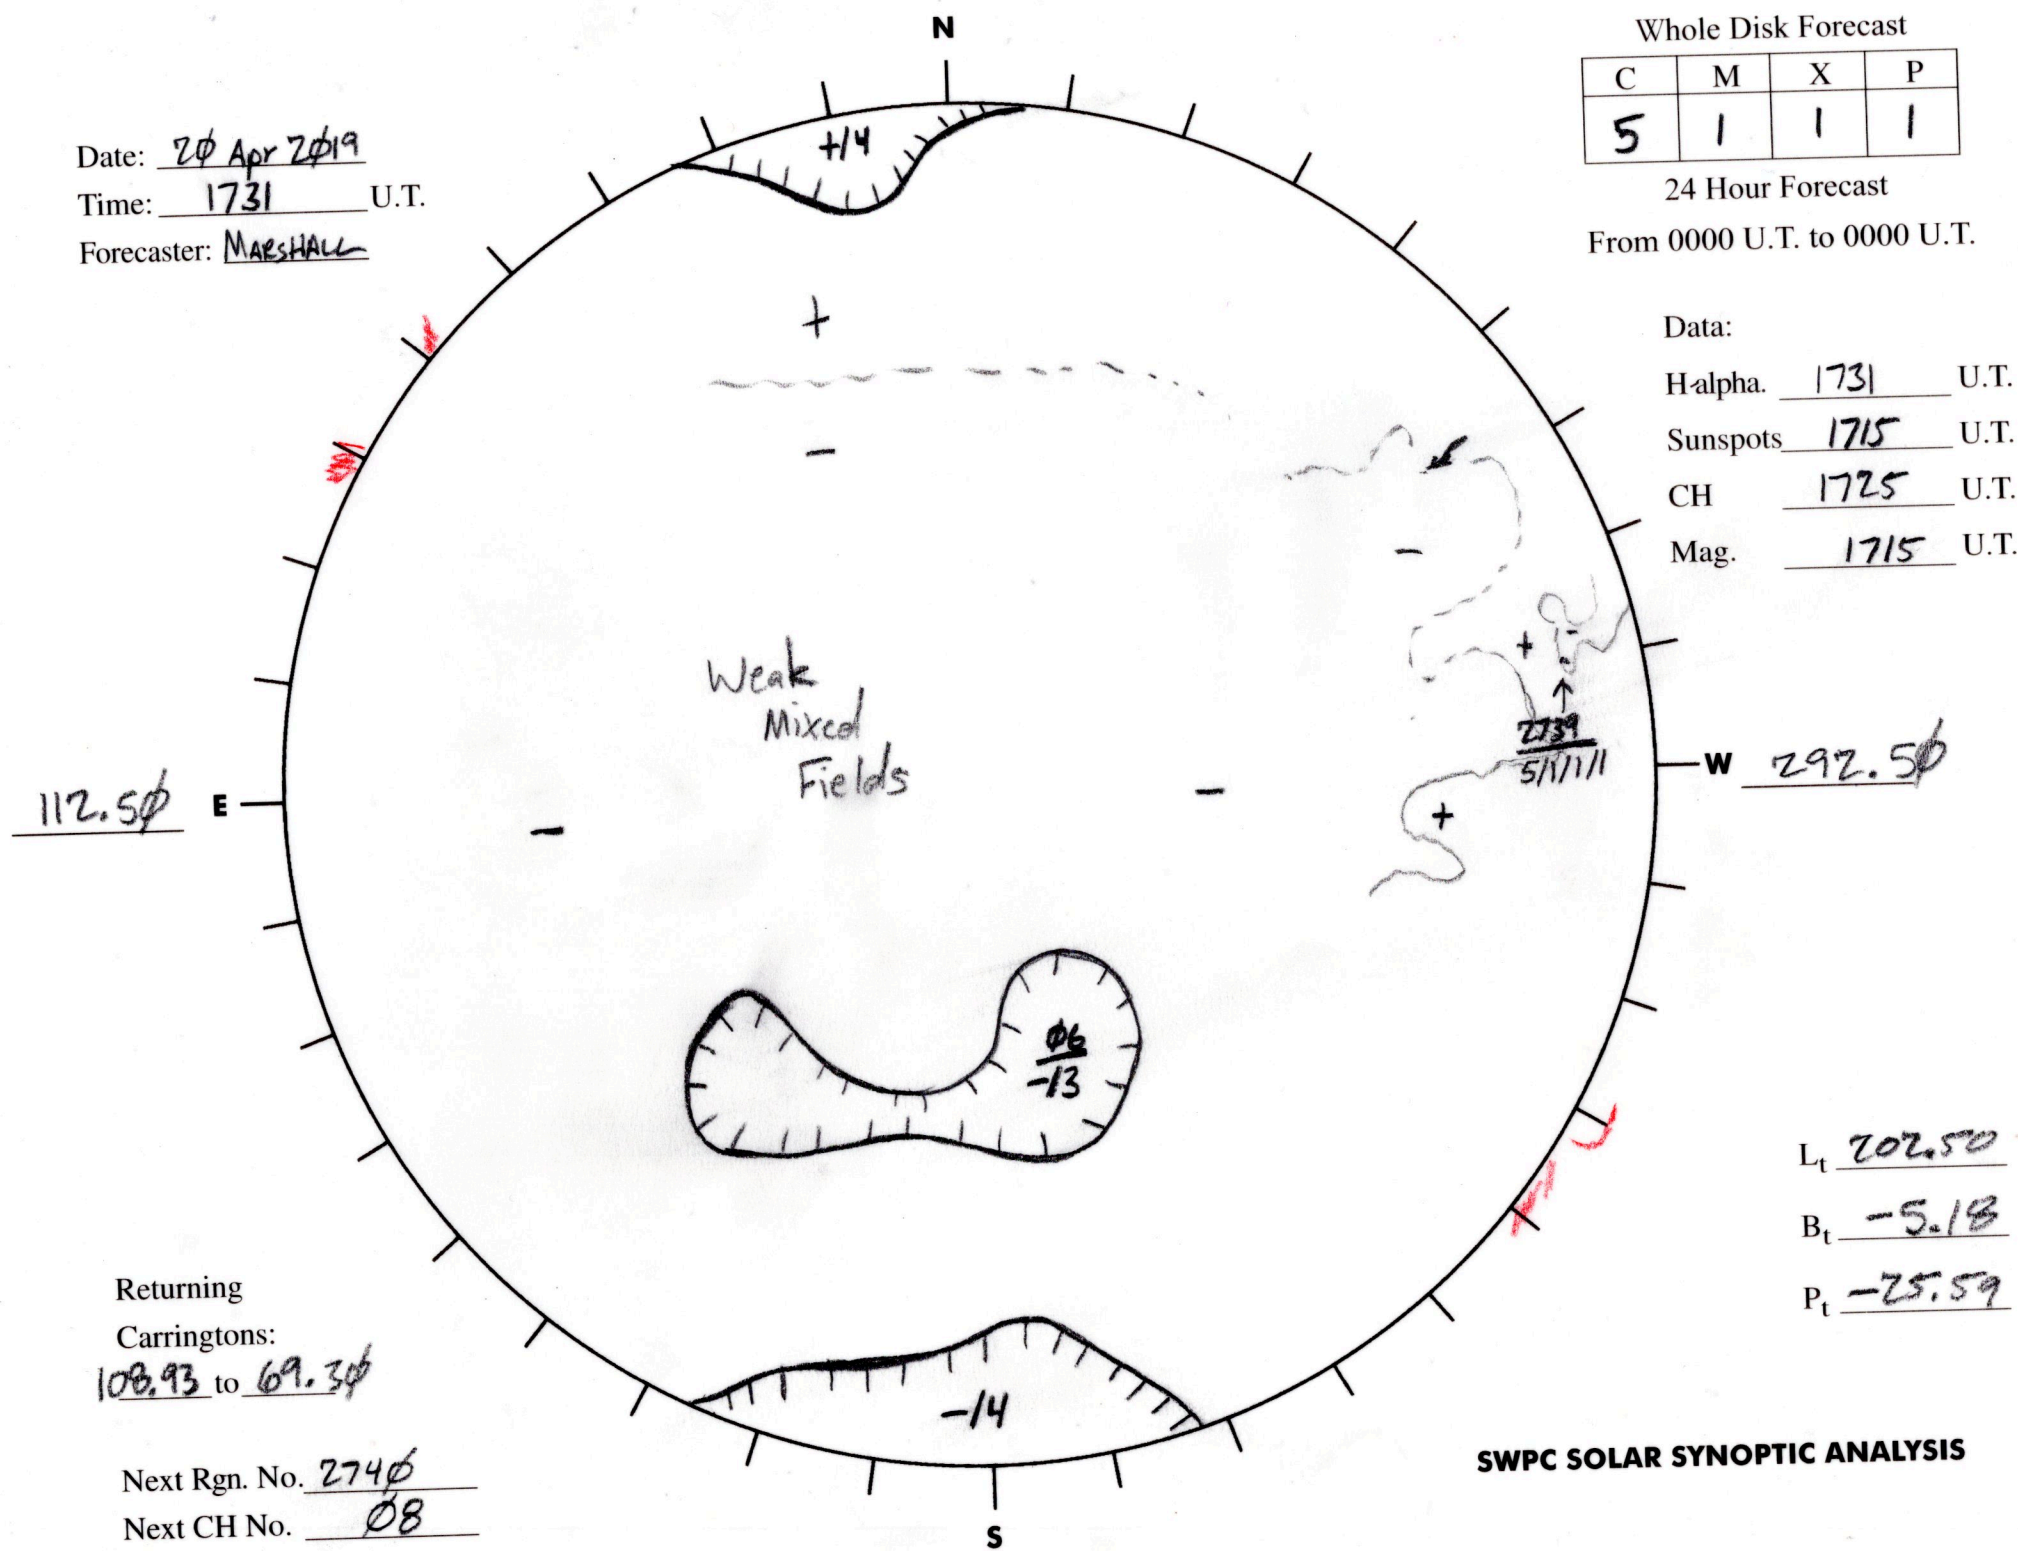

Date: 20 Apr 2019
 Time: 1731 U.T.
 Forecaster: MARSHALL

Whole Disk Forecast

C	M	X	P
5	1	1	1

24 Hour Forecast
 From 0000 U.T. to 0000 U.T.

Data:
 H α . 1731 U.T.
 Sunspots 1715 U.T.
 CH 1725 U.T.
 Mag. 1715 U.T.

Returning Carringtons:
108.93 to 69.30

Next Rgn. No. 2740
 Next CH No. 08

L_t 202.50
 B_t -5.18
 P_t -25.59