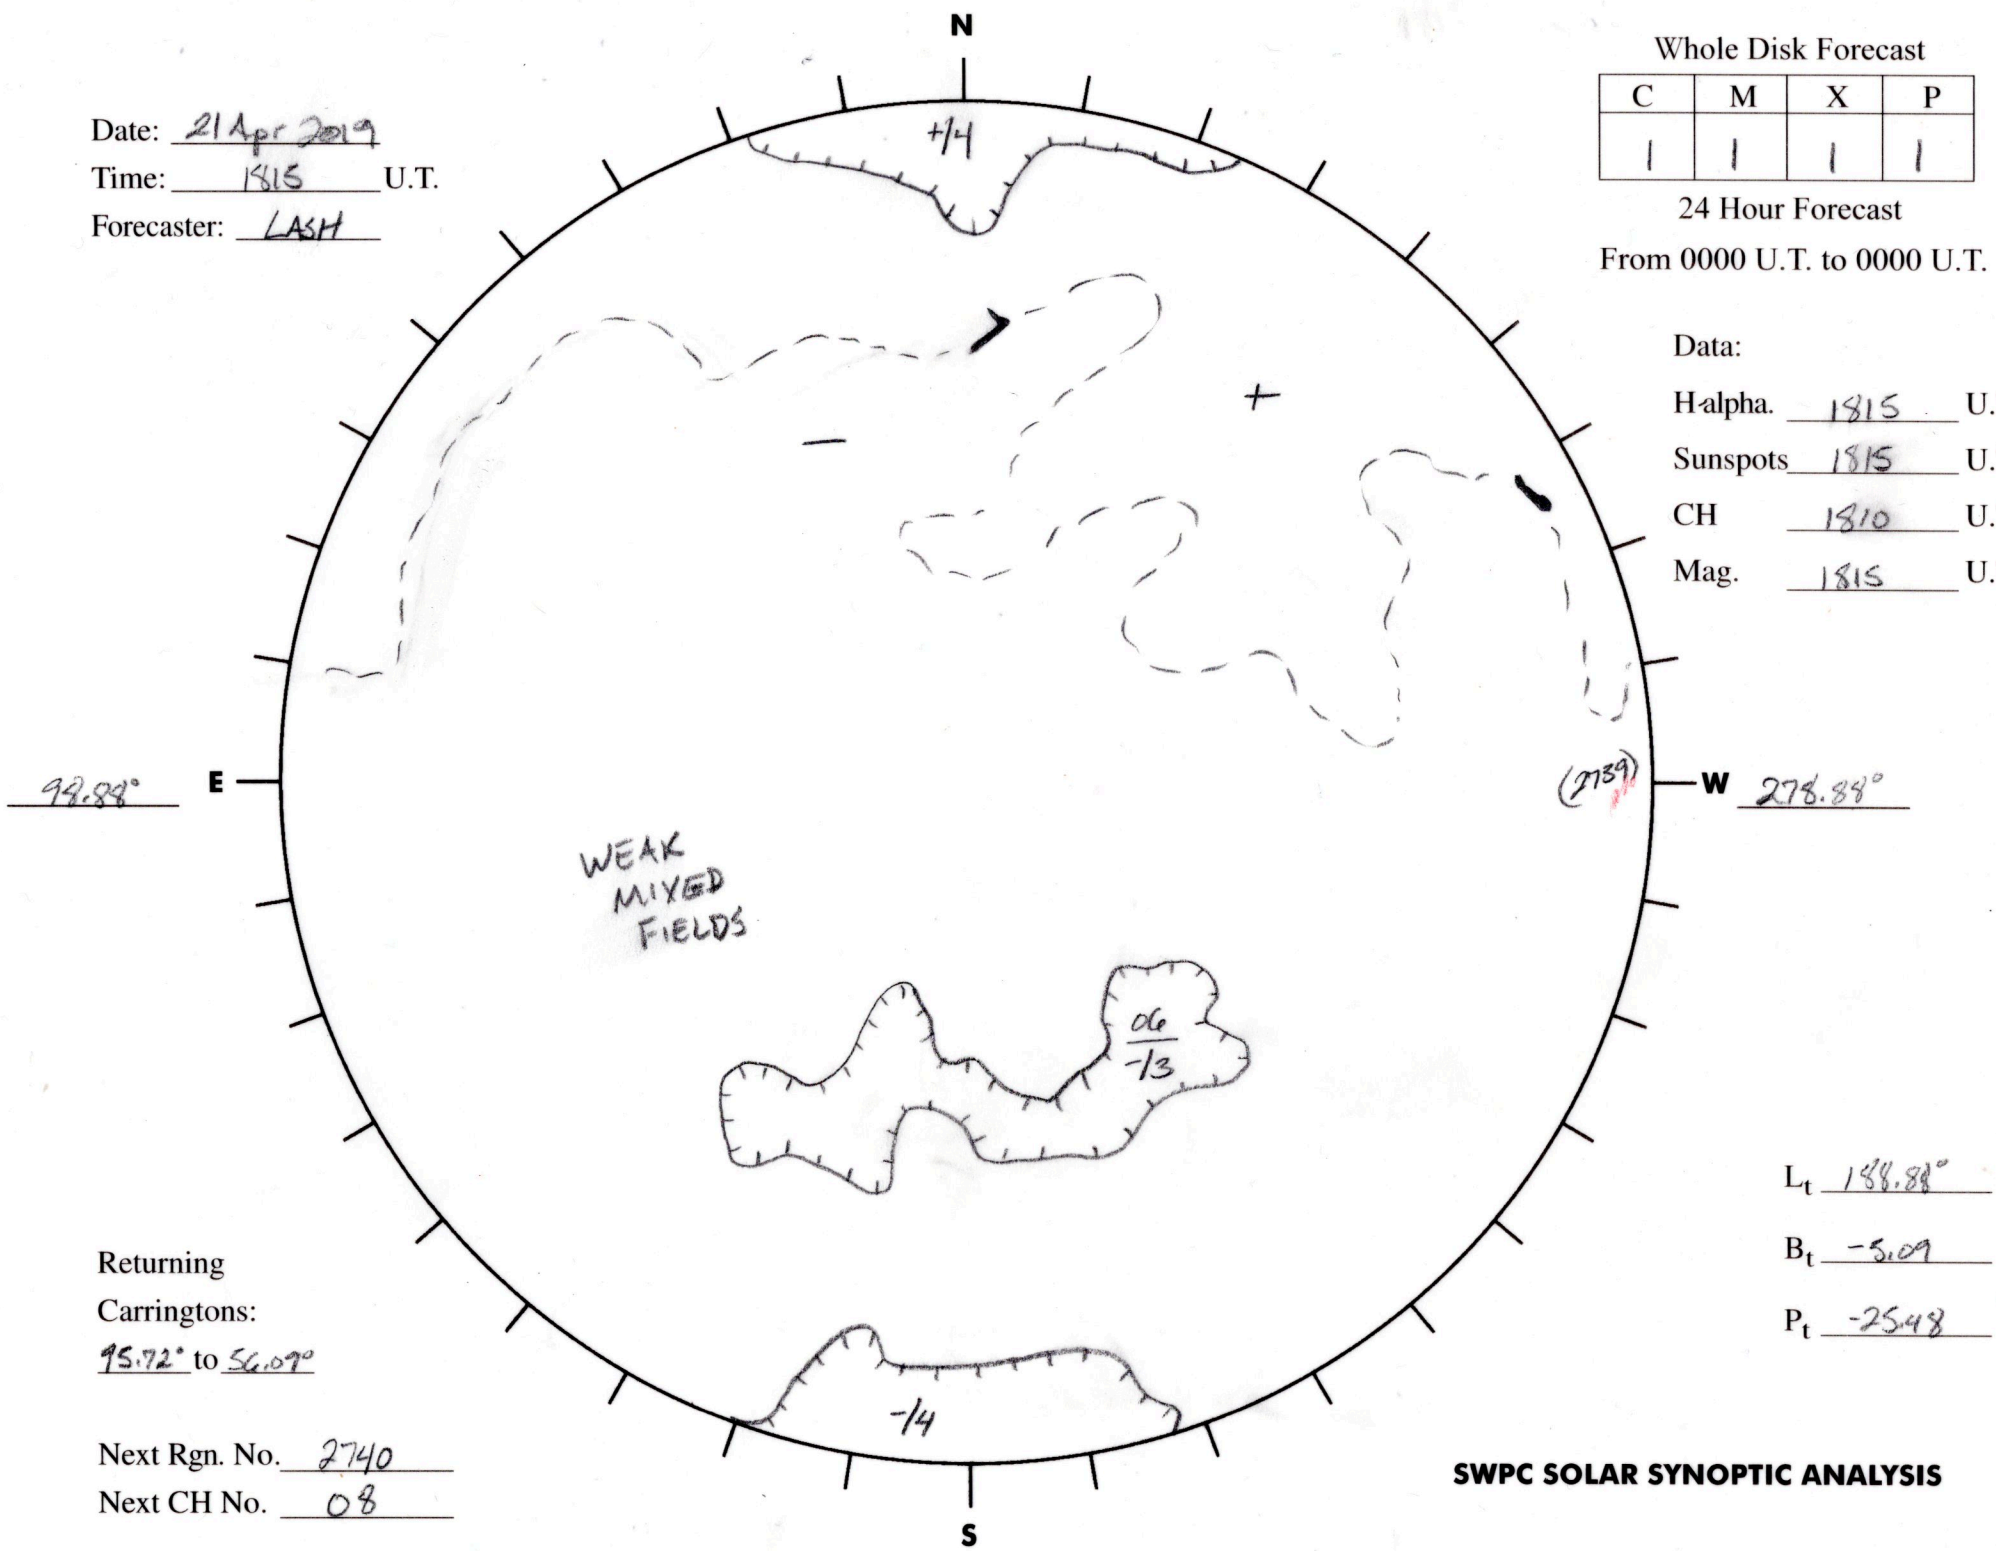

Date: 21 Apr 2019
 Time: 1815 U.T.
 Forecaster: LASH

Whole Disk Forecast

C	M	X	P
1	1	1	1

24 Hour Forecast
 From 0000 U.T. to 0000 U.T.

Data:
 H_{alpha}. 1815 U.T.
 Sunspots 1815 U.T.
 CH 1810 U.T.
 Mag. 1815 U.T.

Returning
 Carringtons:
95.72° to 56.07°

Next Rgn. No. 2740
 Next CH No. 08