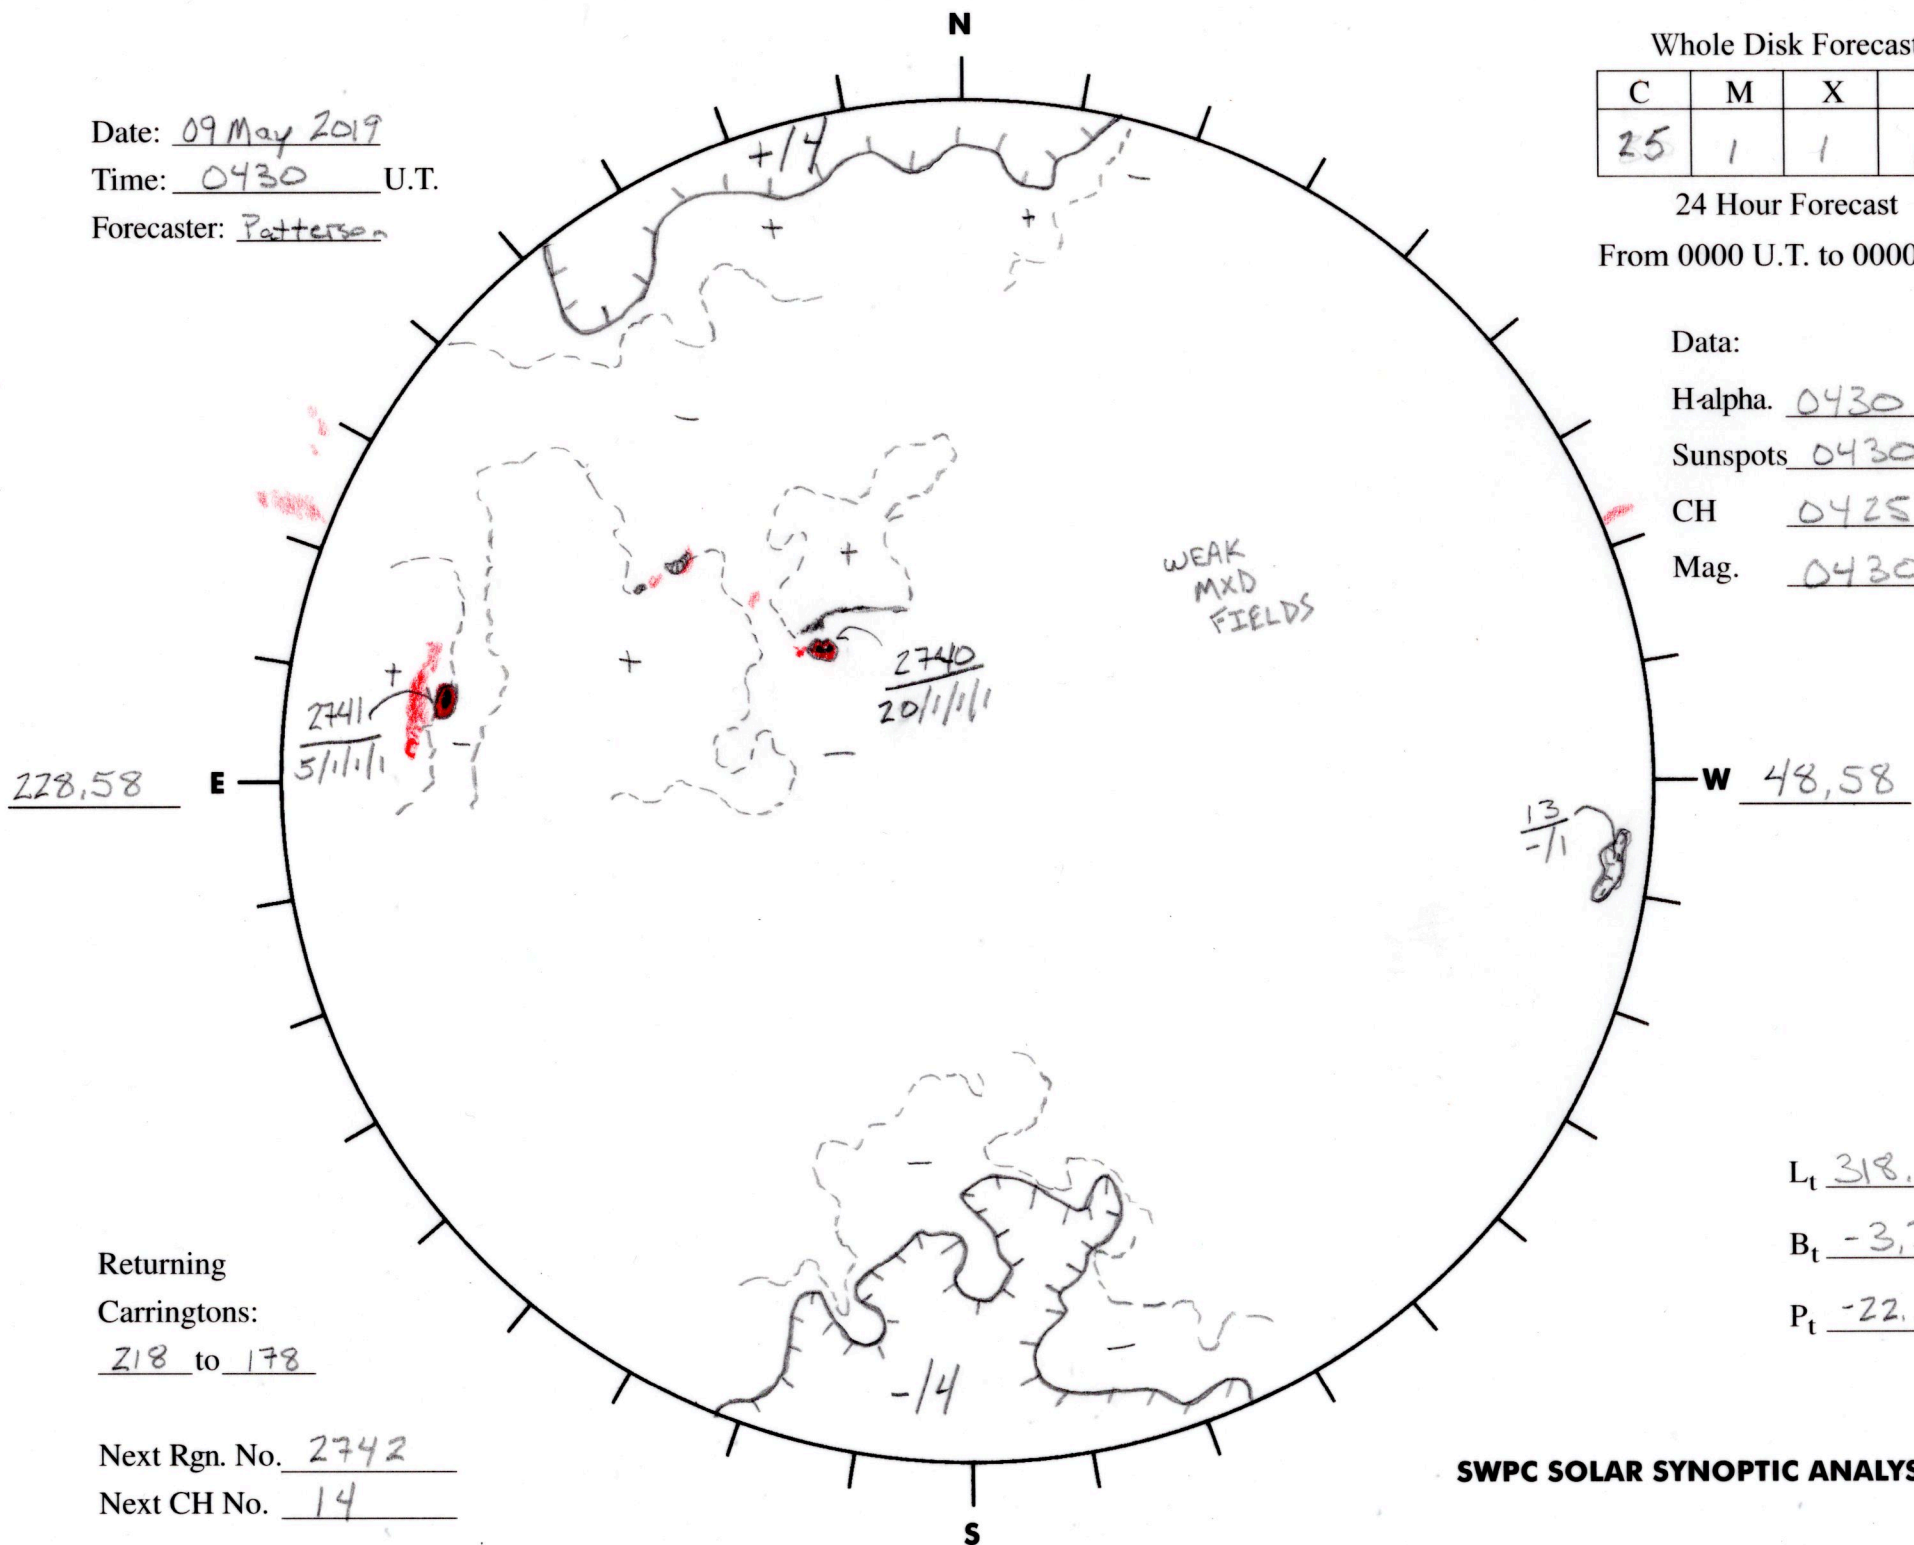

Date: 09 May 2019  
 Time: 0430 U.T.  
 Forecaster: Patterson

Whole Disk Forecast

C	M	X	P
25	1	1	1

24 Hour Forecast

From 0000 U.T. to 0000 U.T.

Data:

Halpha. 0430 U.T.

Sunspots 0430 U.T.

CH 0425 U.T.

Mag. 0430 U.T.

Returning  
 Carringtons:  
218 to 178

Next Rgn. No. 2742  
 Next CH No. 14

$L_t$  318.58

$B_t$  -3.37

$P_t$  -22.52