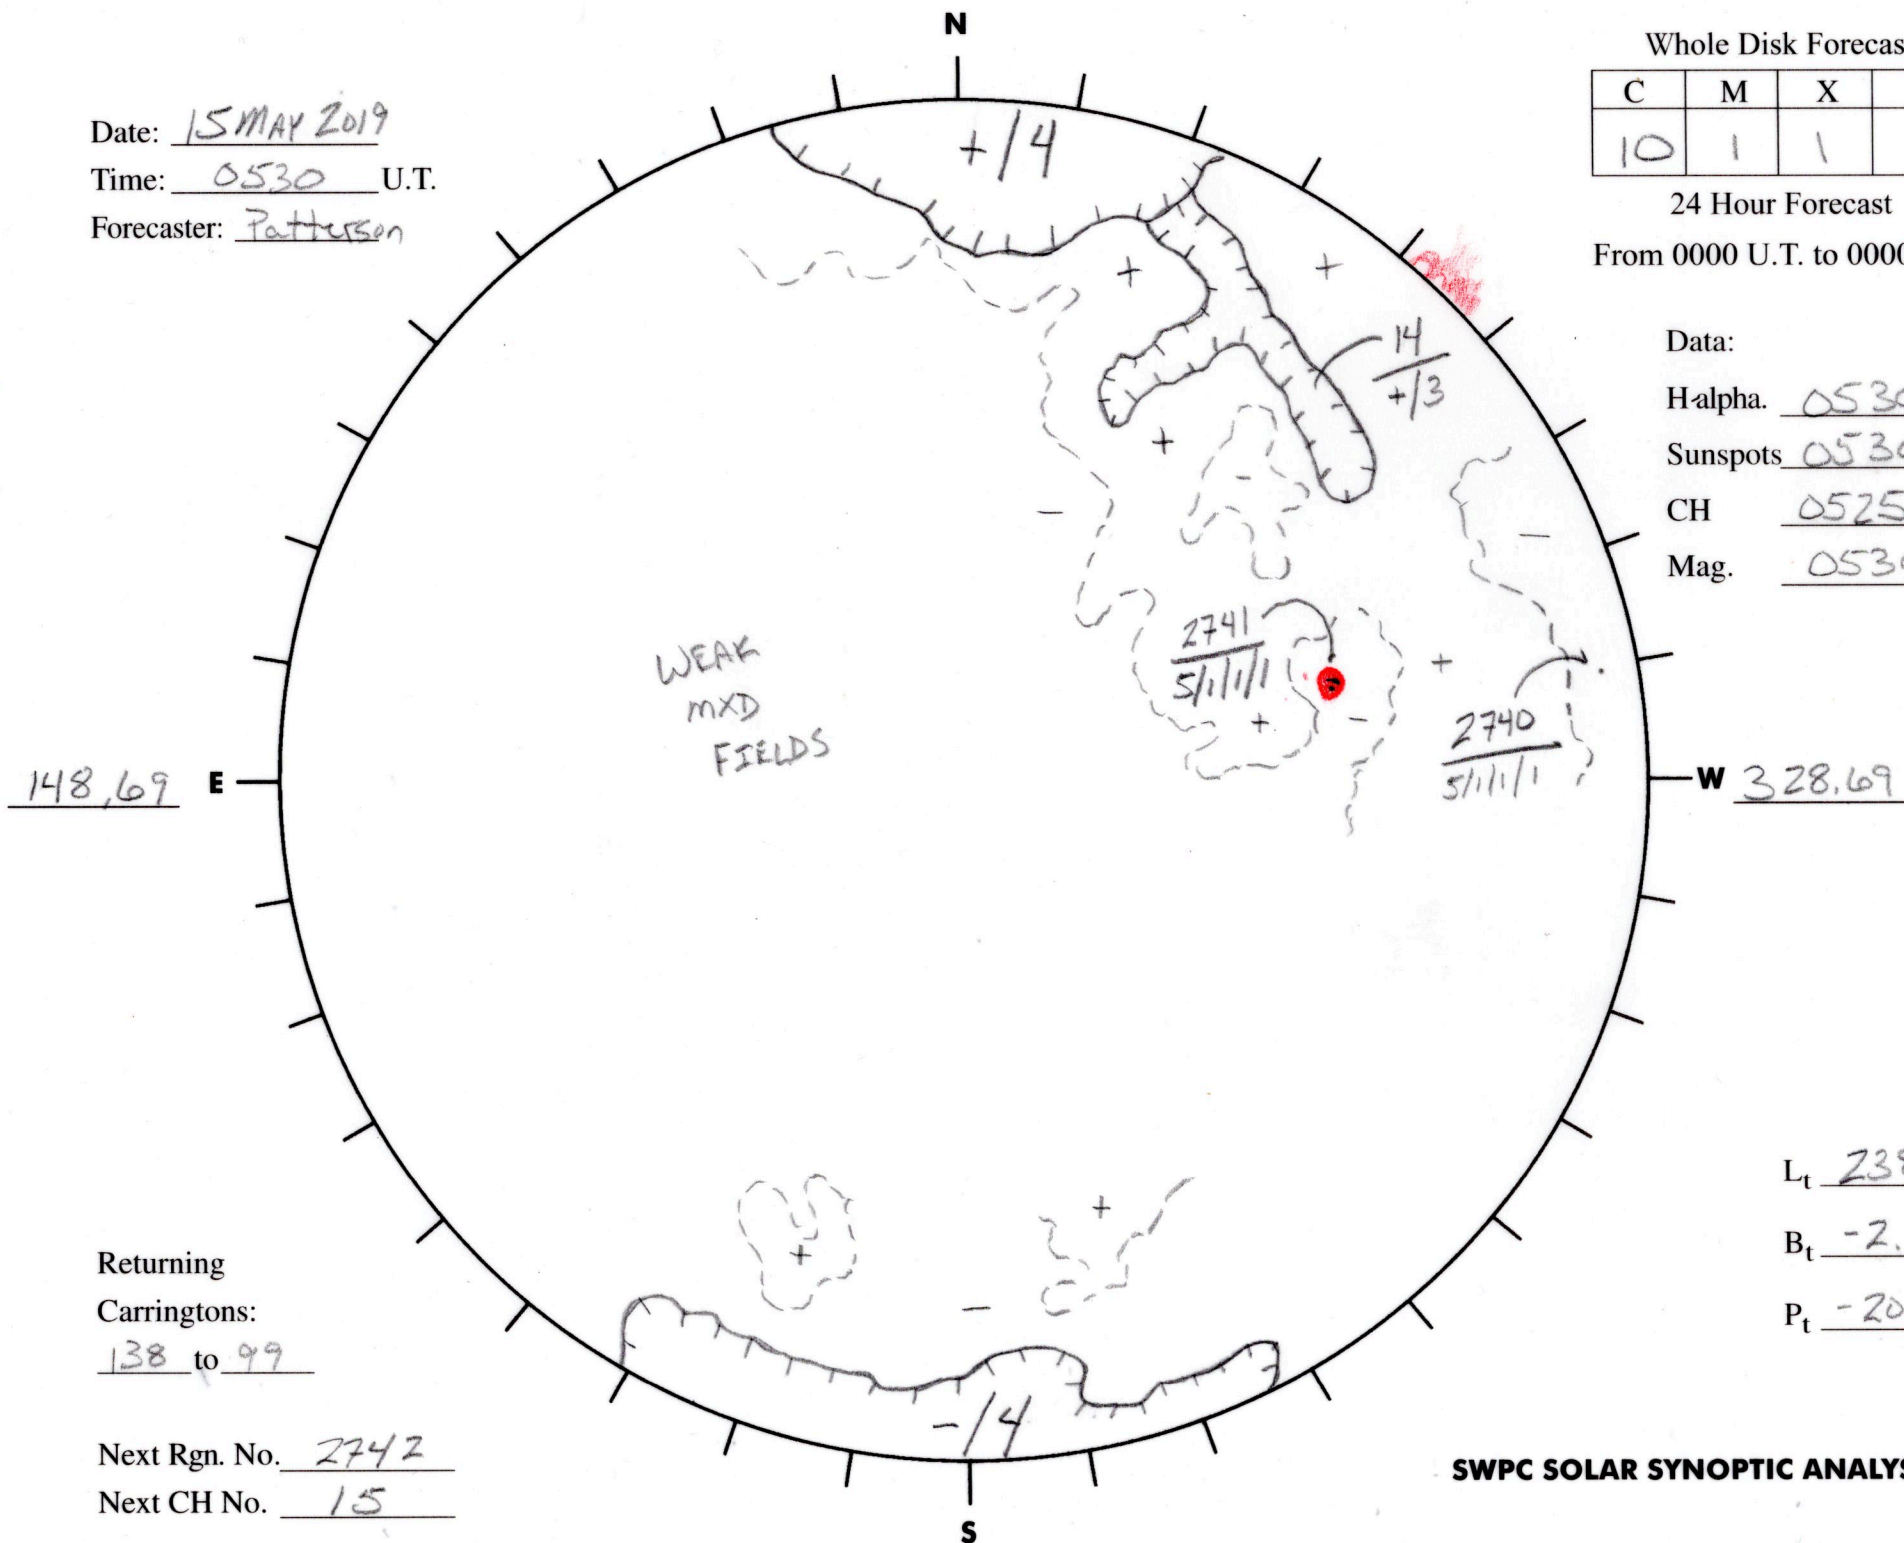

Date: 15 MAY 2019  
 Time: 0530 U.T.  
 Forecaster: Patterson

Whole Disk Forecast

C	M	X	P
10	1	1	1

24 Hour Forecast

From 0000 U.T. to 0000 U.T.

Data:

H-alpha. 0530 U.T.

Sunspots 0530 U.T.

CH 0525 U.T.

Mag. 0530 U.T.

Returning Carringtons: 138 to 99

Next Rgn. No. 2742  
 Next CH No. 15

$L_t$  238.69

$B_t$  -2.70

$P_t$  -20.99