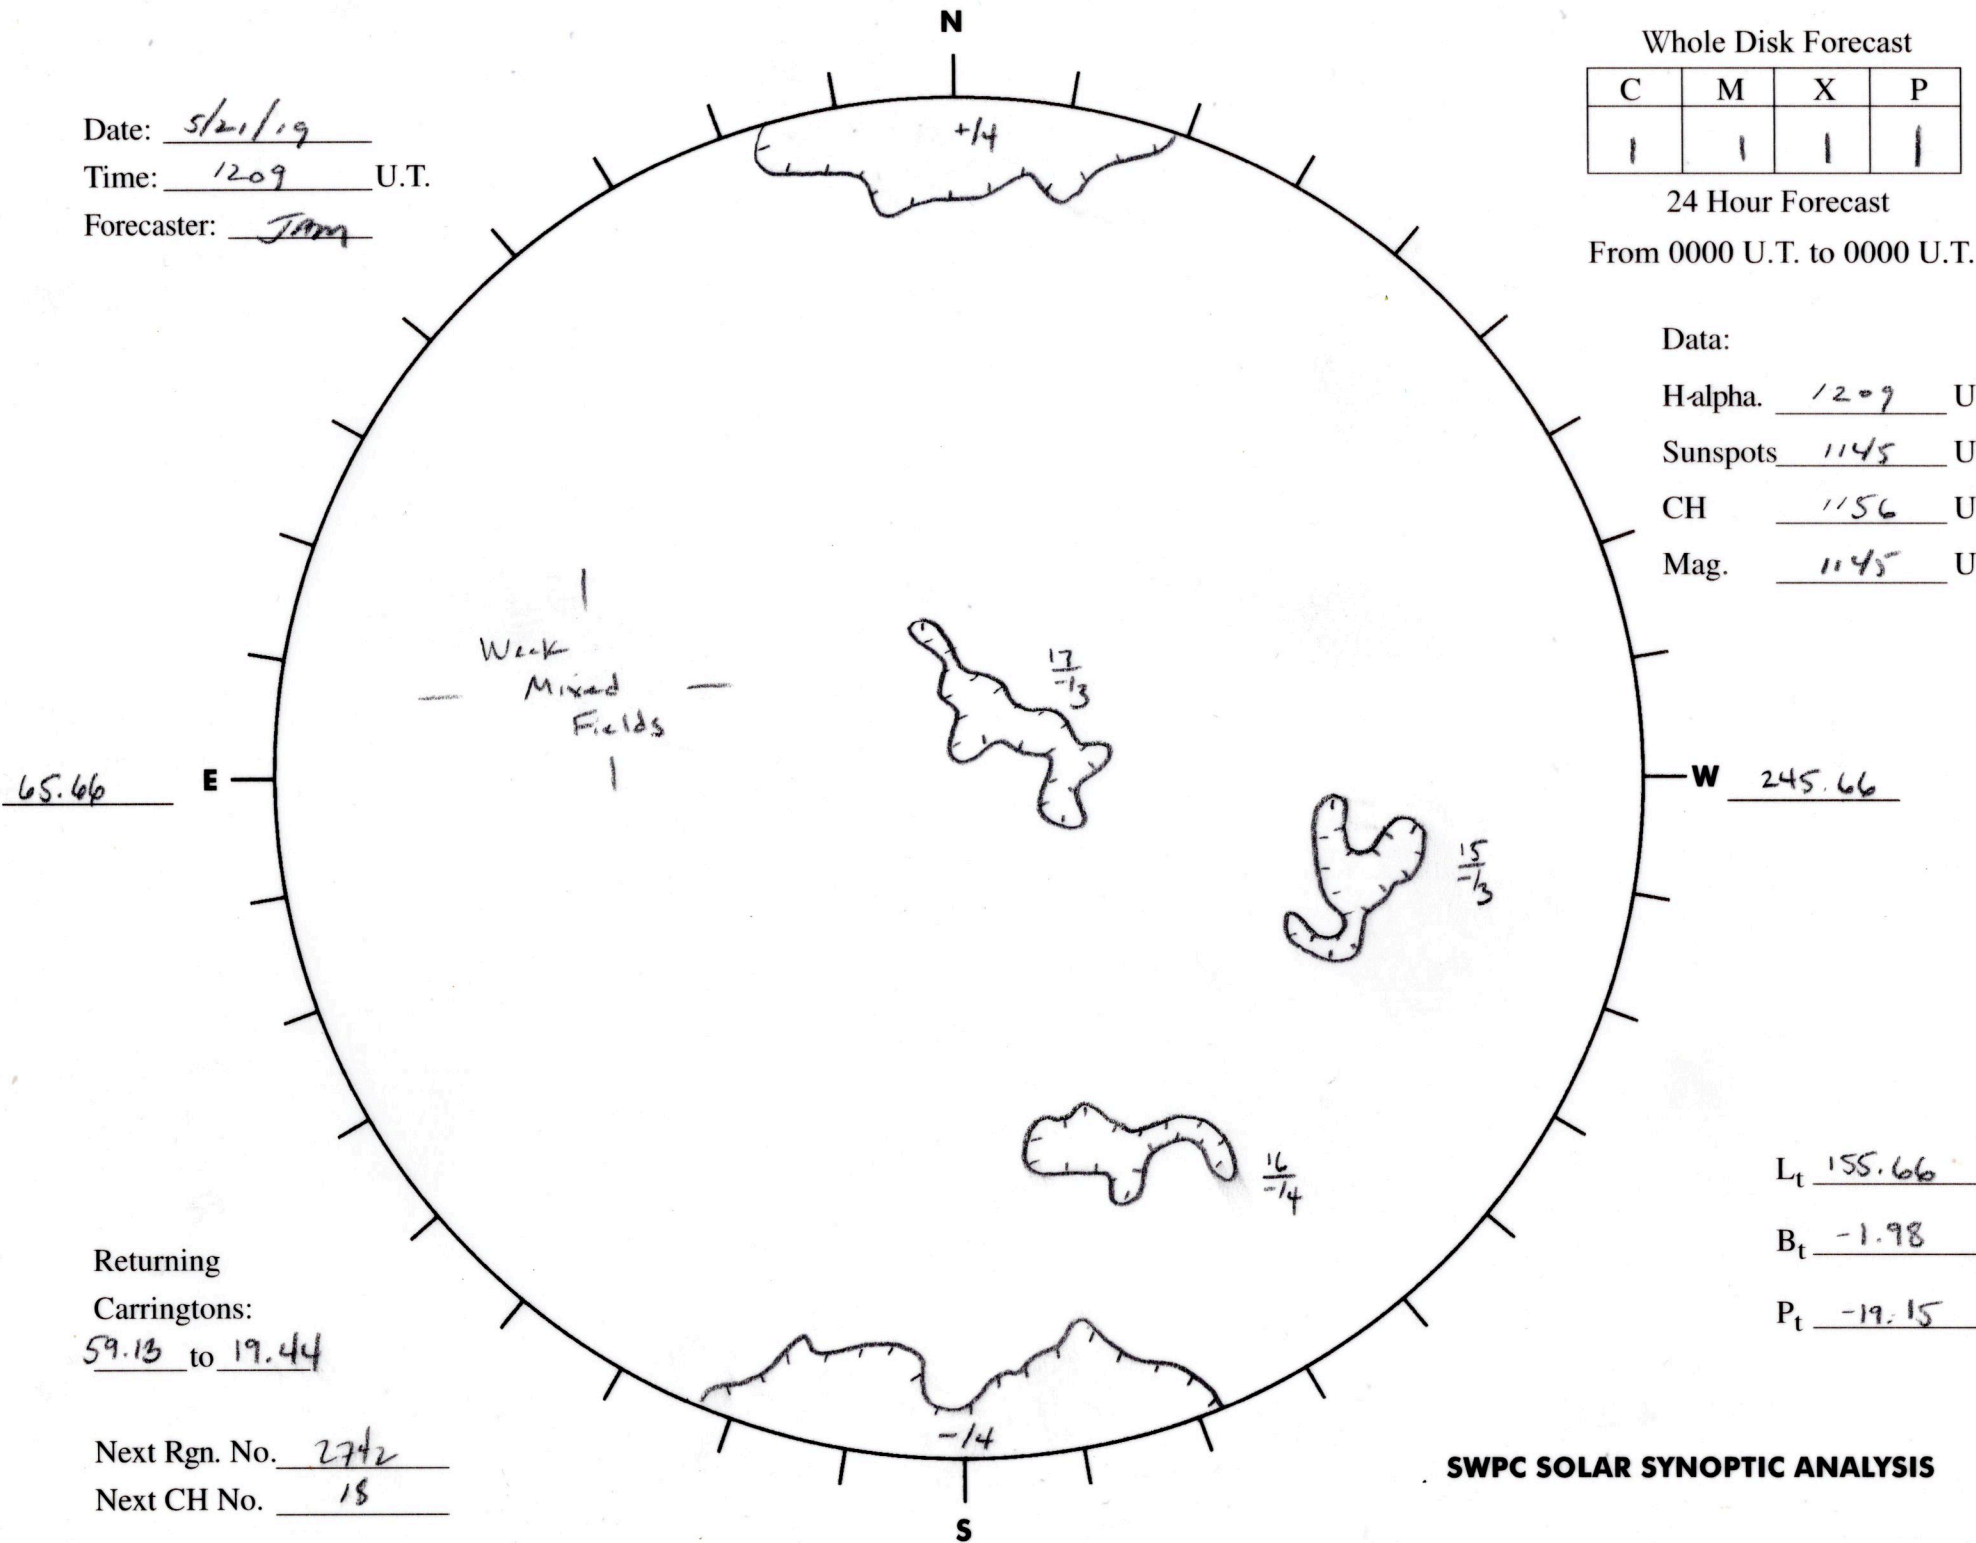

Date: 5/21/19  
 Time: 1209 U.T.  
 Forecaster: JMM

Whole Disk Forecast

| C | M | X | P |
|---|---|---|---|
| 1 | 1 | 1 | 1 |

24 Hour Forecast

From 0000 U.T. to 0000 U.T.

Data:

H-alpha. 1209 U.T.

Sunspots 1145 U.T.

CH 1156 U.T.

Mag. 1145 U.T.

Returning Carringtons: 59.13 to 19.44

Next Rgn. No. 2742  
 Next CH No. 18

$L_t$  155.66

$B_t$  -1.98

$P_t$  -19.15