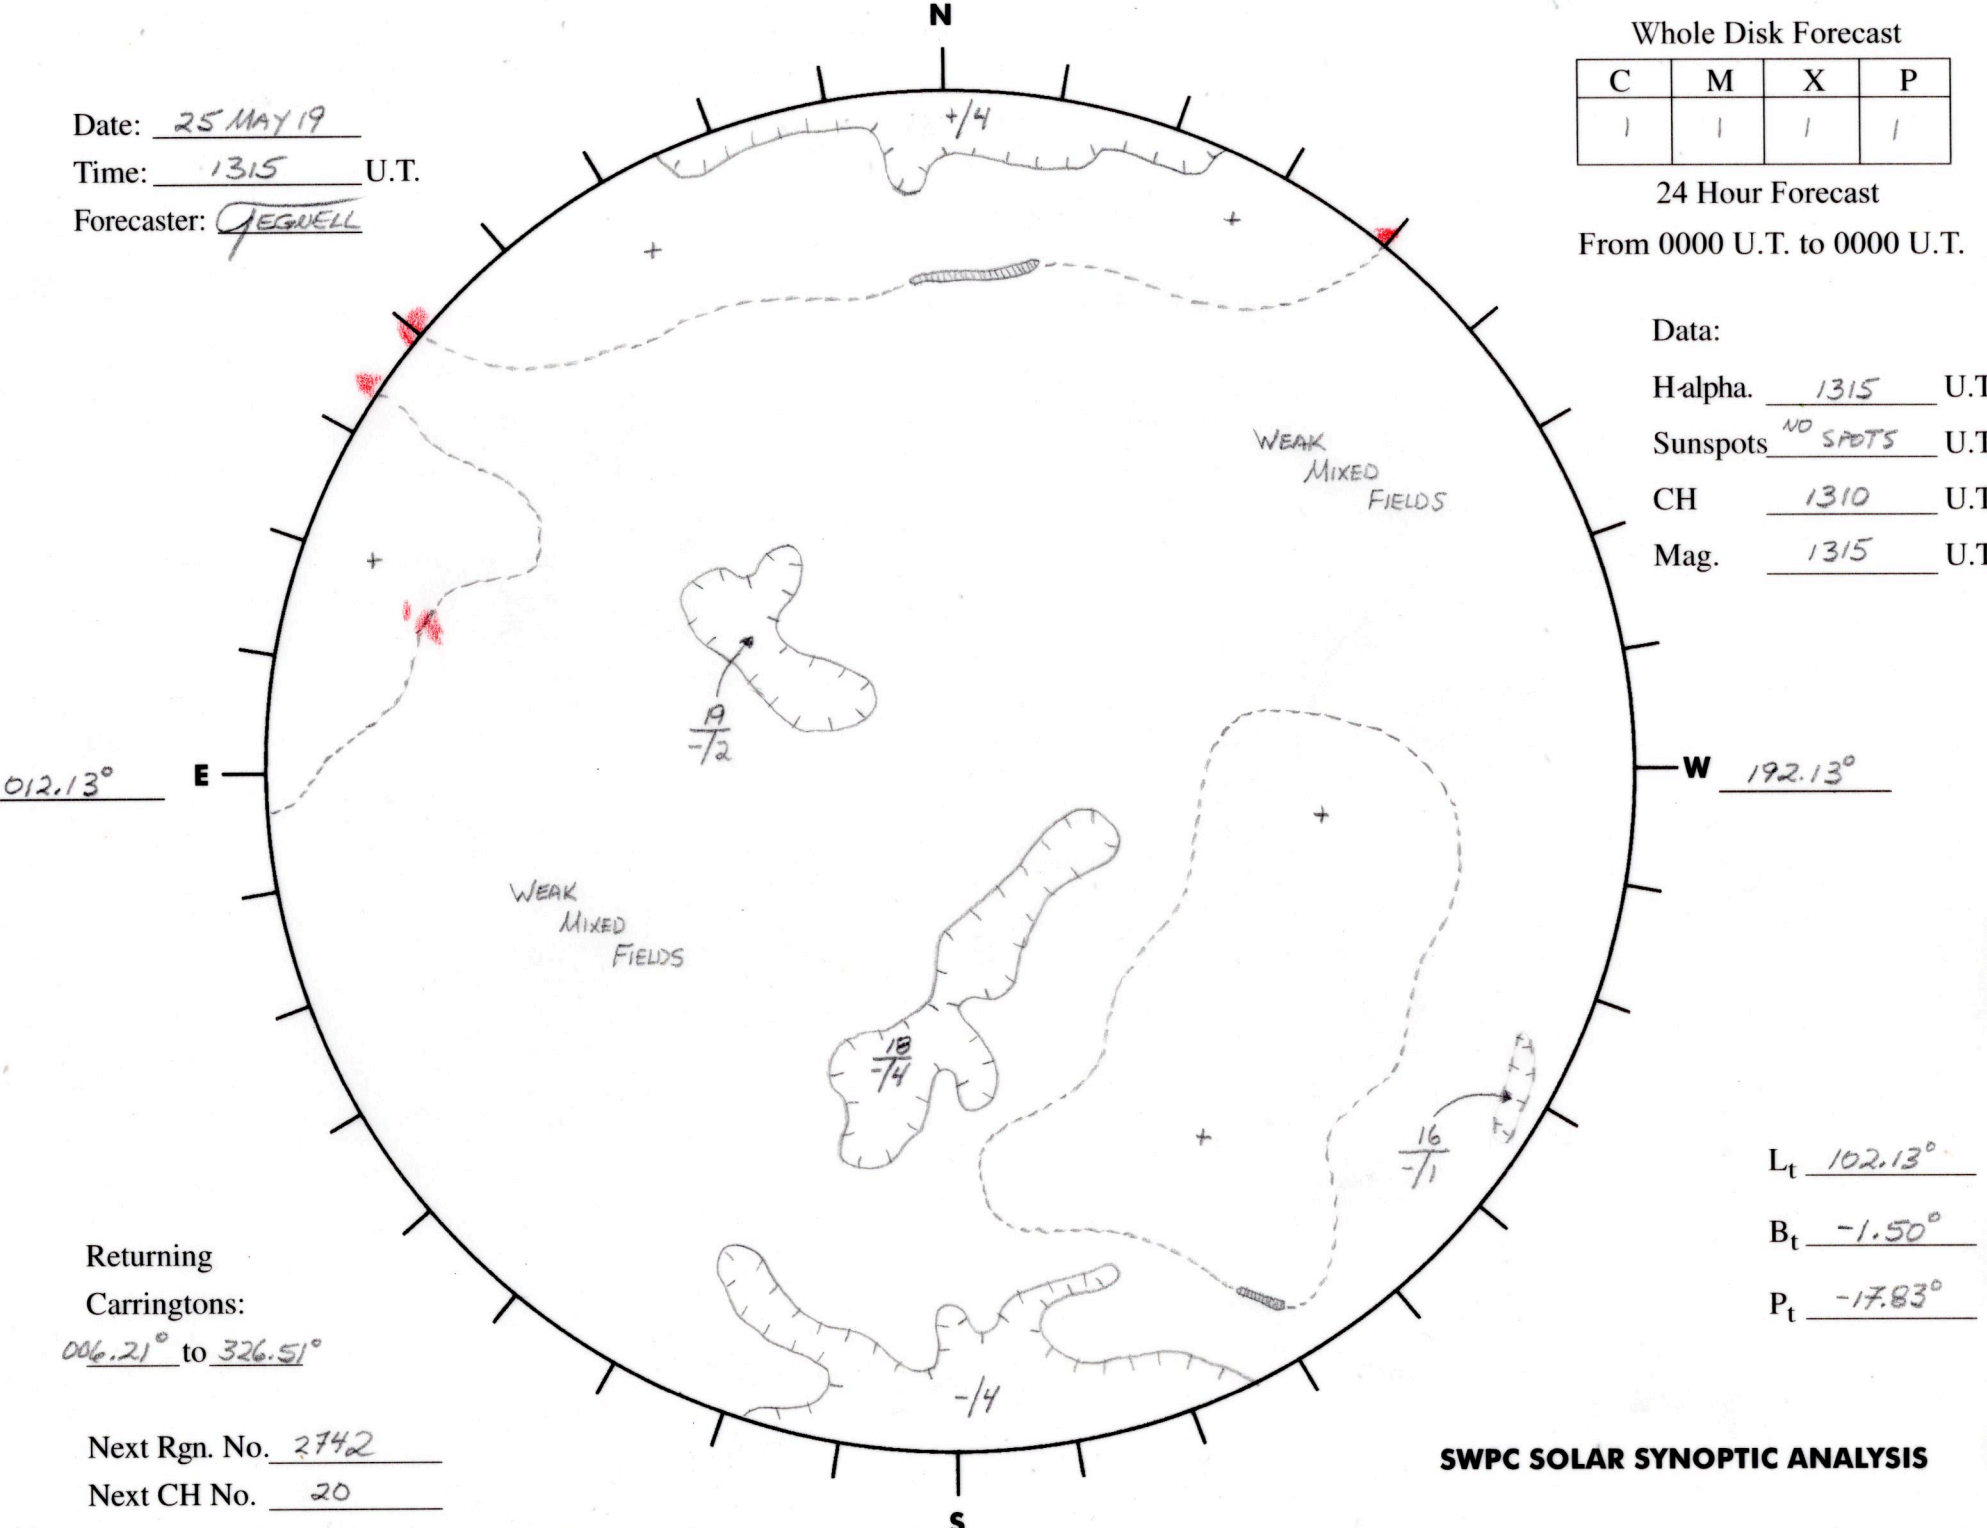

Date: 25 MAY 19
 Time: 1315 U.T.
 Forecaster: JEGWELL

Whole Disk Forecast

C	M	X	P
1	1	1	1

24 Hour Forecast

From 0000 U.T. to 0000 U.T.

Data:

H-alpha. 1315 U.T.

Sunspots NO SPOTS U.T.

CH 1310 U.T.

Mag. 1315 U.T.

012.13°

192.13°

Returning Carringtons:
006.21° to 326.51°

L_t 102.13°

B_t -1.50°

P_t -17.83°