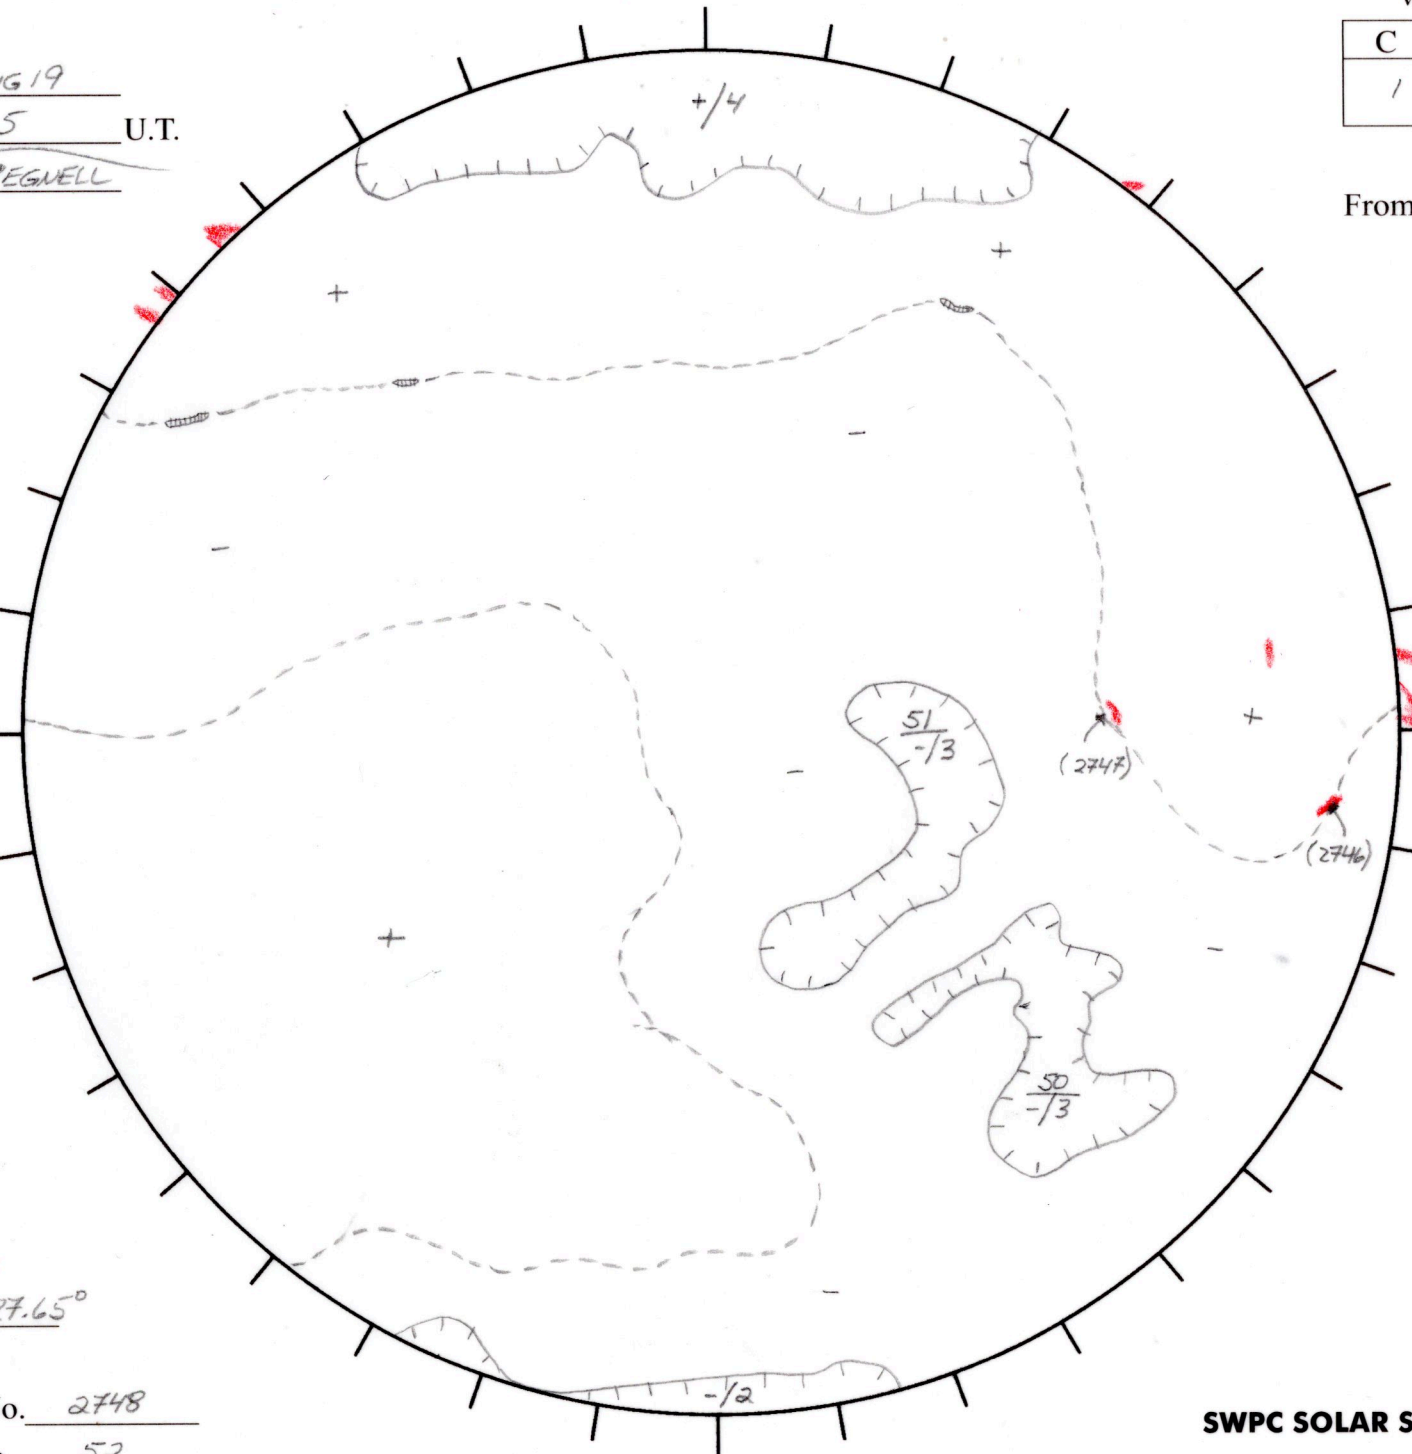

Date: 10 AUG 19
 Time: 1315 U.T.
 Forecaster: JEGWELL

Whole Disk Forecast

C	M	X	P
/	/	/	/

24 Hour Forecast

From 0000 U.T. to 0000 U.T.

Data:

H-alpha. 1315 U.T.

Sunspots NO SPOTS U.T.

CH 1313 U.T.

Mag. 1315 U.T.

073.23° E

W 253.23°

Returning Carringtons:
067.31° to 027.65°

L_t 163.23°

B_t +6.37°

P_t 14.30°