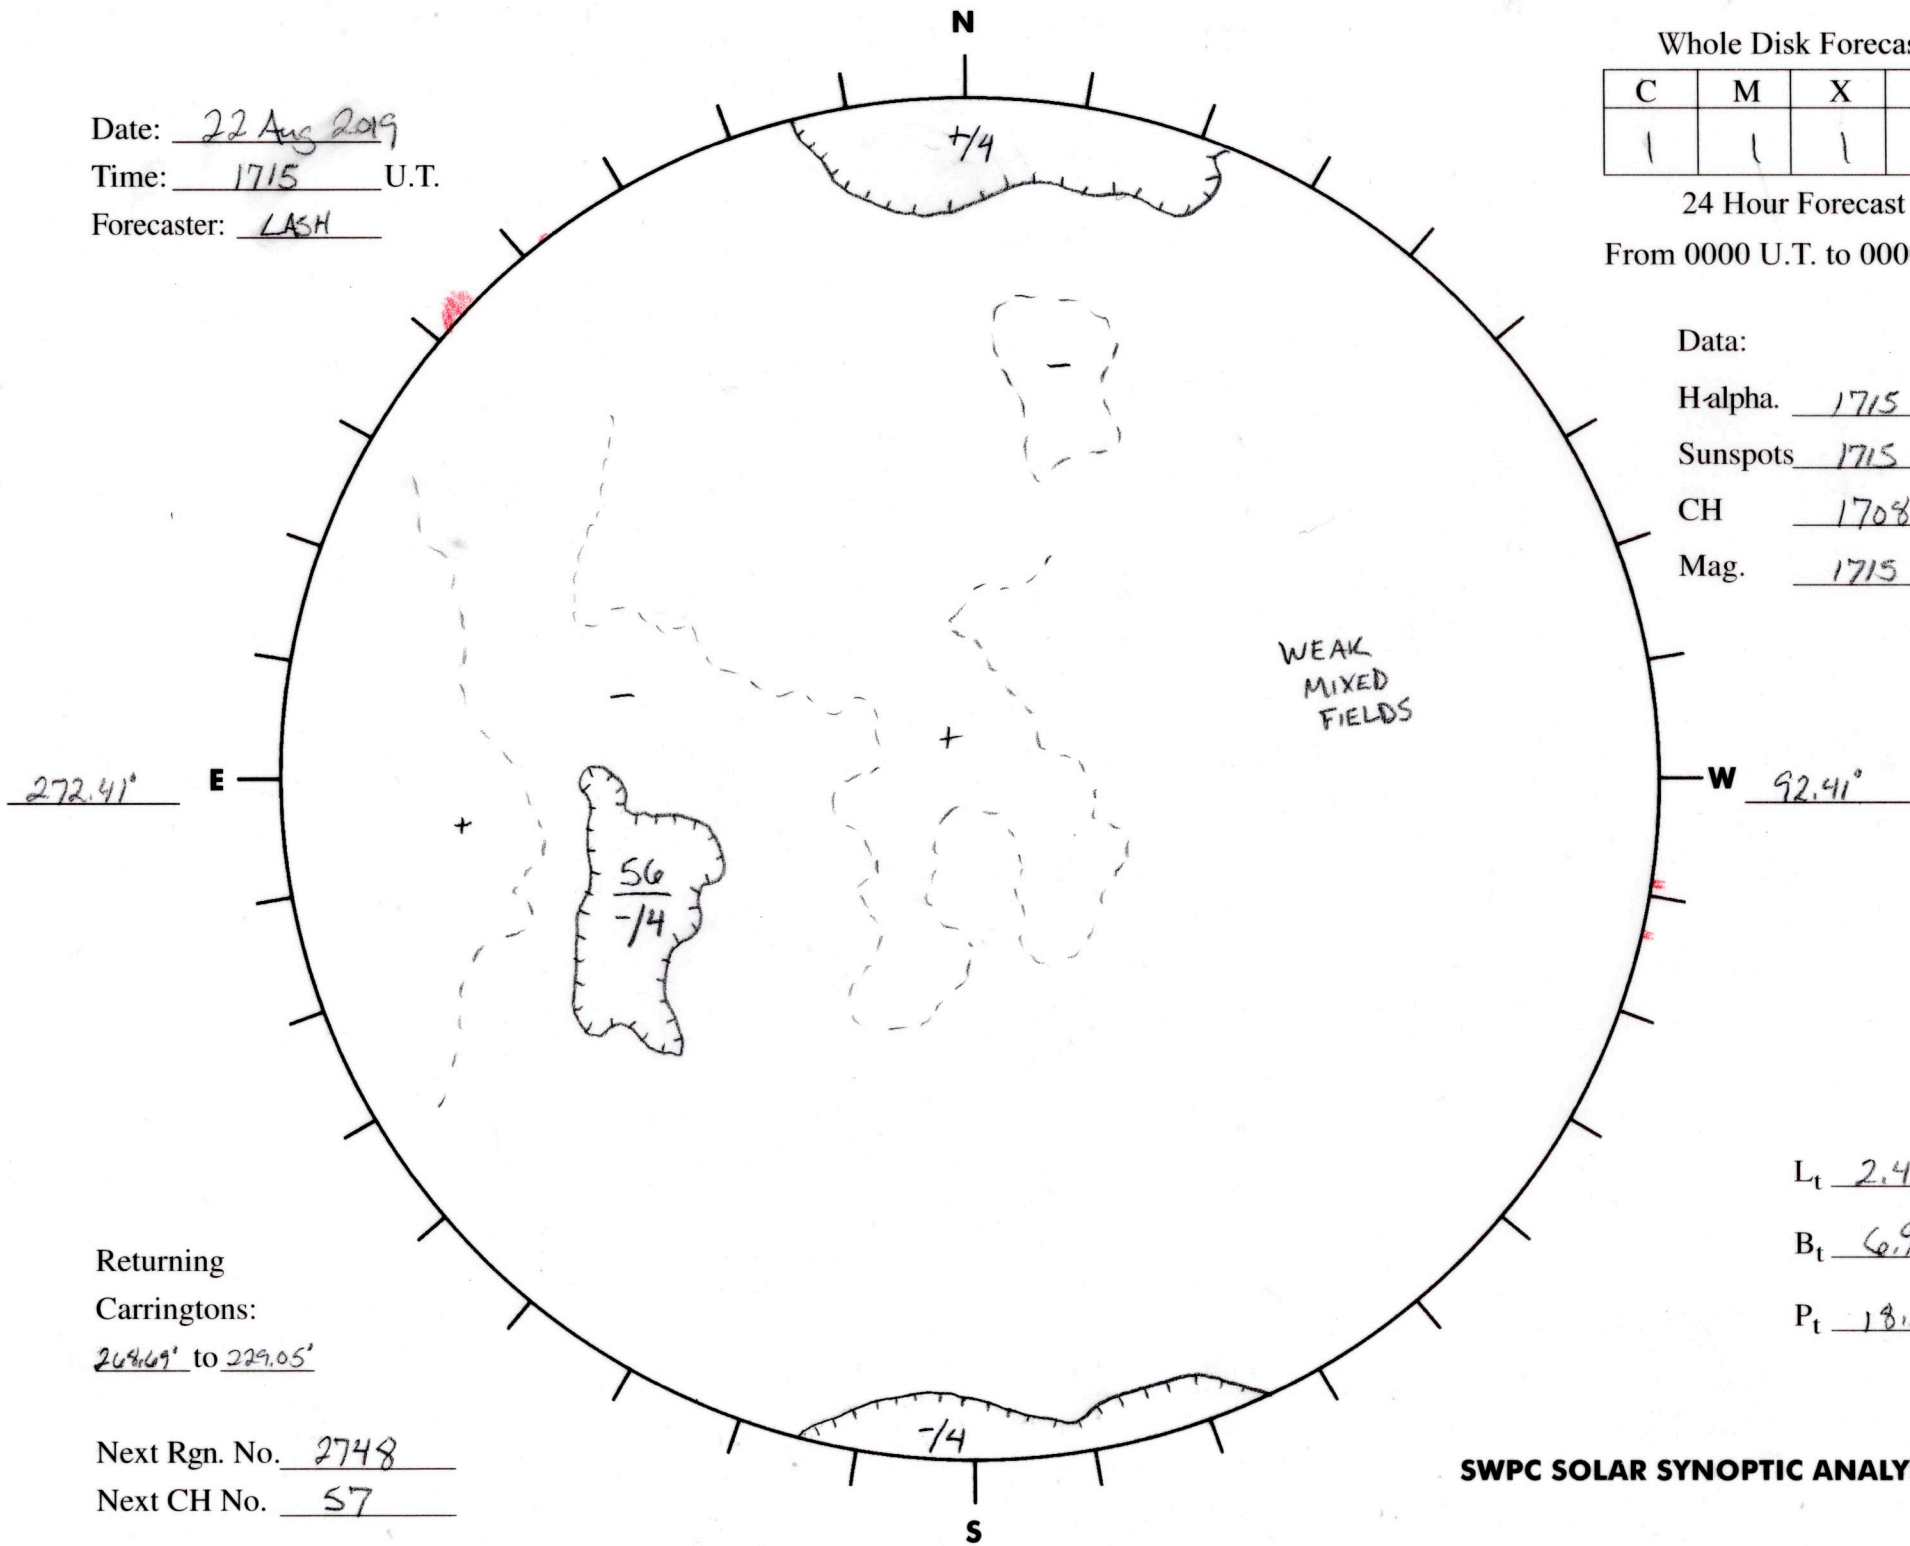

Date: 22 Aug 2019
 Time: 1715 U.T.
 Forecaster: LASH

Whole Disk Forecast

C	M	X	P
1	1	1	1

24 Hour Forecast

From 0000 U.T. to 0000 U.T.

Data:

H α . 1715 U.T.

Sunspots 1715 U.T.

CH 1708 U.T.

Mag. 1715 U.T.

272.41°

92.41°

Returning Carringtons:
268.69° to 229.05°

L_t 2.41°

B_t 6.94

P_t 18.35