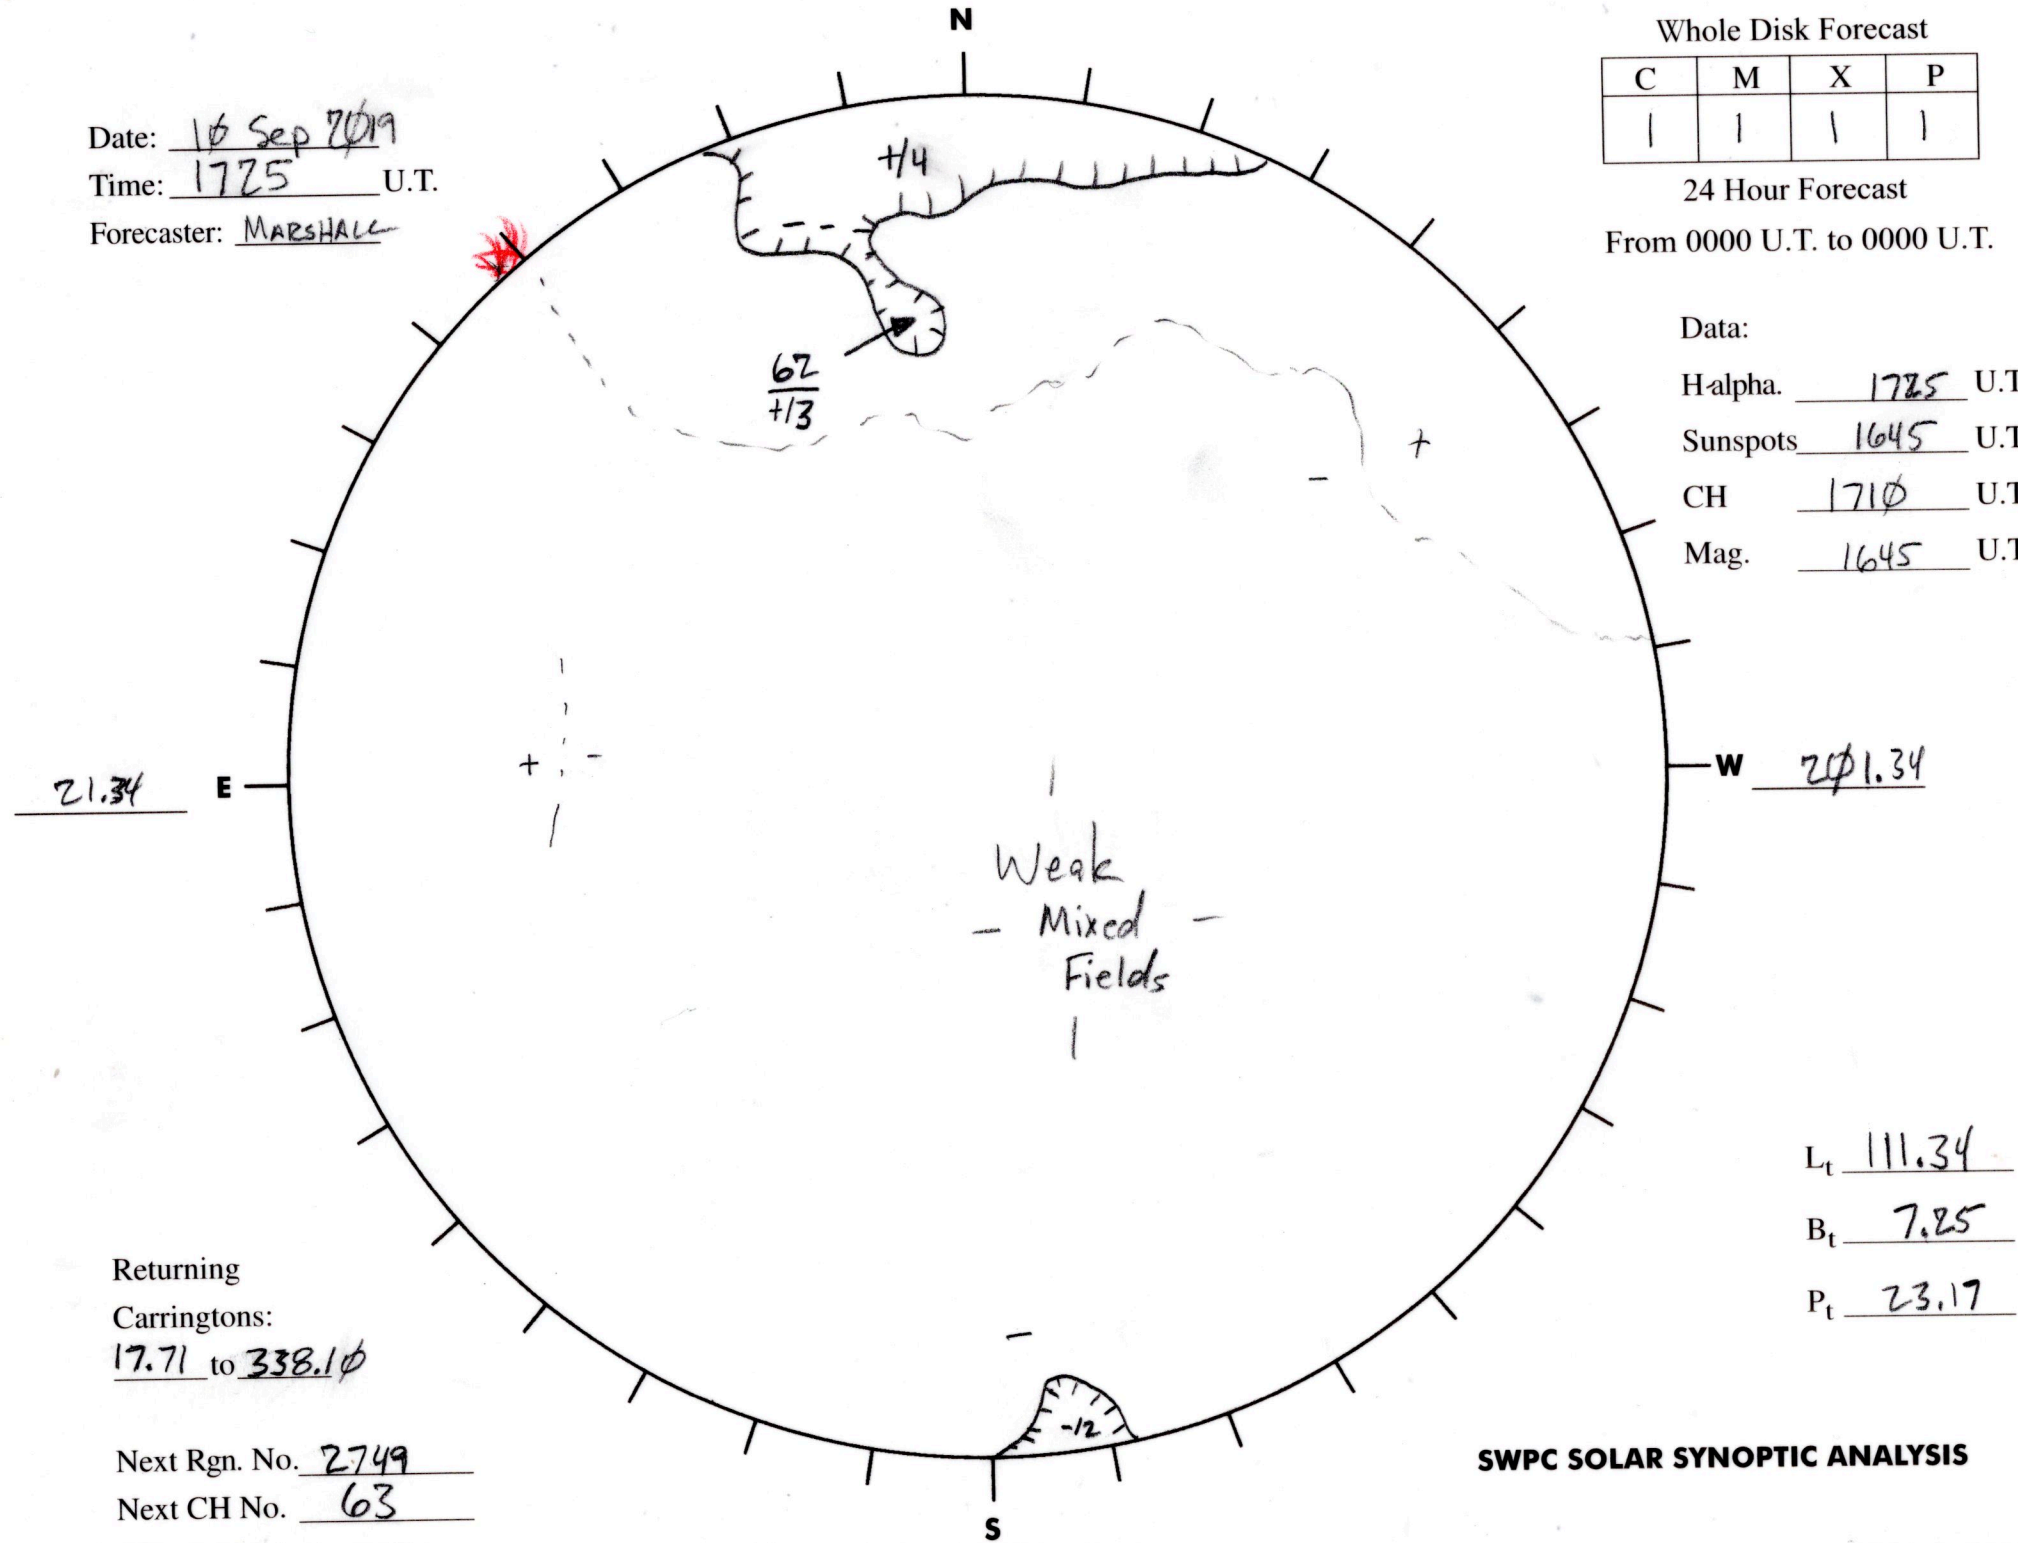

Date: 16 Sep 2019
 Time: 1725 U.T.
 Forecaster: MARSHALL

Whole Disk Forecast

C	M	X	P

24 Hour Forecast
 From 0000 U.T. to 0000 U.T.

Data:
 H-alpha. 1725 U.T.
 Sunspots 1645 U.T.
 CH 1710 U.T.
 Mag. 1645 U.T.

Returning
 Carringtons:
17.71 to 338.10
 Next Rgn. No. 2749
 Next CH No. 63

L_t 111.34
 B_t 7.25
 P_t 23.17