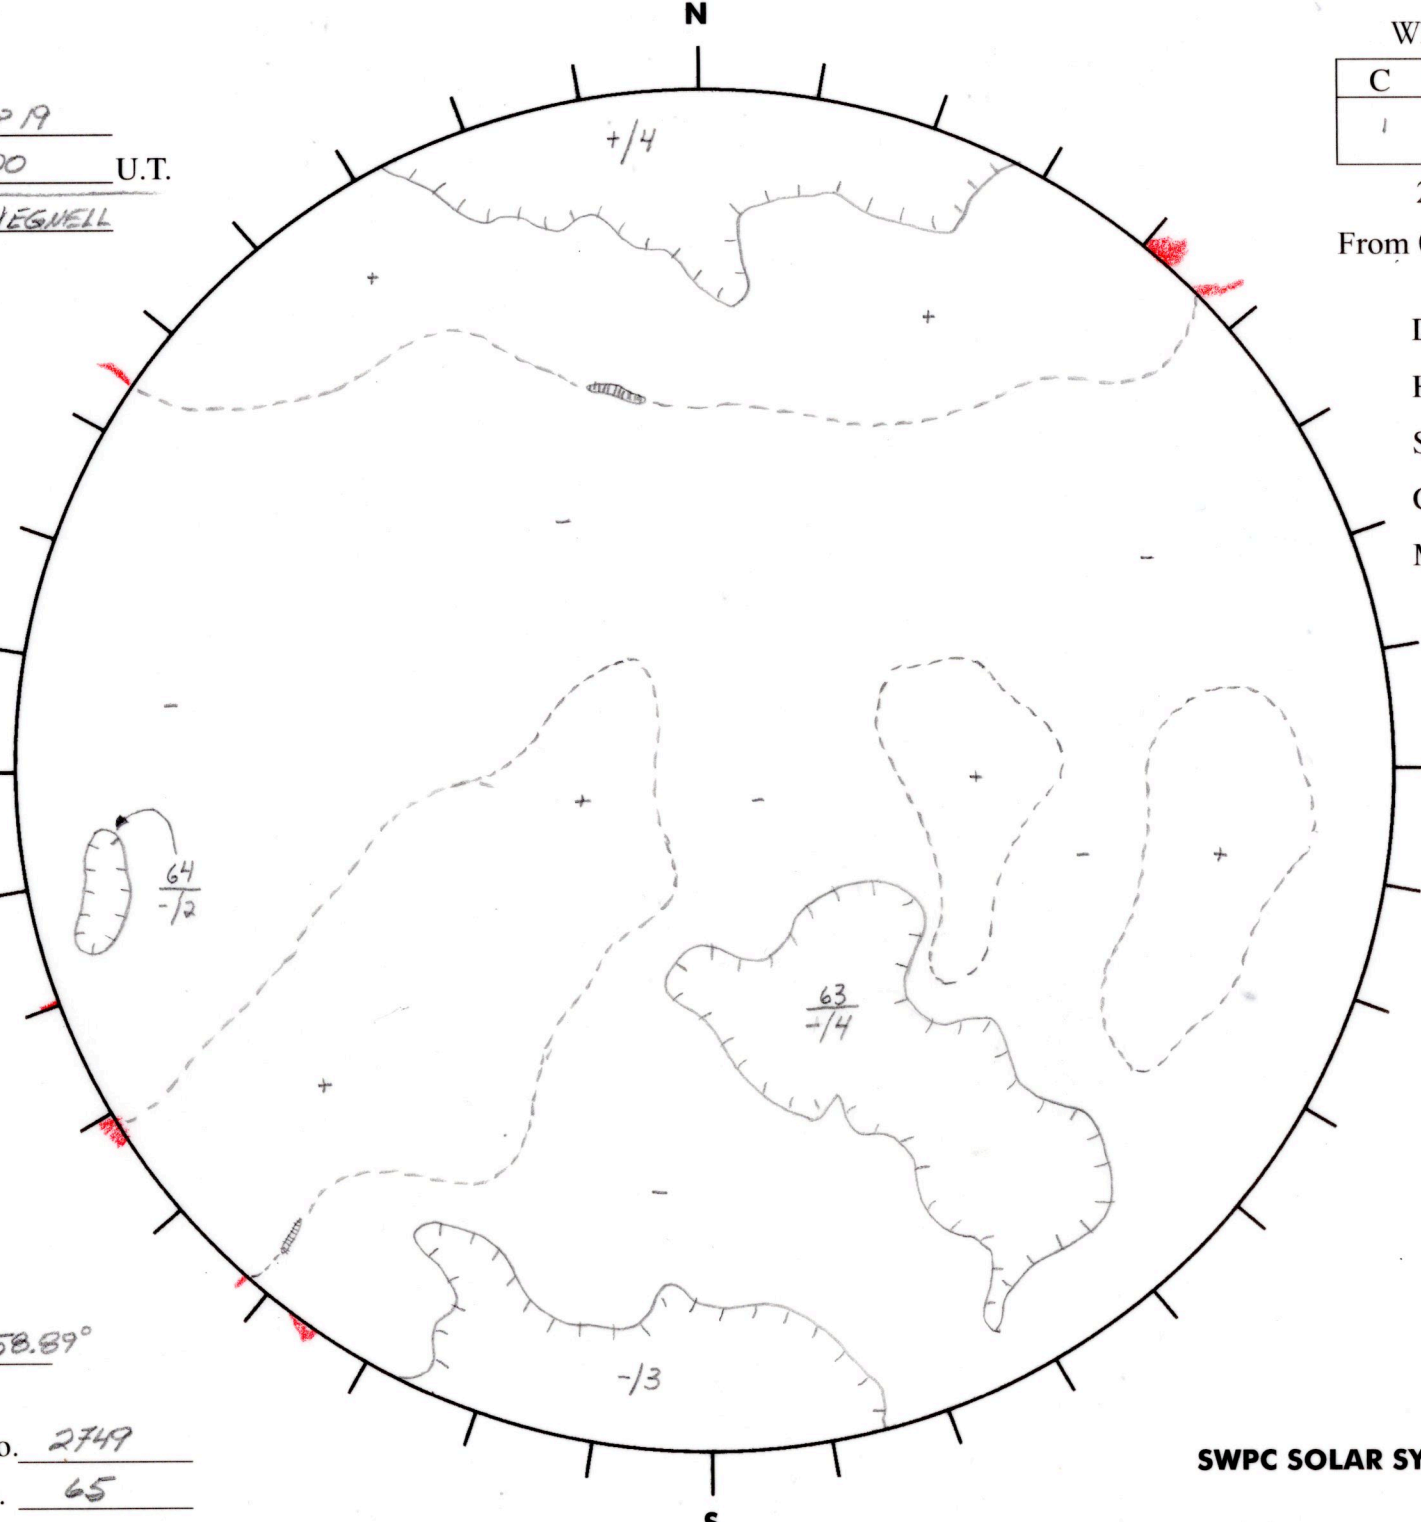

Date: 16 SEP 19
 Time: 0300 U.T.
 Forecaster: JEGWELL

Whole Disk Forecast

C	M	X	P
1	1	1	1

24 Hour Forecast
 From 0000 U.T. to 0000 U.T.

Data:

Halpha. 0300 U.T.

Sunspots NO SPOTS U.T.

CH 0255 U.T.

Mag. 0300 U.T.

310.05° E

W 130.05°

Returning
 Carringtons:
298.05° to 258.89°

L_t 040.05°

B_t +7.20°

P_t 24.16°

Next Rgn. No. 2749

Next CH No. 65