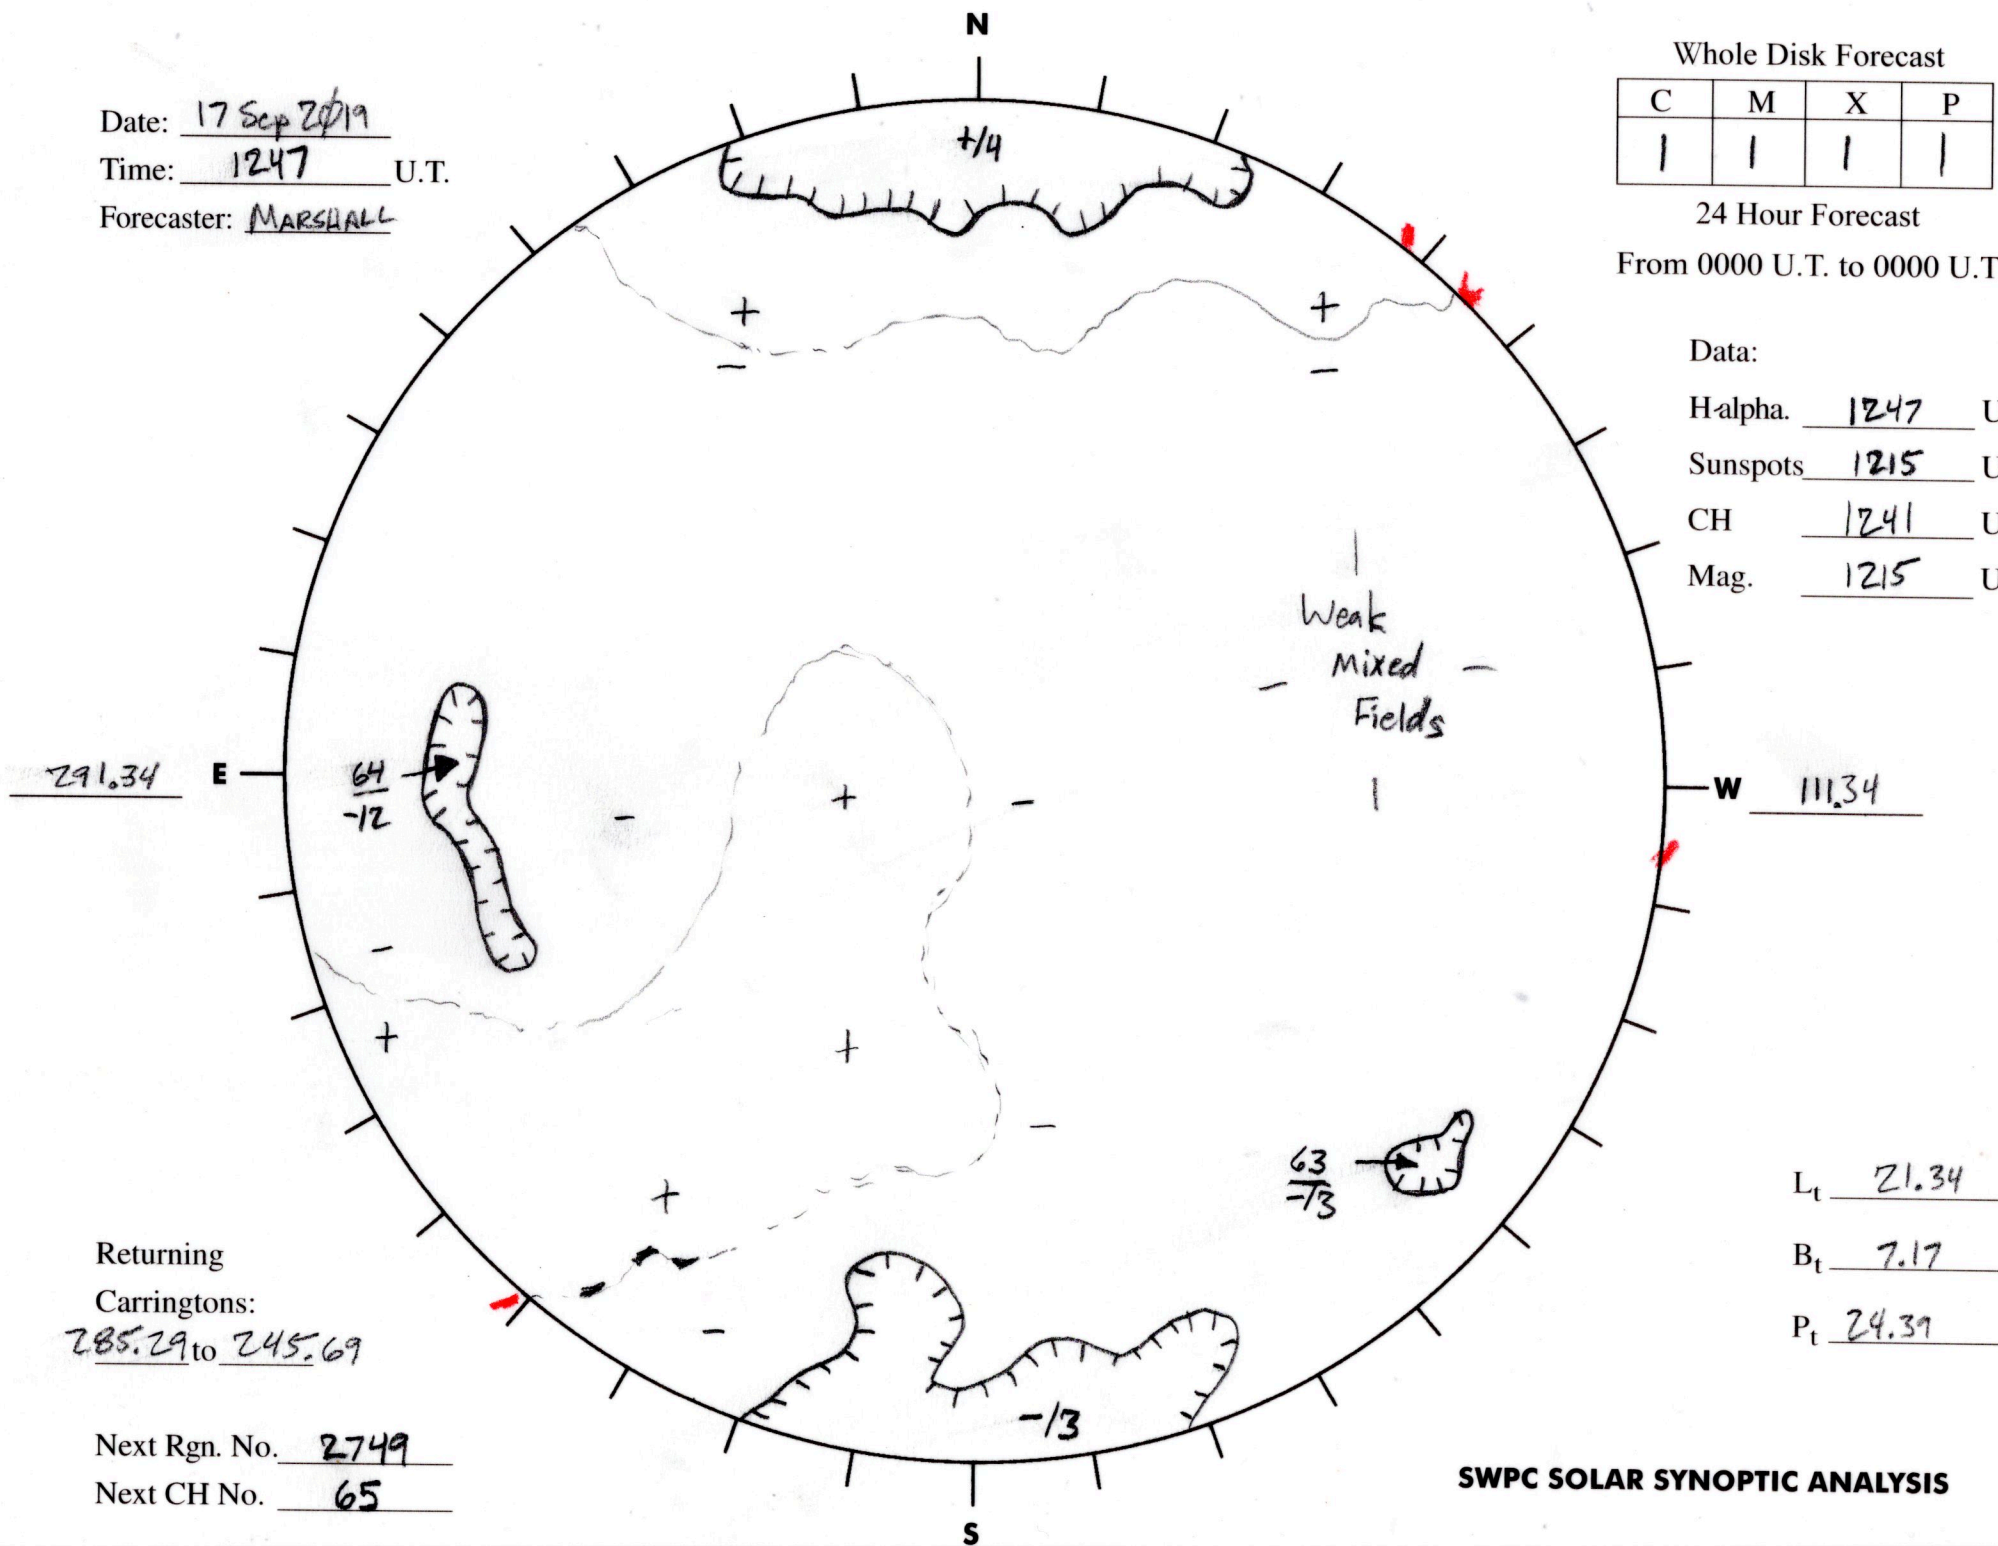

Date: 17 Sep 2019  
 Time: 1247 U.T.  
 Forecaster: MARSHALL

Whole Disk Forecast

C	M	X	P
1	1	1	1

24 Hour Forecast

From 0000 U.T. to 0000 U.T.

Data:

H alpha. 1247 U.T.

Sunspots 1215 U.T.

CH 1241 U.T.

Mag. 1215 U.T.

Returning  
 Carringtons:  
285.29 to 245.69

Next Rgn. No. 2749

Next CH No. 65

$L_t$  21.34

$B_t$  7.17

$P_t$  24.39