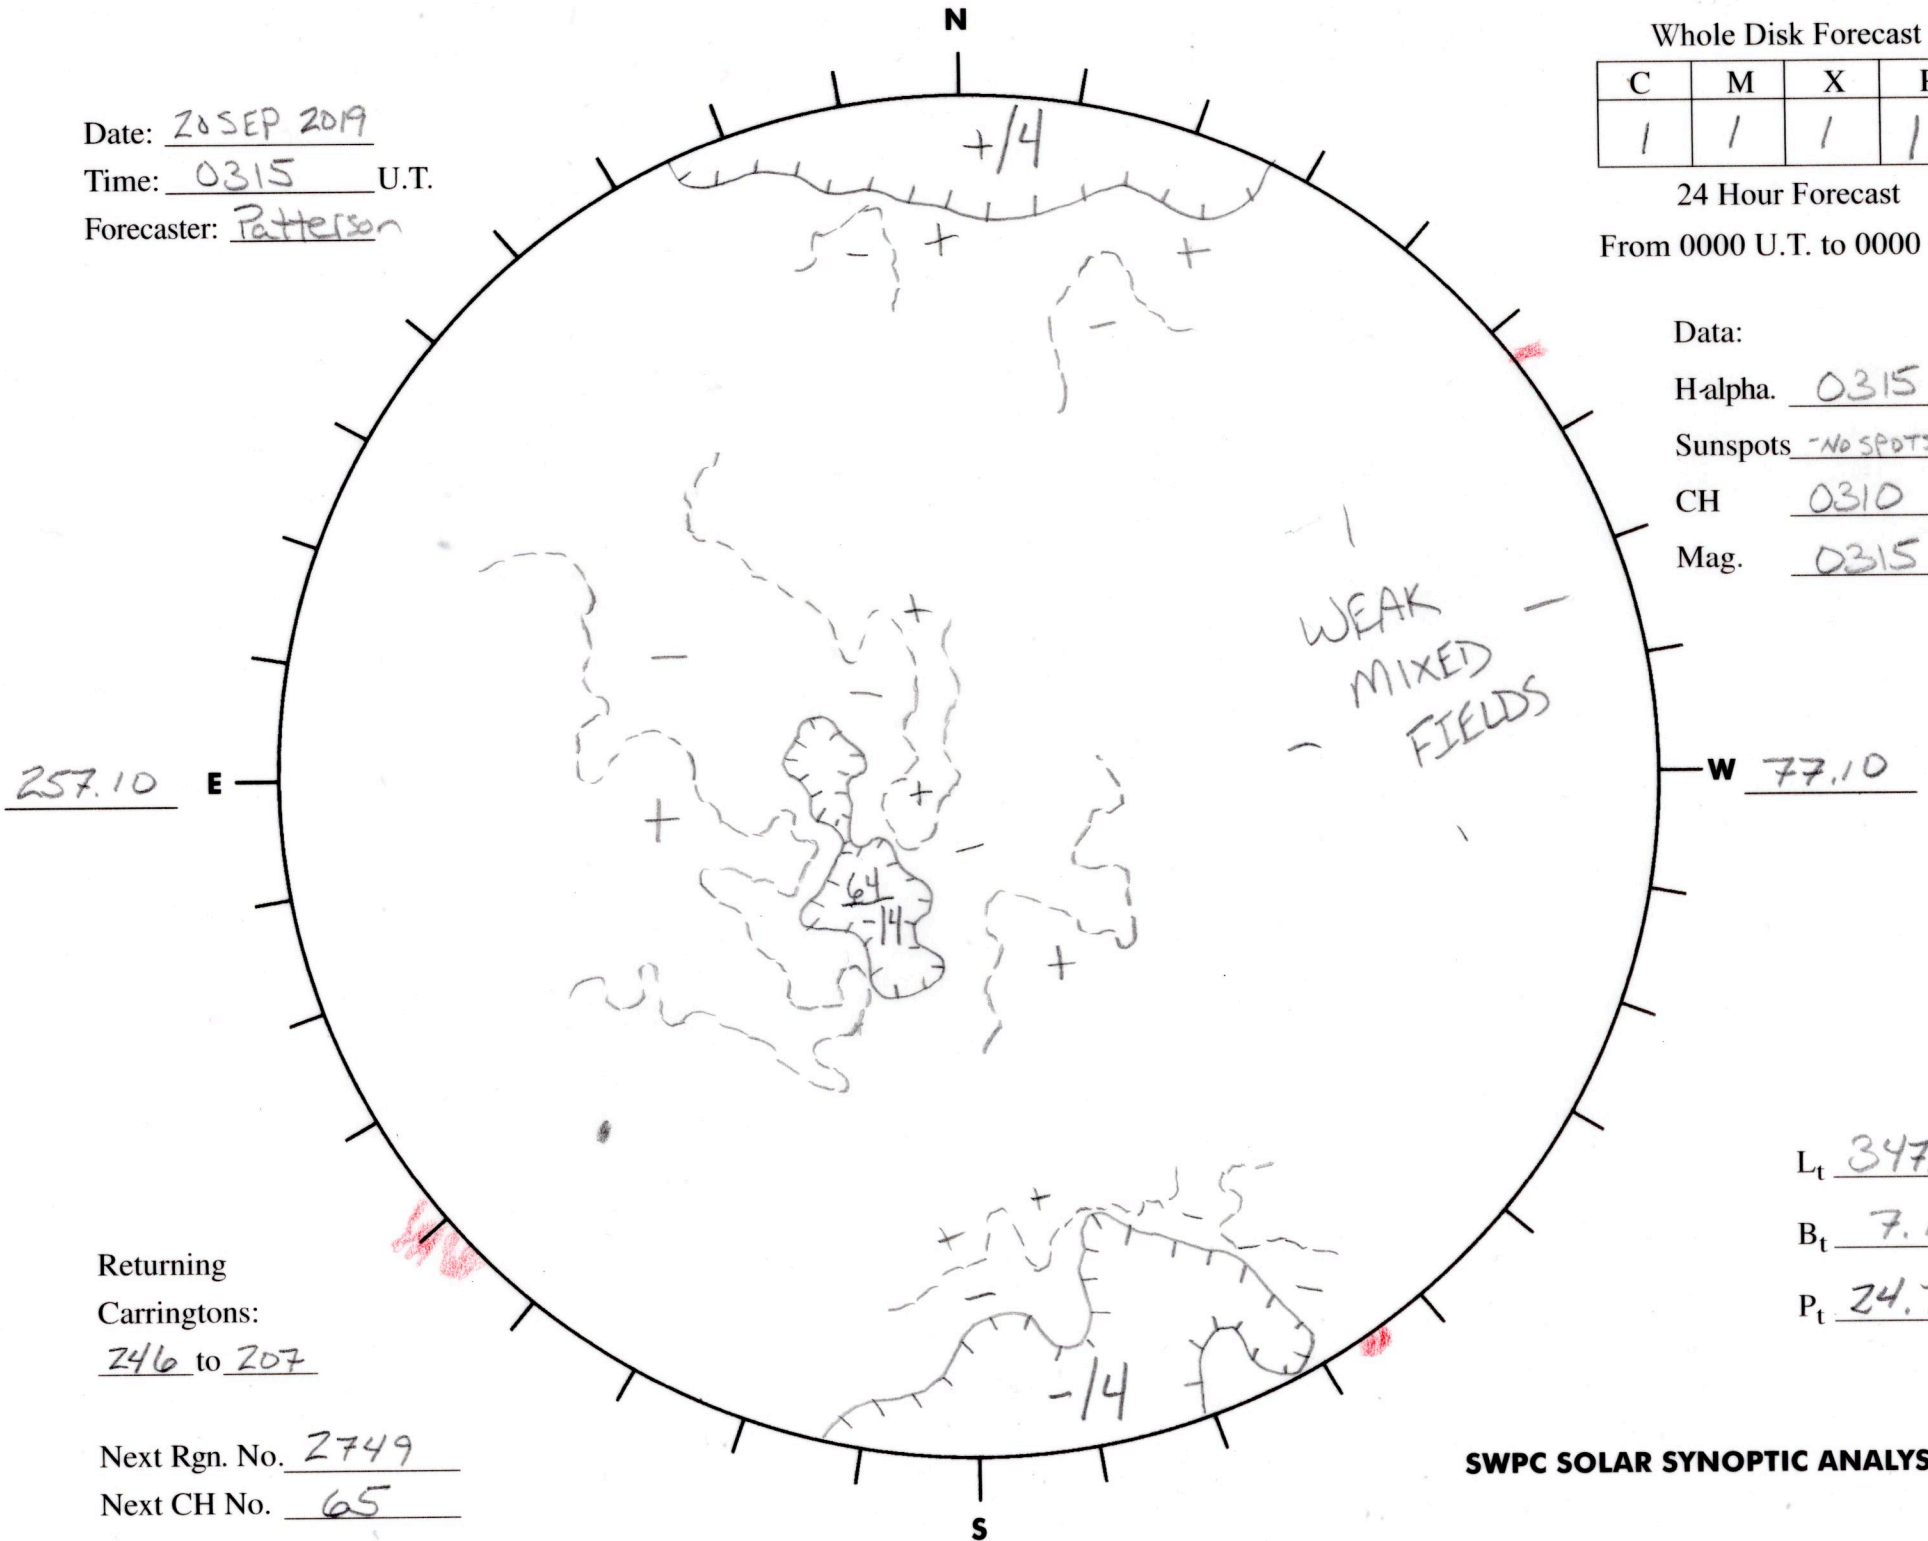

Date: 20 SEP 2019
 Time: 0315 U.T.
 Forecaster: Patterson

Whole Disk Forecast

C	M	X	P
1	1	1	1

24 Hour Forecast
 From 0000 U.T. to 0000 U.T.

Data:

H-alpha. 0315 U.T.

Sunspots -NO SPOTS- U.T.

CH 0310 U.T.

Mag. 0315 U.T.

257.10 E

W 77.10

Returning
 Carringtons:
246 to 207

L_t 347.10

B_t 7.12

P_t 24.78

Next Rgn. No. 2749

Next CH No. 65