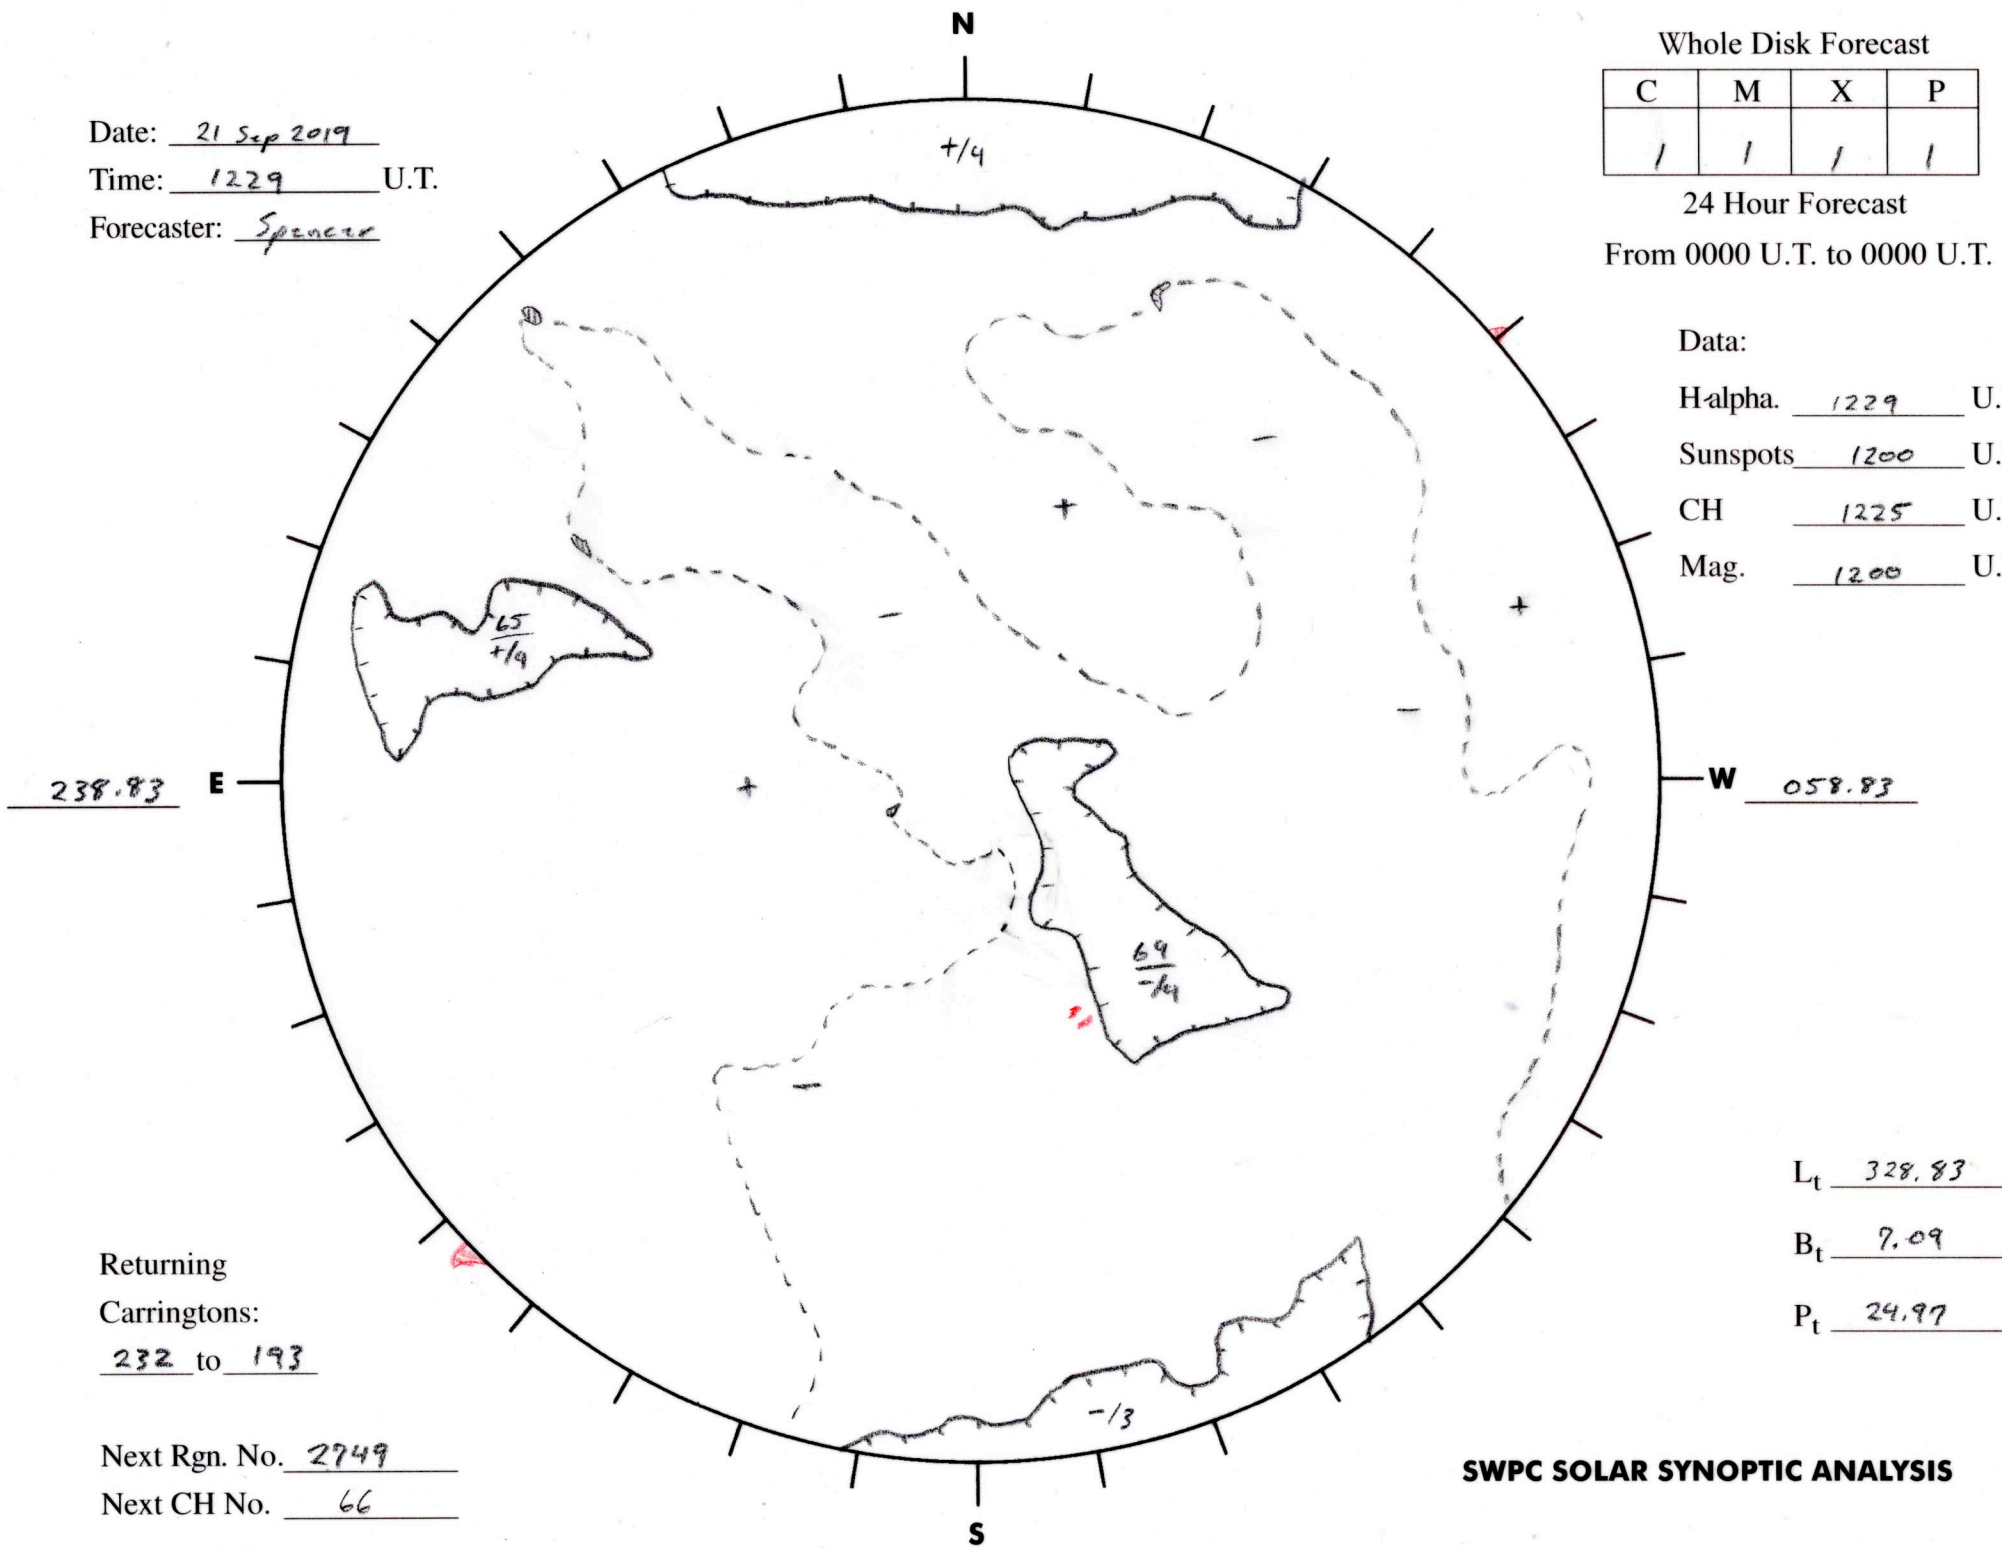

Date: 21 Sep 2019  
 Time: 1229 U.T.  
 Forecaster: Spencer

Whole Disk Forecast

C	M	X	P
/	/	/	/

24 Hour Forecast

From 0000 U.T. to 0000 U.T.

Data:

Halpha. 1229 U.T.

Sunspots 1200 U.T.

CH 1225 U.T.

Mag. 1200 U.T.

Returning  
 Carringtons:  
232 to 193

Next Rgn. No. 2749  
 Next CH No. 66

$L_t$  328.83

$B_t$  7.09

$P_t$  24.97