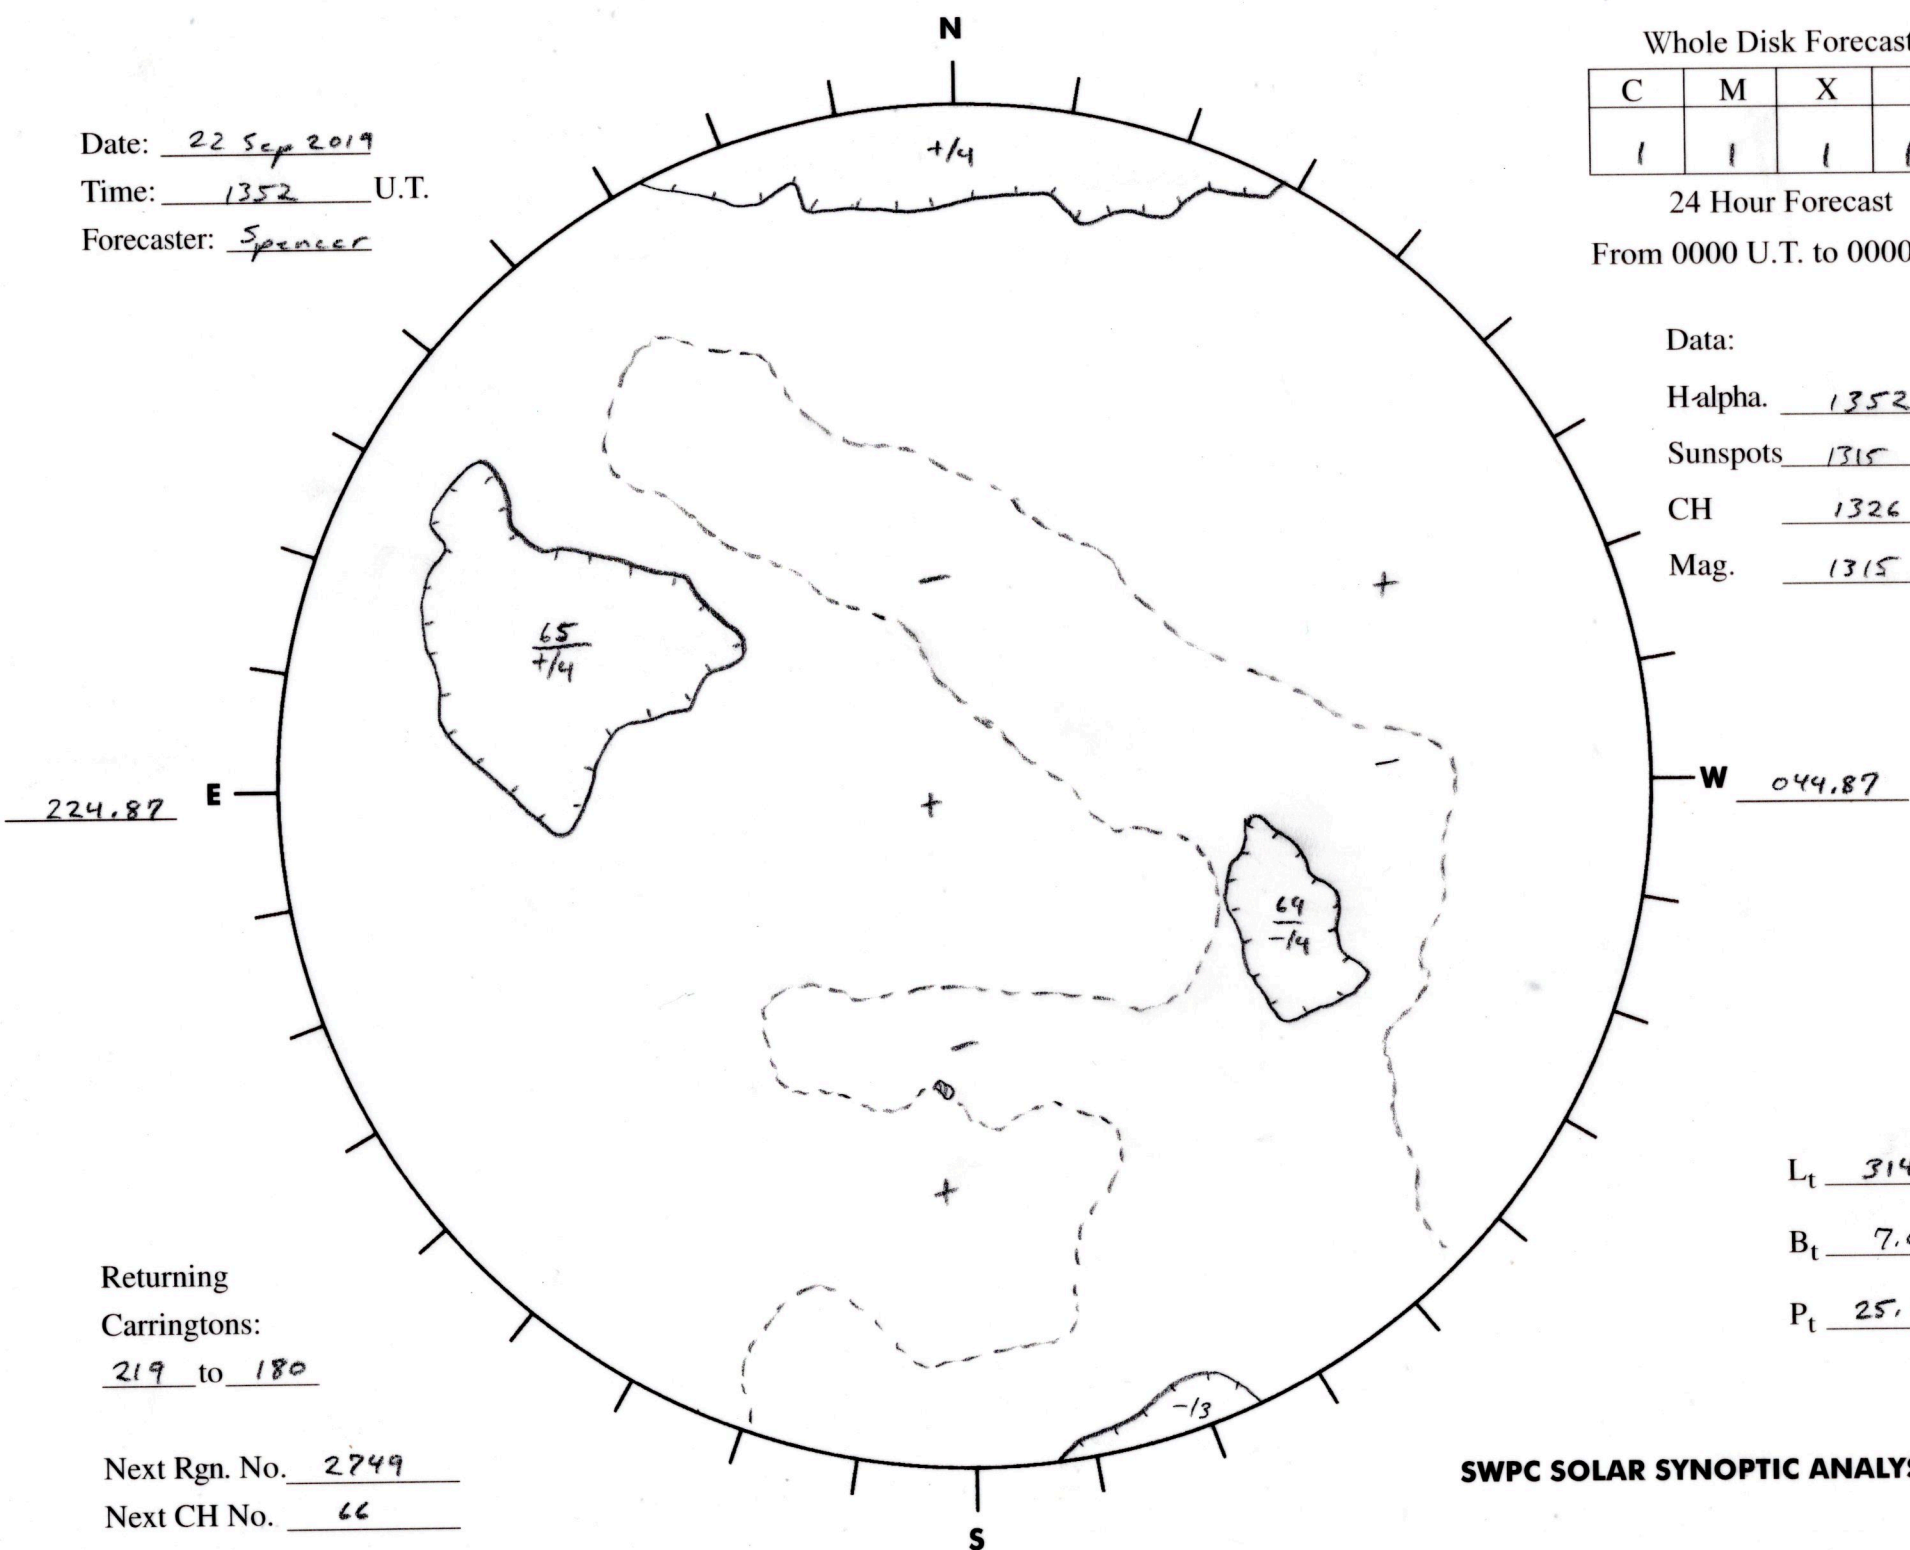

Date: 22 Sep 2019
 Time: 1352 U.T.
 Forecaster: Spencer

Whole Disk Forecast

C	M	X	P
1	1	1	1

24 Hour Forecast
 From 0000 U.T. to 0000 U.T.

Data:

Halpha. 1352 U.T.

Sunspots 1315 U.T.

CH 1326 U.T.

Mag. 1315 U.T.

224.87 E

W 044.87

Returning Carringtons:
219 to 180

Next Rgn. No. 2749
 Next CH No. 66

L_t 314.87
 B_t 7.06
 P_t 25.10