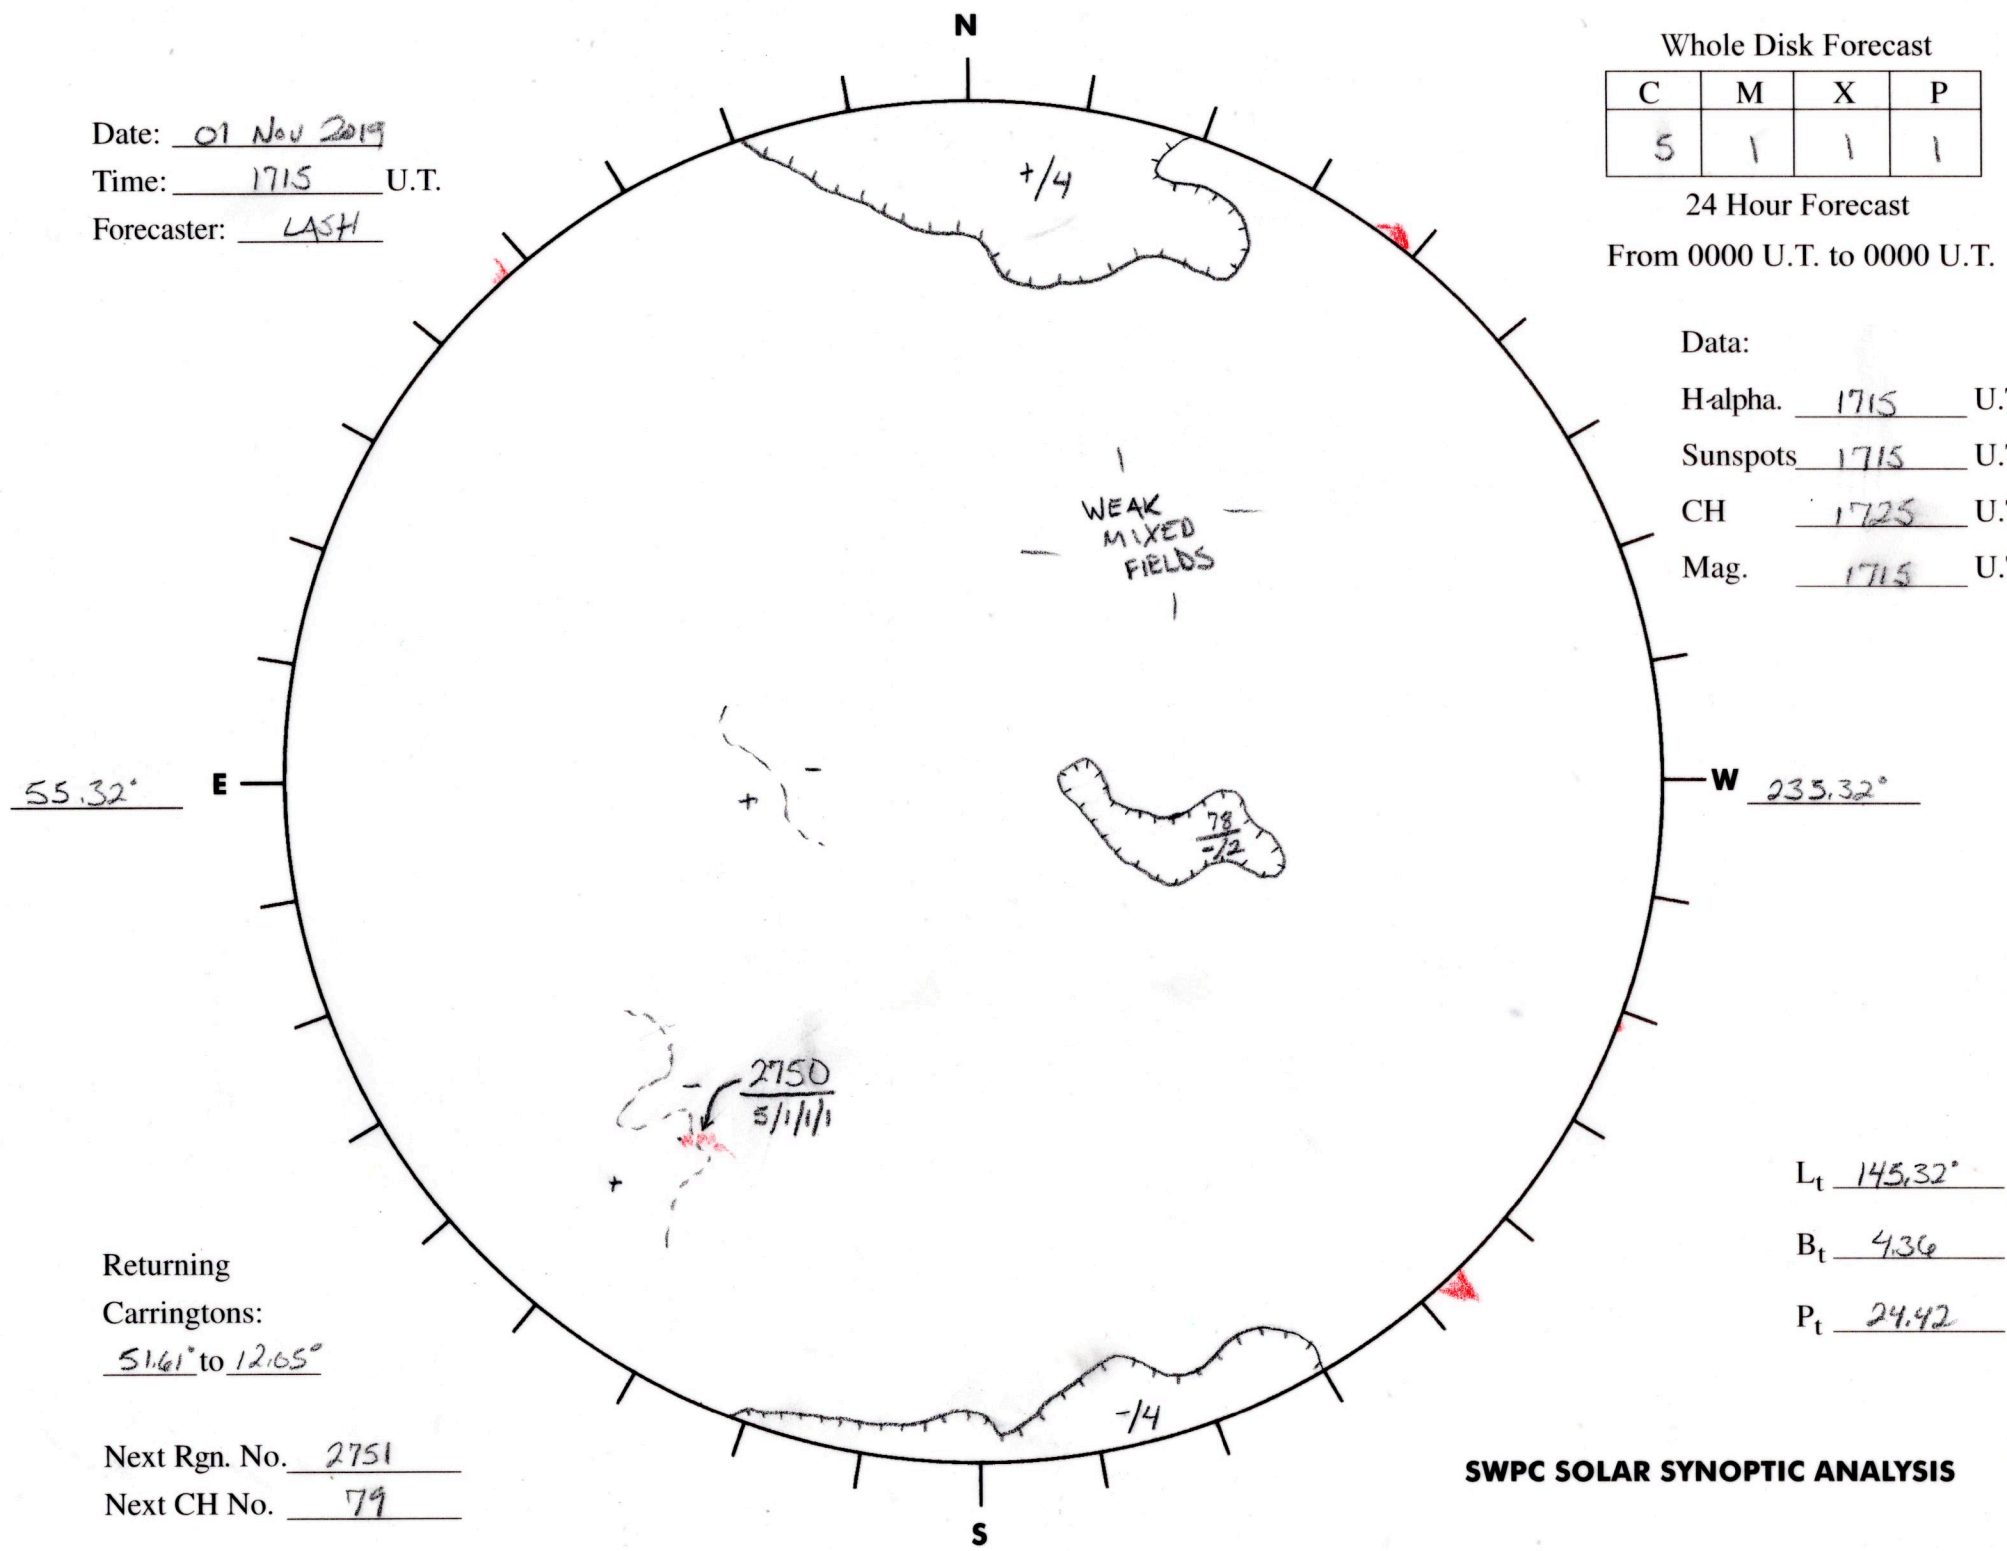

Whole Disk Forecast

C	M	X	P
5	1	1	1

24 Hour Forecast  
From 0000 U.T. to 0000 U.T.

Data:  
H alpha. 1715 U.T.  
Sunspots 1715 U.T.  
CH 1725 U.T.  
Mag. 1715 U.T.

Date: 01 Nov 2019  
Time: 1715 U.T.  
Forecaster: LASH

$L_t$  145.32°  
 $B_t$  4.36  
 $P_t$  24.42

Returning Carringtons:  
51.61° to 12.65°

Next Rgn. No. 2751  
Next CH No. 79