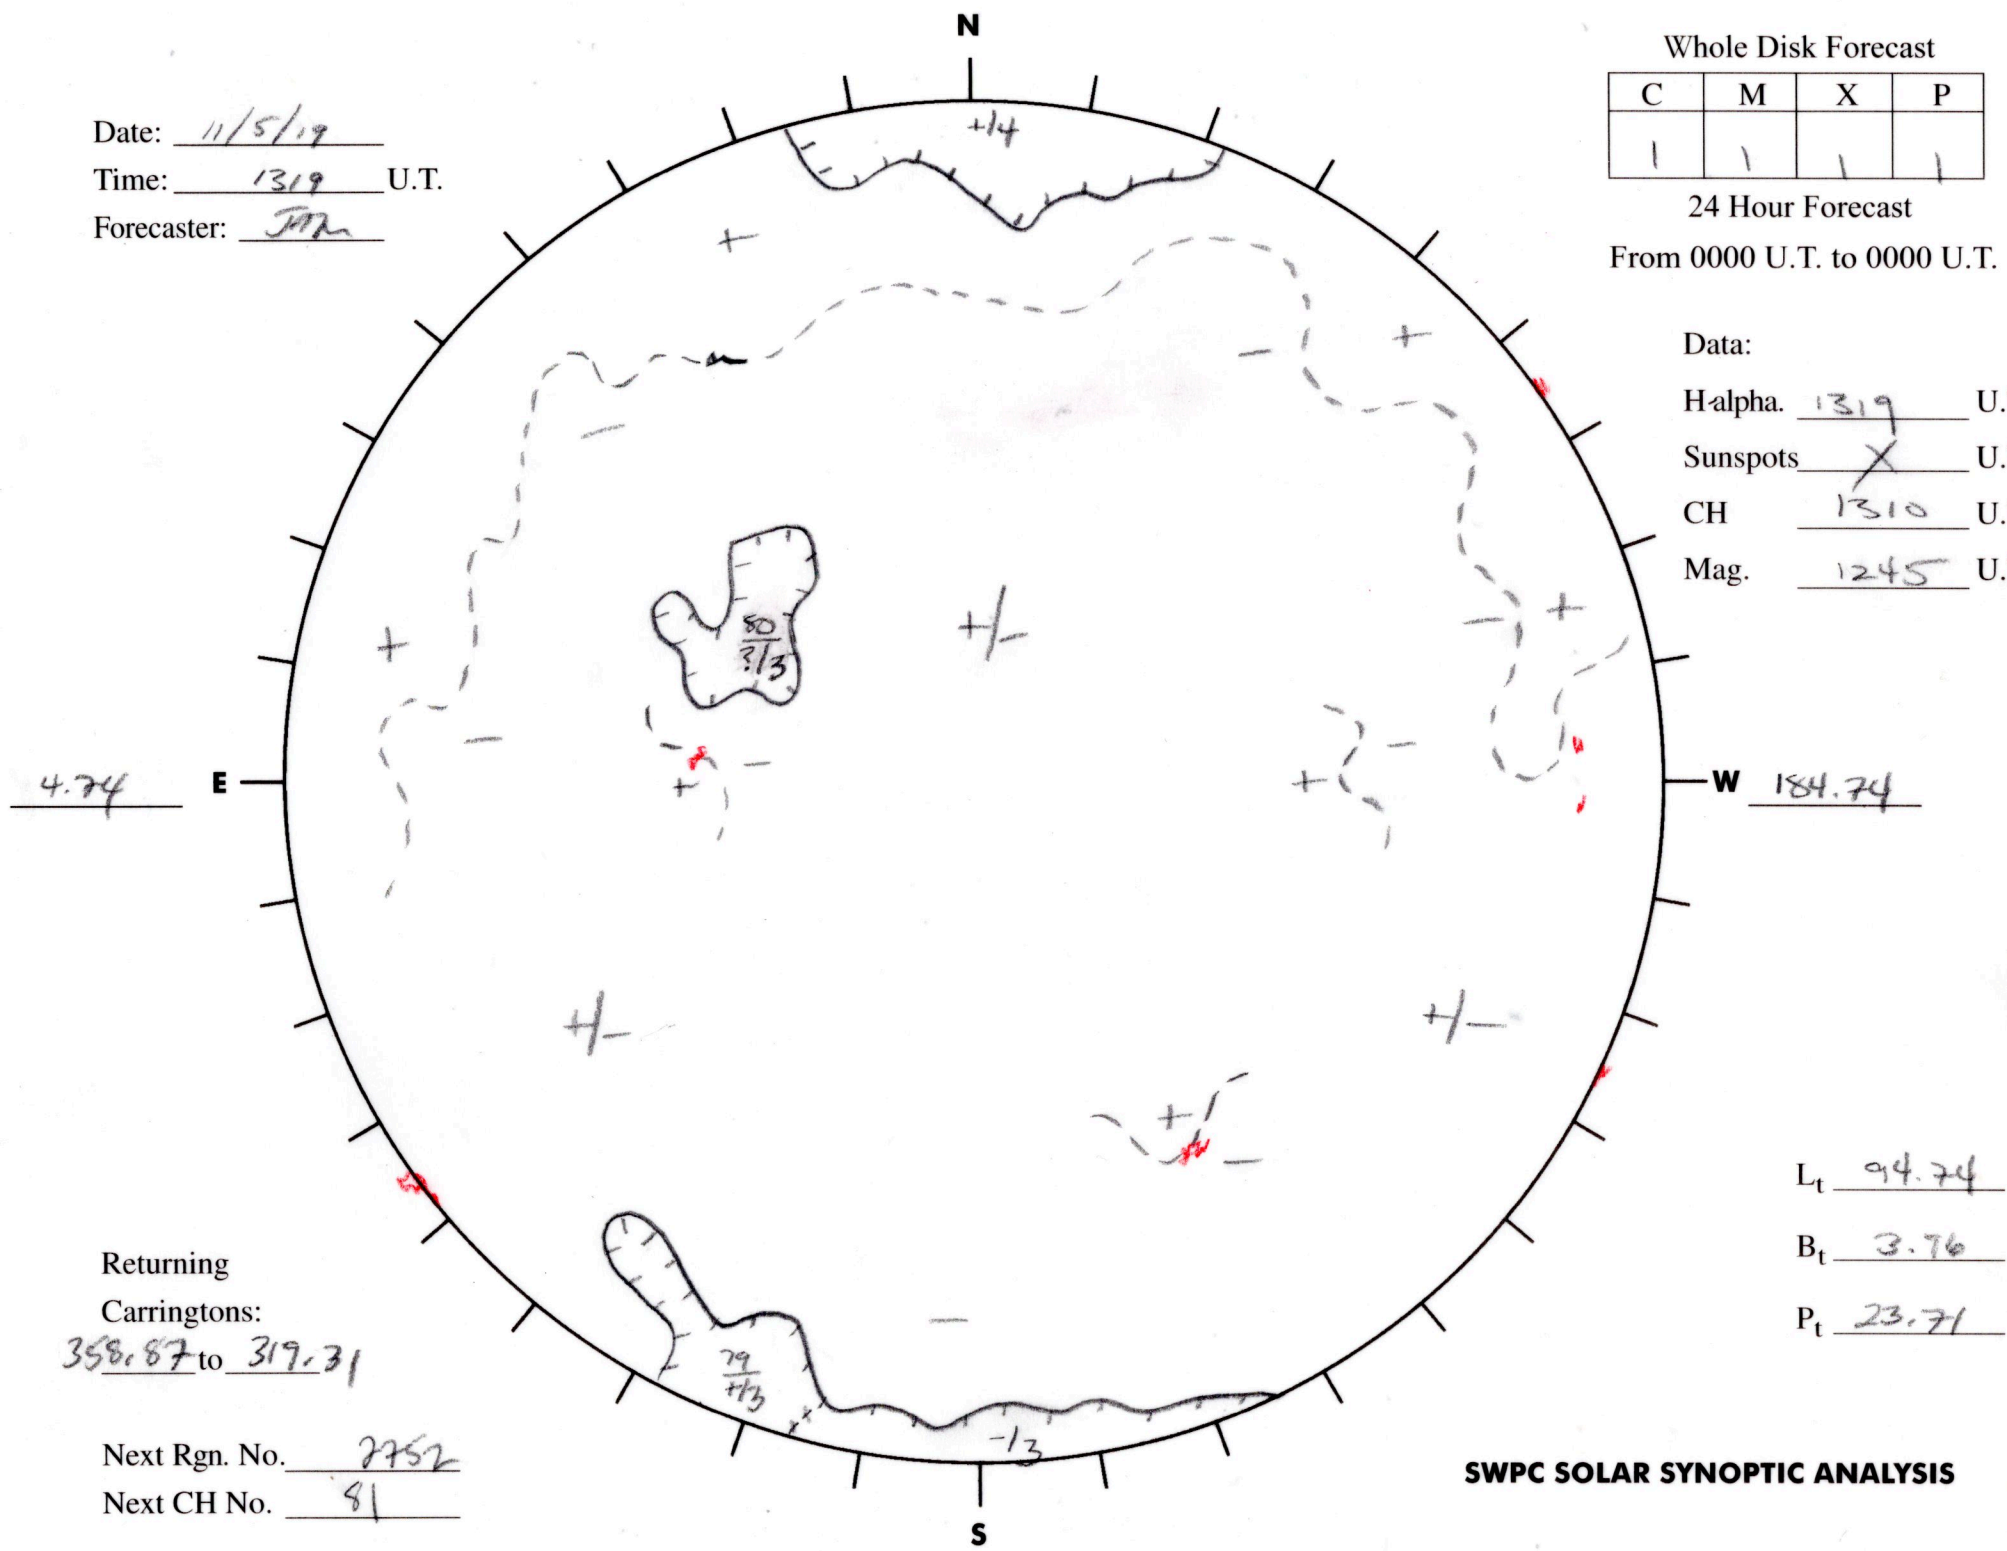

Whole Disk Forecast

C	M	X	P
1	1	1	1

24 Hour Forecast  
From 0000 U.T. to 0000 U.T.

Date: 11/5/19  
Time: 1319 U.T.  
Forecaster: JM

Data:  
H-alpha. 1319 U.T.  
Sunspots X U.T.  
CH 1310 U.T.  
Mag. 1245 U.T.

Returning Carringtons:  
358.87 to 319.31

Next Rgn. No. 2752  
Next CH No. 81

$L_t$  94.74  
 $B_t$  3.76  
 $P_t$  23.71