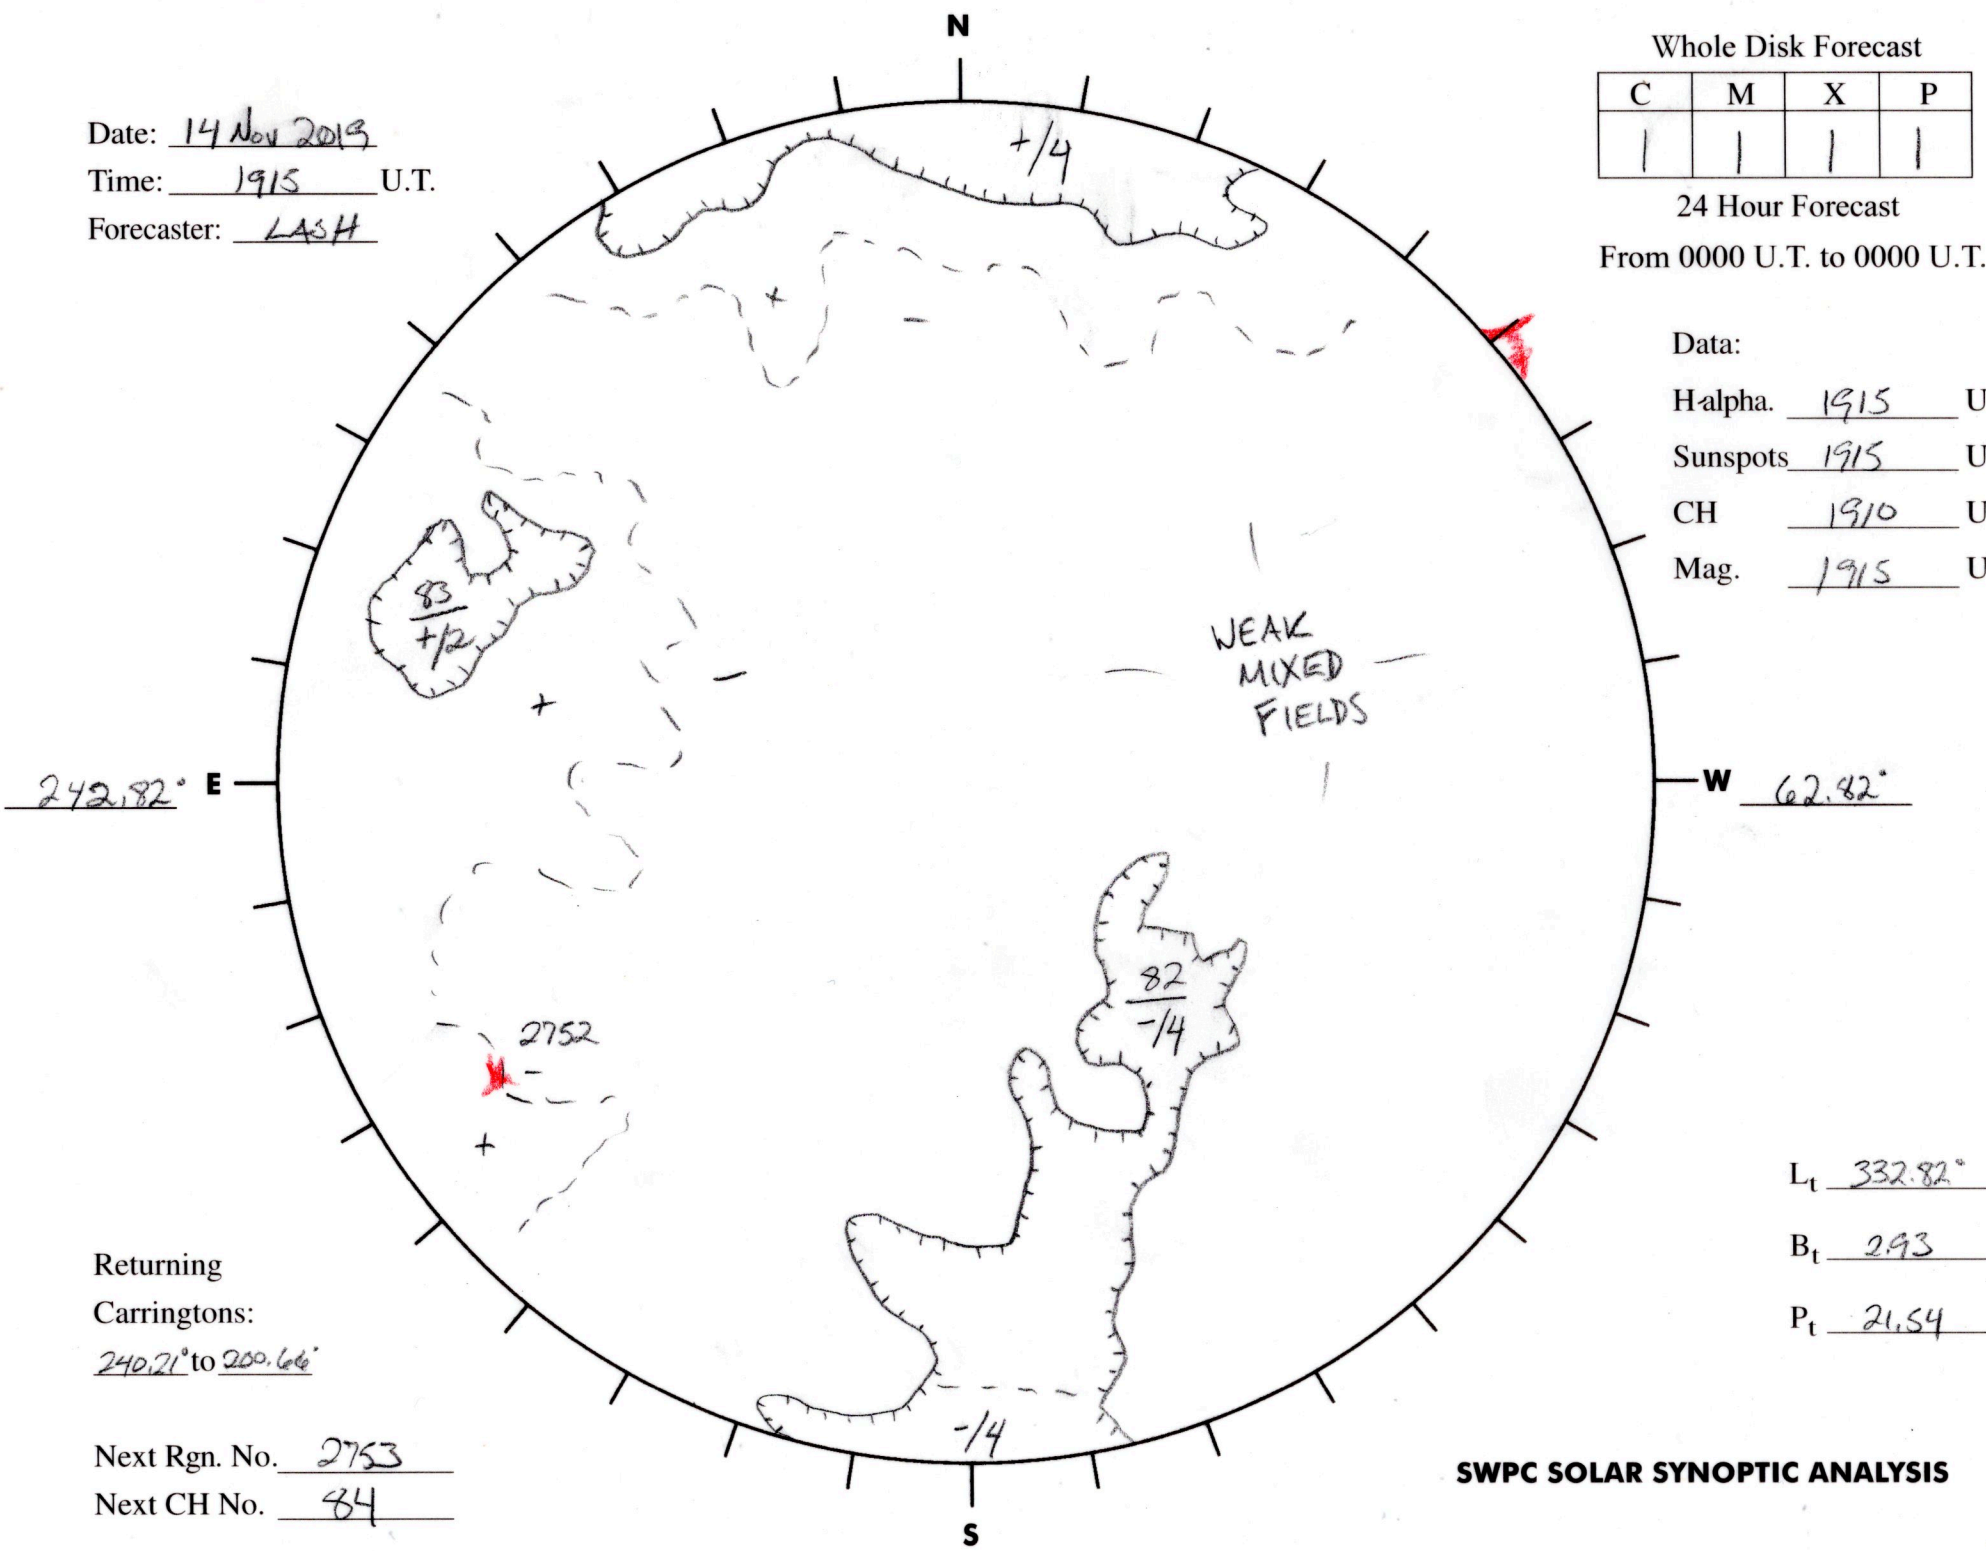

Date: 14 Nov 2013  
 Time: 1915 U.T.  
 Forecaster: LASH

Whole Disk Forecast

| C | M | X | P |
|---|---|---|---|
|   |   |   |   |

24 Hour Forecast

From 0000 U.T. to 0000 U.T.

Data:

H-alpha. 1915 U.T.

Sunspots 1915 U.T.

CH 1910 U.T.

Mag. 1915 U.T.

242.82° E

W 62.82°

Returning  
 Carringtons:  
240.21° to 200.66°

Next Rgn. No. 2753  
 Next CH No. 84

L<sub>t</sub> 332.82°

B<sub>t</sub> 2.93