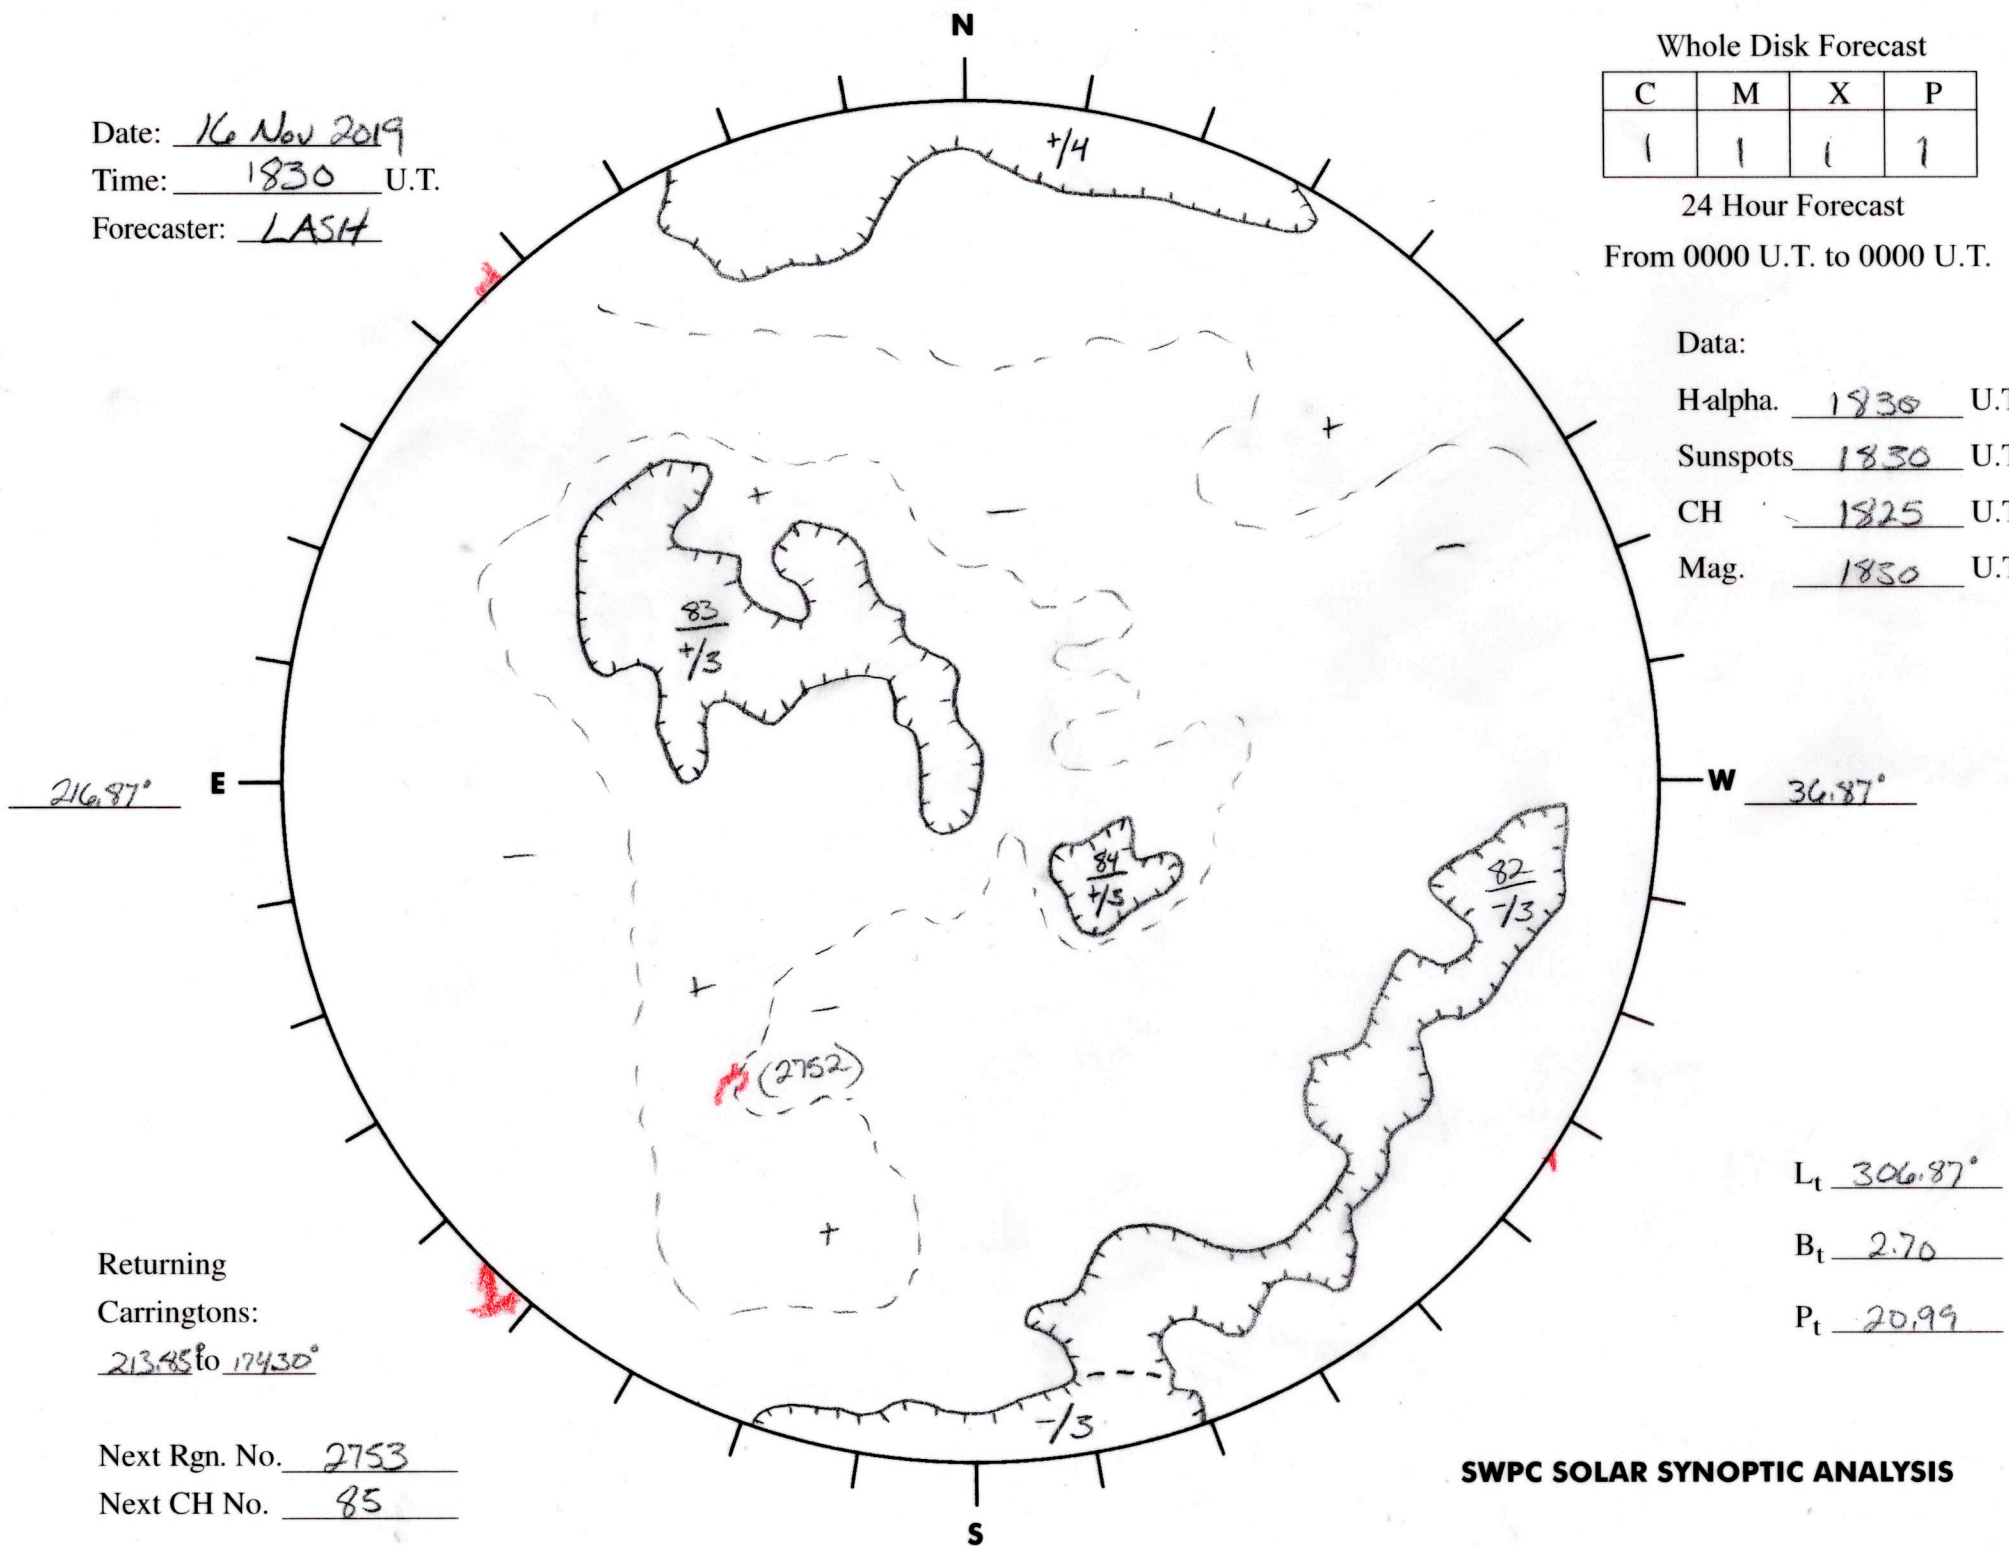

Date: 16 Nov 2019
 Time: 1830 U.T.
 Forecaster: LASH

Whole Disk Forecast

C	M	X	P
1	1	1	1

24 Hour Forecast
 From 0000 U.T. to 0000 U.T.

Data:
 H-alpha. 1830 U.T.
 Sunspots 1830 U.T.
 CH 1825 U.T.
 Mag. 1830 U.T.

Returning
 Carringtons:
213.45 to 174.30°

Next Rgn. No. 2753
 Next CH No. 85

L_t 306.87°
 B_t 2.70
 P_t 20.99