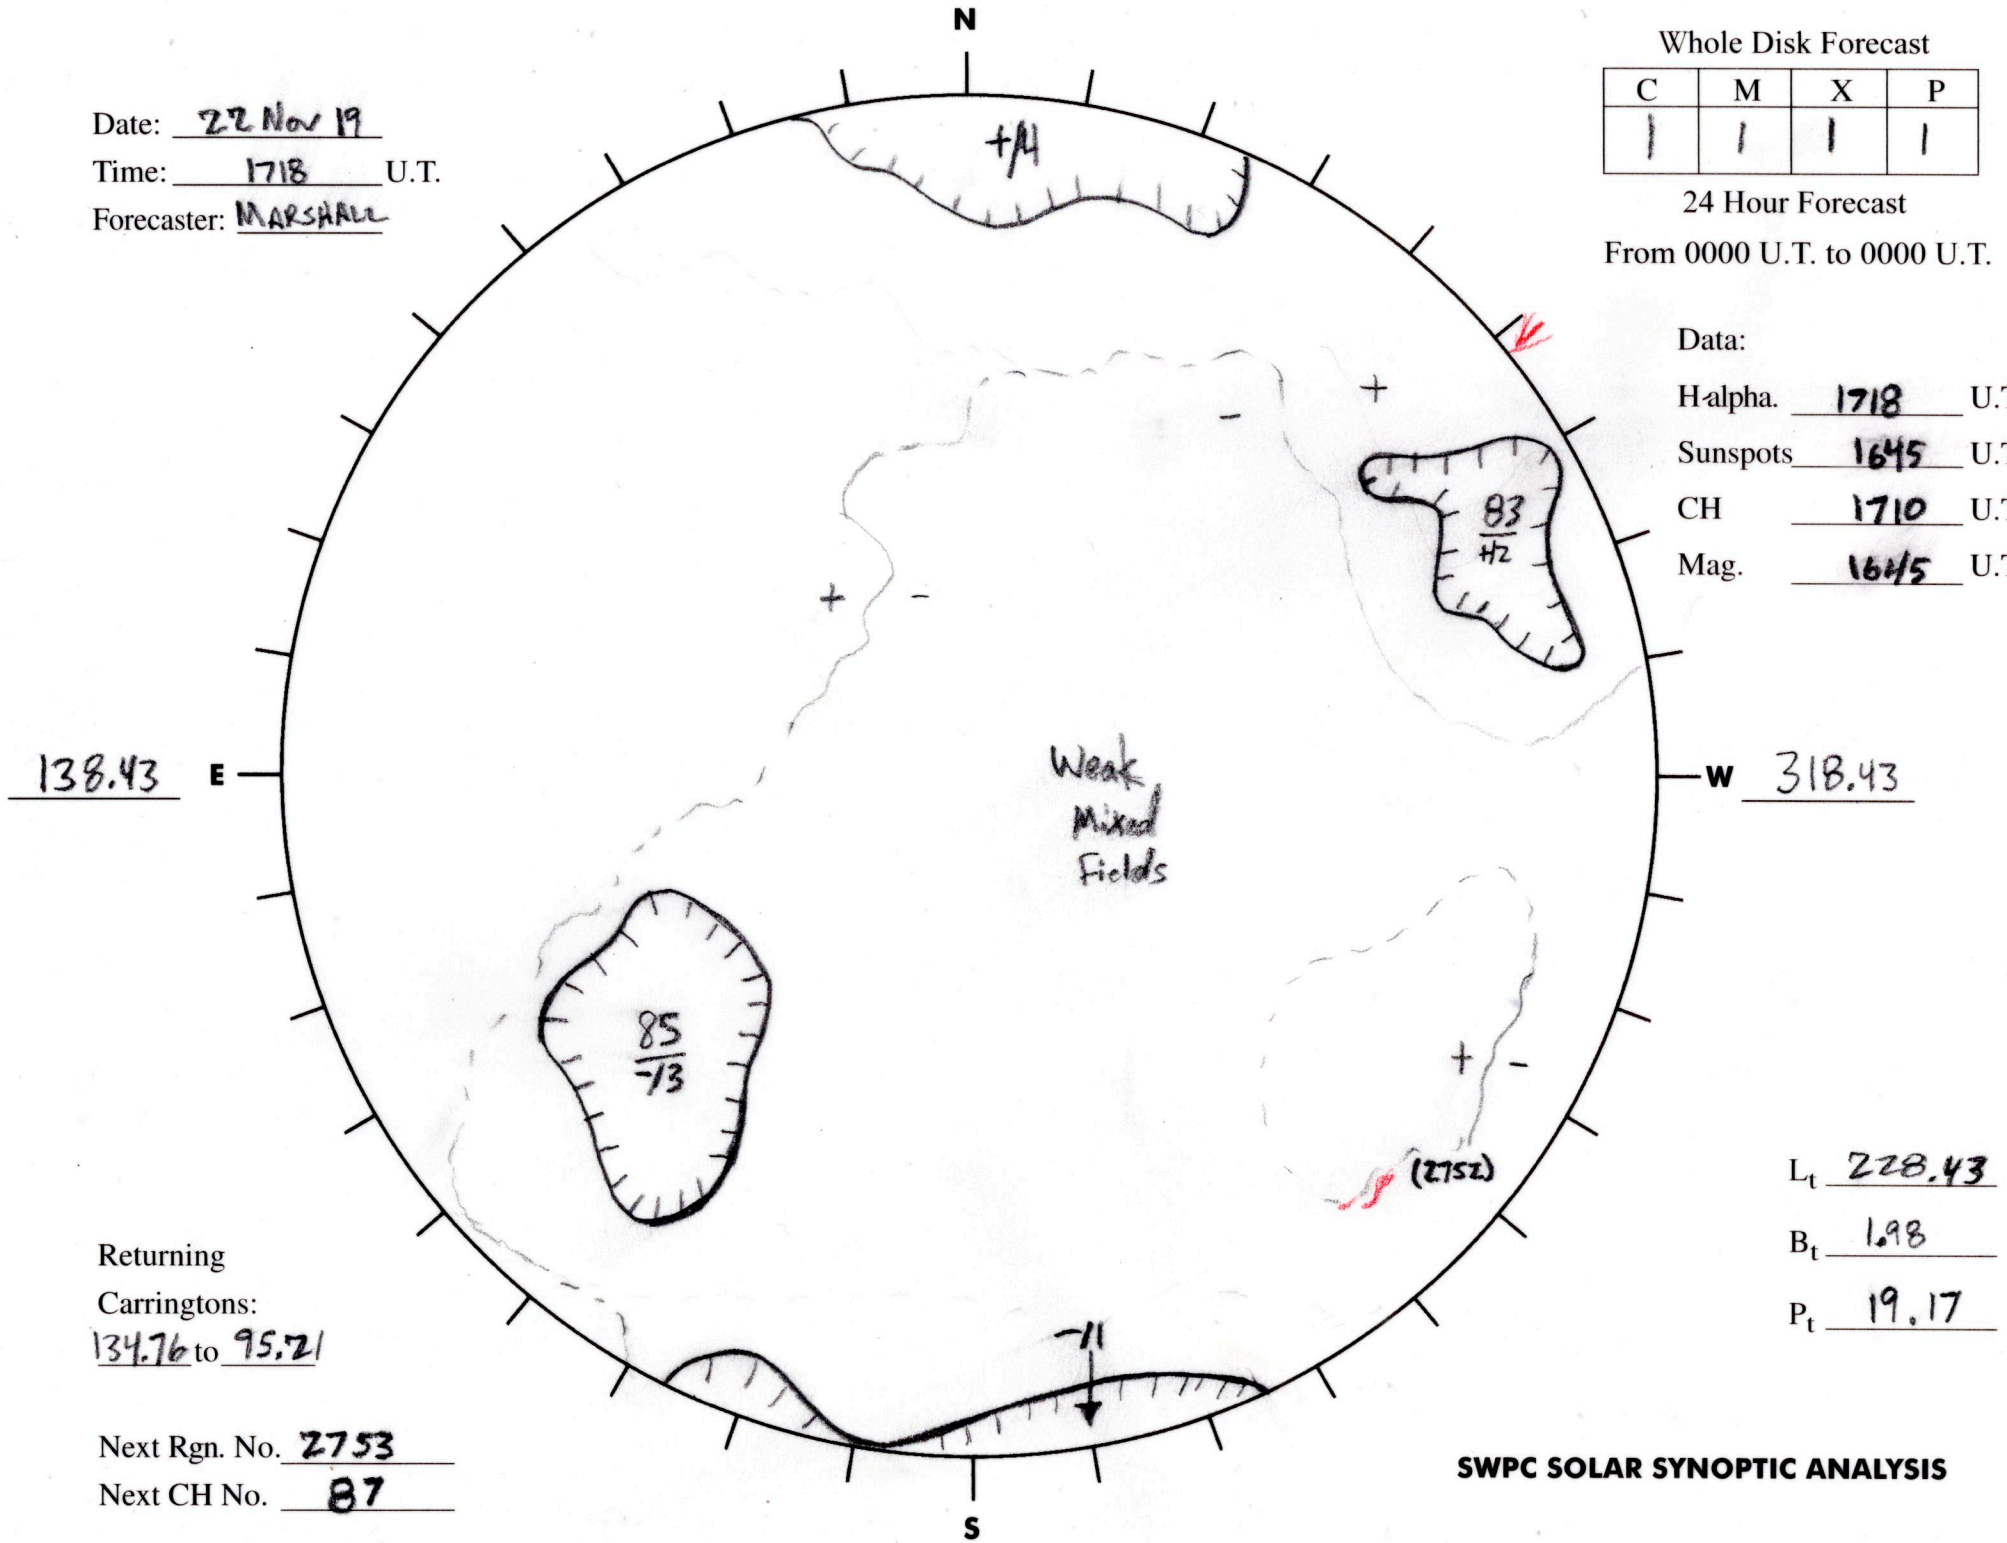

Date: 22 Nov 19
 Time: 1718 U.T.
 Forecaster: MARSHALL

Whole Disk Forecast

C	M	X	P
1	1	1	1

24 Hour Forecast
 From 0000 U.T. to 0000 U.T.

Data:
 H-alpha. 1718 U.T.
 Sunspots 1645 U.T.
 CH 1710 U.T.
 Mag. 1645 U.T.

138.43 E

W 318.43

Returning
 Carringtons:
134.76 to 95.21

Next Rgn. No. 2753
 Next CH No. 87

L_t 228.43
 B_t 1.98
 P_t 19.17