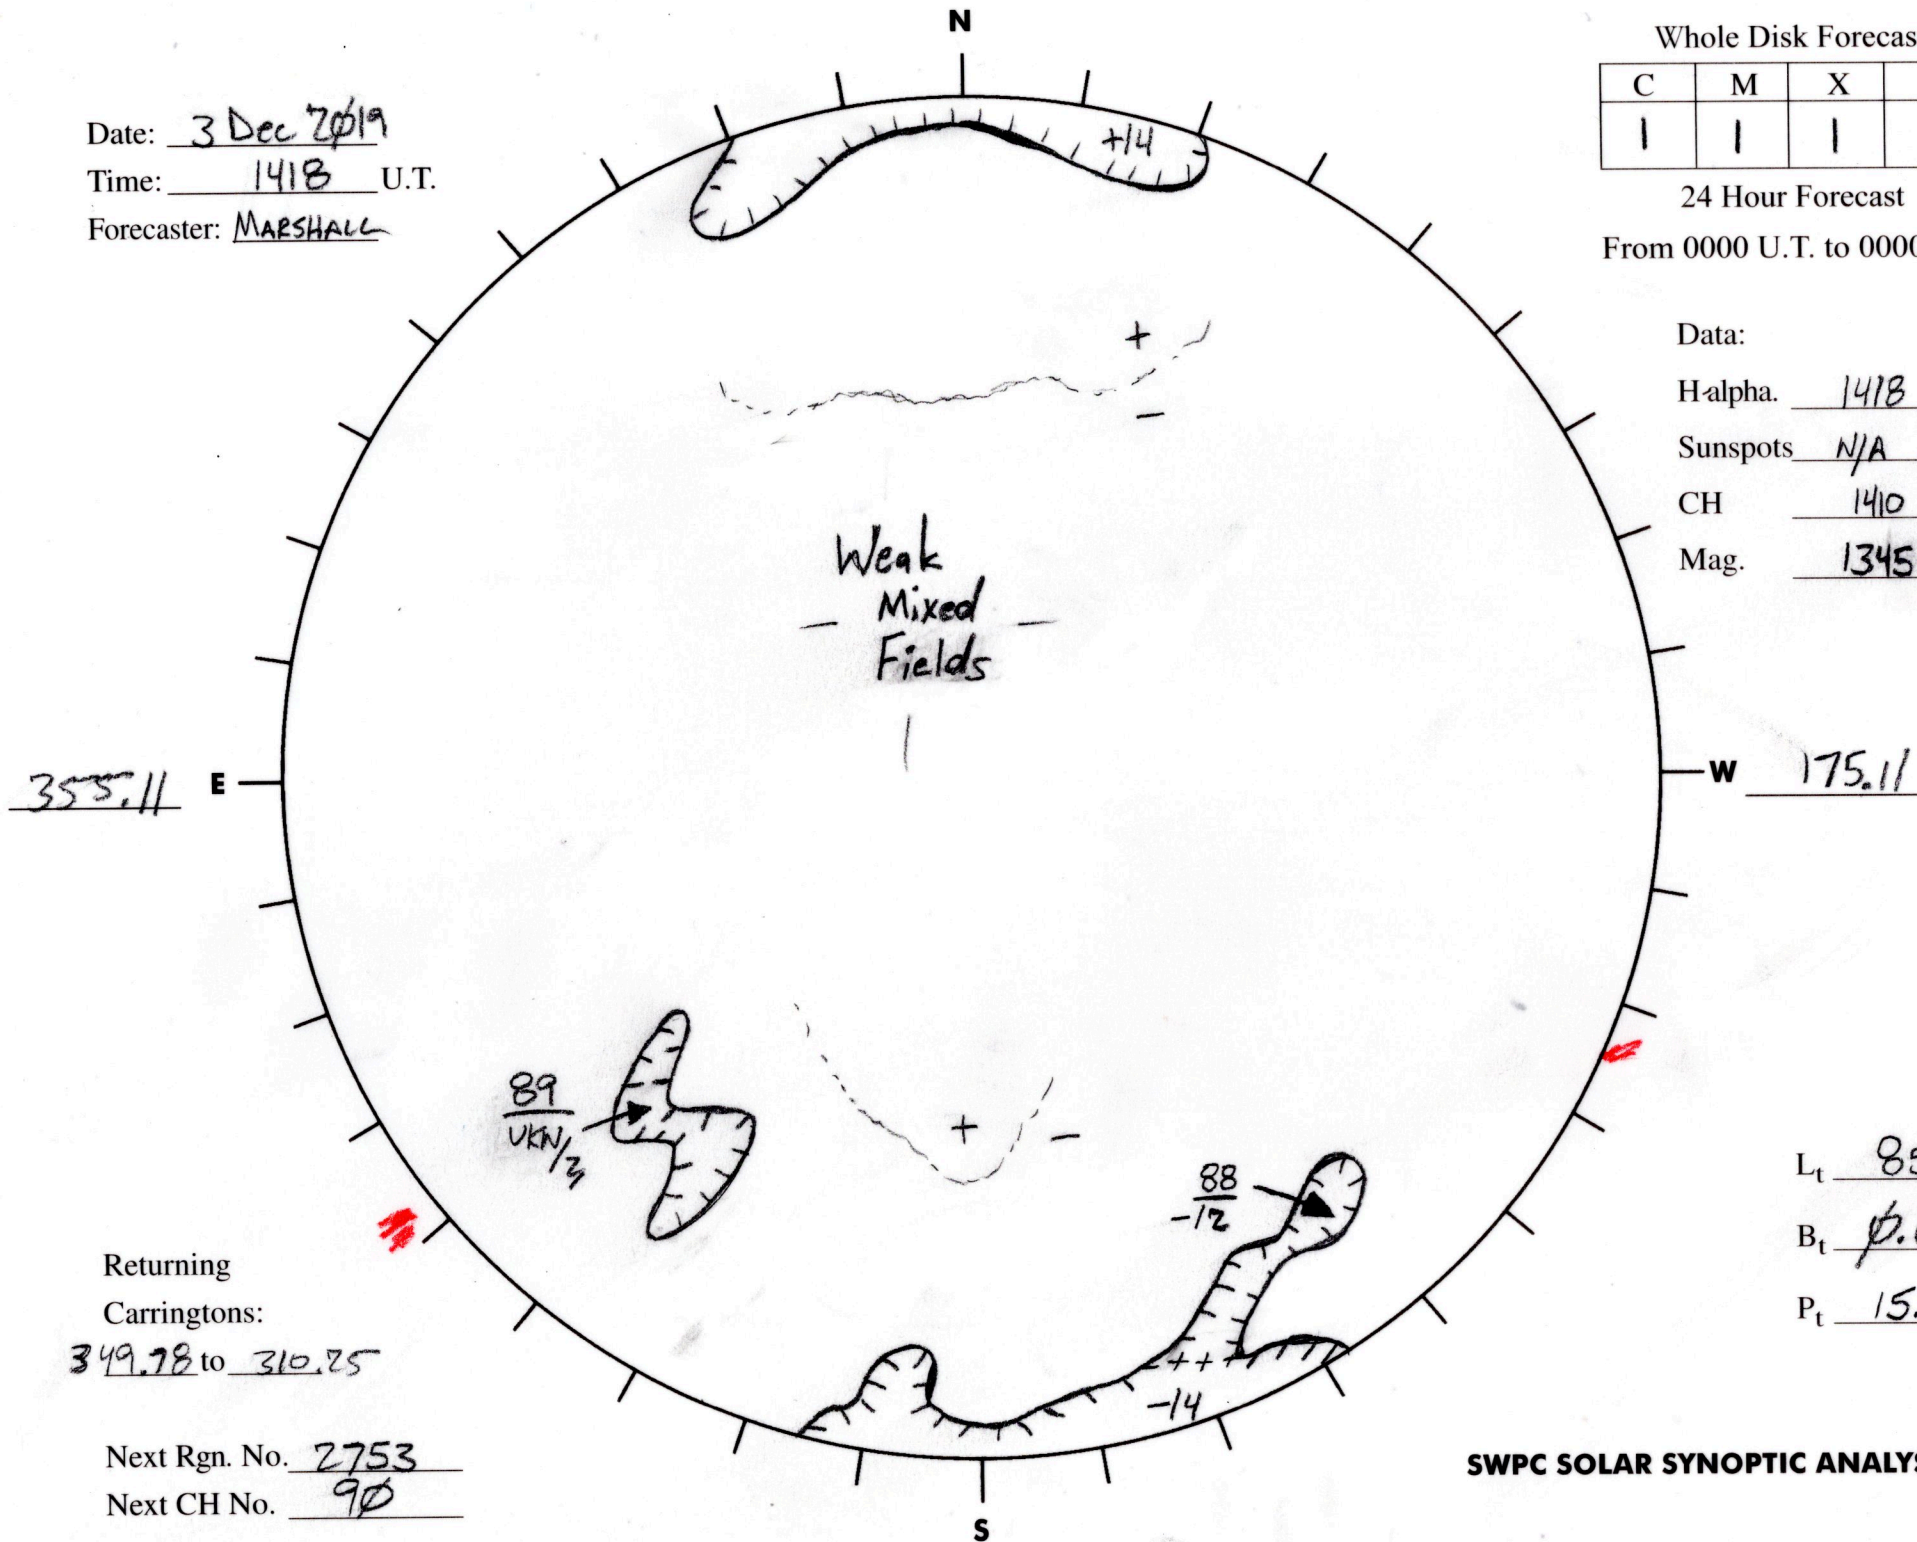

Date: 3 Dec 70/19  
 Time: 1418 U.T.  
 Forecaster: MARSHALL

Whole Disk Forecast

C	M	X	P

24 Hour Forecast

From 0000 U.T. to 0000 U.T.

Data:

Halp. 1418 U.T.

Sunspots N/A U.T.

CH 1410 U.T.

Mag. 1345 U.T.

355.11 E

W 175.11

Returning Carringtons:  
349.78 to 310.25

$L_t$  85.11

$B_t$  0.62

$P_t$  15.21

Next Rgn. No. 2753  
 Next CH No. 90