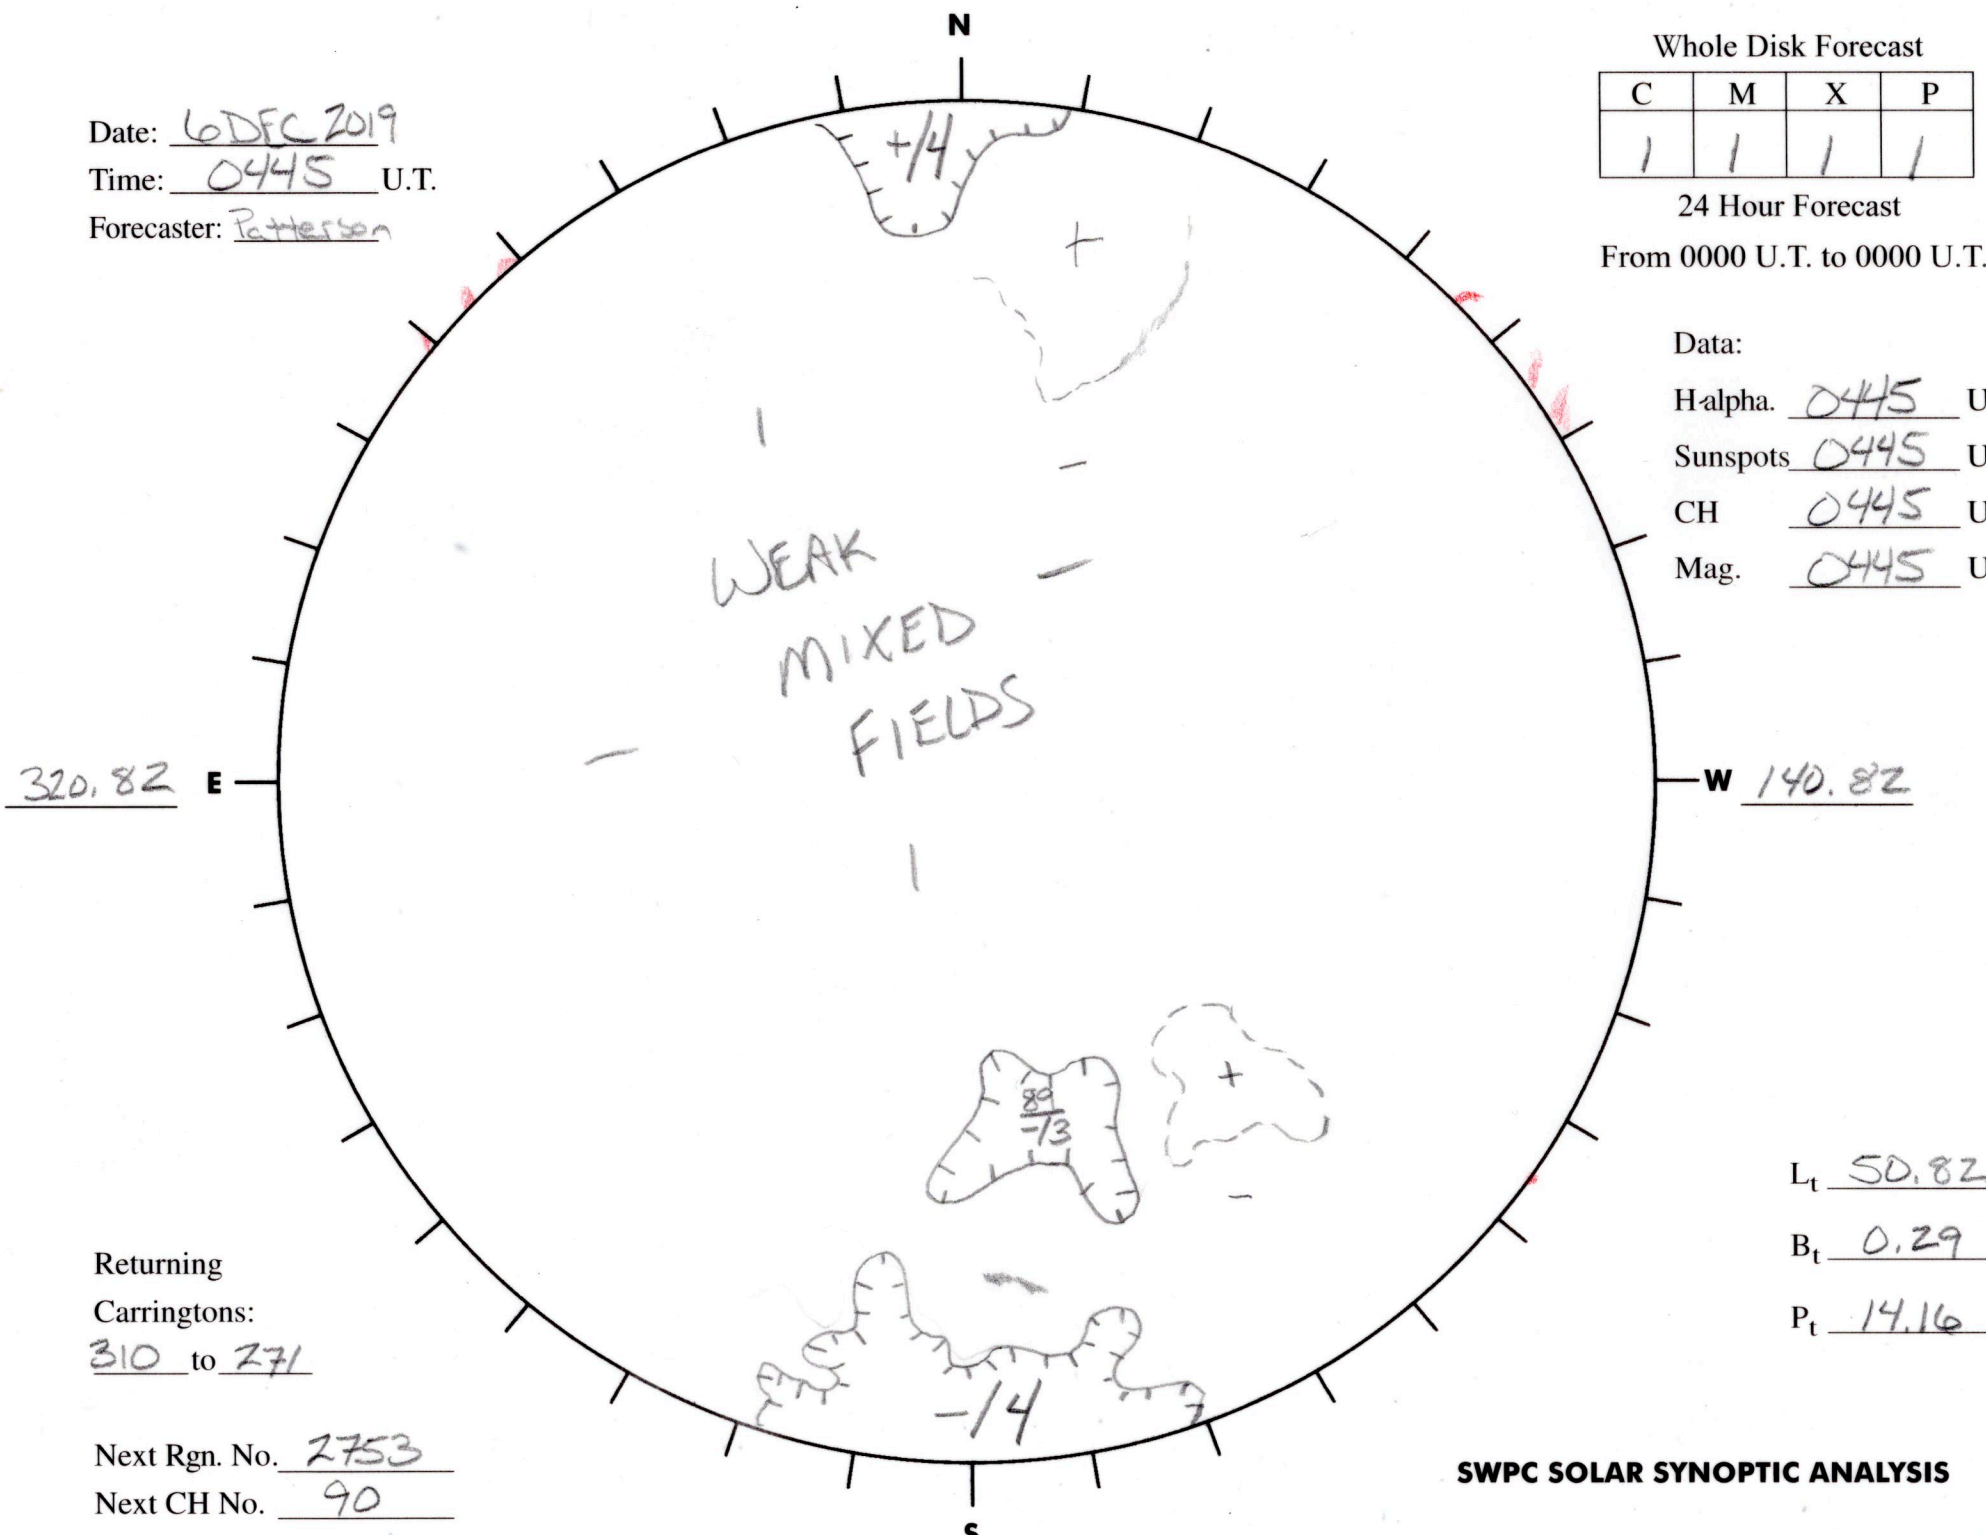

Date: 6 DEC 2019
 Time: 0445 U.T.
 Forecaster: Patterson

Whole Disk Forecast

C	M	X	P
1	1	1	1

24 Hour Forecast

From 0000 U.T. to 0000 U.T.

Data:

H-alpha. 0445 U.T.

Sunspots 0445 U.T.

CH 0445 U.T.

Mag. 0445 U.T.

320.82 E

W 140.82

Returning
 Carringtons:
310 to 271

Next Rgn. No. 2753
 Next CH No. 90

L_t 50.82
 B_t 0.29
 P_t 14.16