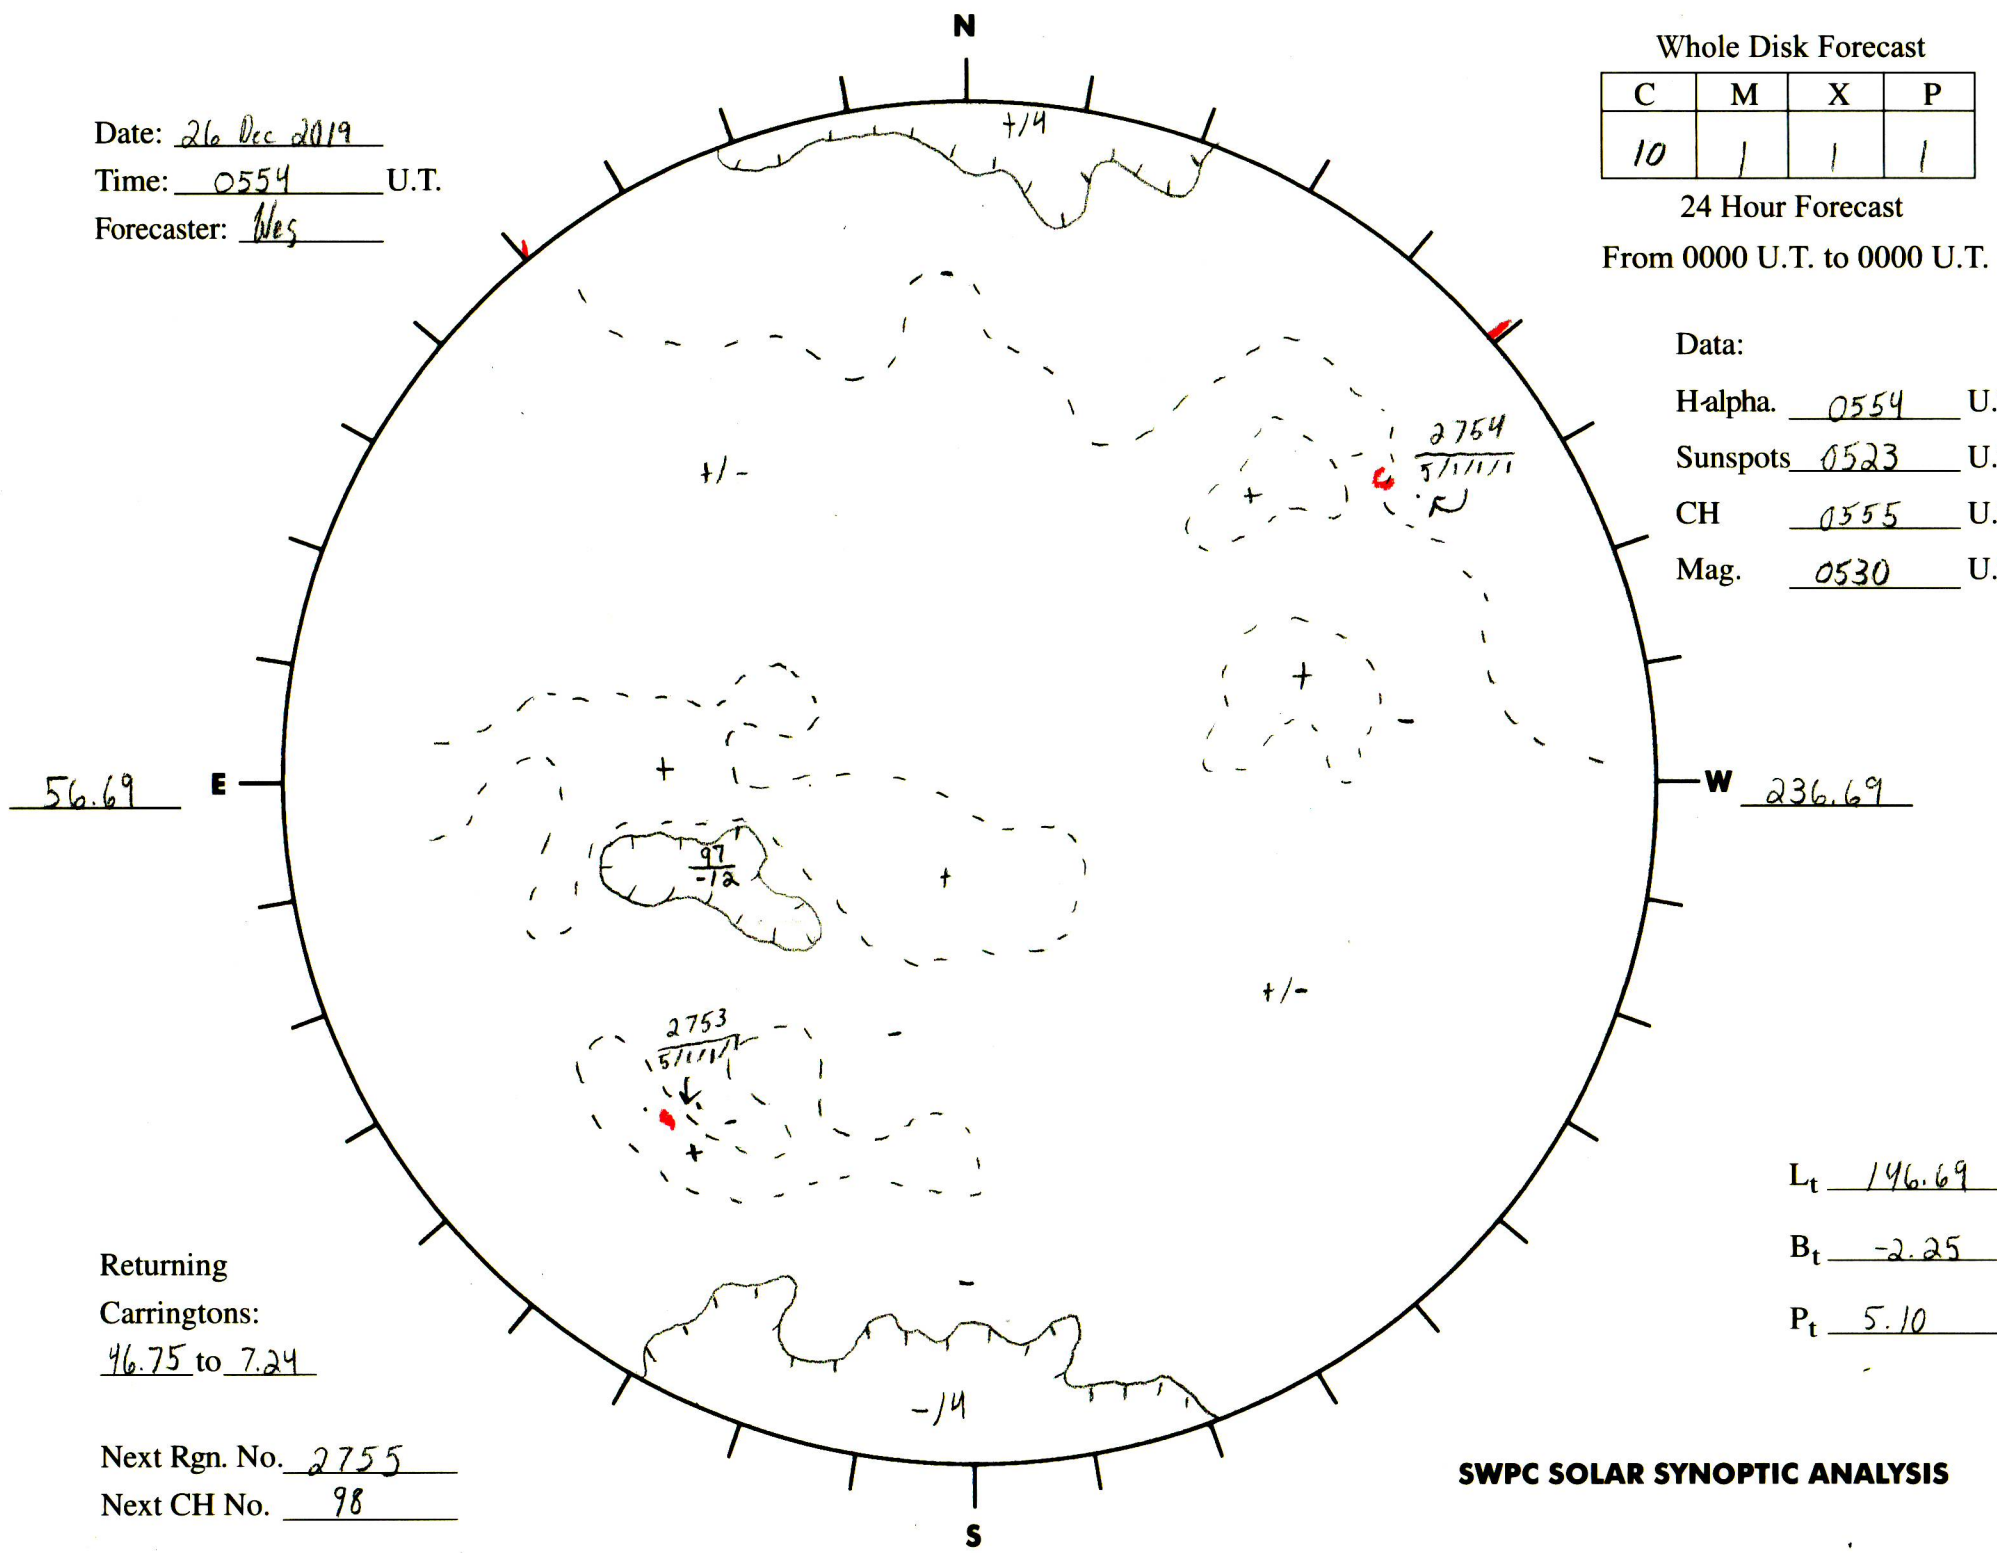

Whole Disk Forecast

C	M	X	P
10	1	1	1

24 Hour Forecast

From 0000 U.T. to 0000 U.T.

Data:

H-alpha. 0554 U.T.

Sunspots 0523 U.T.

CH 0555 U.T.

Mag. 0530 U.T.

L_t 146.69

B_t -2.25

P_t 5.10

SWPC SOLAR SYNOPTIC ANALYSIS

Date: 26 Dec 2019

Time: 0554 U.T.

Forecaster: Nes

Returning

Carringtons:

46.75 to 7.24

Next Rgn. No. 2755

Next CH No. 98