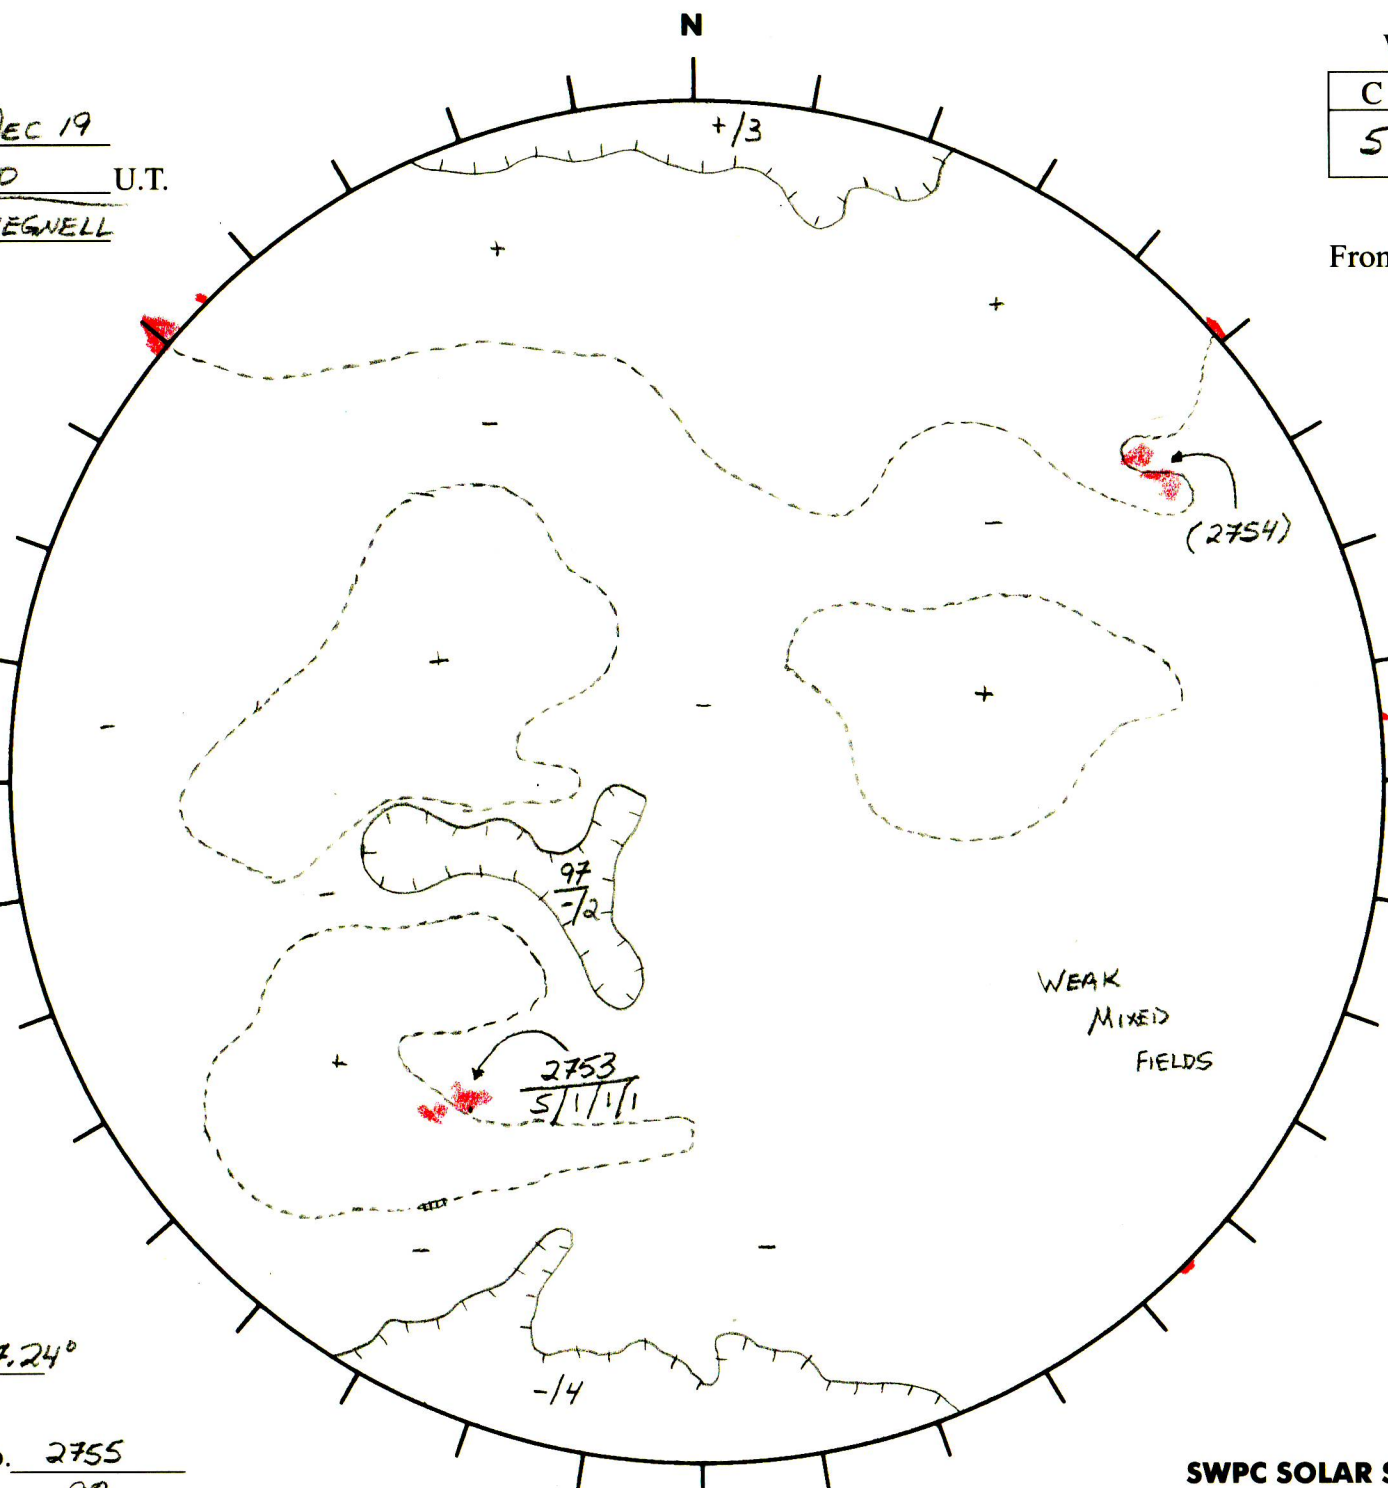

Date: 26 DEC 19  
 Time: 1400 U.T.  
 Forecaster: JEGNELL

Whole Disk Forecast

C	M	X	P
5	1	1	1

24 Hour Forecast  
 From 0000 U.T. to 0000 U.T.

Data:  
 H-alpha. 1400 U.T.  
 Sunspots 1352 U.T.  
 CH 1356 U.T.  
 Mag. 1400 U.T.

052.24° E

W 232.24°

Returning  
 Carringtons:  
046.75° to 007.24°

$L_t$  142.24°  
 $B_t$  -2.29°  
 $P_t$  4.94°

Next Rgn. No. 2755  
 Next CH No. 98