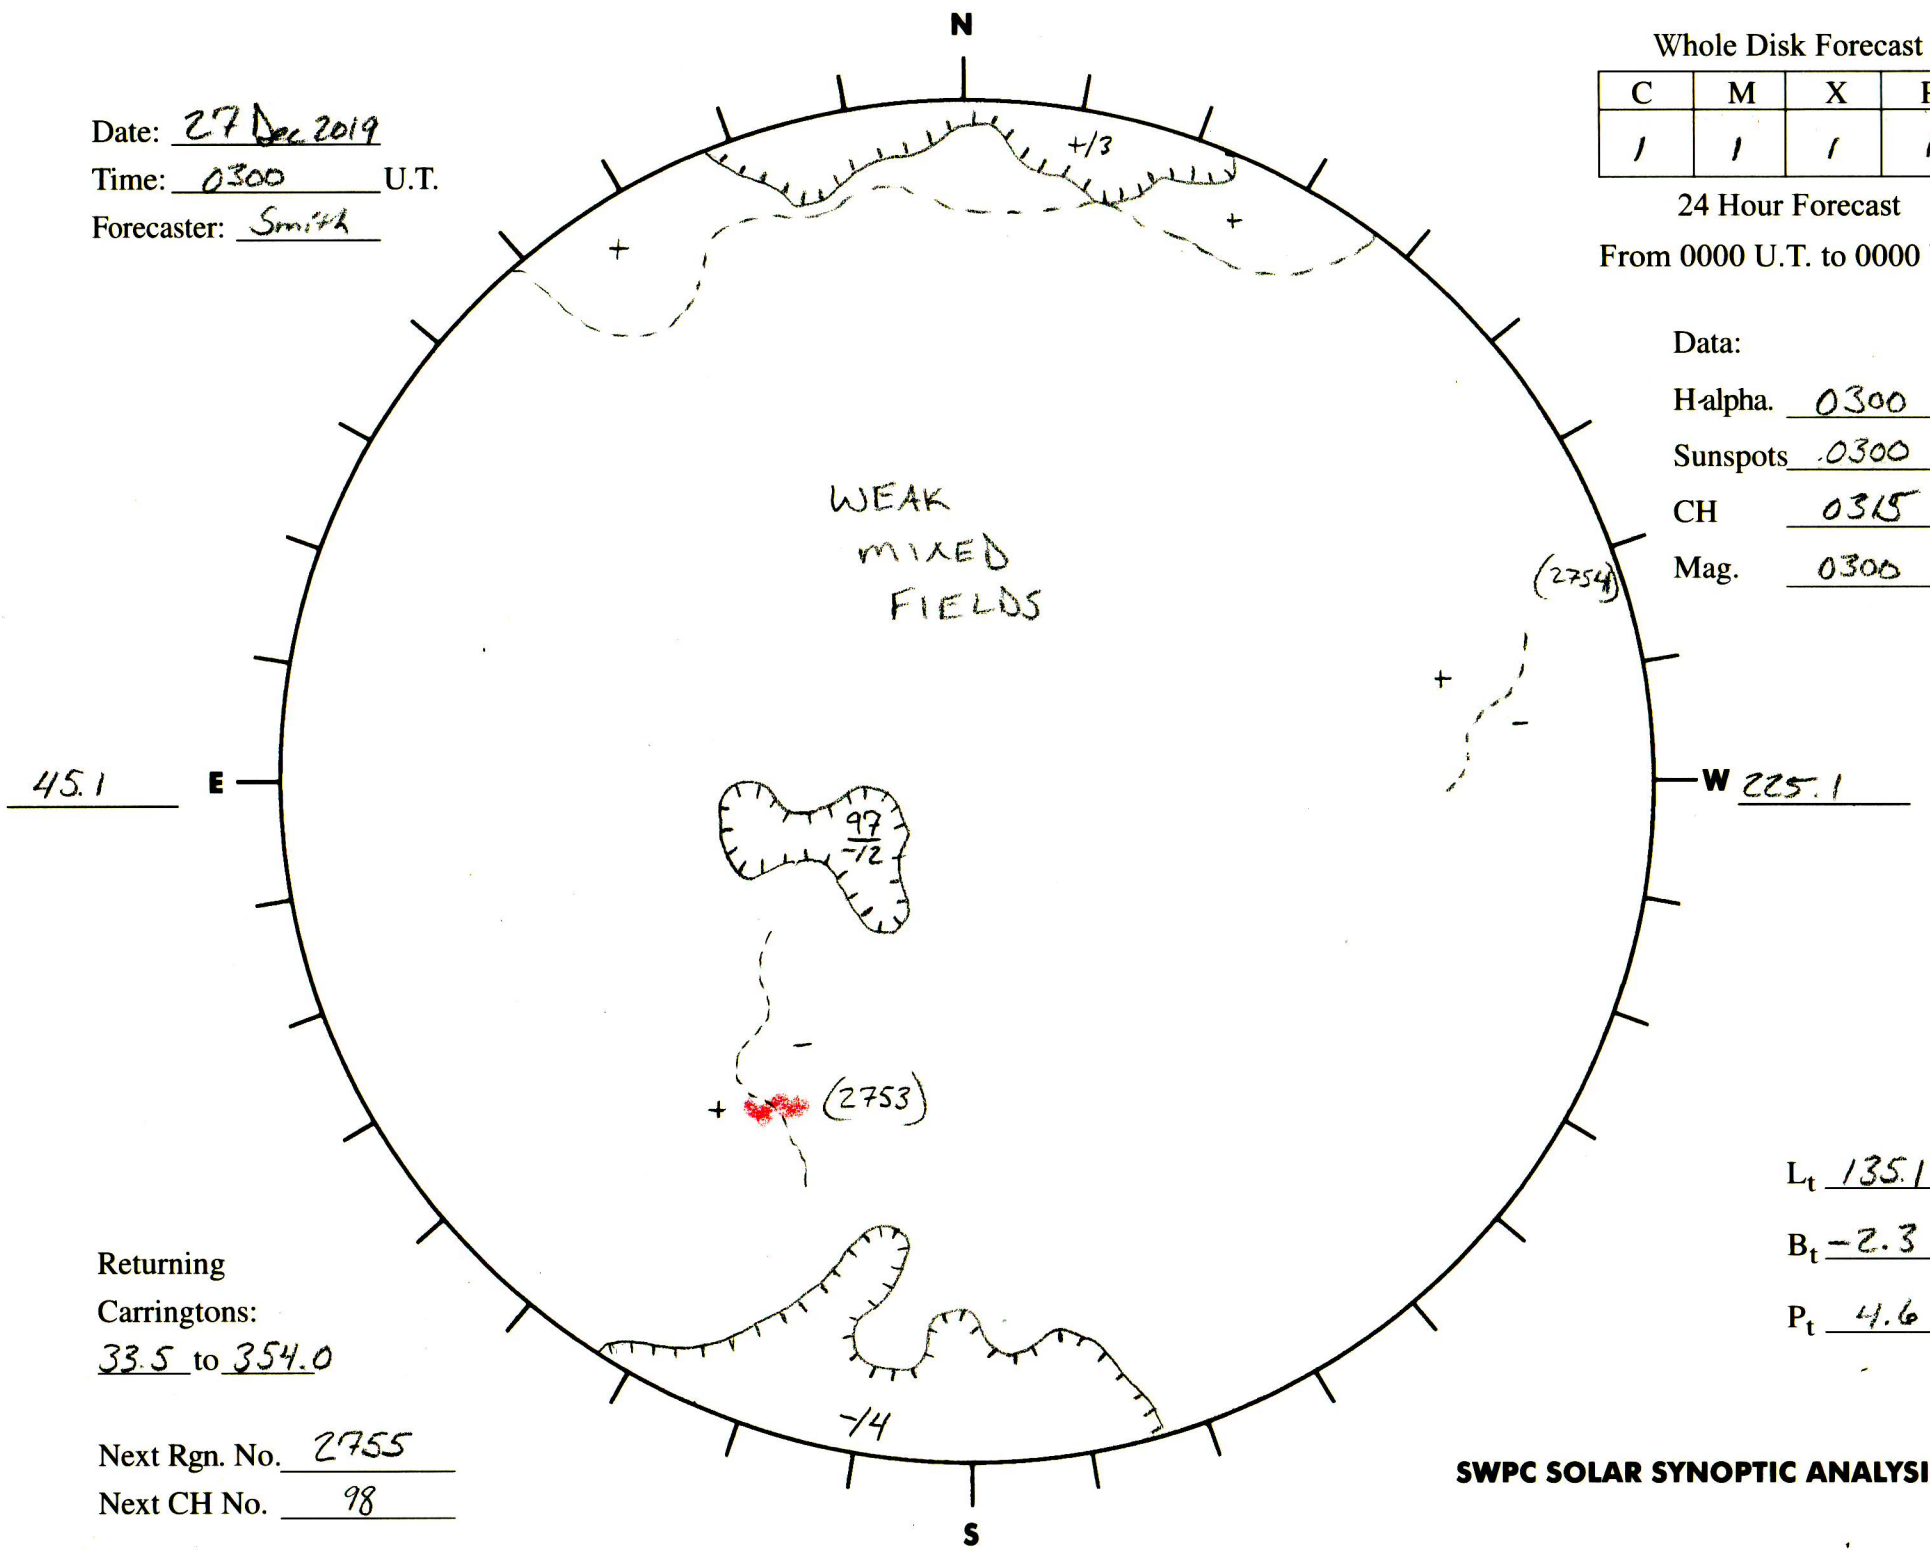

Date: 27 Dec 2019  
 Time: 0300 U.T.  
 Forecaster: Smith

Whole Disk Forecast

| C | M | X | P |
|---|---|---|---|
| / | / | / | / |

24 Hour Forecast  
 From 0000 U.T. to 0000 U.T.

Data:  
 H-alpha. 0300 U.T.  
 Sunspots .0300 U.T.  
 CH 0315 U.T.  
 Mag. 0300 U.T.

Returning  
 Carringtons:  
33.5 to 354.0

Next Rgn. No. 2755  
 Next CH No. 98

$L_t$  135.1  
 $B_t$  -2.3  
 $P_t$  4.6