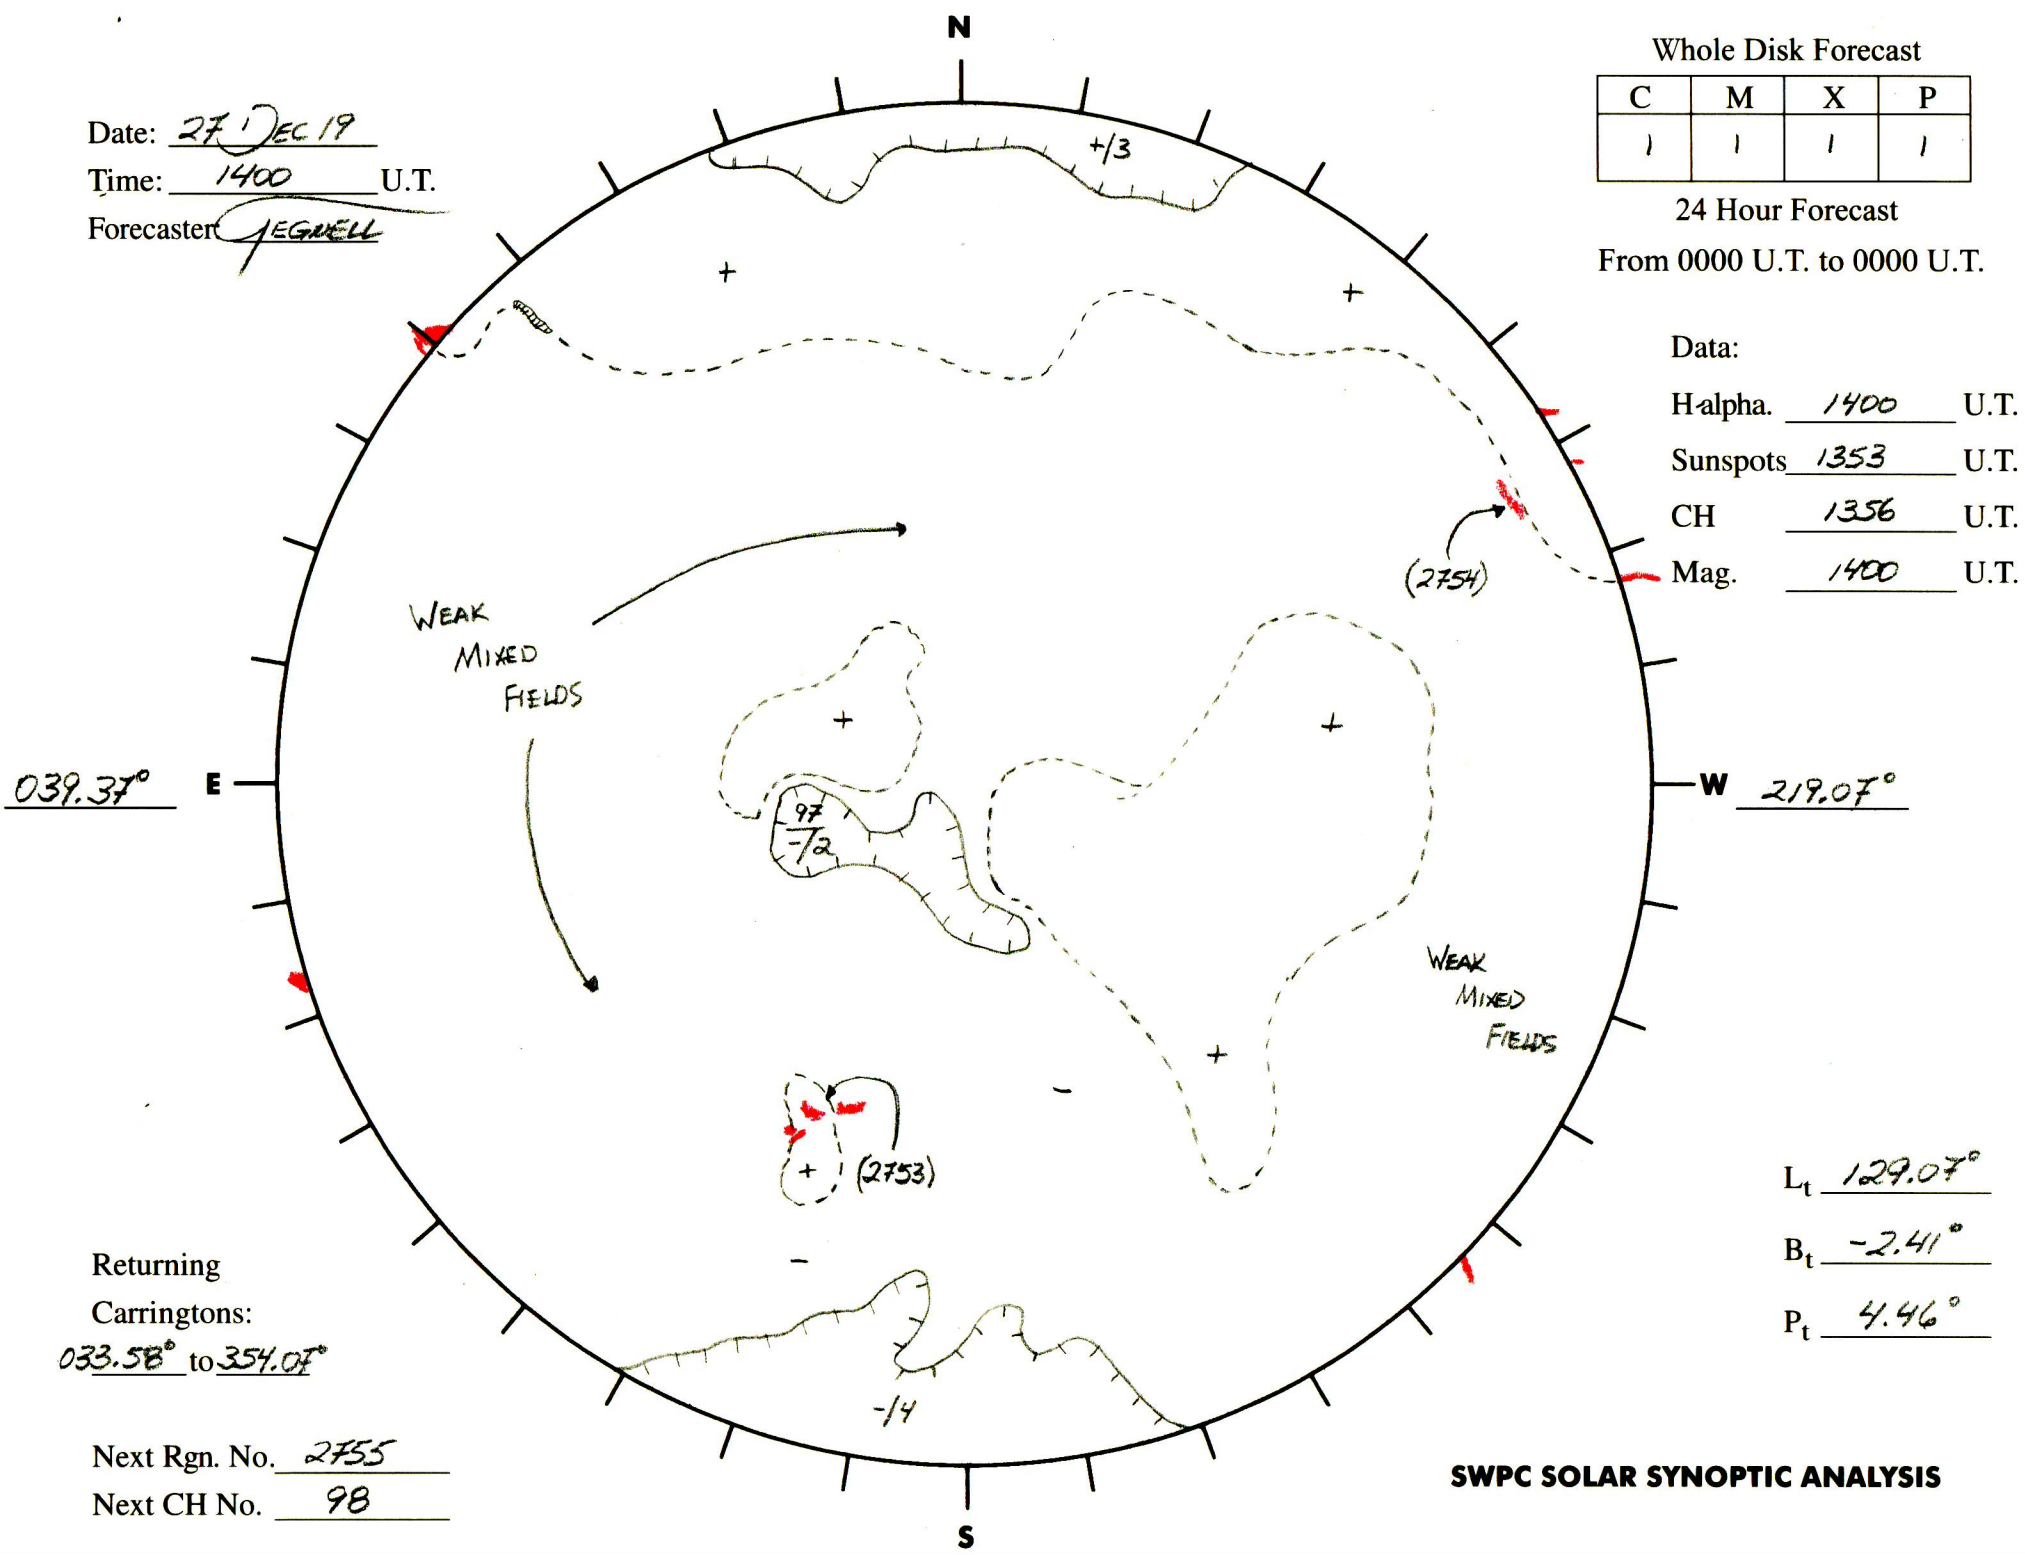

Date: 27 DEC 19  
 Time: 1400 U.T.  
 Forecaster: JEGWELL

Whole Disk Forecast

C	M	X	P
1	1	1	1

24 Hour Forecast  
 From 0000 U.T. to 0000 U.T.

Data:  
 H-alpha. 1400 U.T.  
 Sunspots 1353 U.T.  
 CH 1356 U.T.  
 Mag. 1400 U.T.

039.37° E

W 219.07°

Returning Carringtons:  
033.58° to 354.07°

$L_t$  129.07°  
 $B_t$  -2.41°  
 $P_t$  4.46°

Next Rgn. No. 2755  
 Next CH No. 98