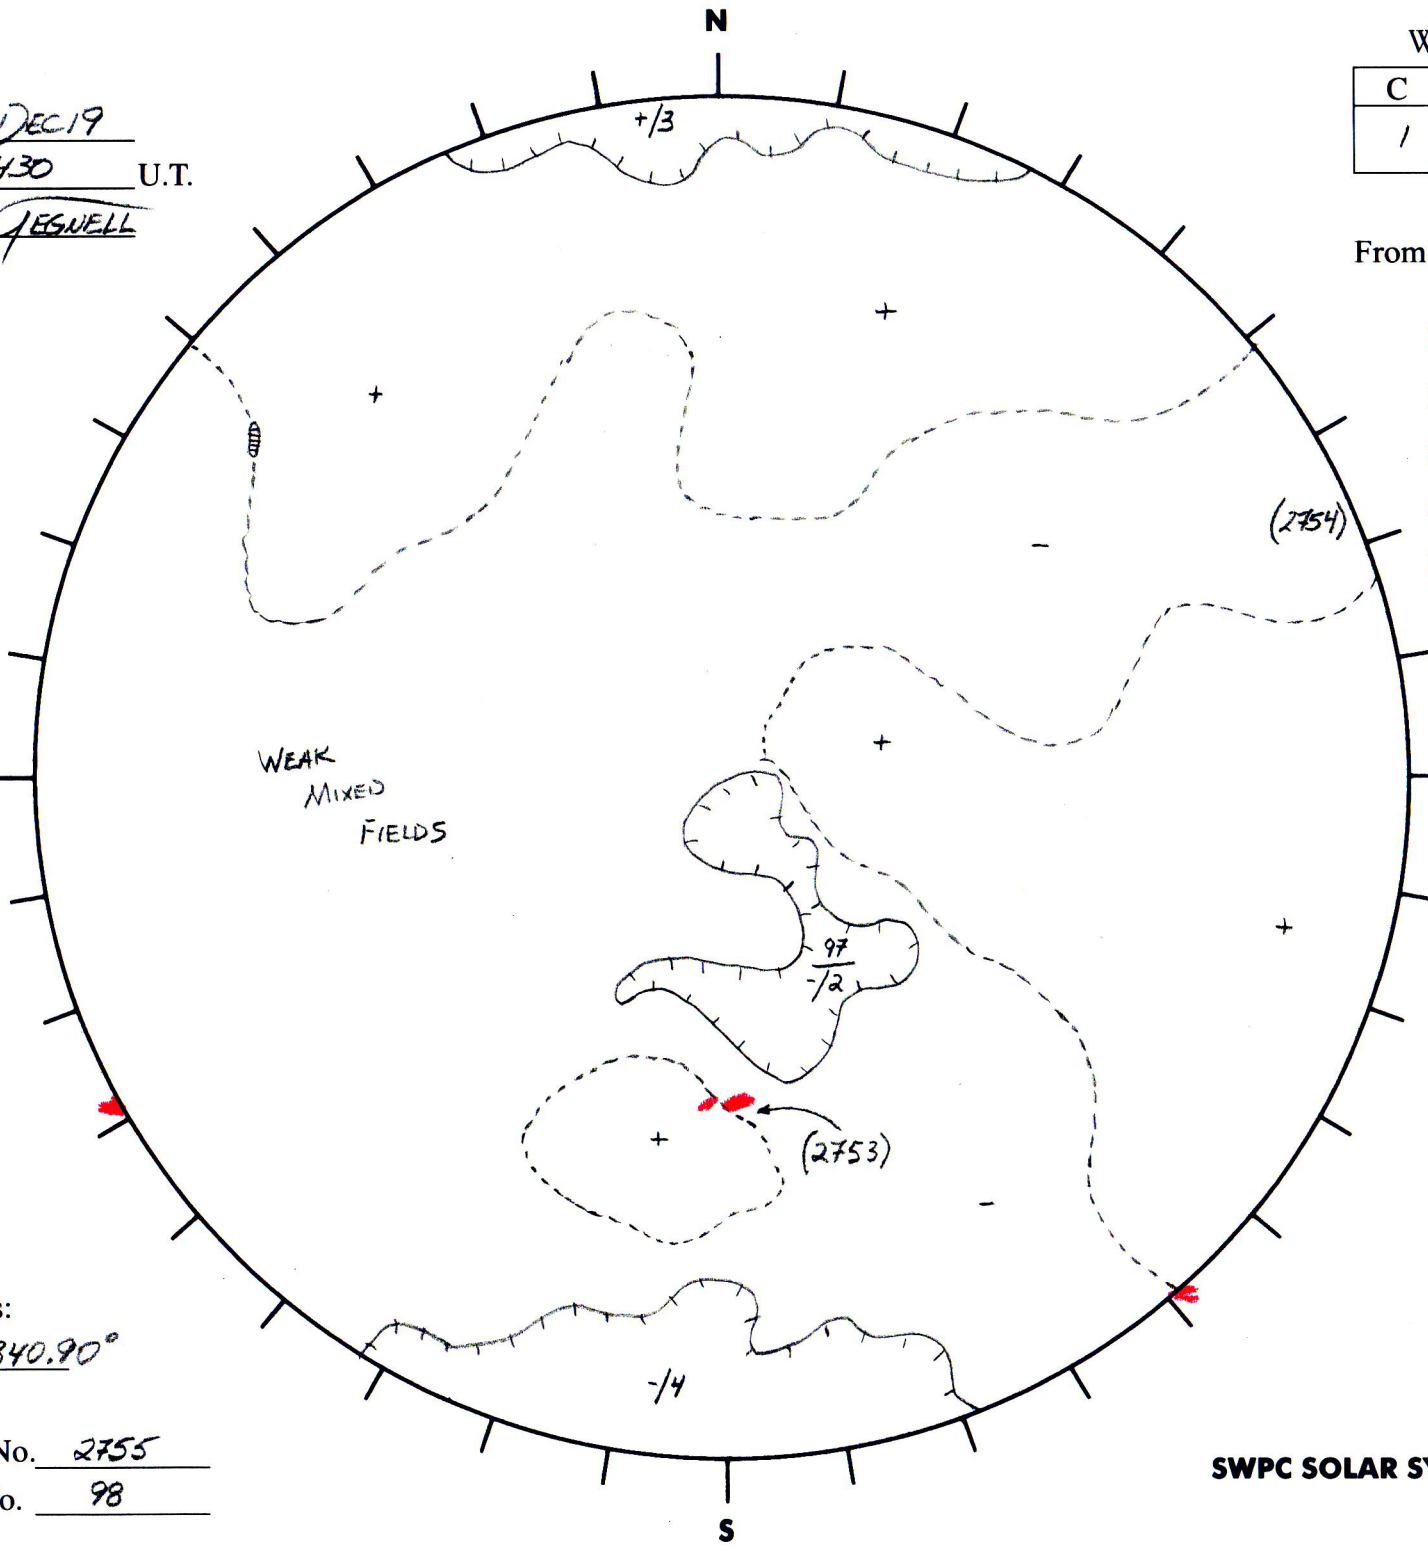

Date: 28 DEC 19
 Time: 1430 U.T.
 Forecaster: JESWELL

Whole Disk Forecast

C	M	X	P
/	/	/	/

24 Hour Forecast
 From 0000 U.T. to 0000 U.T.

Data:
 Halpha. 1430 U.T.
 Sunspots .1423 U.T.
 CH 1425 U.T.
 Mag. 1430 U.T.

025.62° E

W 205.62°

Returning
 Carringtons:
020.41° to 340.90°

L_t 115.62°
 B_t -2.53°
 P_t 3.96°

Next Rgn. No. 2755
 Next CH No. 98