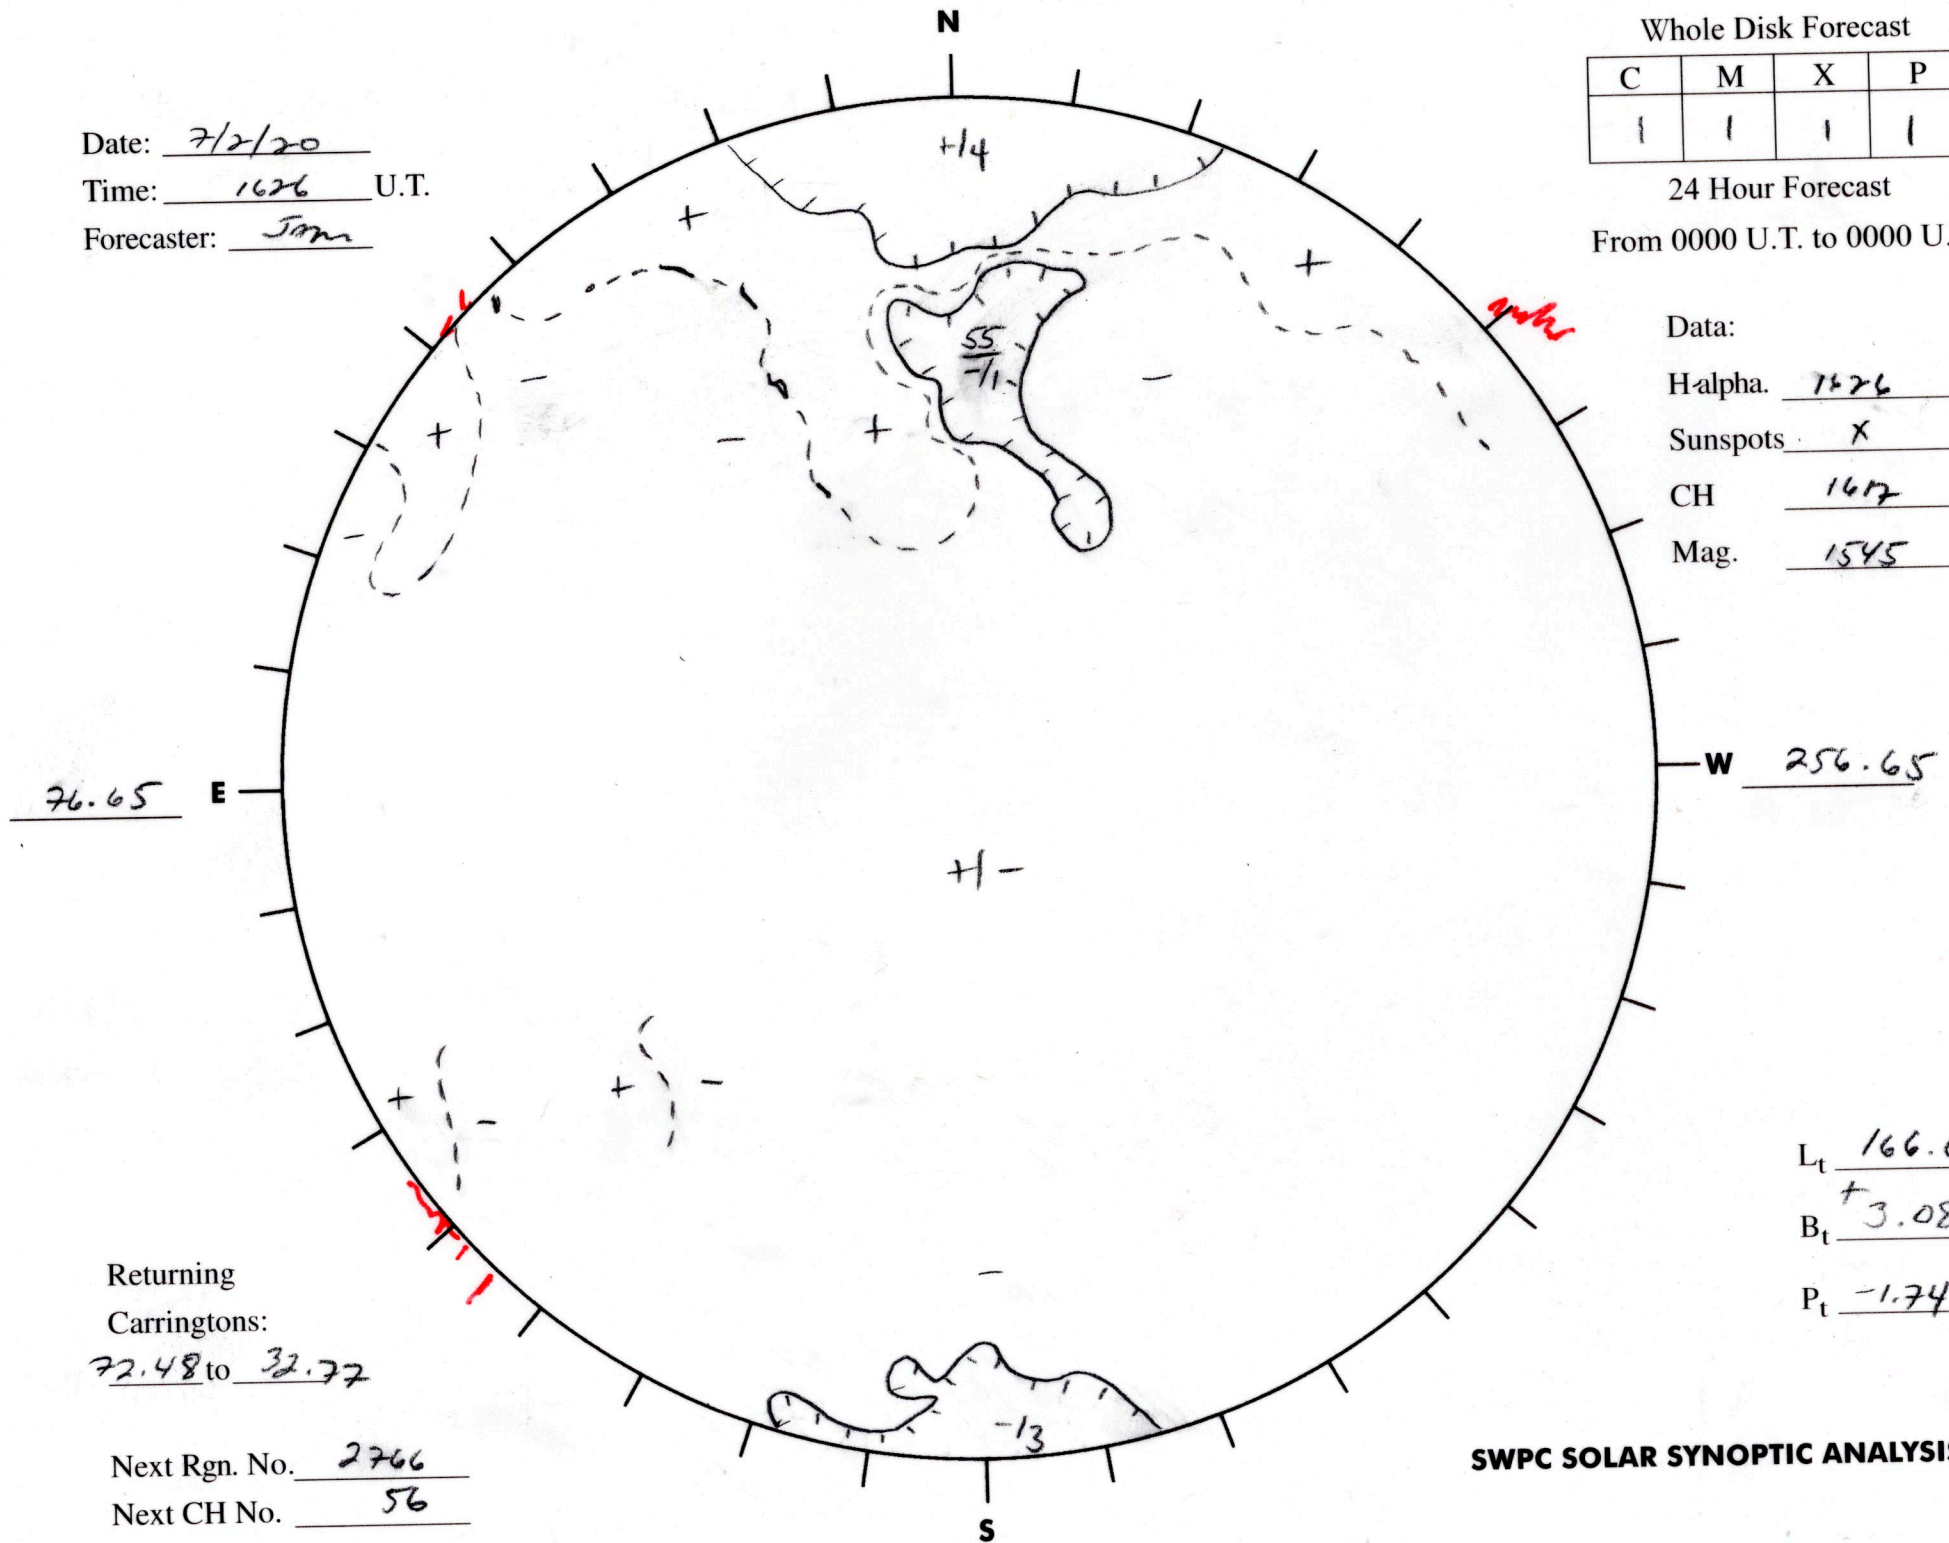

Date: 7/2/20
 Time: 1626 U.T.
 Forecaster: Sam

Whole Disk Forecast

C	M	X	P

24 Hour Forecast
 From 0000 U.T. to 0000 U.T.

Data:

H-alpha. 1626 U.T.

Sunspots X U.T.

CH 1617 U.T.

Mag. 1545 U.T.

Returning Carringtons:
72.48 to 32.77

Next Rgn. No. 2766
 Next CH No. 56

L_t 166.65
 B_t +3.08
 P_t -1.74

SWPC SOLAR SYNOPTIC ANALYSIS