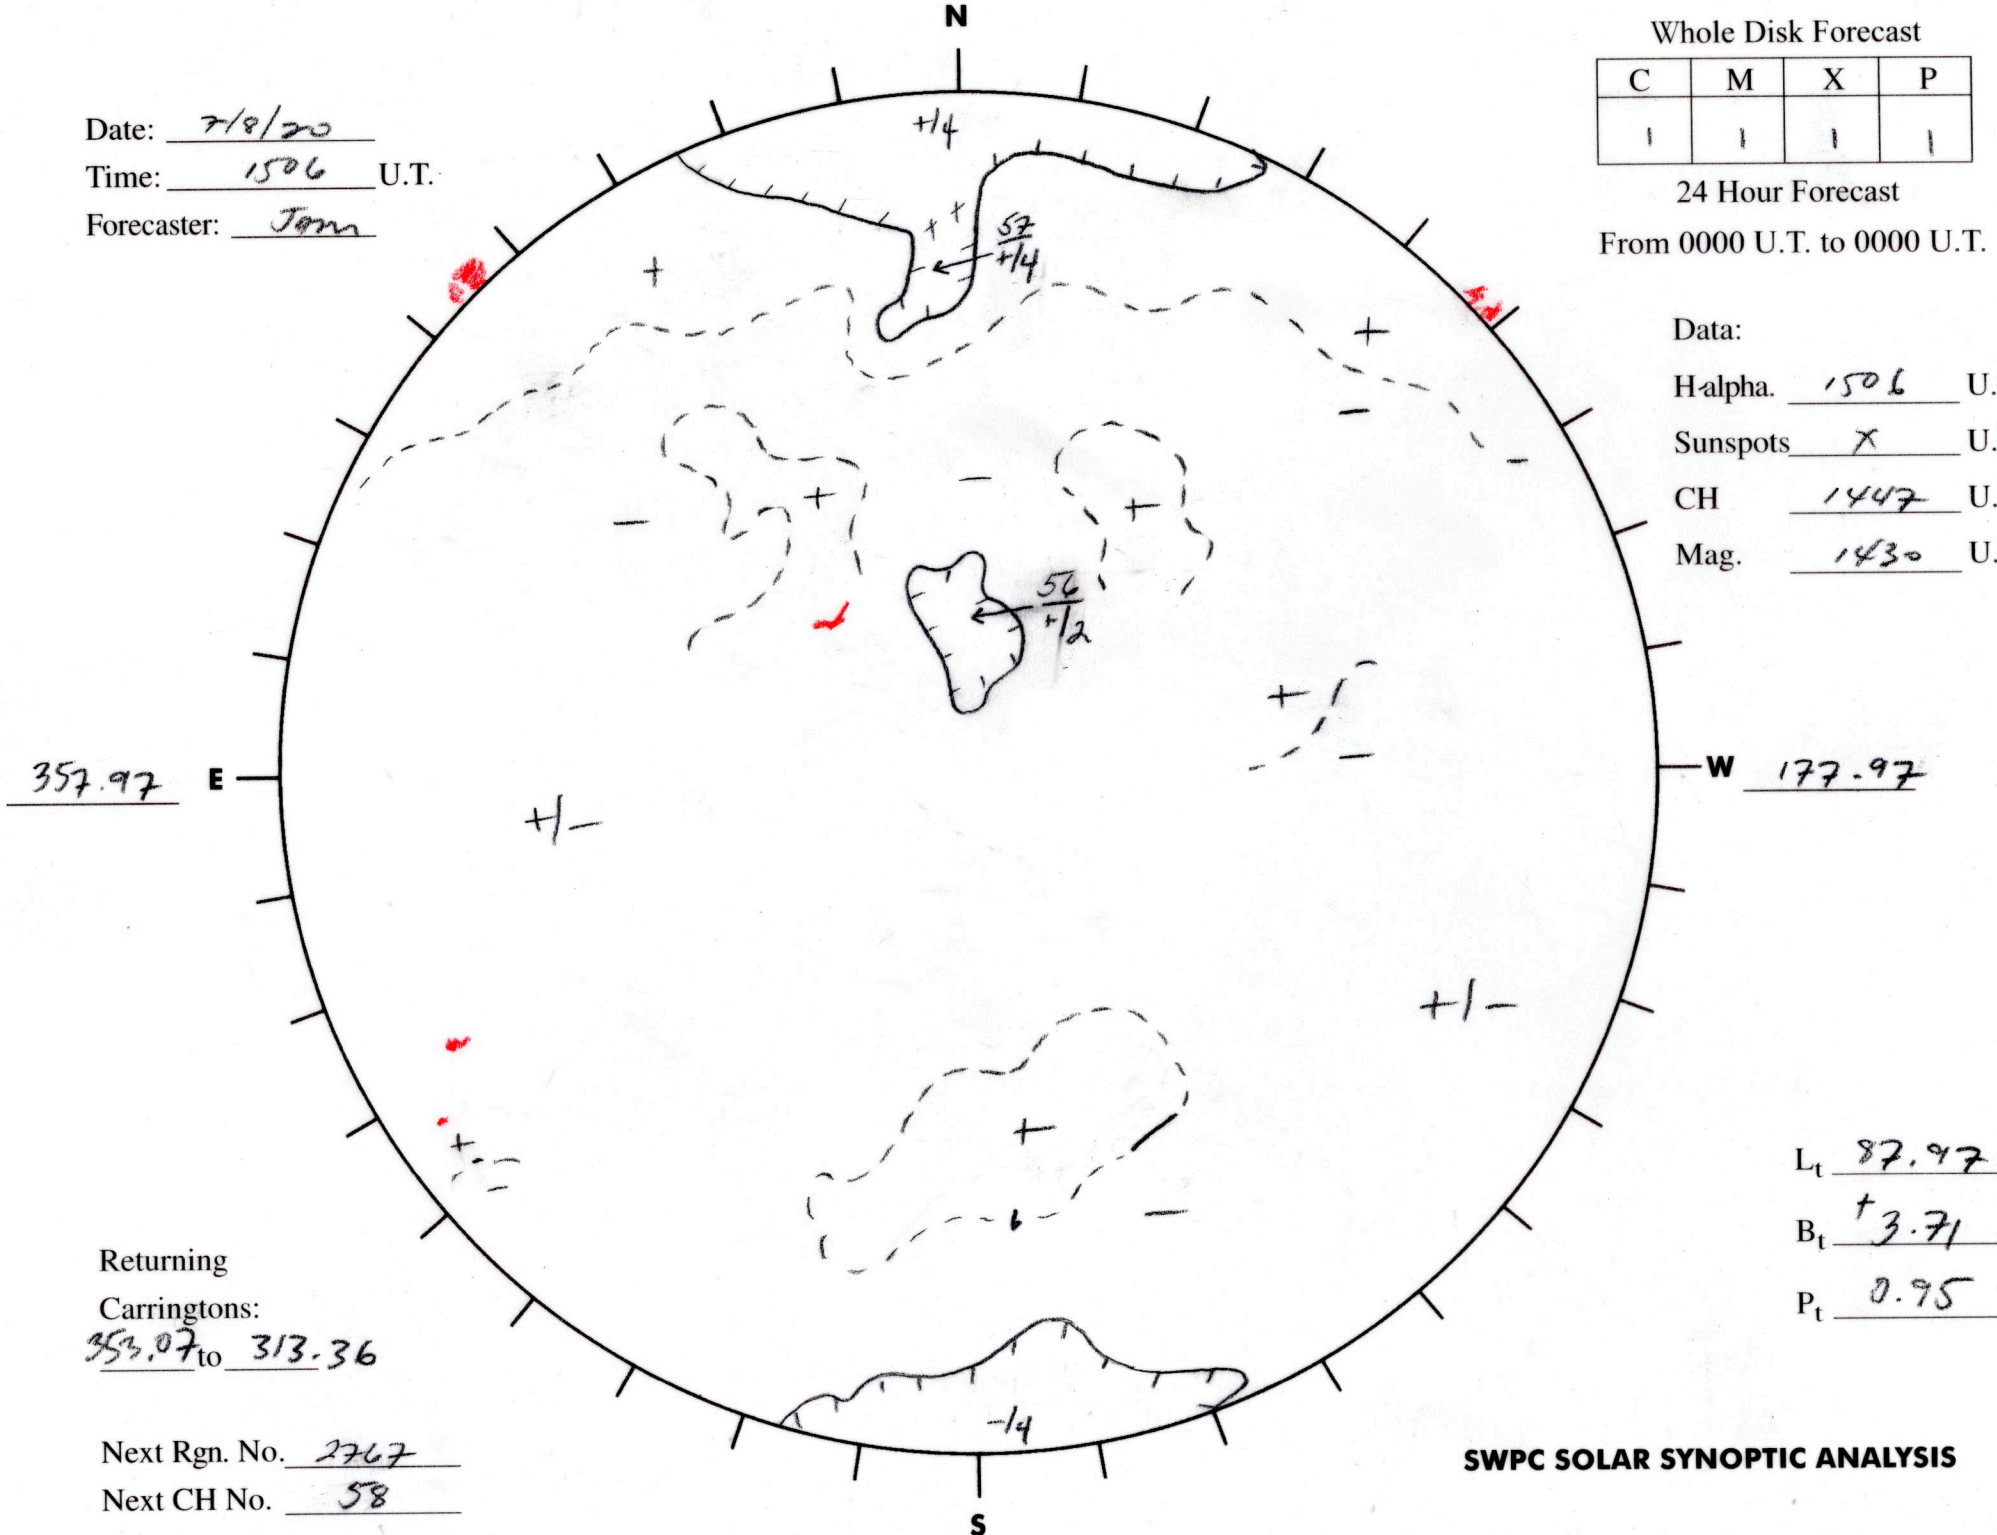

Date: 7/8/20
 Time: 1506 U.T.
 Forecaster: Jam

Whole Disk Forecast

| C | M | X | P |
|---|---|---|---|
| 1 | 1 | 1 | 1 |

24 Hour Forecast
 From 0000 U.T. to 0000 U.T.

Data:
 H-alpha. 1506 U.T.
 Sunspots X U.T.
 CH 1447 U.T.
 Mag. 1430 U.T.

Returning Carringtons:
353.07 to 313.36

Next Rgn. No. 2767
 Next CH No. 58

SWPC SOLAR SYNOPTIC ANALYSIS