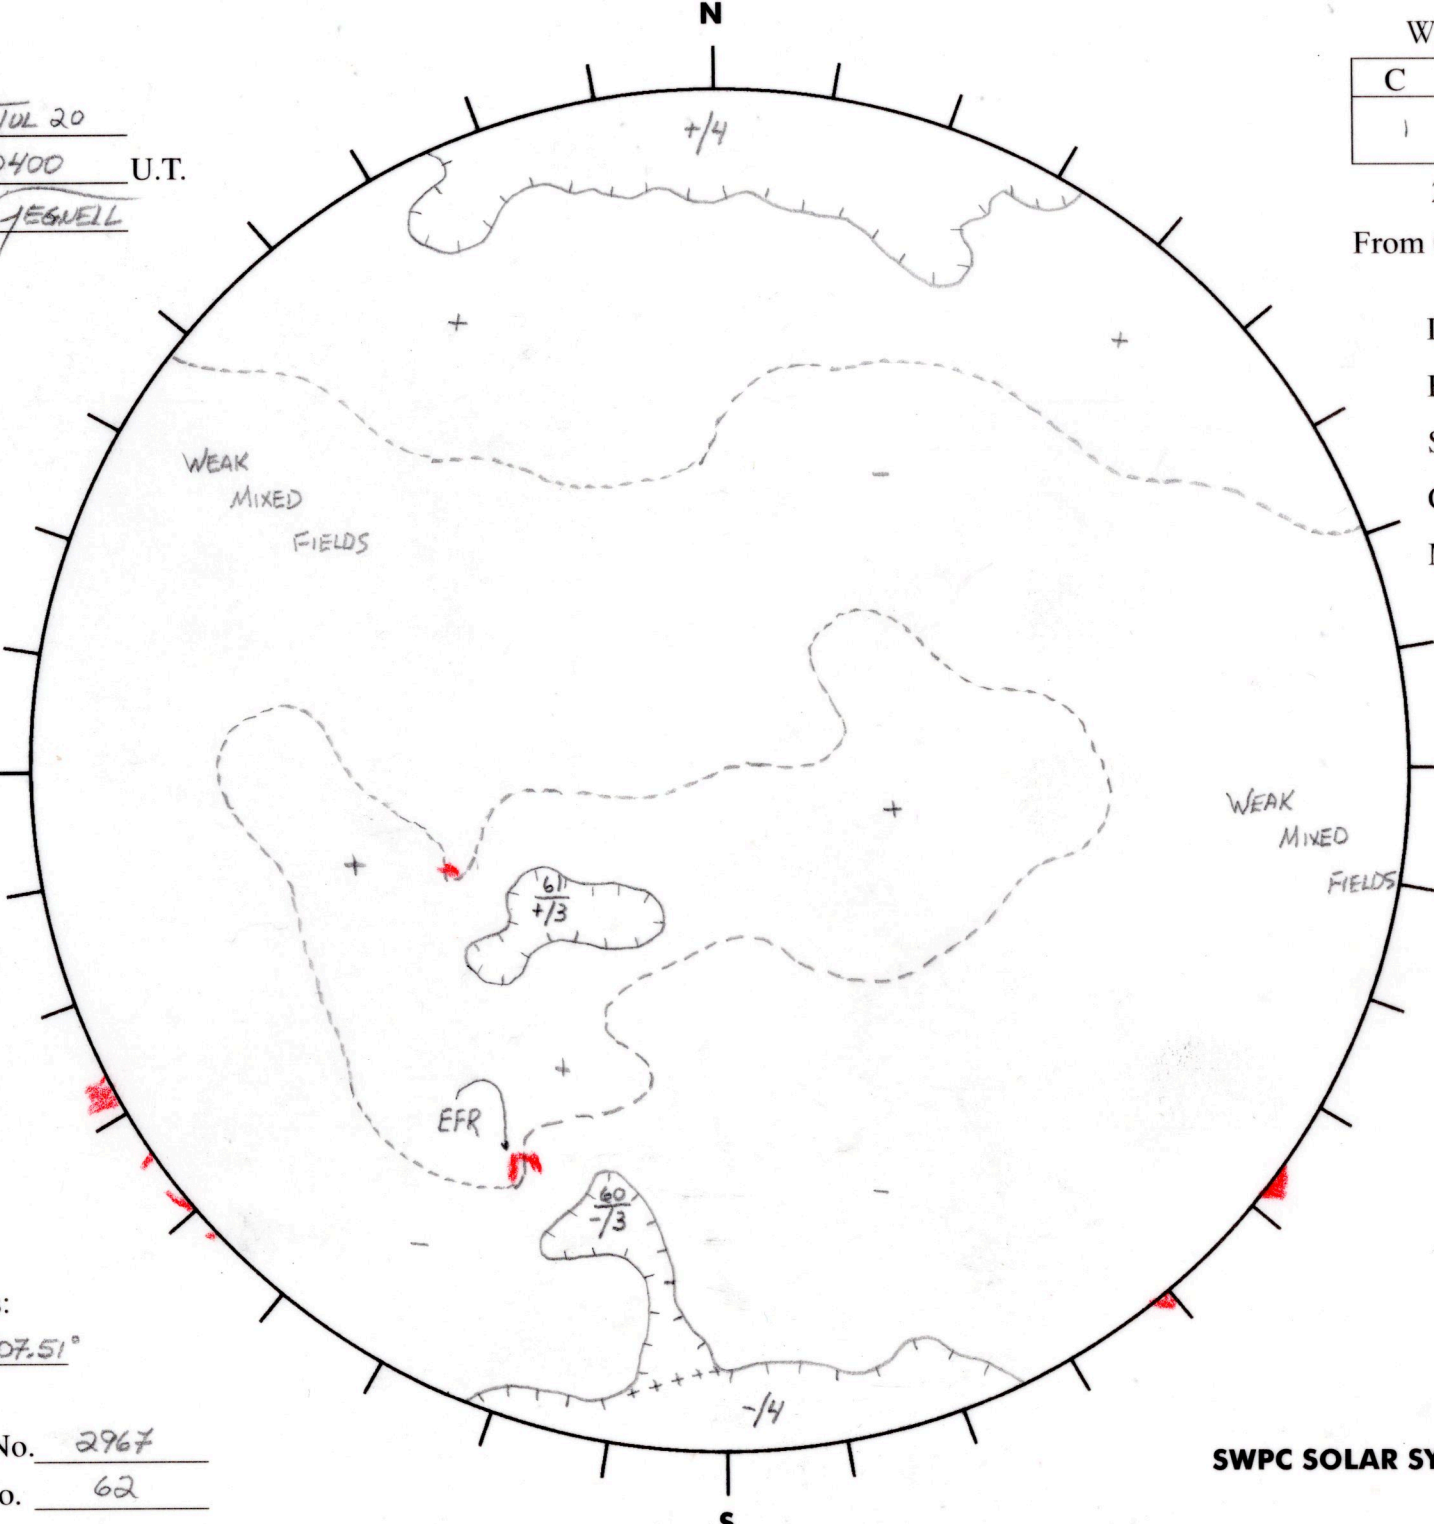

Date: 16 JUL 20
 Time: 0400 U.T.
 Forecaster: GESWELL

Whole Disk Forecast

C	M	X	P
1	1	1	1

24 Hour Forecast
 From 0000 U.T. to 0000 U.T.

Data:
 Halpha. 0400 U.T.
 Sunspots NO SPOTS U.T.
 CH 0357 U.T.
 Mag. 0400 U.T.

258.23° E

W 078.23°

Returning
 Carringtons:
247.20° to 207.51°

Next Rgn. No. 2967
 Next CH No. 62

L_t 348.23°
 B_t +4.46°
 P_t 4.31