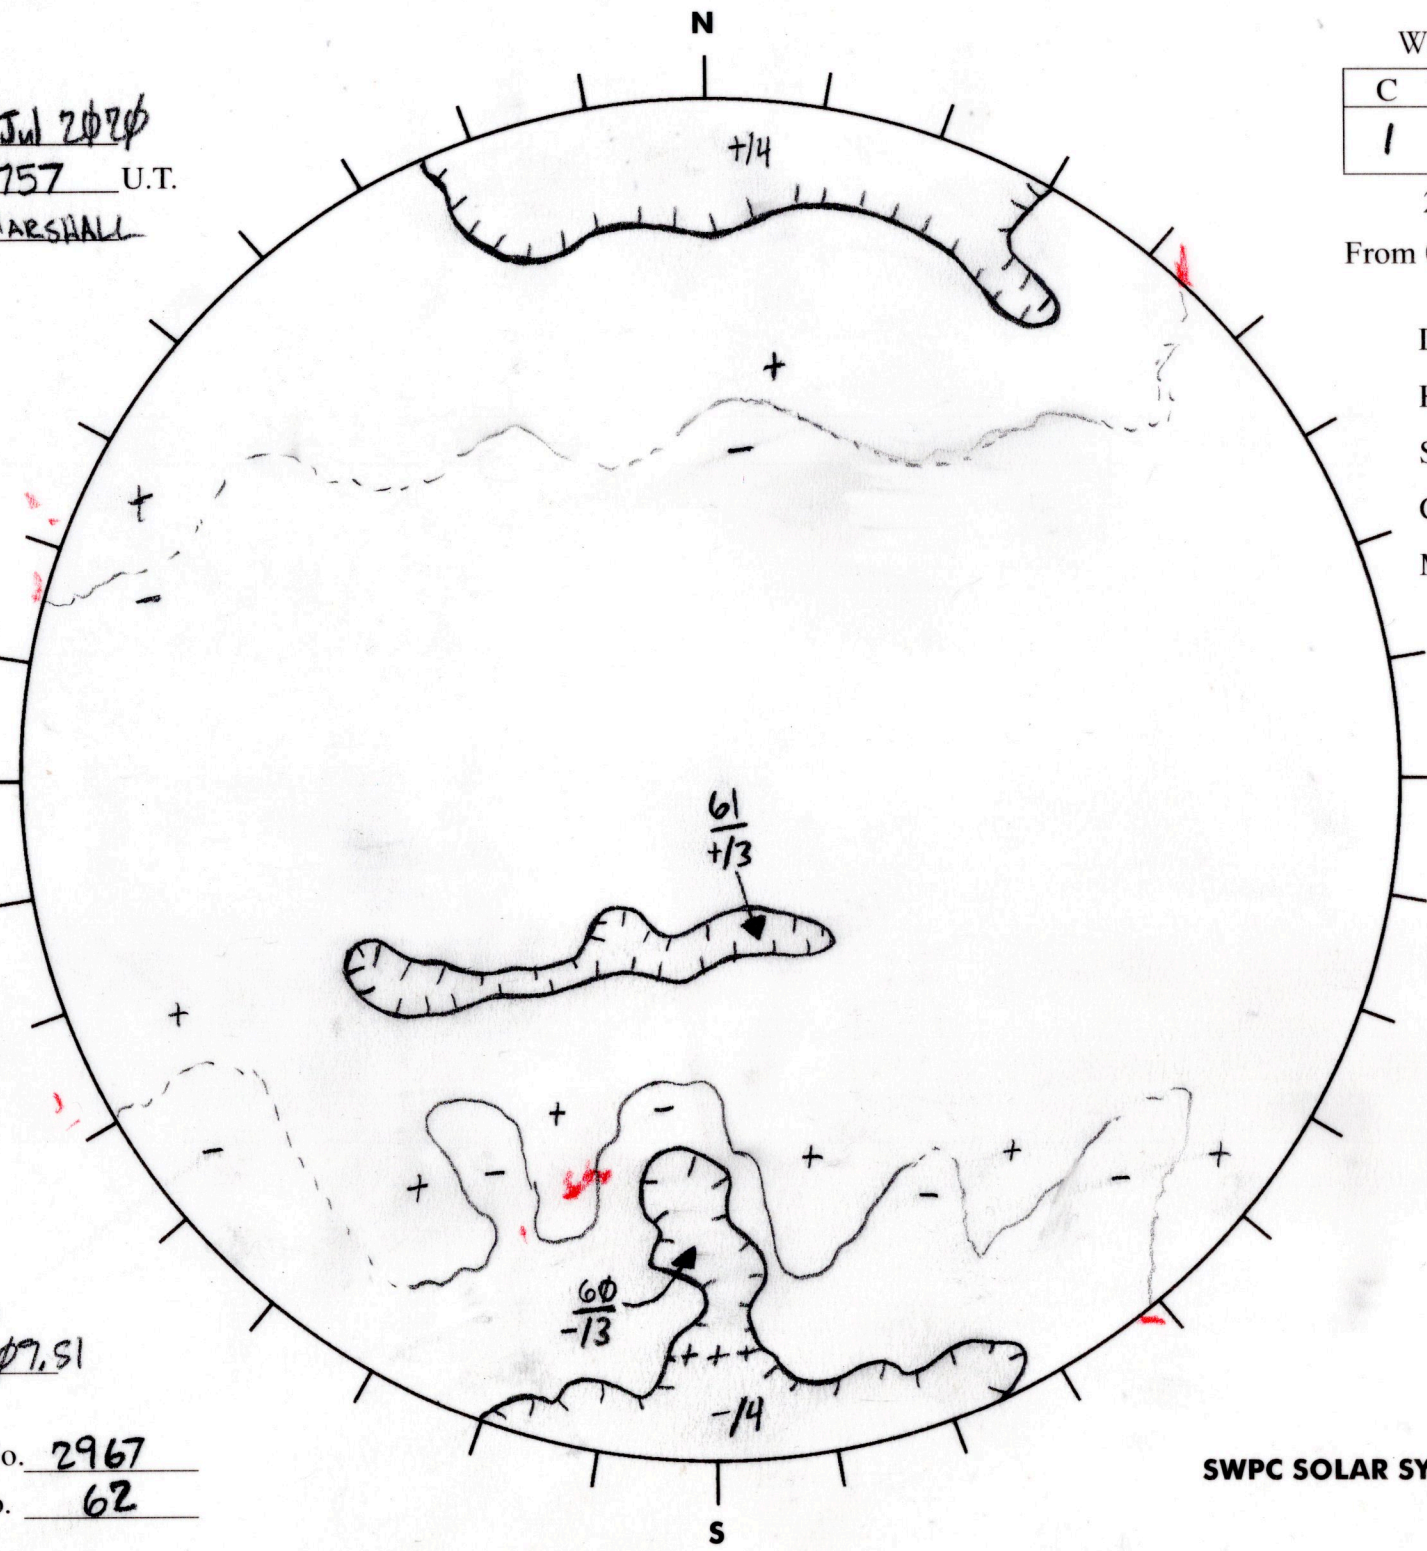

Date: 16 Jul 2020  
 Time: 1757 U.T.  
 Forecaster: MARSHALL

Whole Disk Forecast

C	M	X	P
1	1	1	1

24 Hour Forecast  
 From 0000 U.T. to 0000 U.T.

Data:  
 H $\alpha$ . 1757 U.T.  
 Sunspots 1715 U.T.  
 CH 1747 U.T.  
 Mag. 1715 U.T.

250.54 E

W 70.54

Returning  
 Carringtons:  
24720 to 20751

Next Rgn. No. 2967  
 Next CH No. 62

$L_t$  340.54  
 $B_t$  4.52  
 $P_t$  4.57