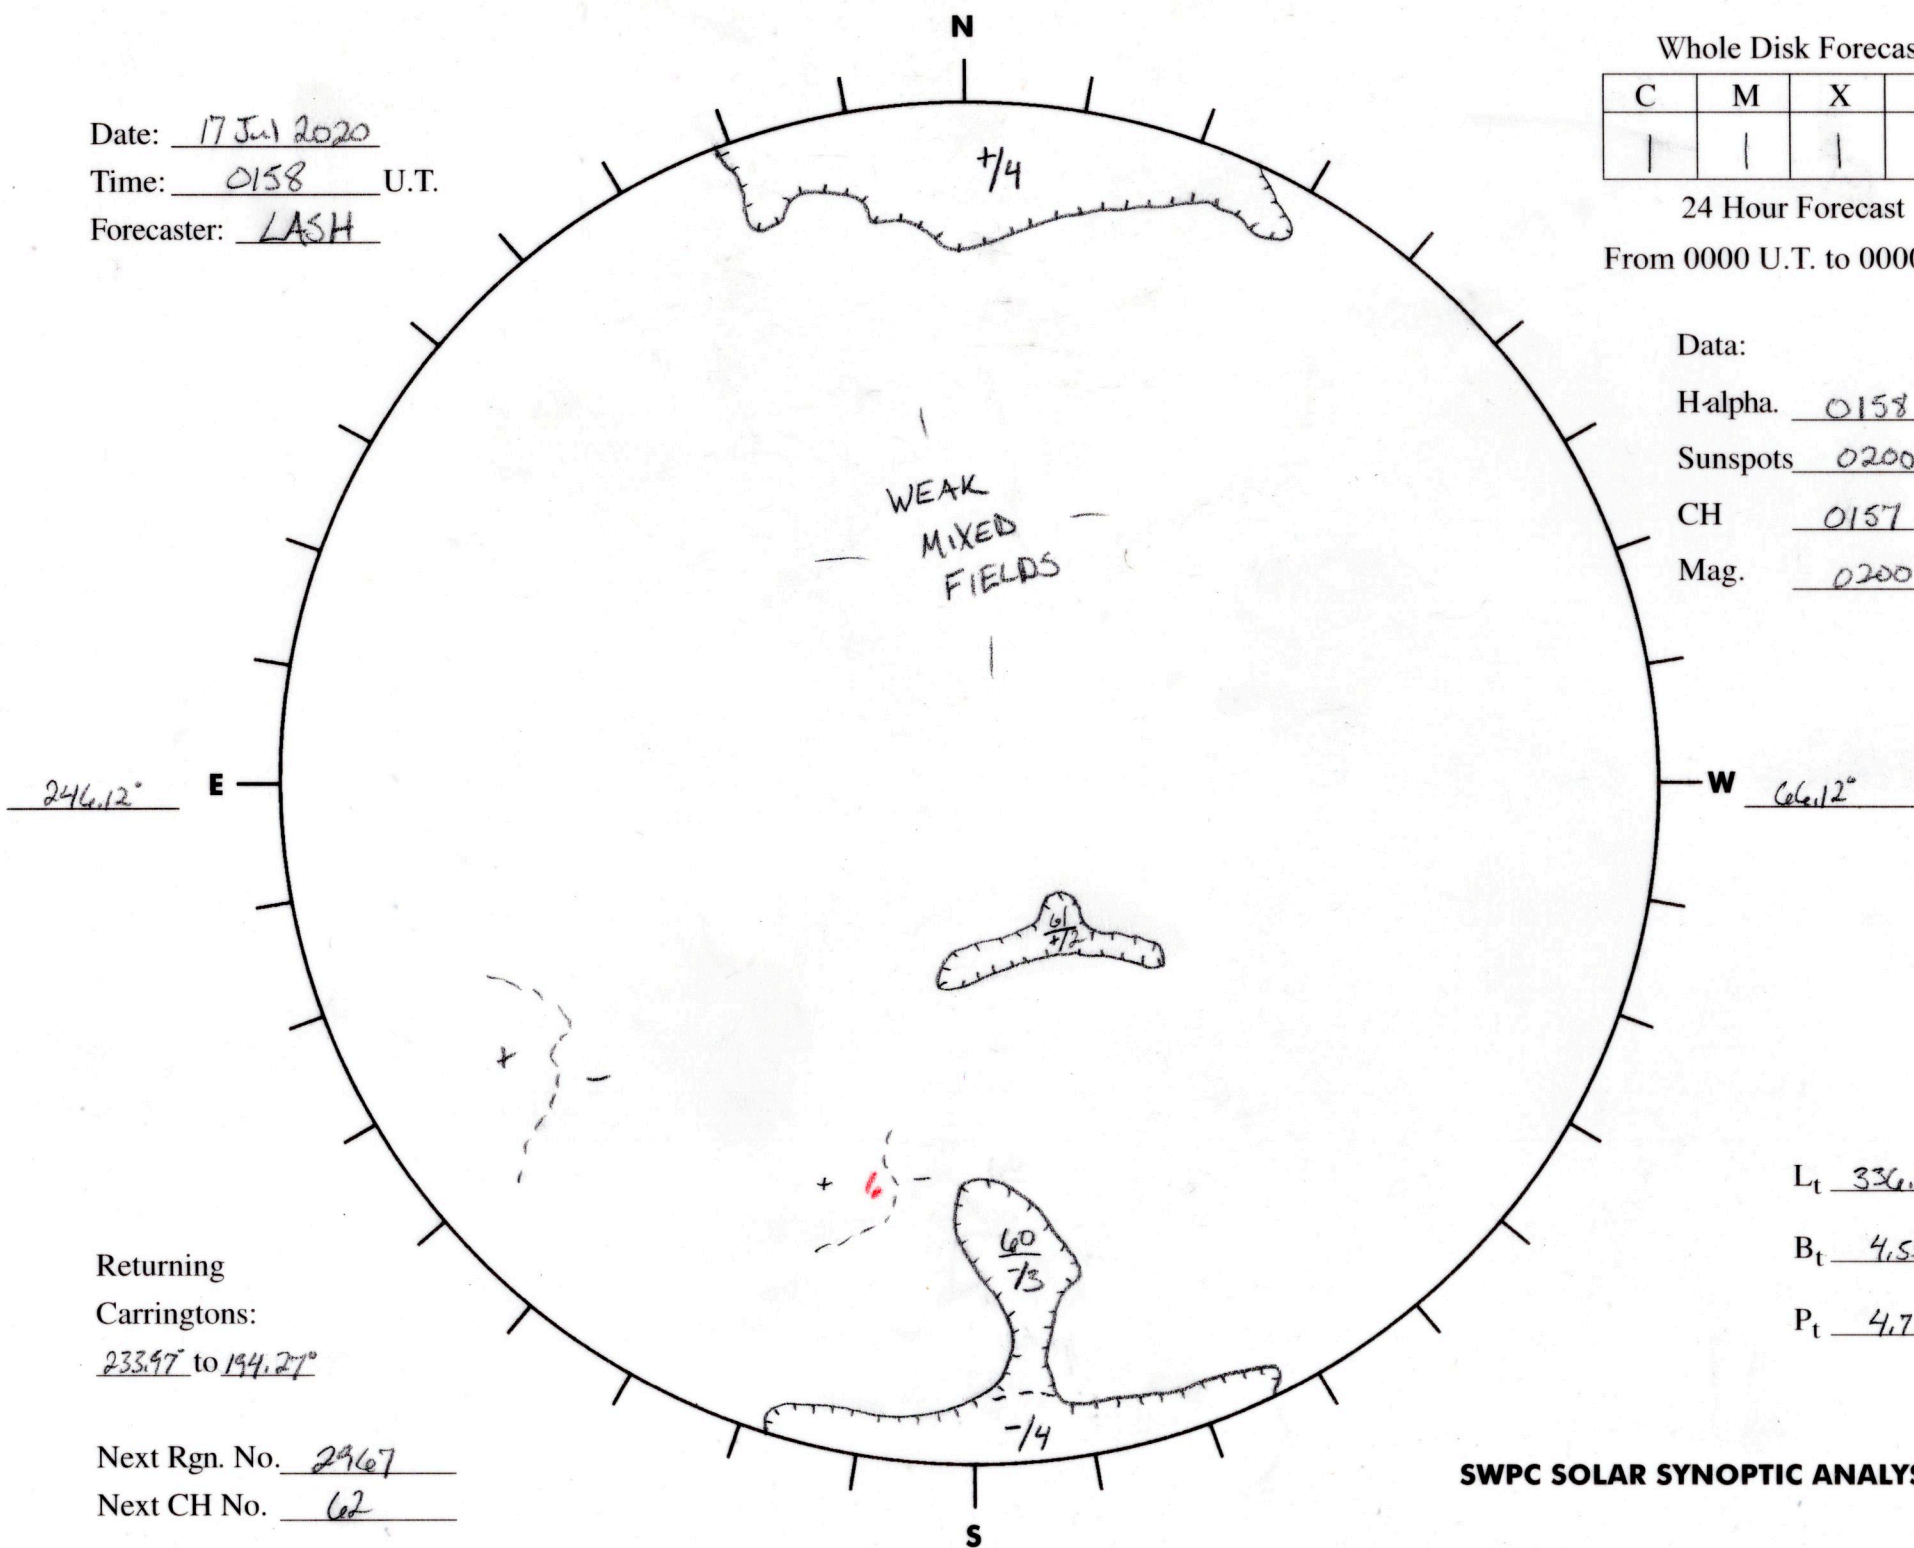

Date: 17 Jul 2020
 Time: 0158 U.T.
 Forecaster: LASH

Whole Disk Forecast

| C | M | X | P |
|---|---|---|---|
| | | | |

24 Hour Forecast
 From 0000 U.T. to 0000 U.T.

Data:

Halpha. 0158 U.T.
 Sunspots 0200 U.T.
 CH 0157 U.T.
 Mag. 0200 U.T.

Returning
 Carringtons:
233.97 to 194.27

Next Rgn. No. 2967
 Next CH No. 62

L_t 336.12°
B_t 4.55
P_t 4.72