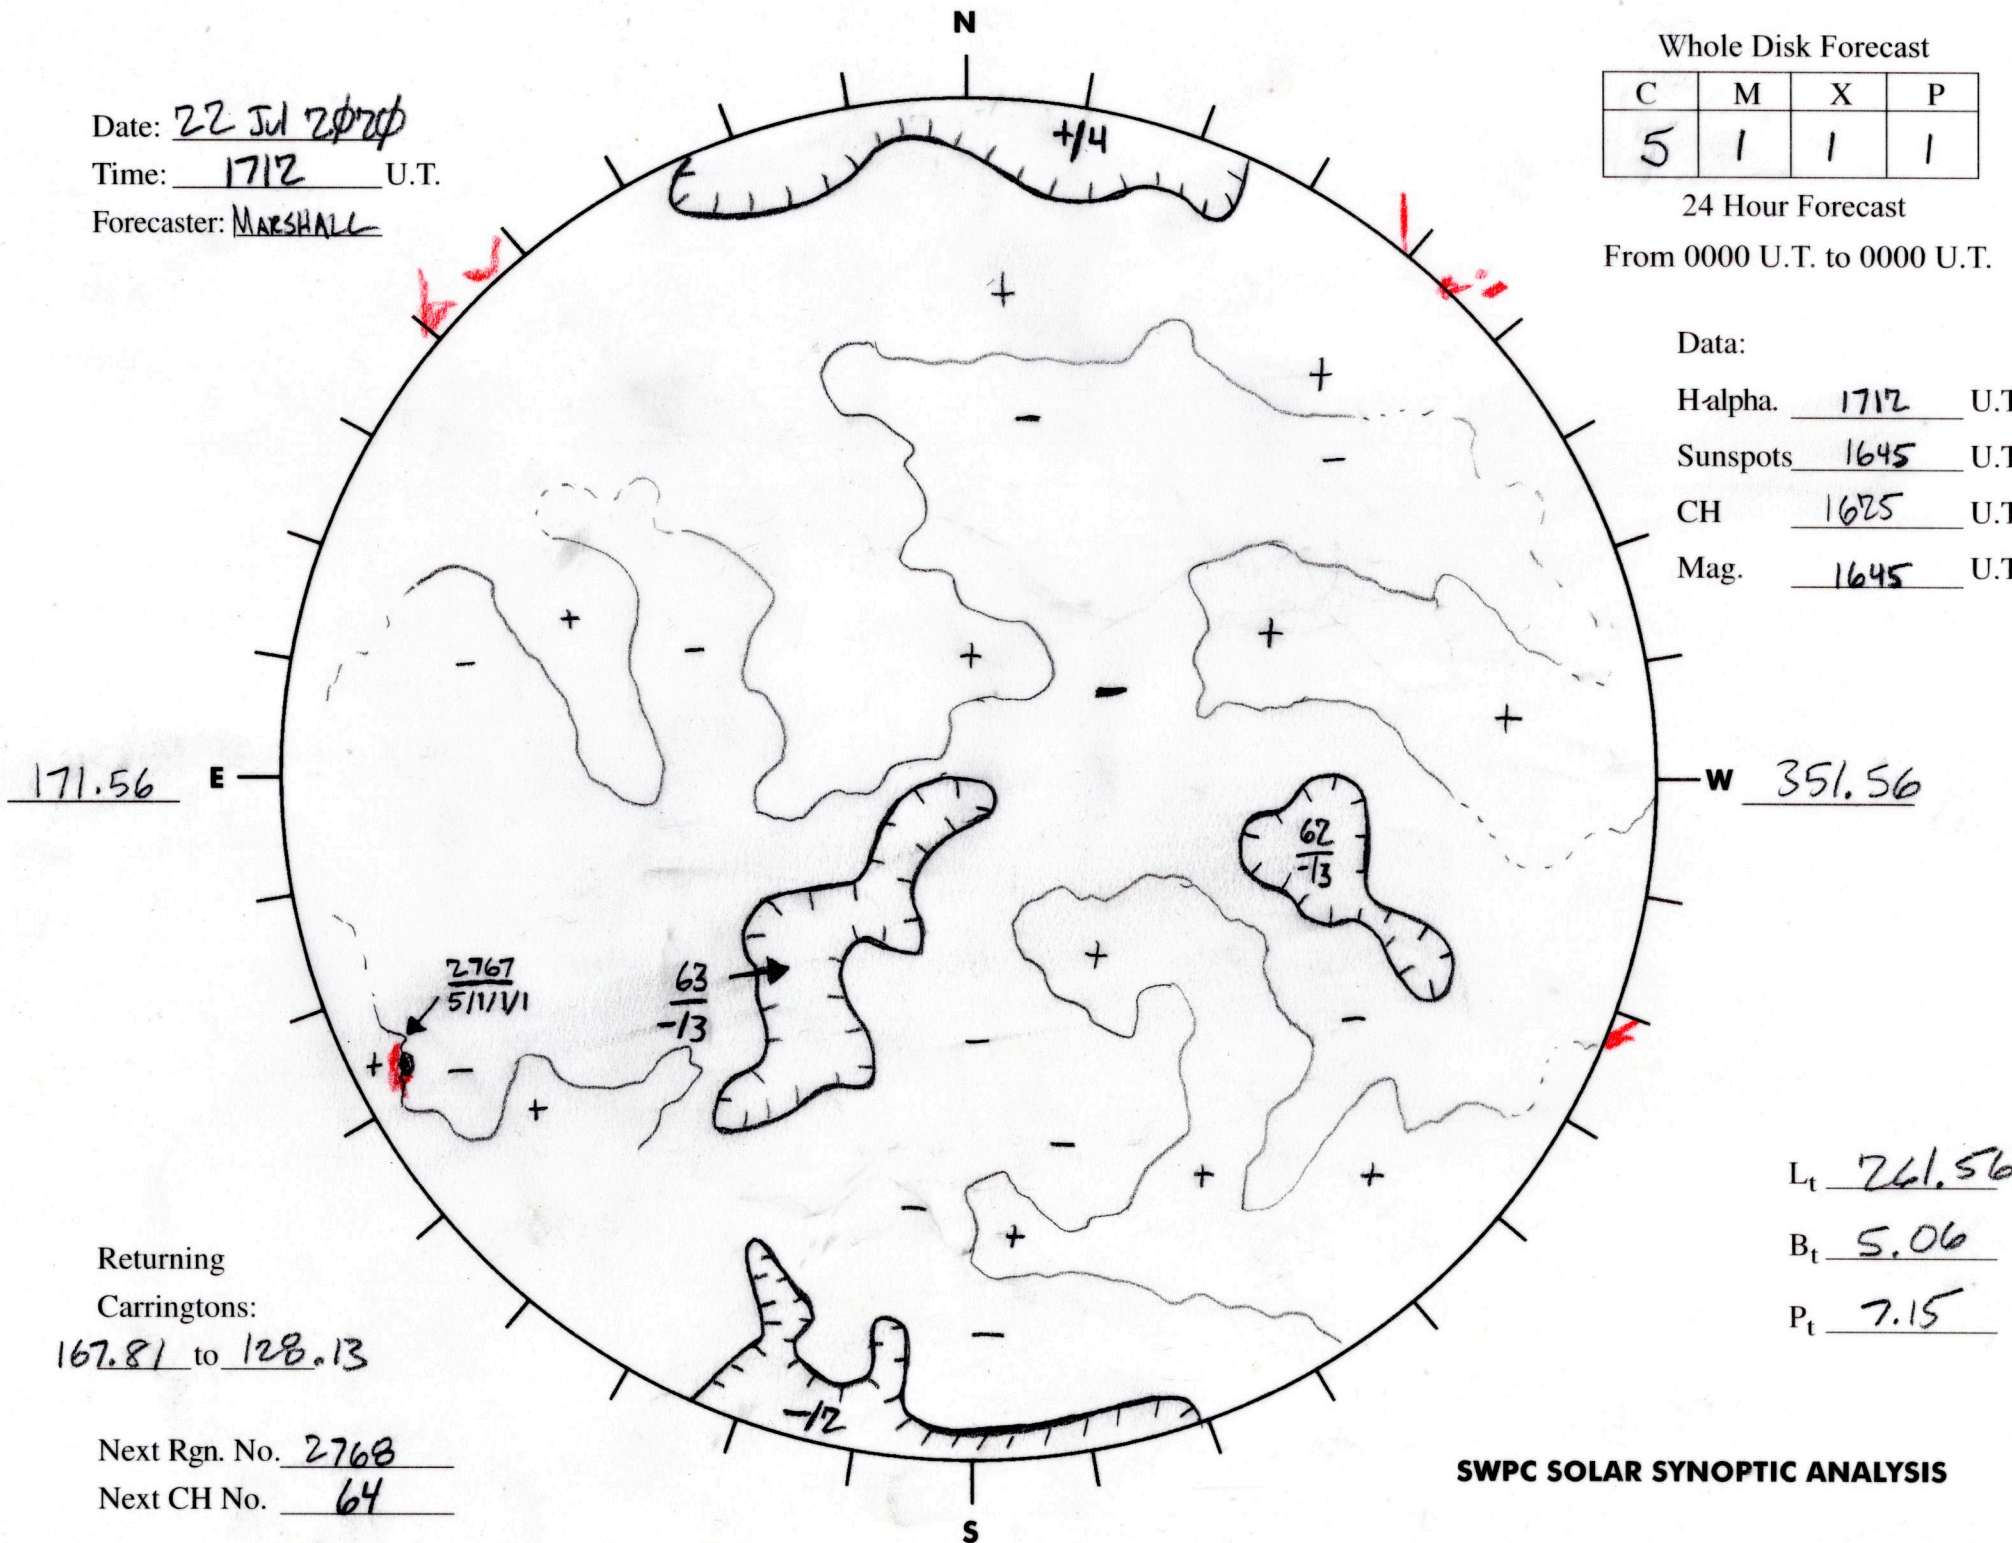

Date: 22 Jul 2070
 Time: 1712 U.T.
 Forecaster: MARSHALL

Whole Disk Forecast

C	M	X	P
5	1	1	1

24 Hour Forecast

From 0000 U.T. to 0000 U.T.

Data:

H-alpha. 1712 U.T.

Sunspots 1645 U.T.

CH 1625 U.T.

Mag. 1645 U.T.

Returning
 Carringtons:
167.81 to 128.13

Next Rgn. No. 2768
 Next CH No. 64

L_t 261.56

B_t 5.06

P_t 7.15