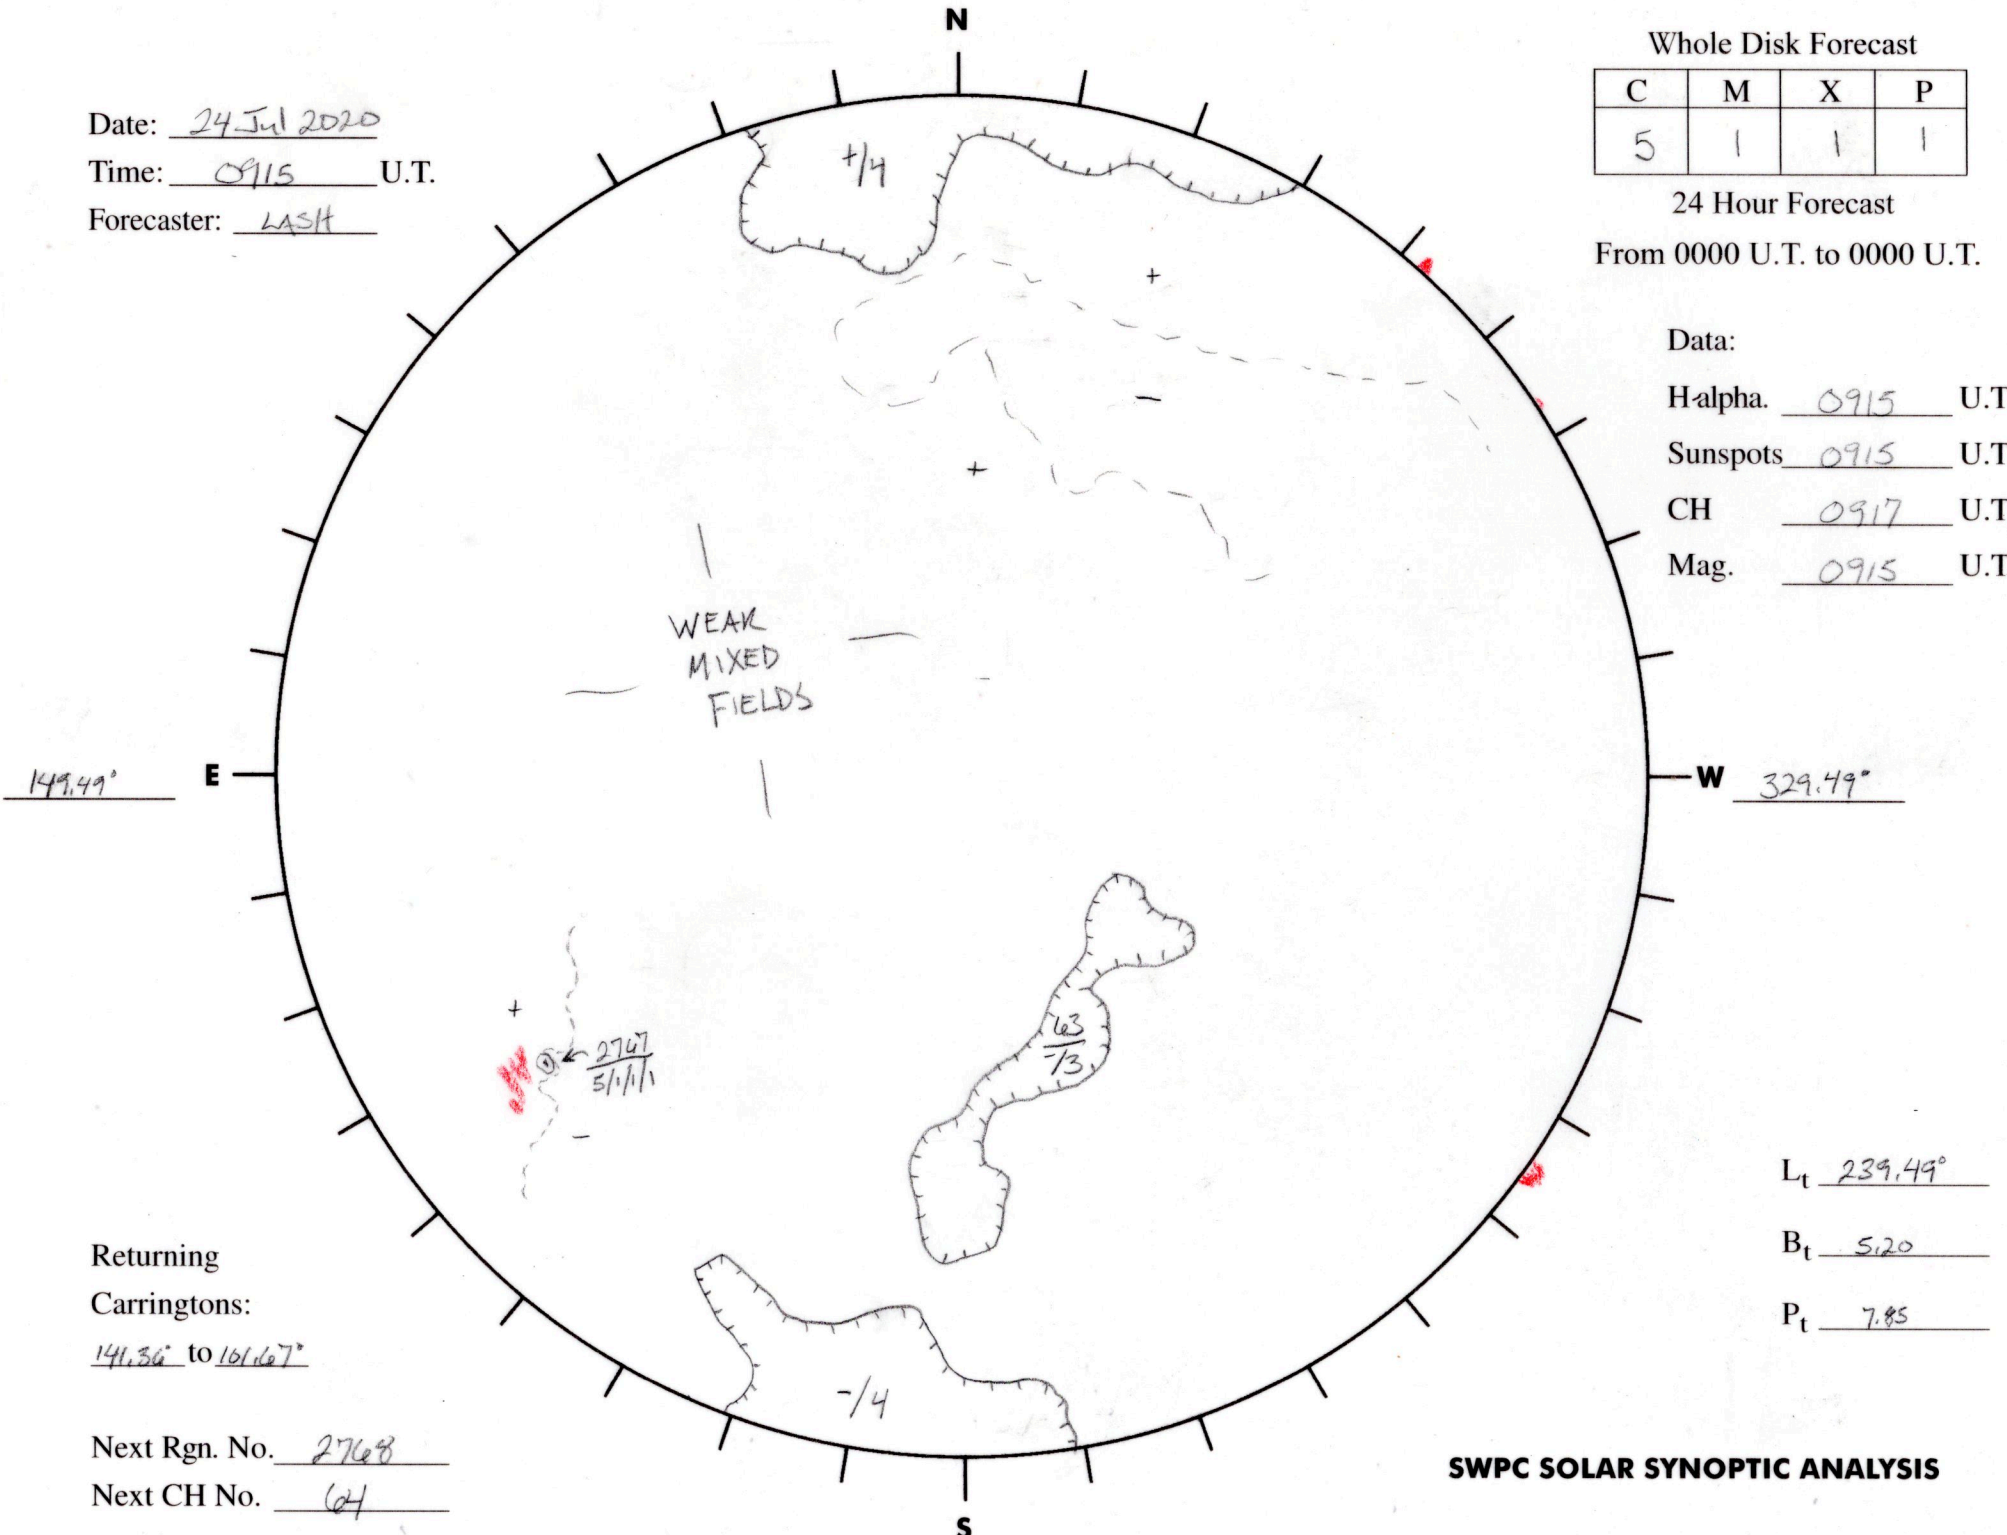

Date: 24 Jul 2020
 Time: 0915 U.T.
 Forecaster: LASH

Whole Disk Forecast

C	M	X	P
5	1	1	1

24 Hour Forecast
 From 0000 U.T. to 0000 U.T.

Data:

H-alpha. 0915 U.T.

Sunspots 0915 U.T.

CH 0917 U.T.

Mag. 0915 U.T.

149.49°

329.49°

L_t 239.49°

B_t 5.20

P_t 7.85

Returning
 Carringtons:
141.36° to 161.67°

Next Rgn. No. 2768
 Next CH No. 64