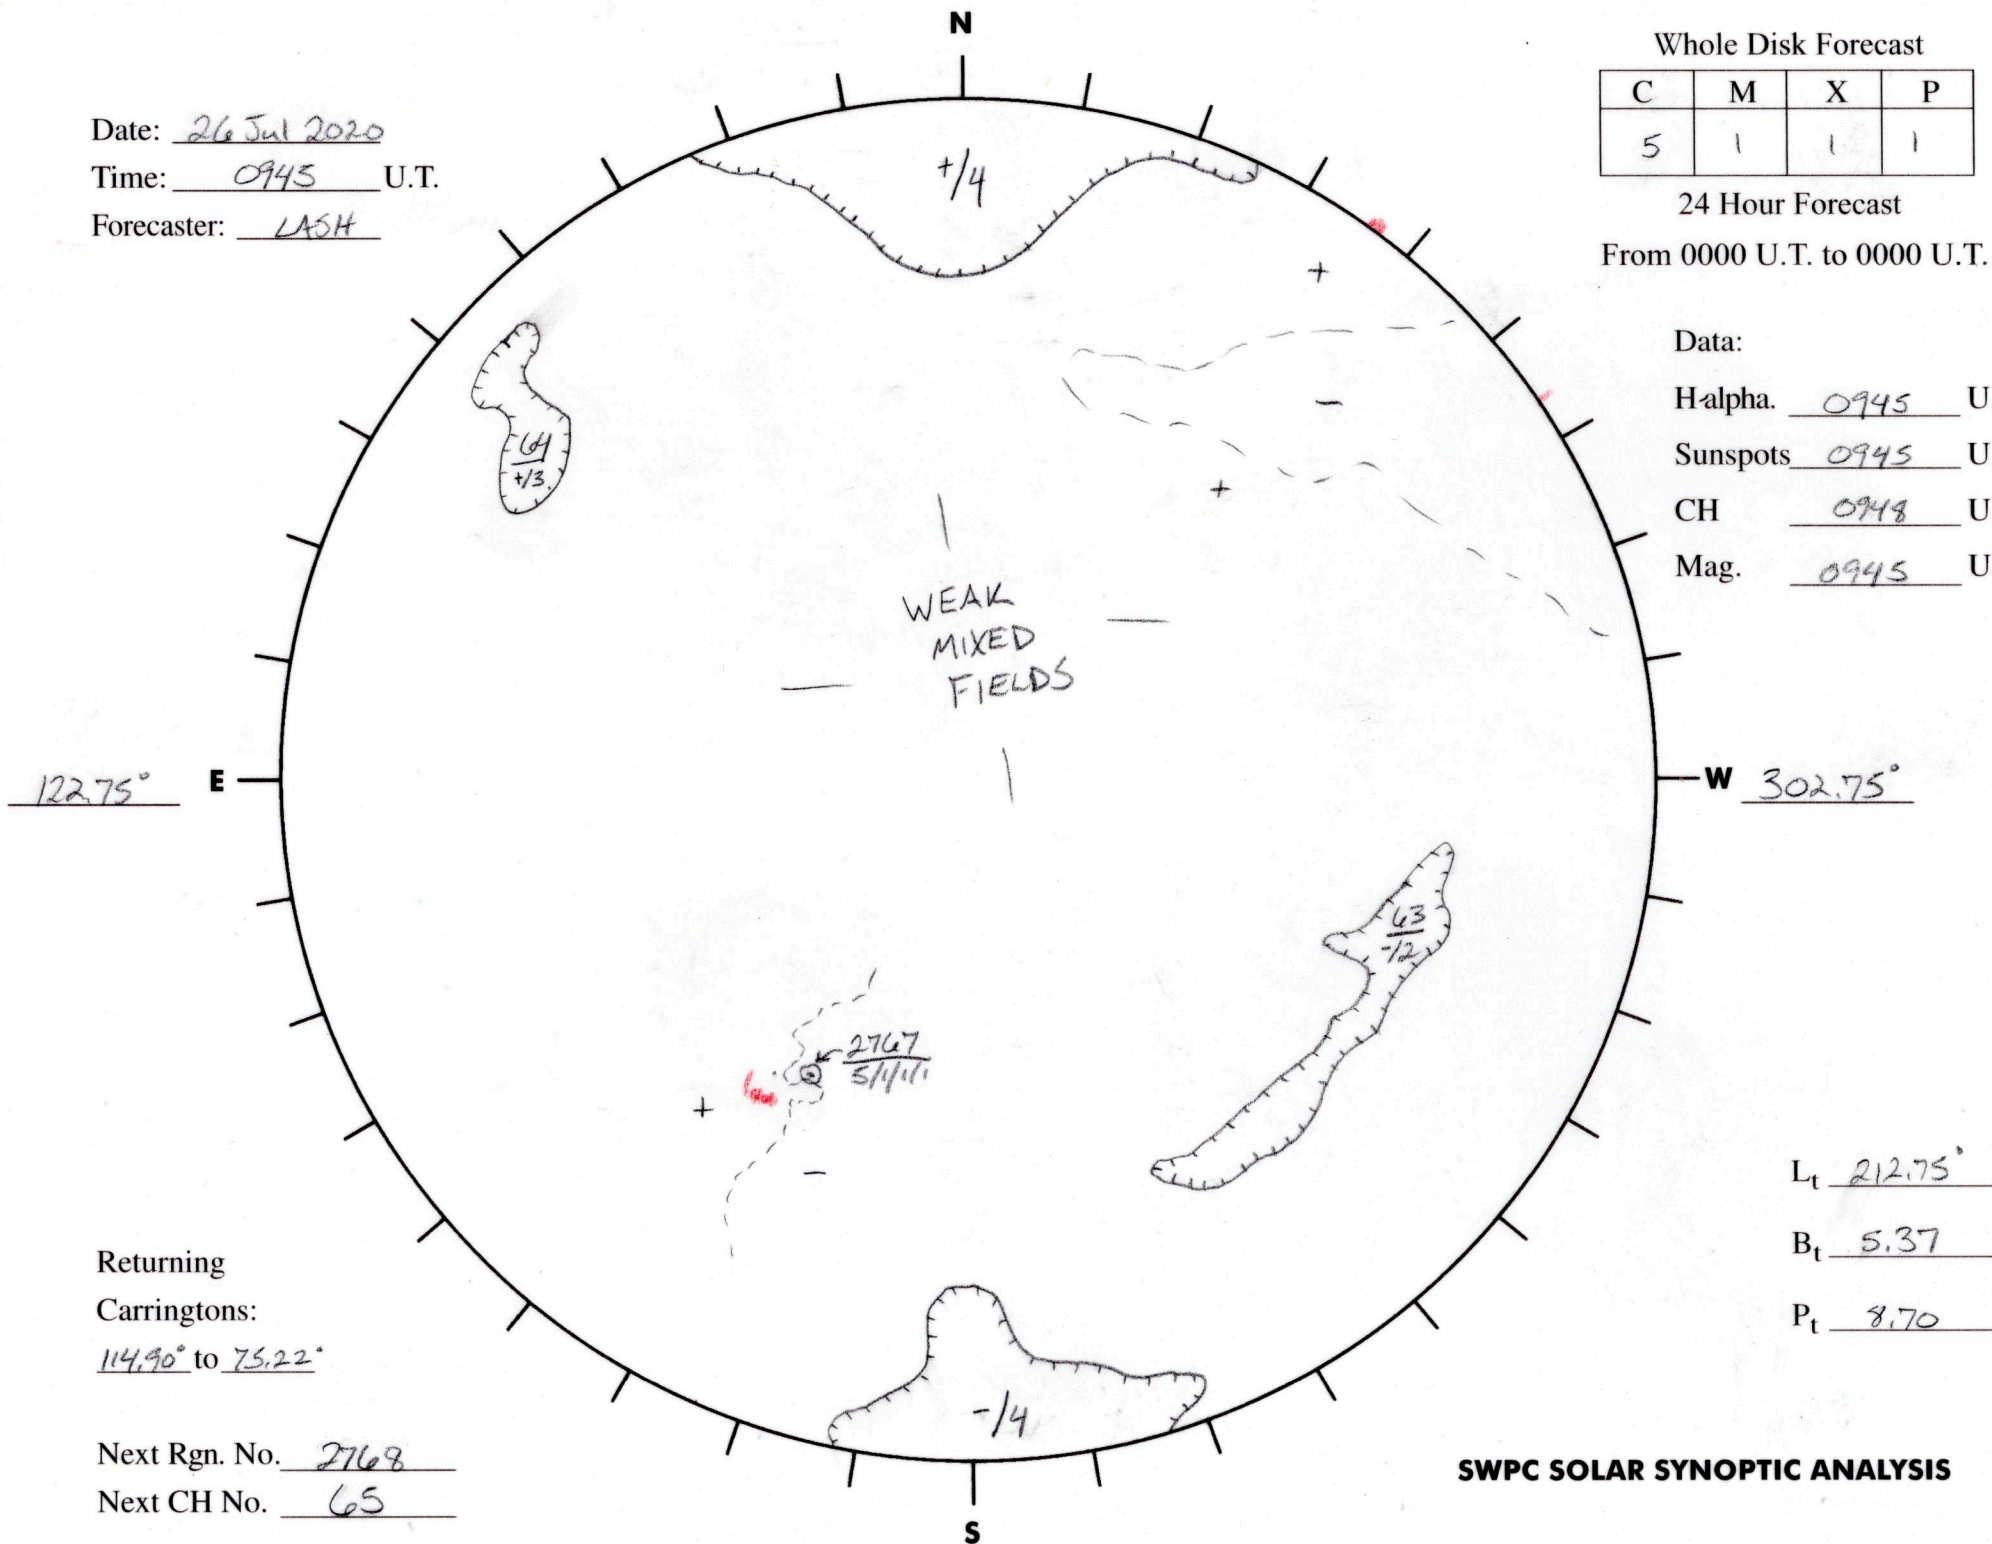

Date: 26 Jul 2020
 Time: 0945 U.T.
 Forecaster: LASH

Whole Disk Forecast

C	M	X	P
5	1	1	1

24 Hour Forecast
 From 0000 U.T. to 0000 U.T.

Data:

H-alpha. 0945 U.T.

Sunspots 0945 U.T.

CH 0948 U.T.

Mag. 0945 U.T.

122.75° E

W 302.75°

Returning
 Carringtons:
114.90° to 75.22°

Next Rgn. No. 2768
 Next CH No. 65

L_t 212.75°

B_t 5.37

P_t 8.70