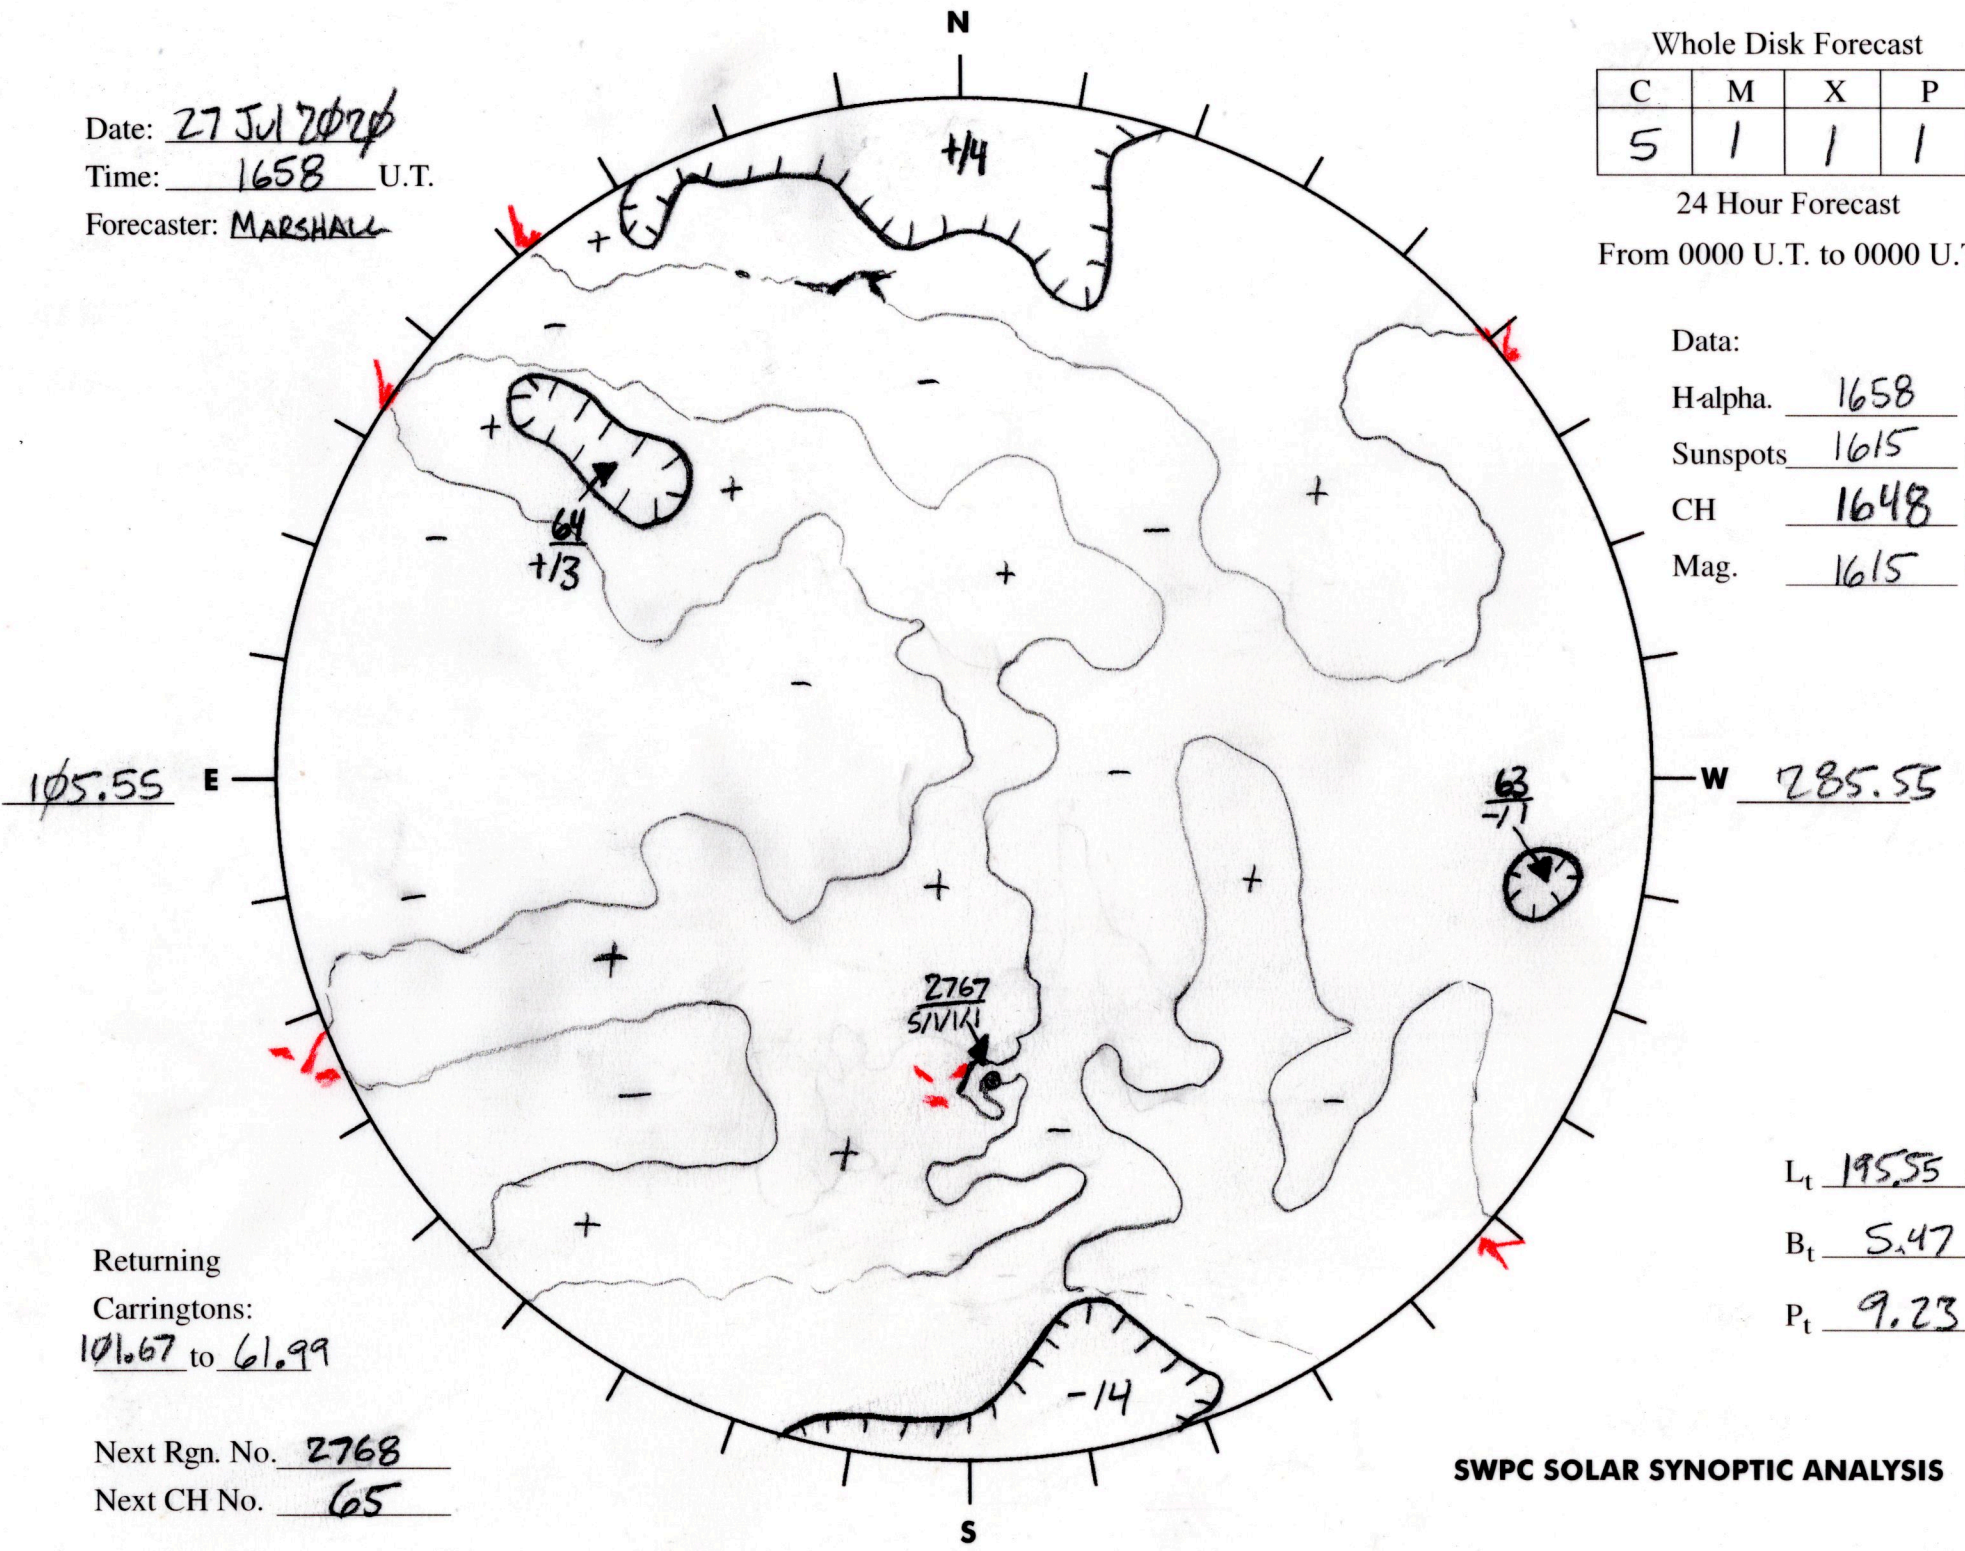

Date: 27 Jul 2020
 Time: 1658 U.T.
 Forecaster: MARSHALL

Whole Disk Forecast

C	M	X	P
5	1	1	1

24 Hour Forecast
 From 0000 U.T. to 0000 U.T.

Data:
 H alpha. 1658 U.T.
 Sunspots 1615 U.T.
 CH 1648 U.T.
 Mag. 1615 U.T.

Returning
 Carringtons:
101.67 to 61.99

L_t 195.55
 B_t 5.47
 P_t 9.23

Next Rgn. No. 2768
 Next CH No. 65