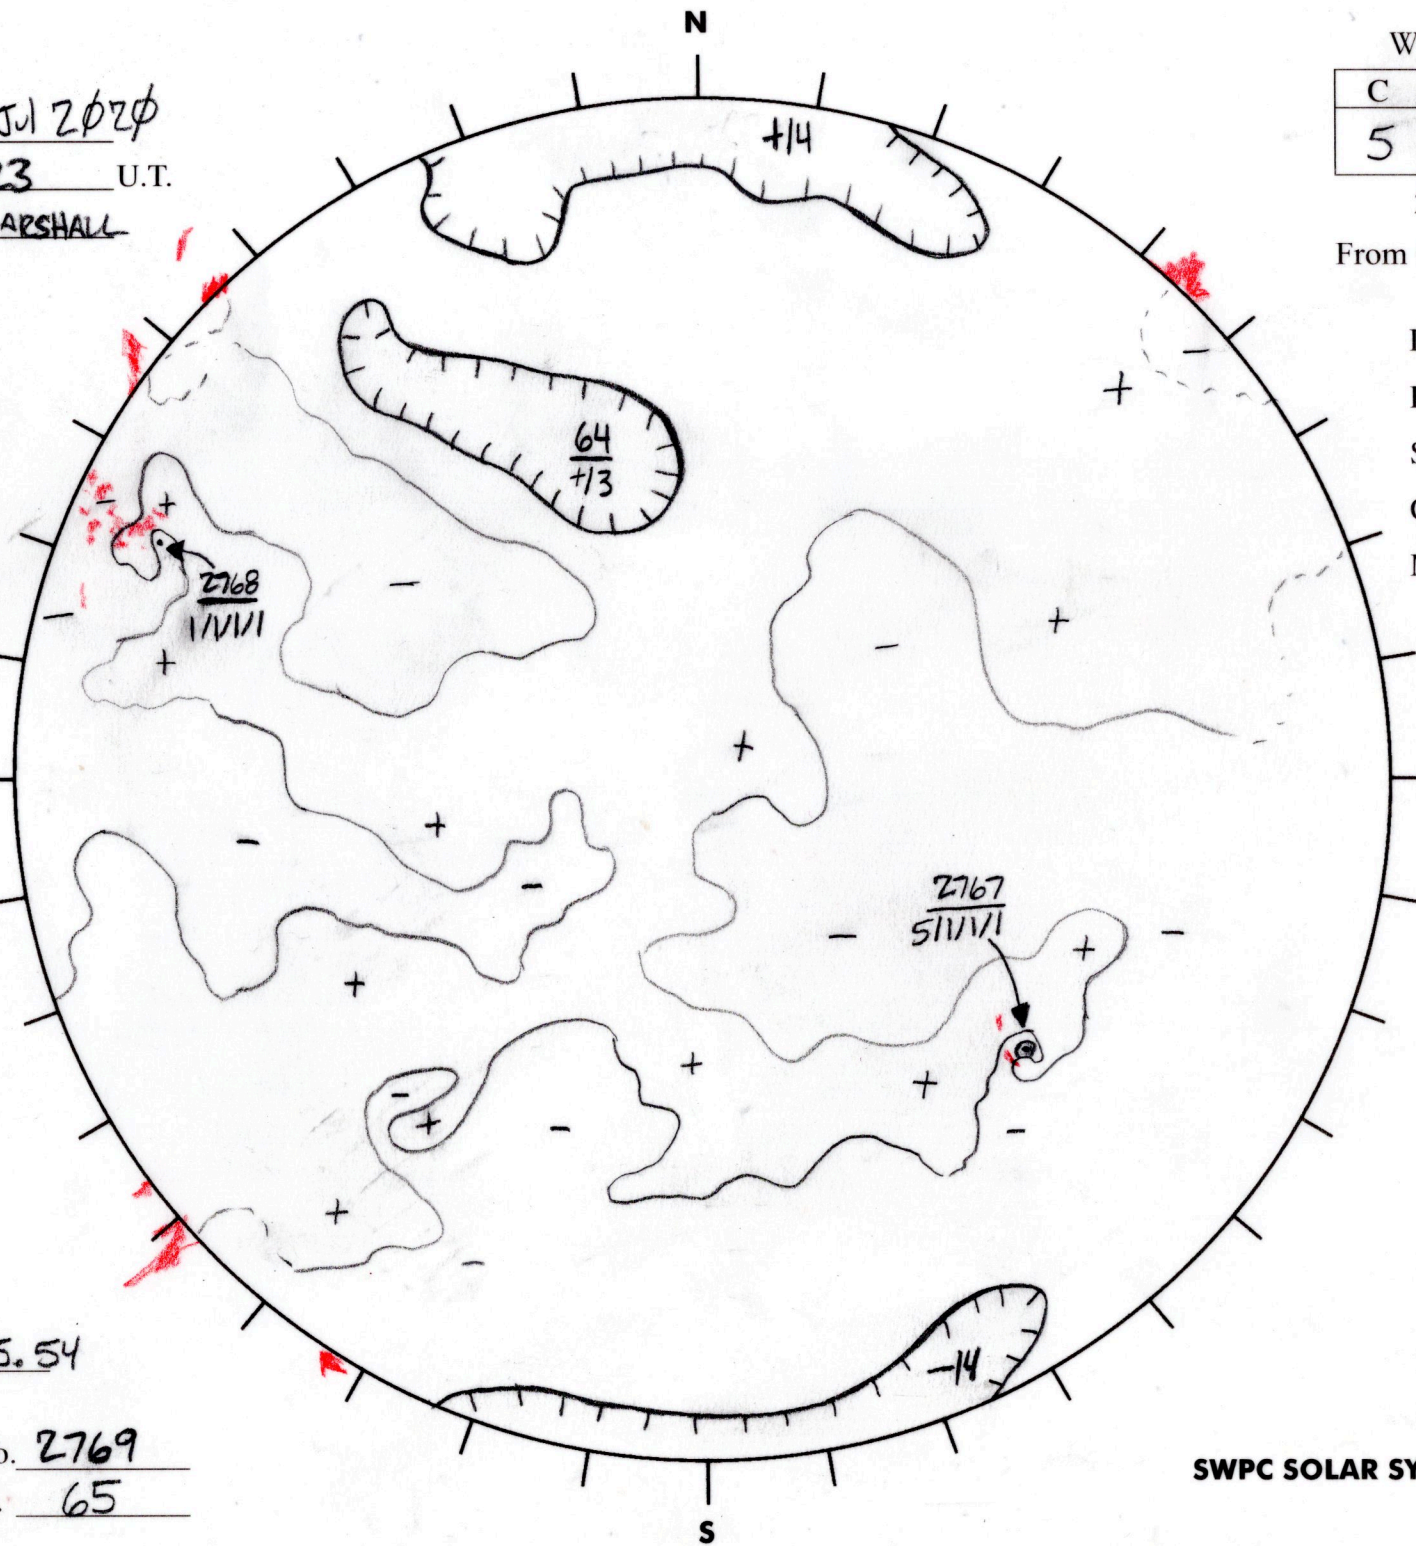

Date: 29 Jul 2029
 Time: 1723 U.T.
 Forecaster: MARSHALL

Whole Disk Forecast

C	M	X	P
5	1	1	1

24 Hour Forecast

From 0000 U.T. to 0000 U.T.

Data:

H-alpha. 1723 U.T.

Sunspots 1645 U.T.

CH 1718 U.T.

Mag. 1645 U.T.

78.86 E

W 258.86

Returning
 Carringtons:
75.22 to 35.54

Next Rgn. No. 2769
 Next CH No. 65

L_t 168.86

B_t 5.63

P_t 10.06