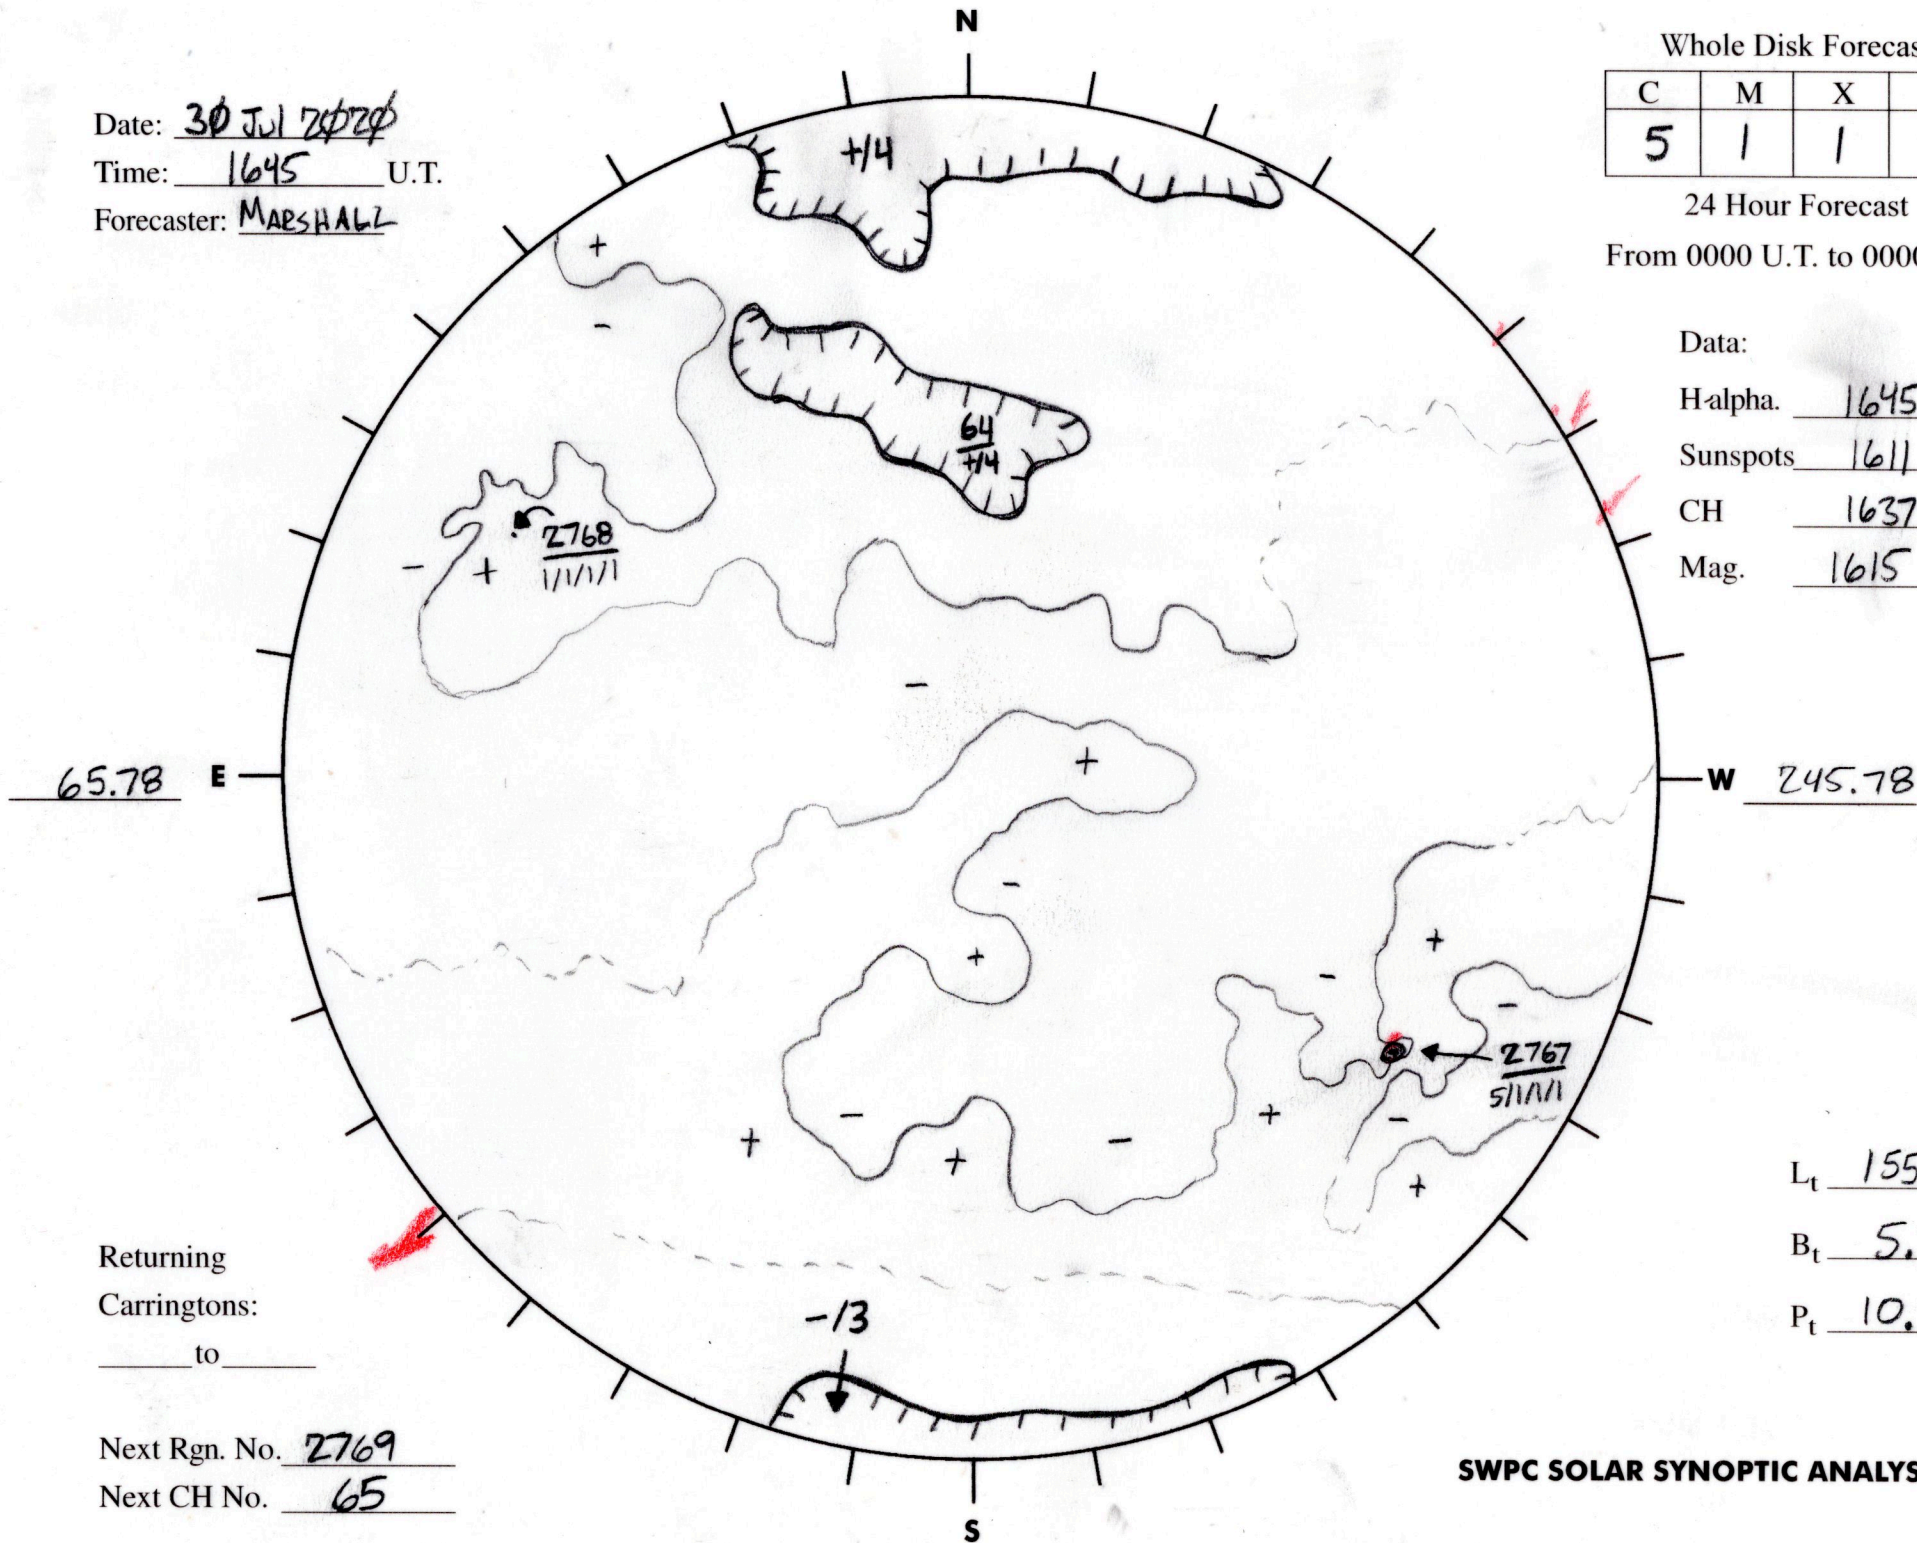

Date: 30 Jul 2020  
 Time: 1645 U.T.  
 Forecaster: MARSHALL

Whole Disk Forecast

C	M	X	P
5	1	1	1

24 Hour Forecast

From 0000 U.T. to 0000 U.T.

Data:

H-alpha. 1645 U.T.

Sunspots 1611 U.T.

CH 1637 U.T.

Mag. 1615 U.T.

65.78 E

W 245.78

Returning  
 Carringtons:  
 \_\_\_\_\_ to \_\_\_\_\_

Next Rgn. No. 2769  
 Next CH No. 65

$L_t$  155.78

$B_t$  5.70

$P_t$  10.45