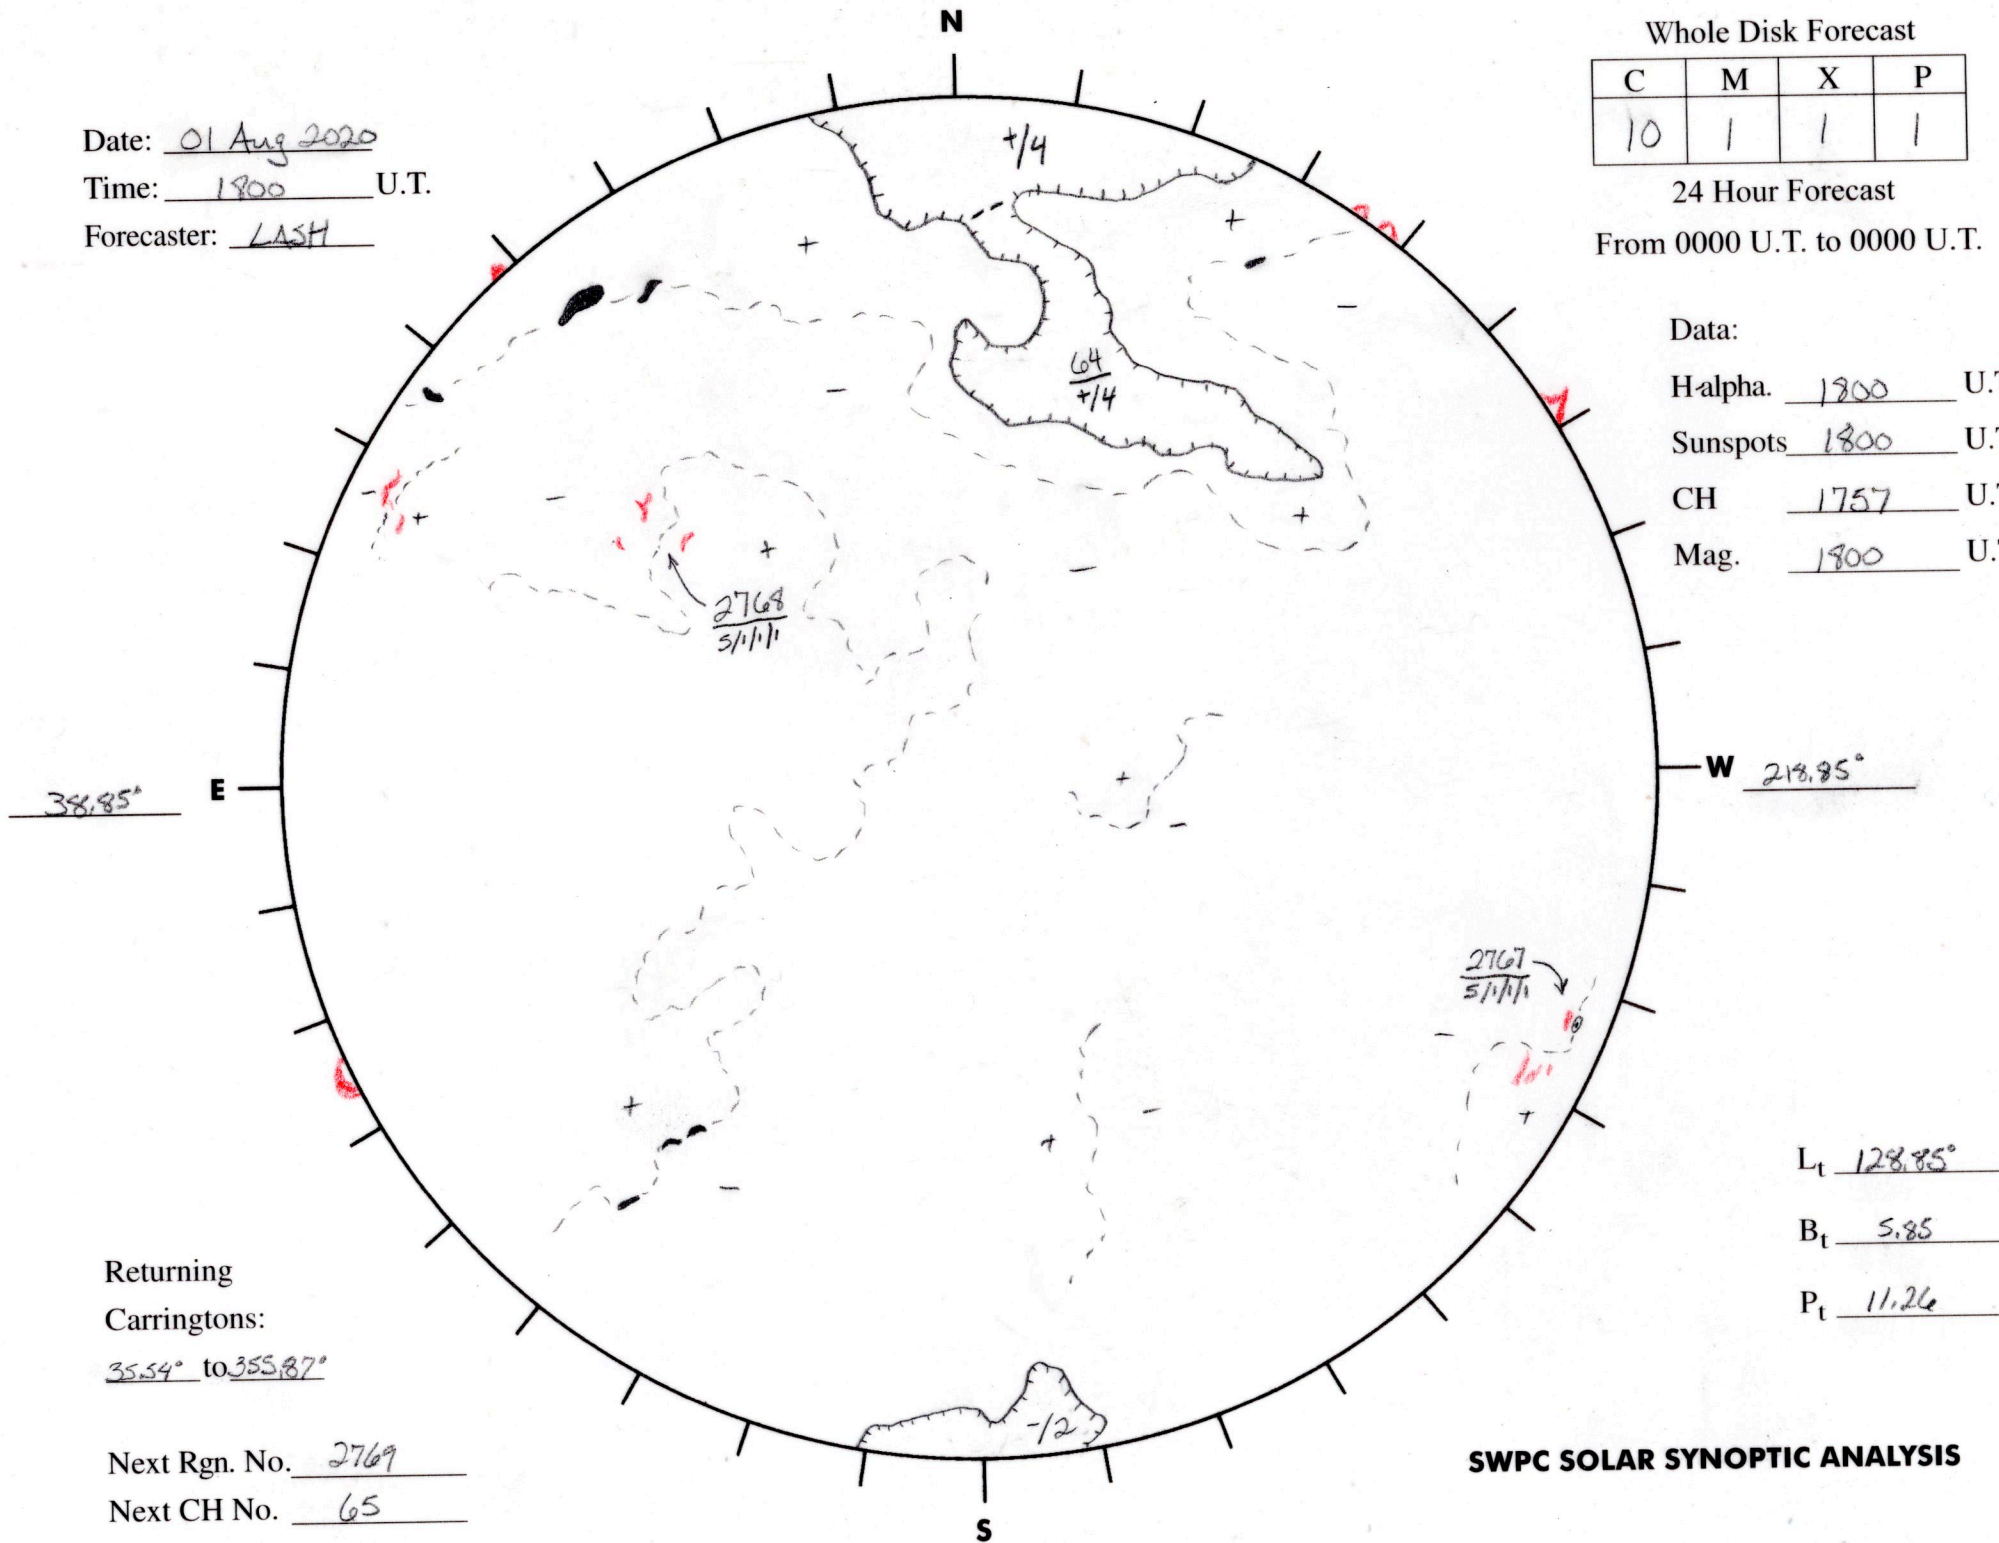

Date: 01 Aug 2020
 Time: 1800 U.T.
 Forecaster: LASH

Whole Disk Forecast

C	M	X	P
10	1	1	1

24 Hour Forecast
 From 0000 U.T. to 0000 U.T.

Data:
 H-alpha. 1800 U.T.
 Sunspots 1800 U.T.
 CH 1757 U.T.
 Mag. 1800 U.T.

Returning
 Carringtons:
3554° to 3558.87°

Next Rgn. No. 2769
 Next CH No. 65

SWPC SOLAR SYNOPTIC ANALYSIS