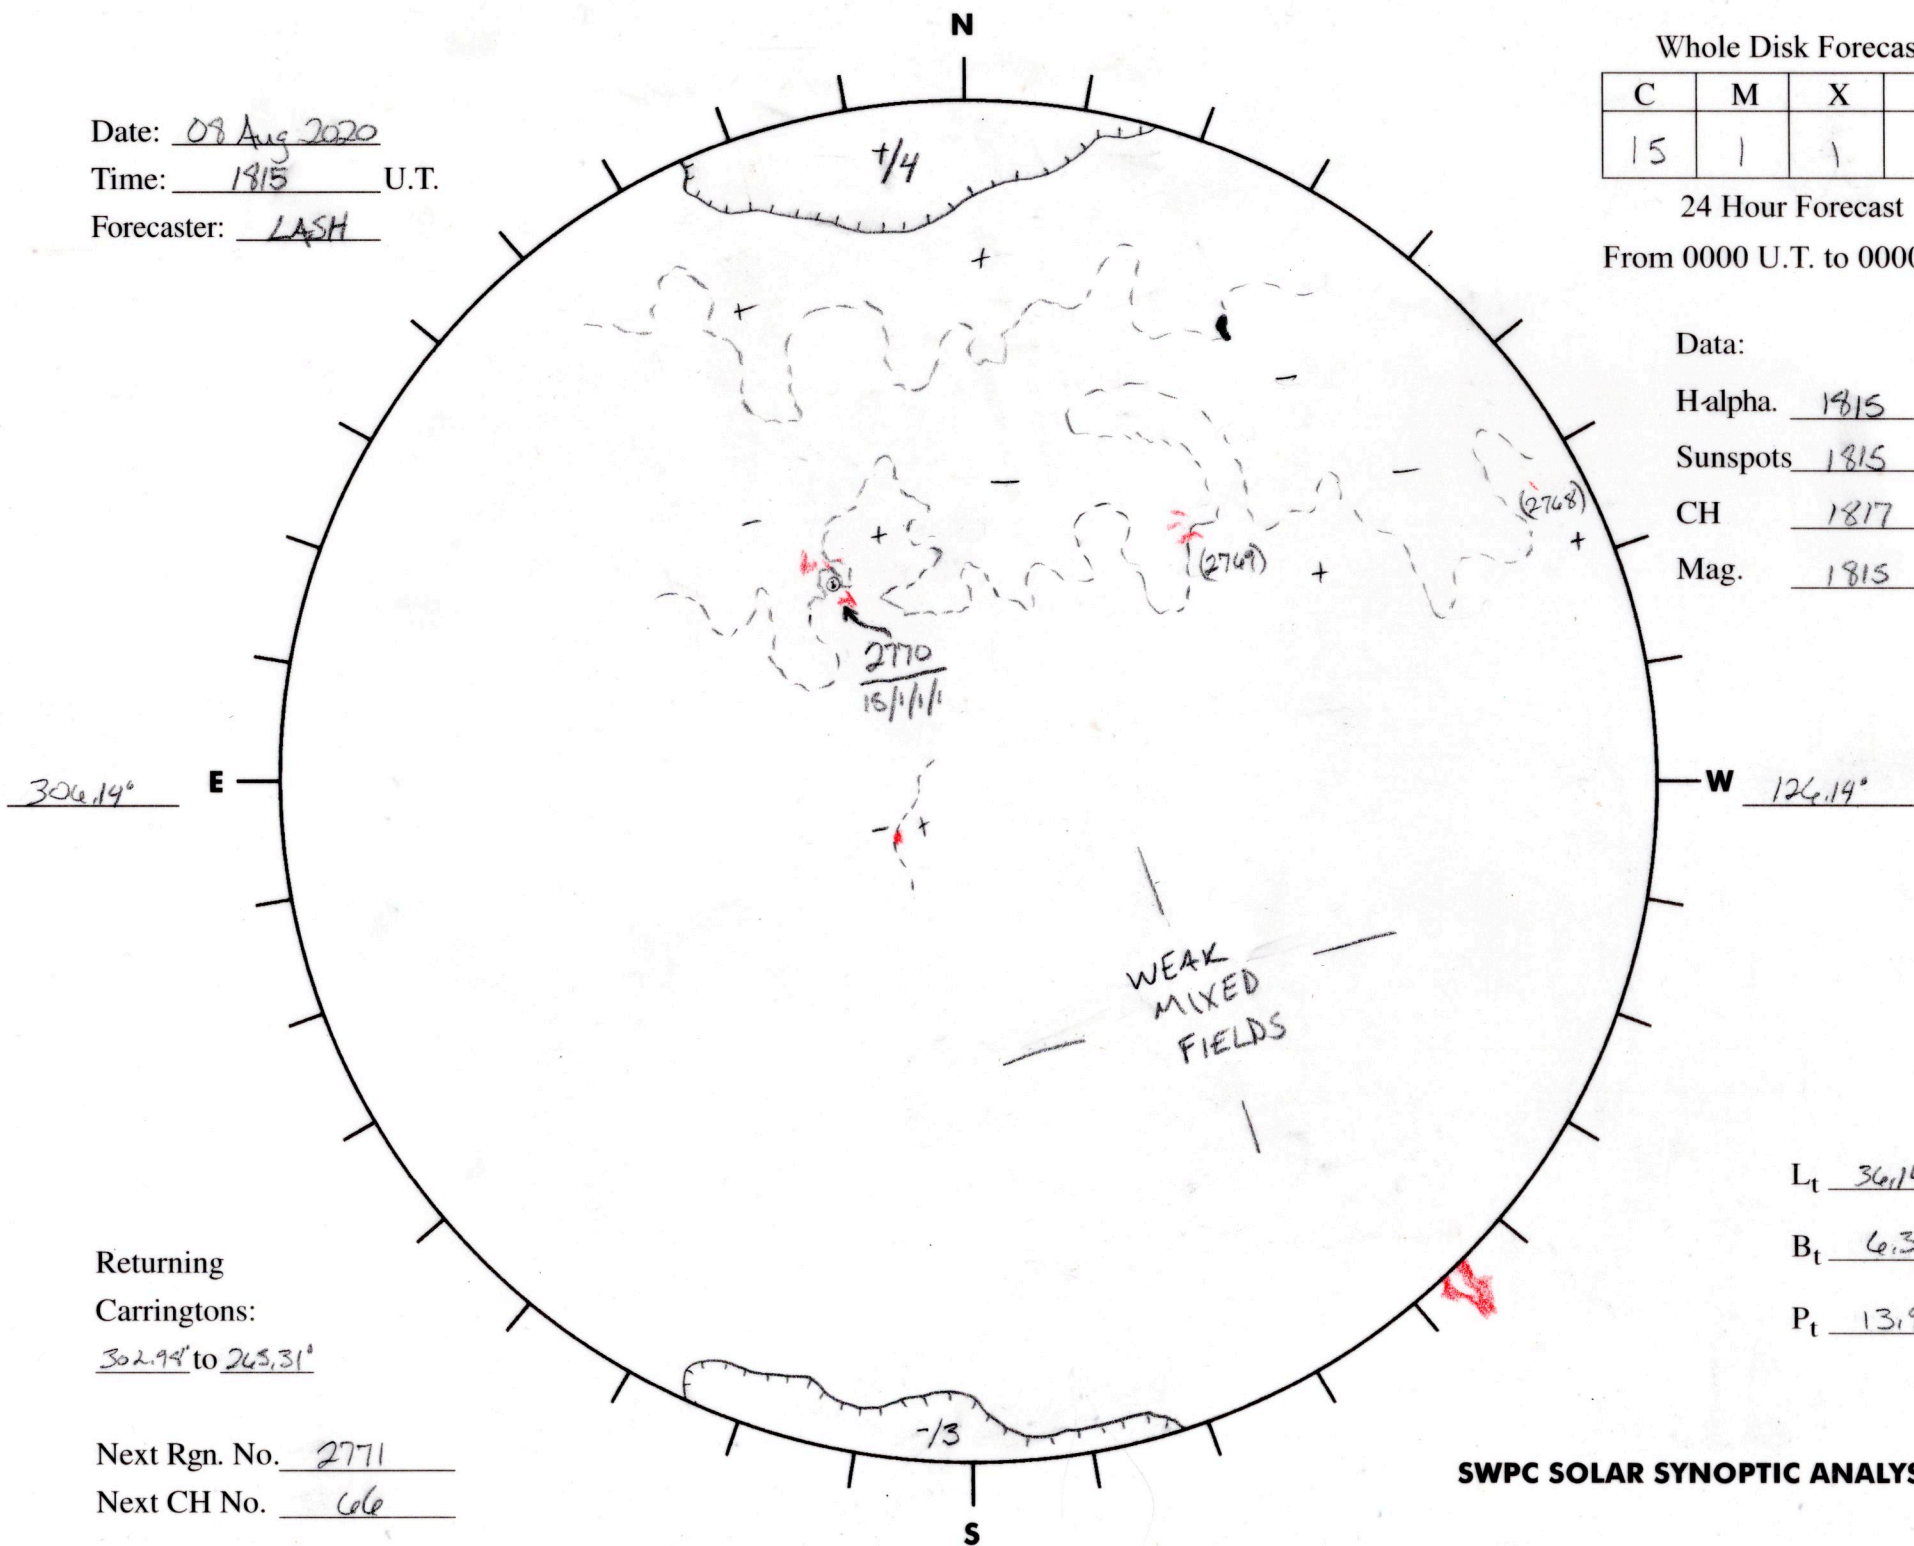

Date: 08 Aug 2020  
 Time: 1815 U.T.  
 Forecaster: LASH

Whole Disk Forecast

C	M	X	P
15	1	1	1

24 Hour Forecast

From 0000 U.T. to 0000 U.T.

Data:

Halpha. 1815 U.T.

Sunspots 1815 U.T.

CH 1817 U.T.

Mag. 1815 U.T.

Returning Carringtons:  
302.94° to 265.31°

Next Rgn. No. 2771  
 Next CH No. 666

$L_t$  306.14°

$B_t$  6.31

$P_t$  13.92