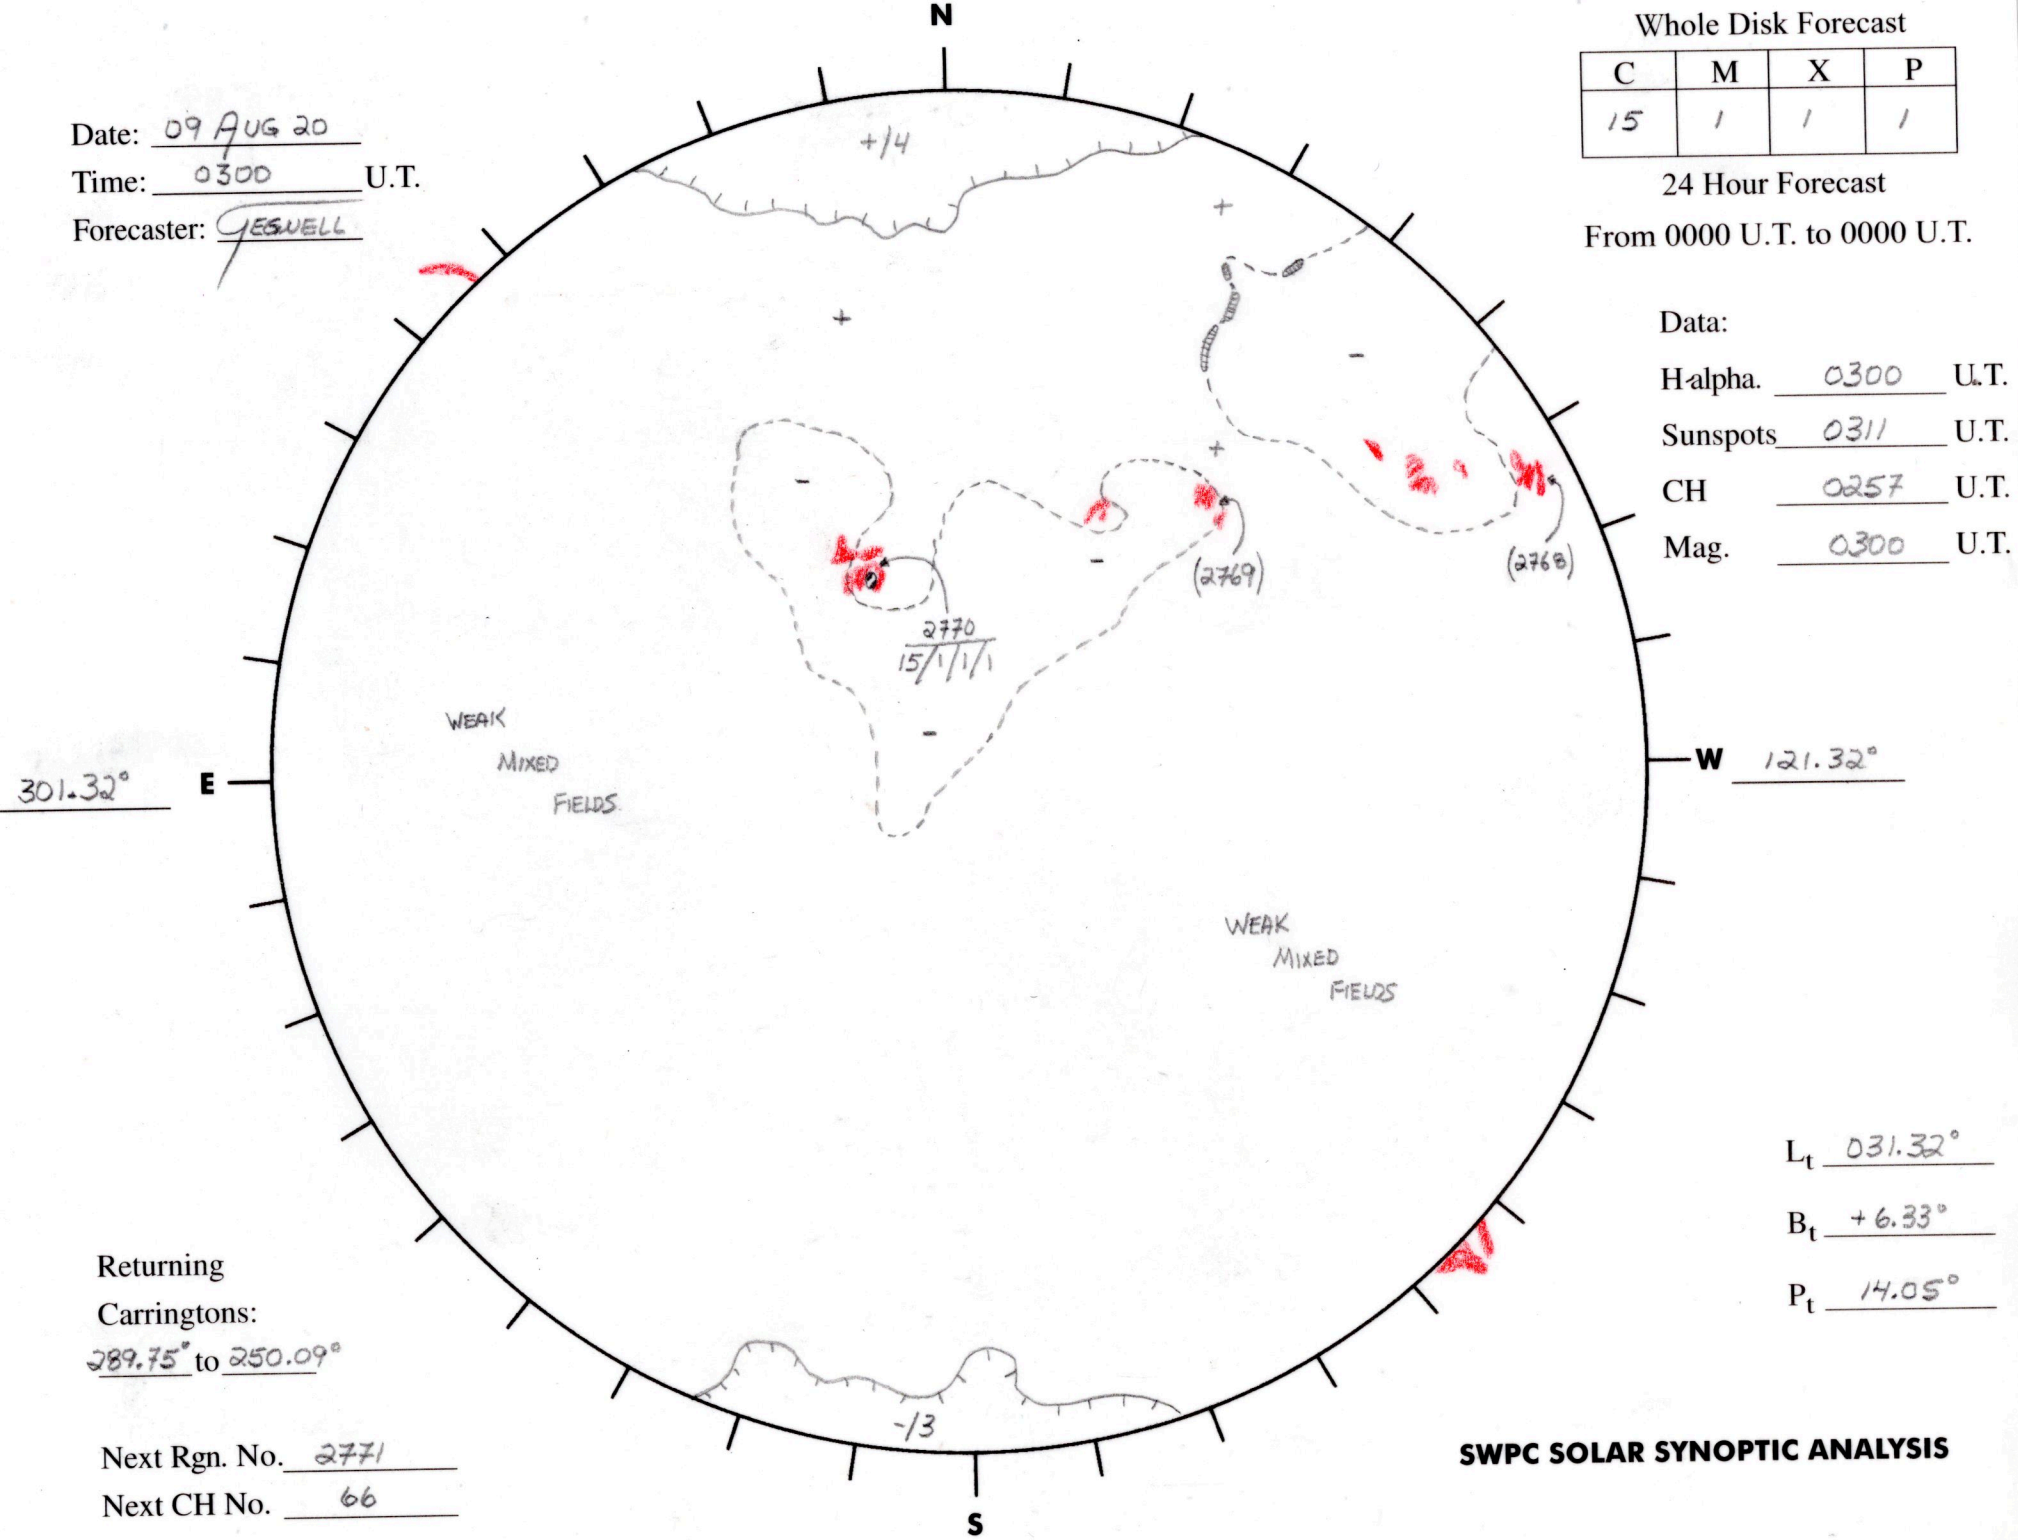

Date: 09 AUG 20
 Time: 0300 U.T.
 Forecaster: JESWELL

Whole Disk Forecast

| C | M | X | P |
|----|---|---|---|
| 15 | 1 | 1 | 1 |

24 Hour Forecast
 From 0000 U.T. to 0000 U.T.

Data:
 H-alpha. 0300 U.T.
 Sunspots 0311 U.T.
 CH 0257 U.T.
 Mag. 0300 U.T.

Returning
 Carringtons:
289.75° to 250.09°

Next Rgn. No. 2771
 Next CH No. 66

L_t 031.32°
 B_t +6.33°
 P_t 14.05°