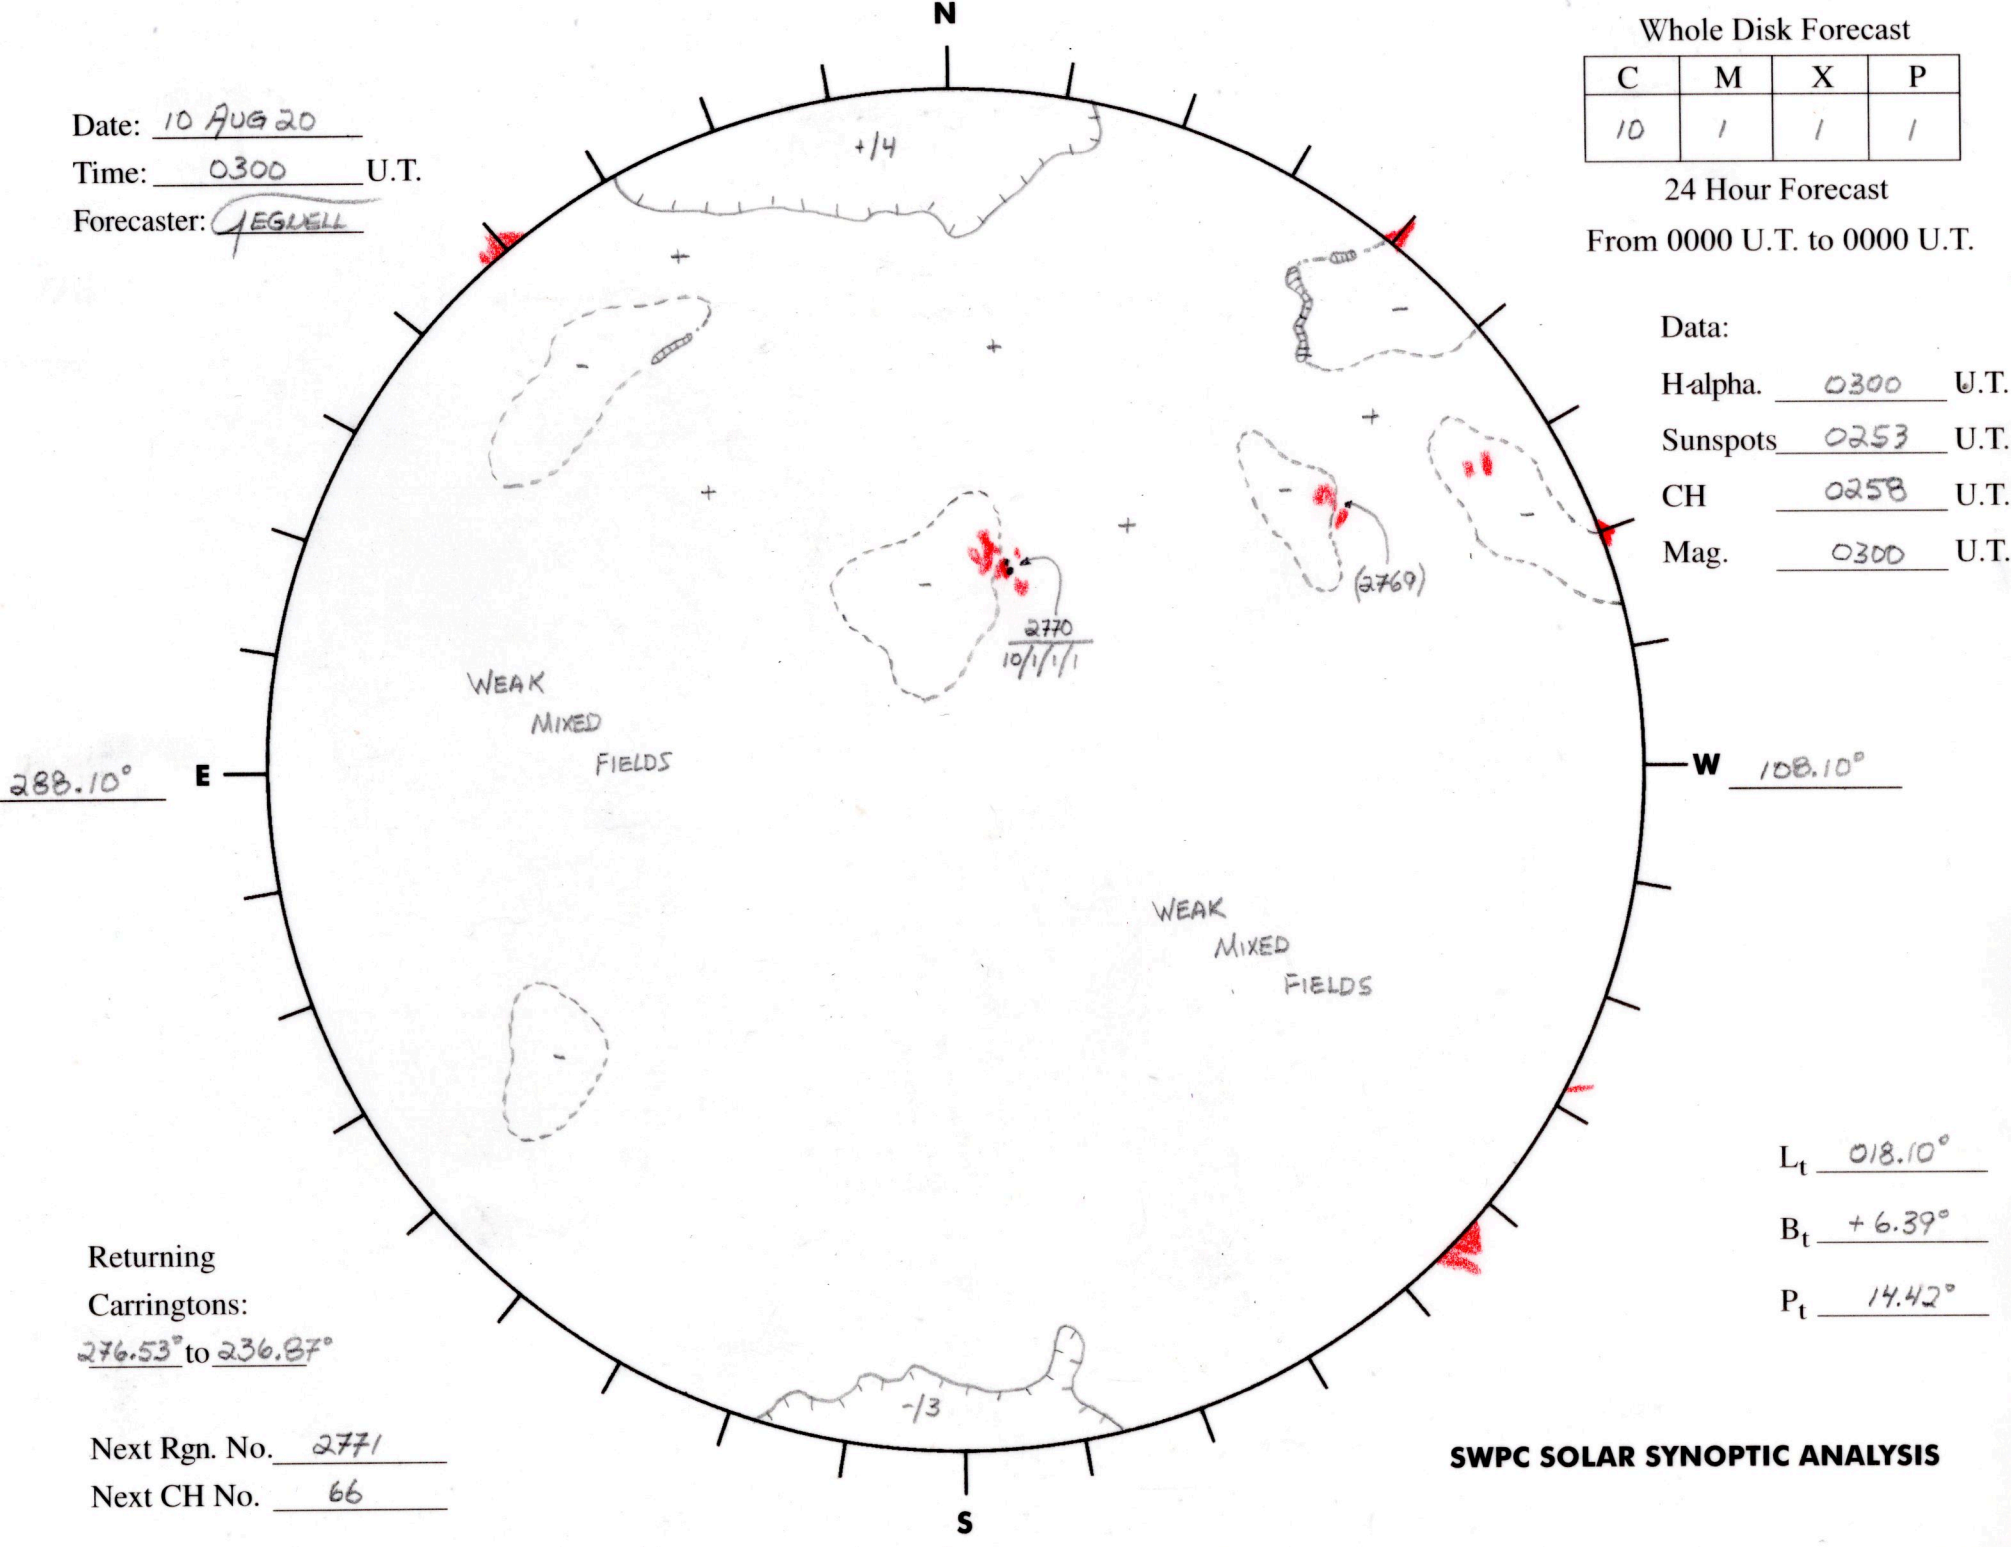

Date: 10 AUG 20
 Time: 0300 U.T.
 Forecaster: JEGUELL

Whole Disk Forecast

C	M	X	P
10	1	1	1

24 Hour Forecast
 From 0000 U.T. to 0000 U.T.

Data:

H-alpha. 0300 U.T.

Sunspots 0253 U.T.

CH 0258 U.T.

Mag. 0300 U.T.

WEAK
 MIXED
 FIELDS

WEAK
 MIXED
 FIELDS

288.10° E

W 108.10°

Returning
 Carringtons:
276.53° to 236.87°

L_t 018.10°

B_t +6.39°

P_t 14.42°

Next Rgn. No. 2771

Next CH No. 66

SWPC SOLAR SYNOPTIC ANALYSIS