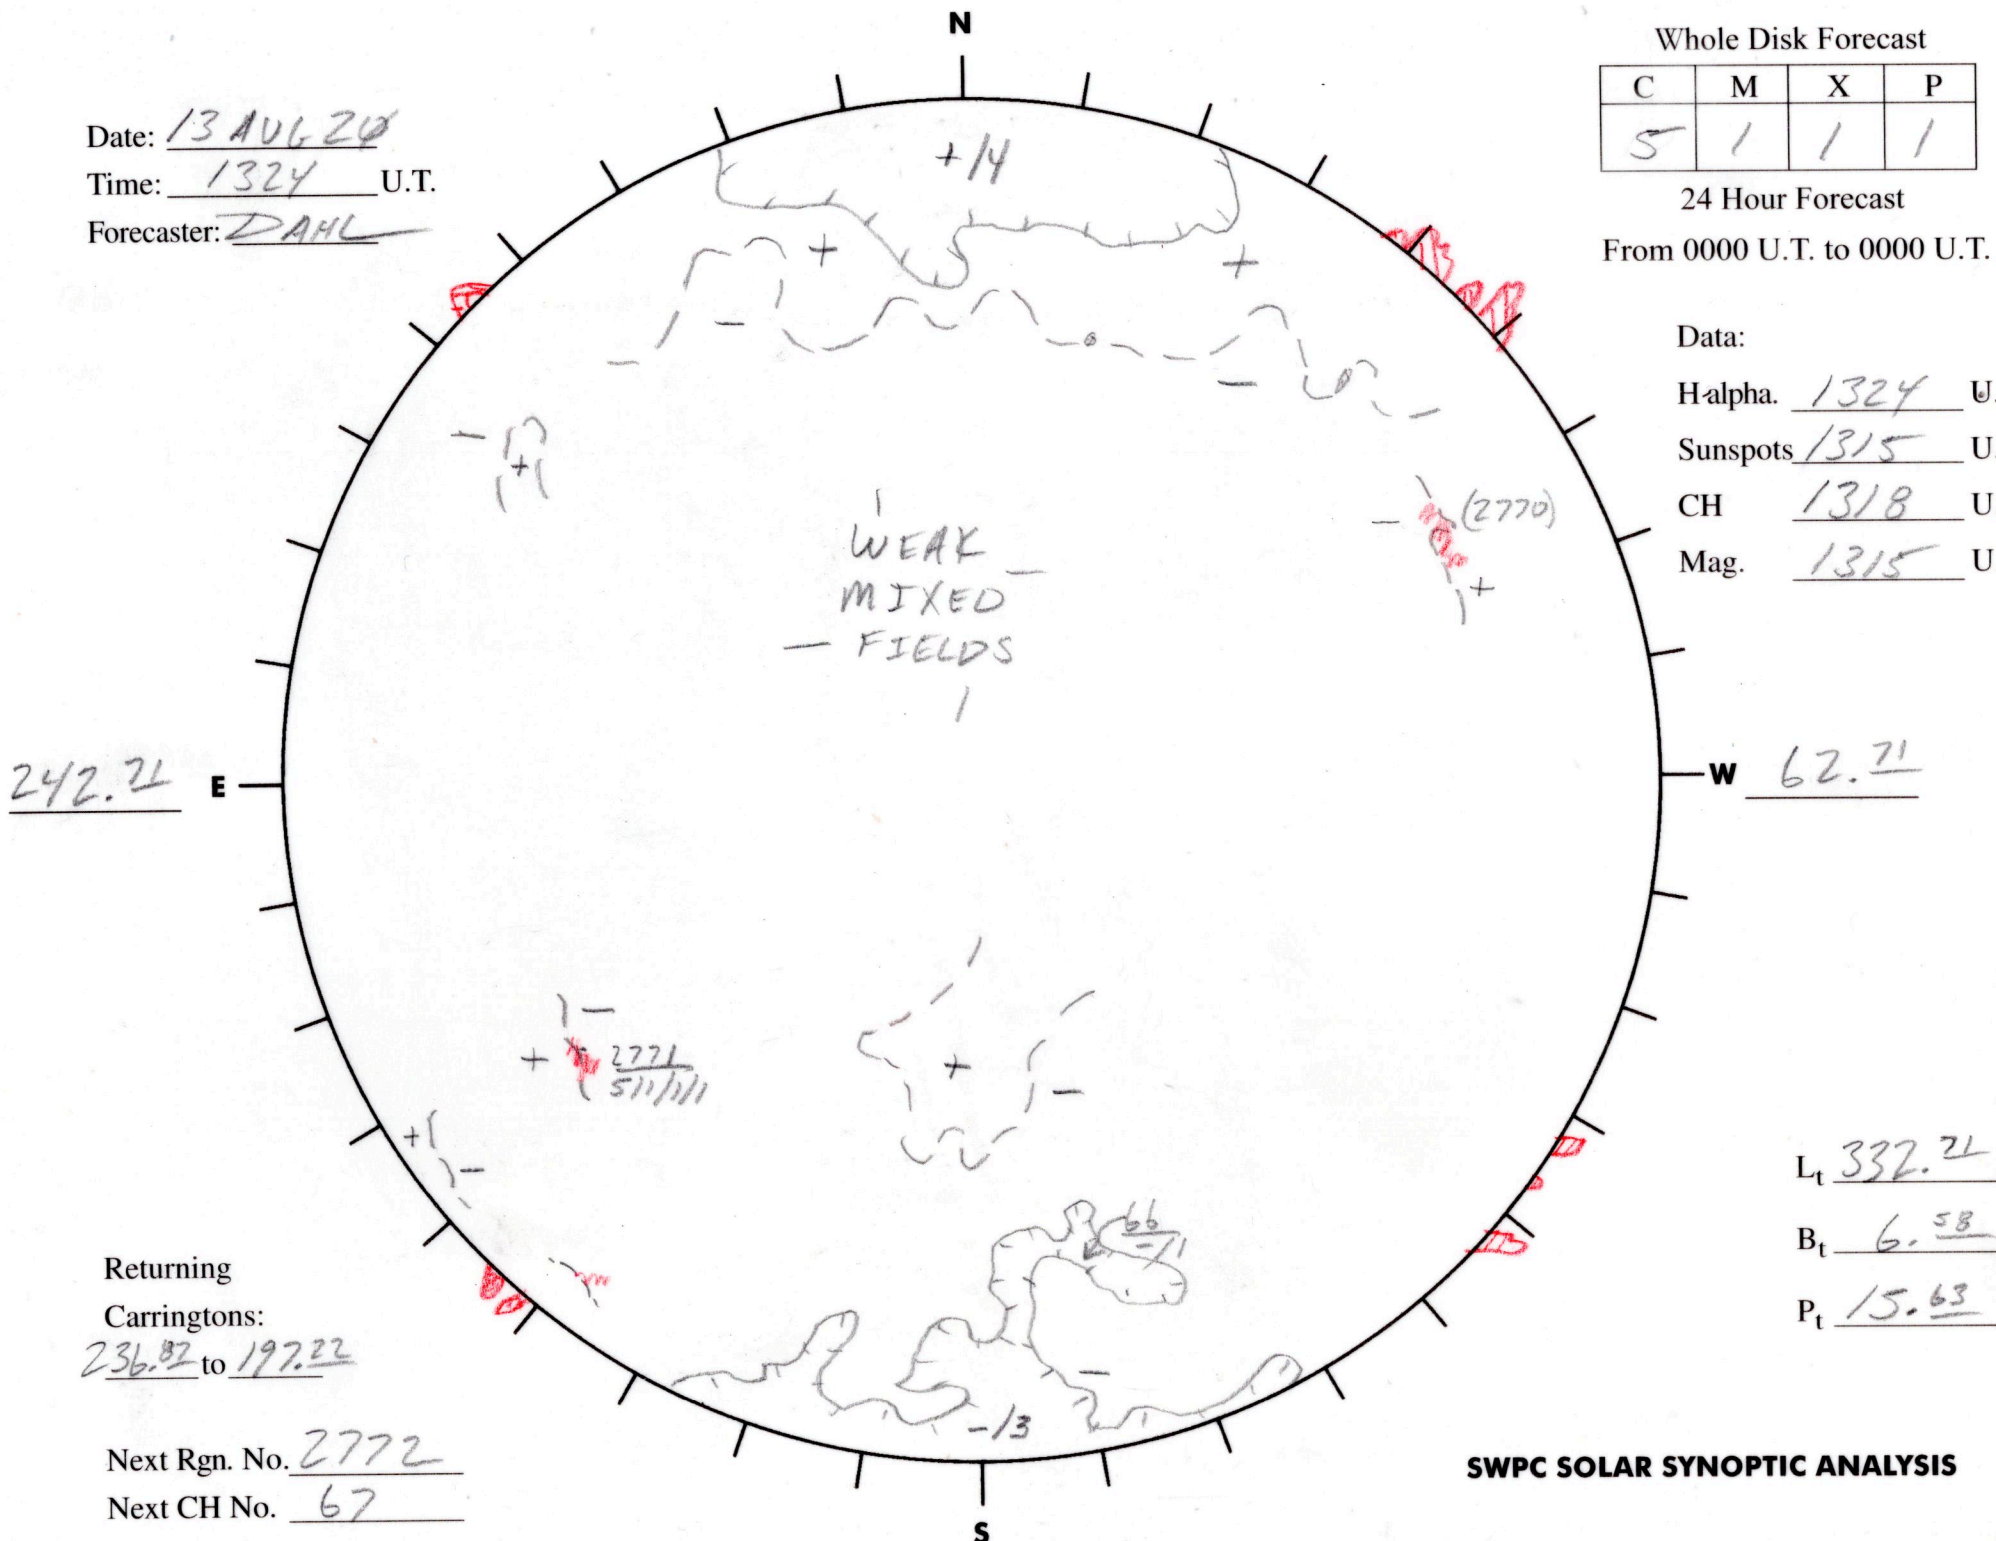

Date: 13 AUG 20
 Time: 1324 U.T.
 Forecaster: DAHL

Whole Disk Forecast

C	M	X	P
5	1	1	1

24 Hour Forecast

From 0000 U.T. to 0000 U.T.

Data:

Halpha. 1324 U.T.

Sunspots 1315 U.T.

CH 1318 U.T.

Mag. 1315 U.T.

Returning Carringtons: 236.82 to 197.22

Next Rgn. No. 2772
 Next CH No. 67

L_t 332.74

B_t 6.58

P_t 15.63