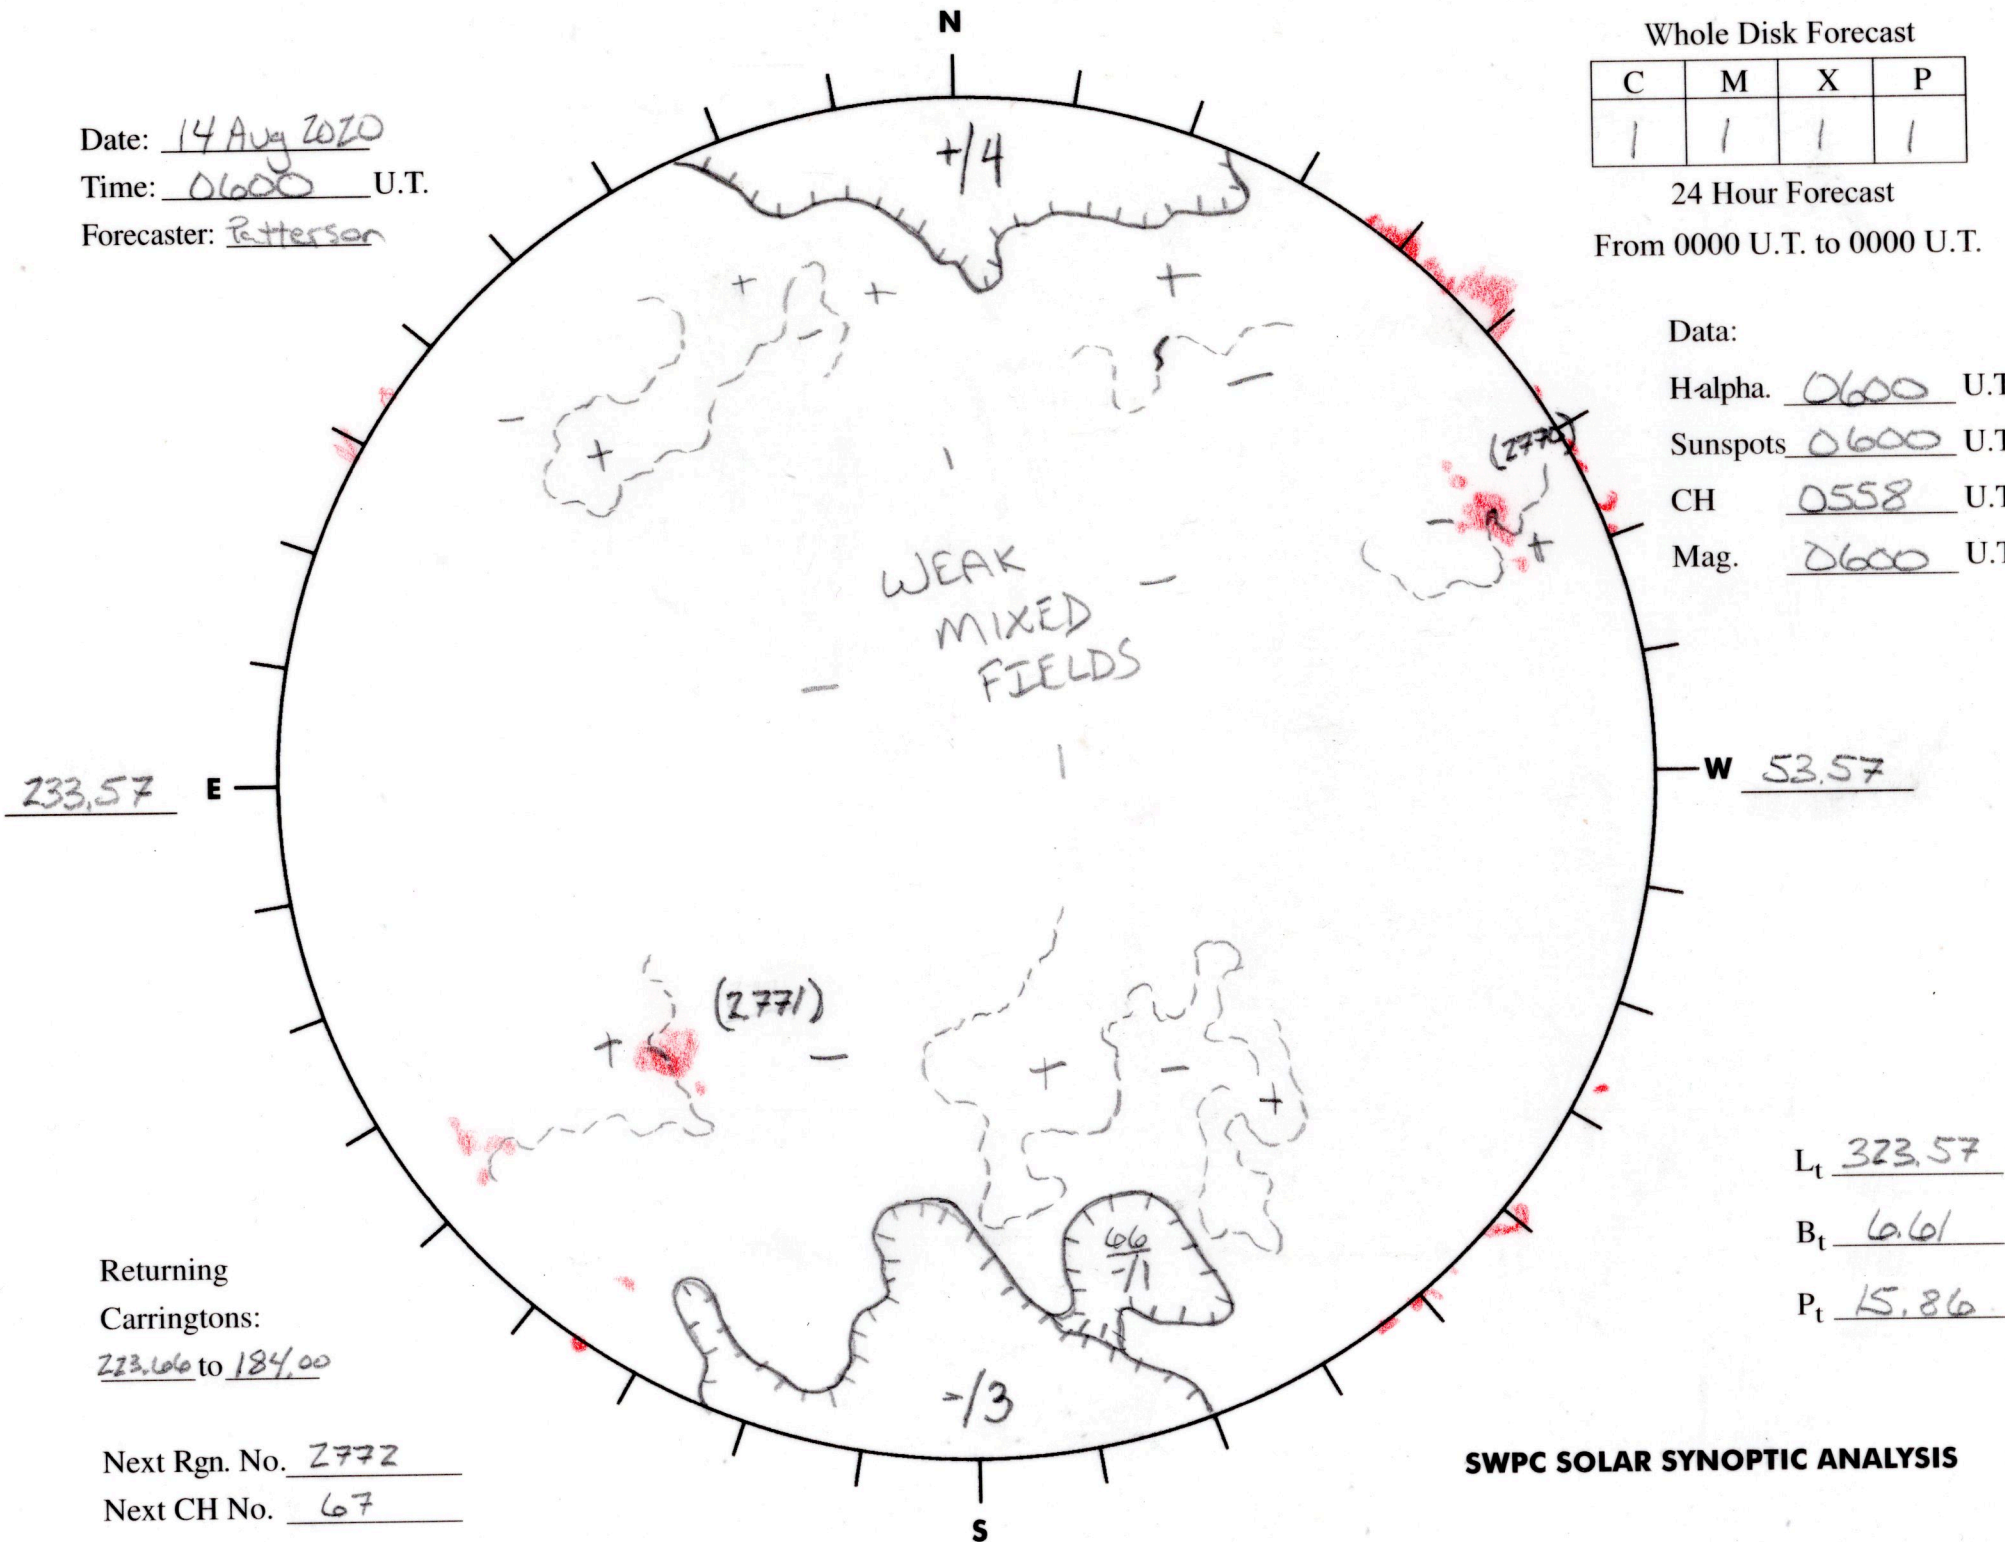

Date: 14 Aug 2020  
 Time: 0600 U.T.  
 Forecaster: Patterson

Whole Disk Forecast

C	M	X	P
1	1	1	1

24 Hour Forecast

From 0000 U.T. to 0000 U.T.

Data:

H-alpha. 0600 U.T.

Sunspots 0600 U.T.

CH 0558 U.T.

Mag. 0600 U.T.

$L_t$  323.57

$B_t$  6.61

$P_t$  15.86

SWPC SOLAR SYNOPTIC ANALYSIS

Returning Carringtons:  
223.66 to 184.00

Next Rgn. No. 2772

Next CH No. 67