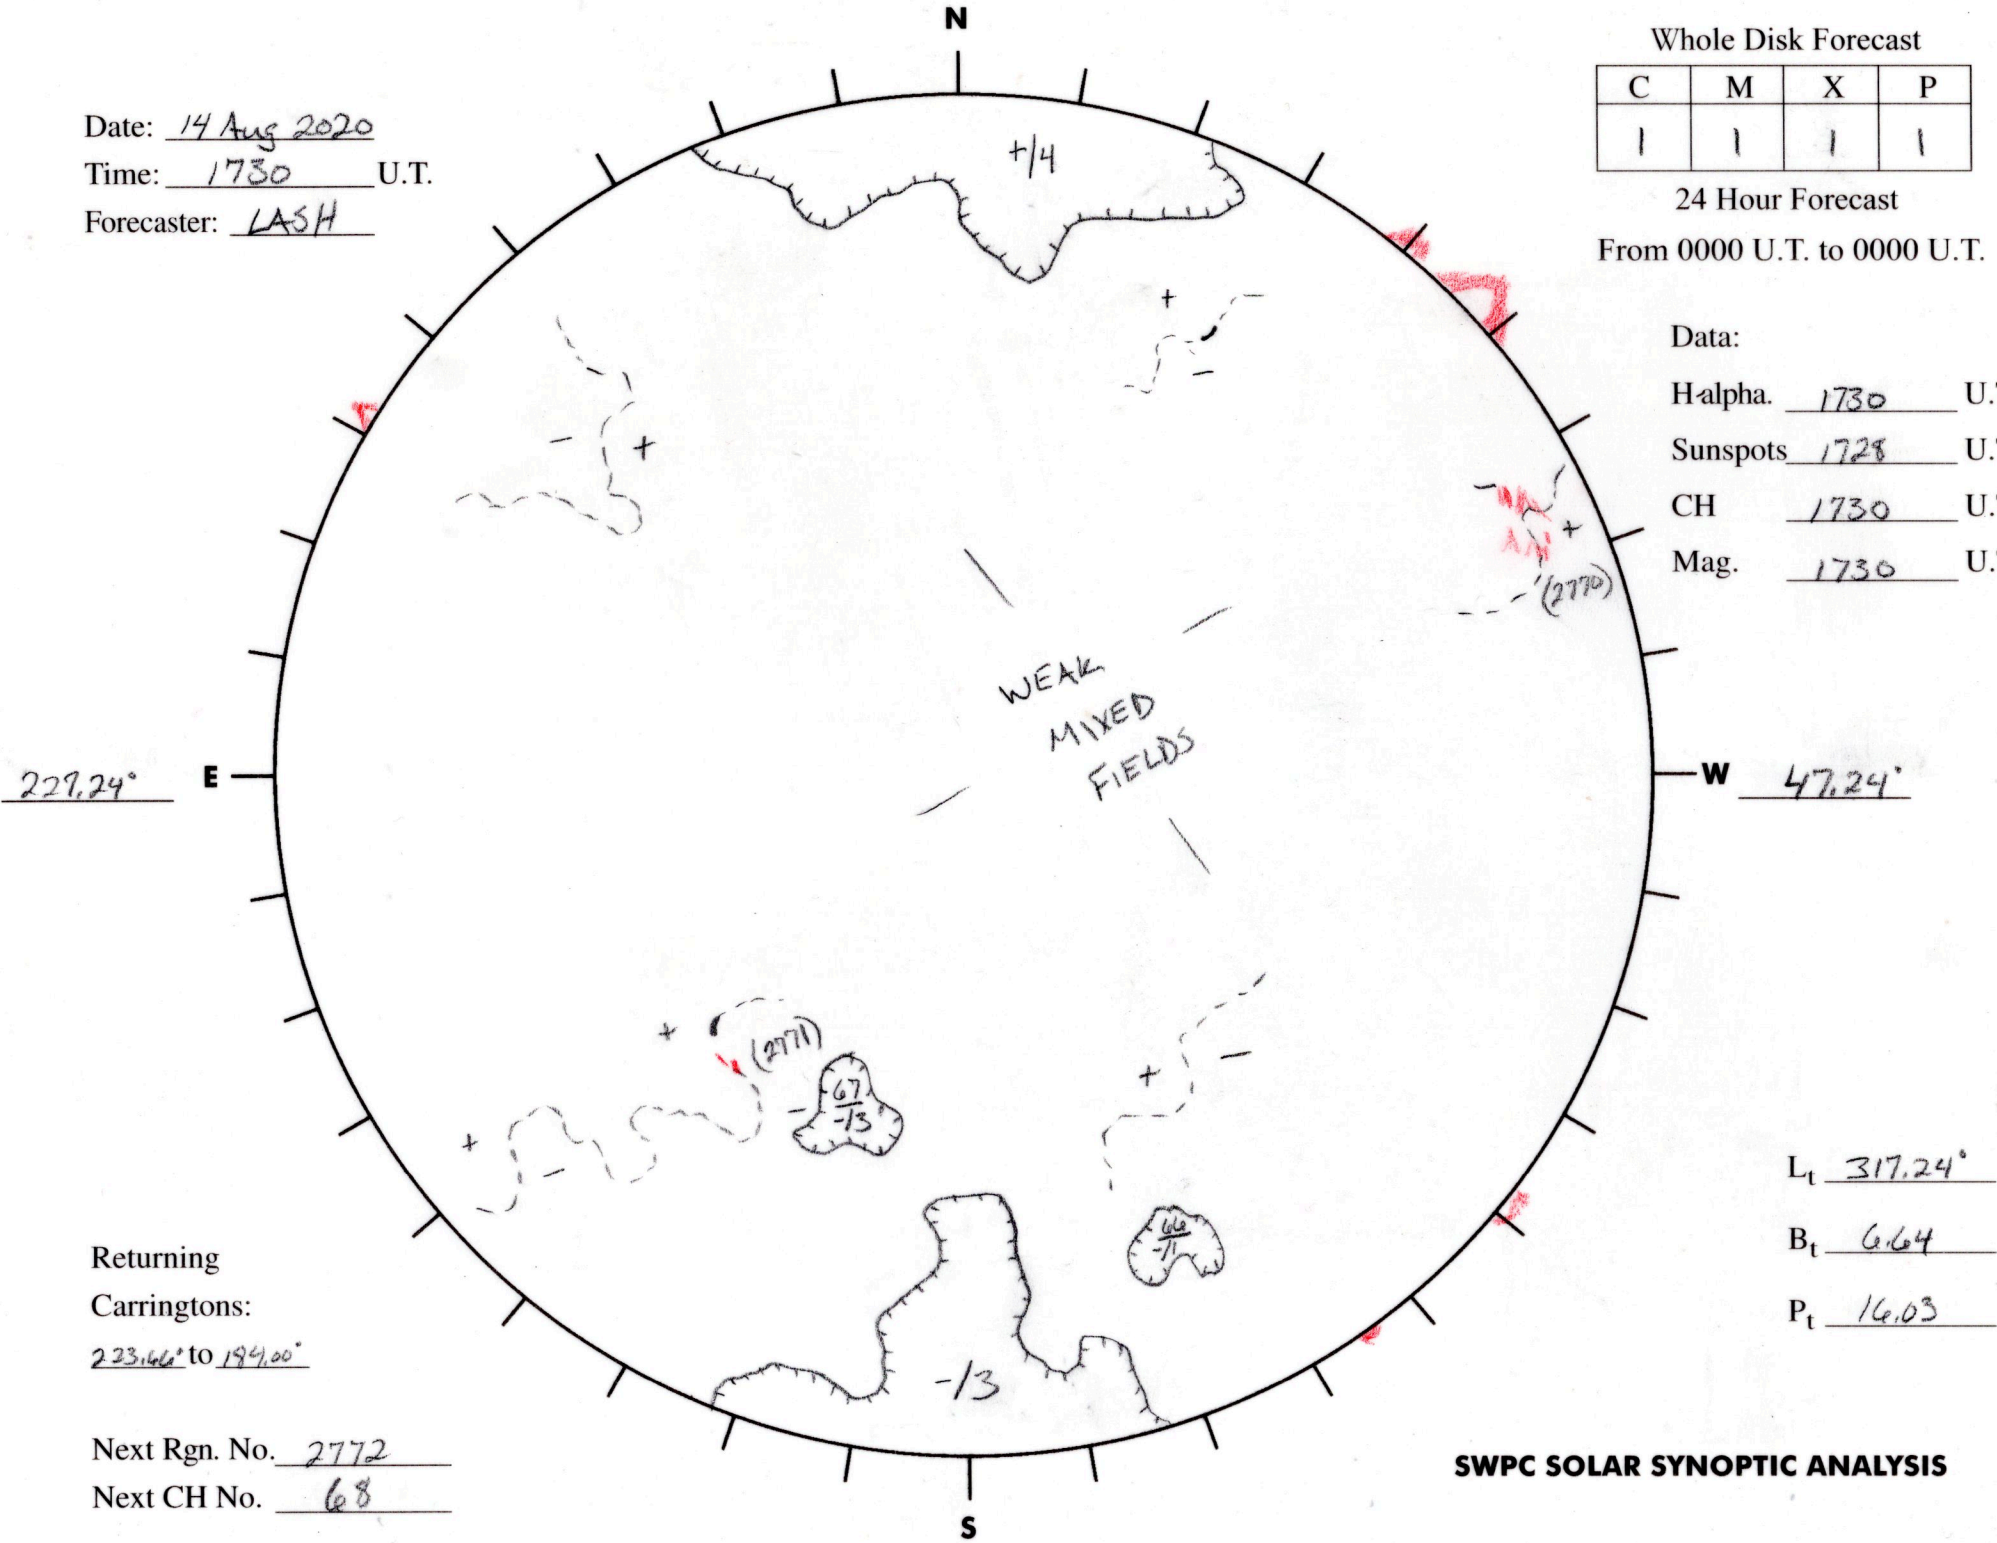

Date: 14 Aug 2020
 Time: 1730 U.T.
 Forecaster: LASH

Whole Disk Forecast

C	M	X	P
1	1	1	1

24 Hour Forecast

From 0000 U.T. to 0000 U.T.

Data:

H-alpha. 1730 U.T.

Sunspots 1728 U.T.

CH 1730 U.T.

Mag. 1730 U.T.

229.24° E

W 47.24°

Returning Carringtons:
223.66° to 194.00°

Next Rgn. No. 2772
 Next CH No. 68

L_t 317.24°

B_t 6.64