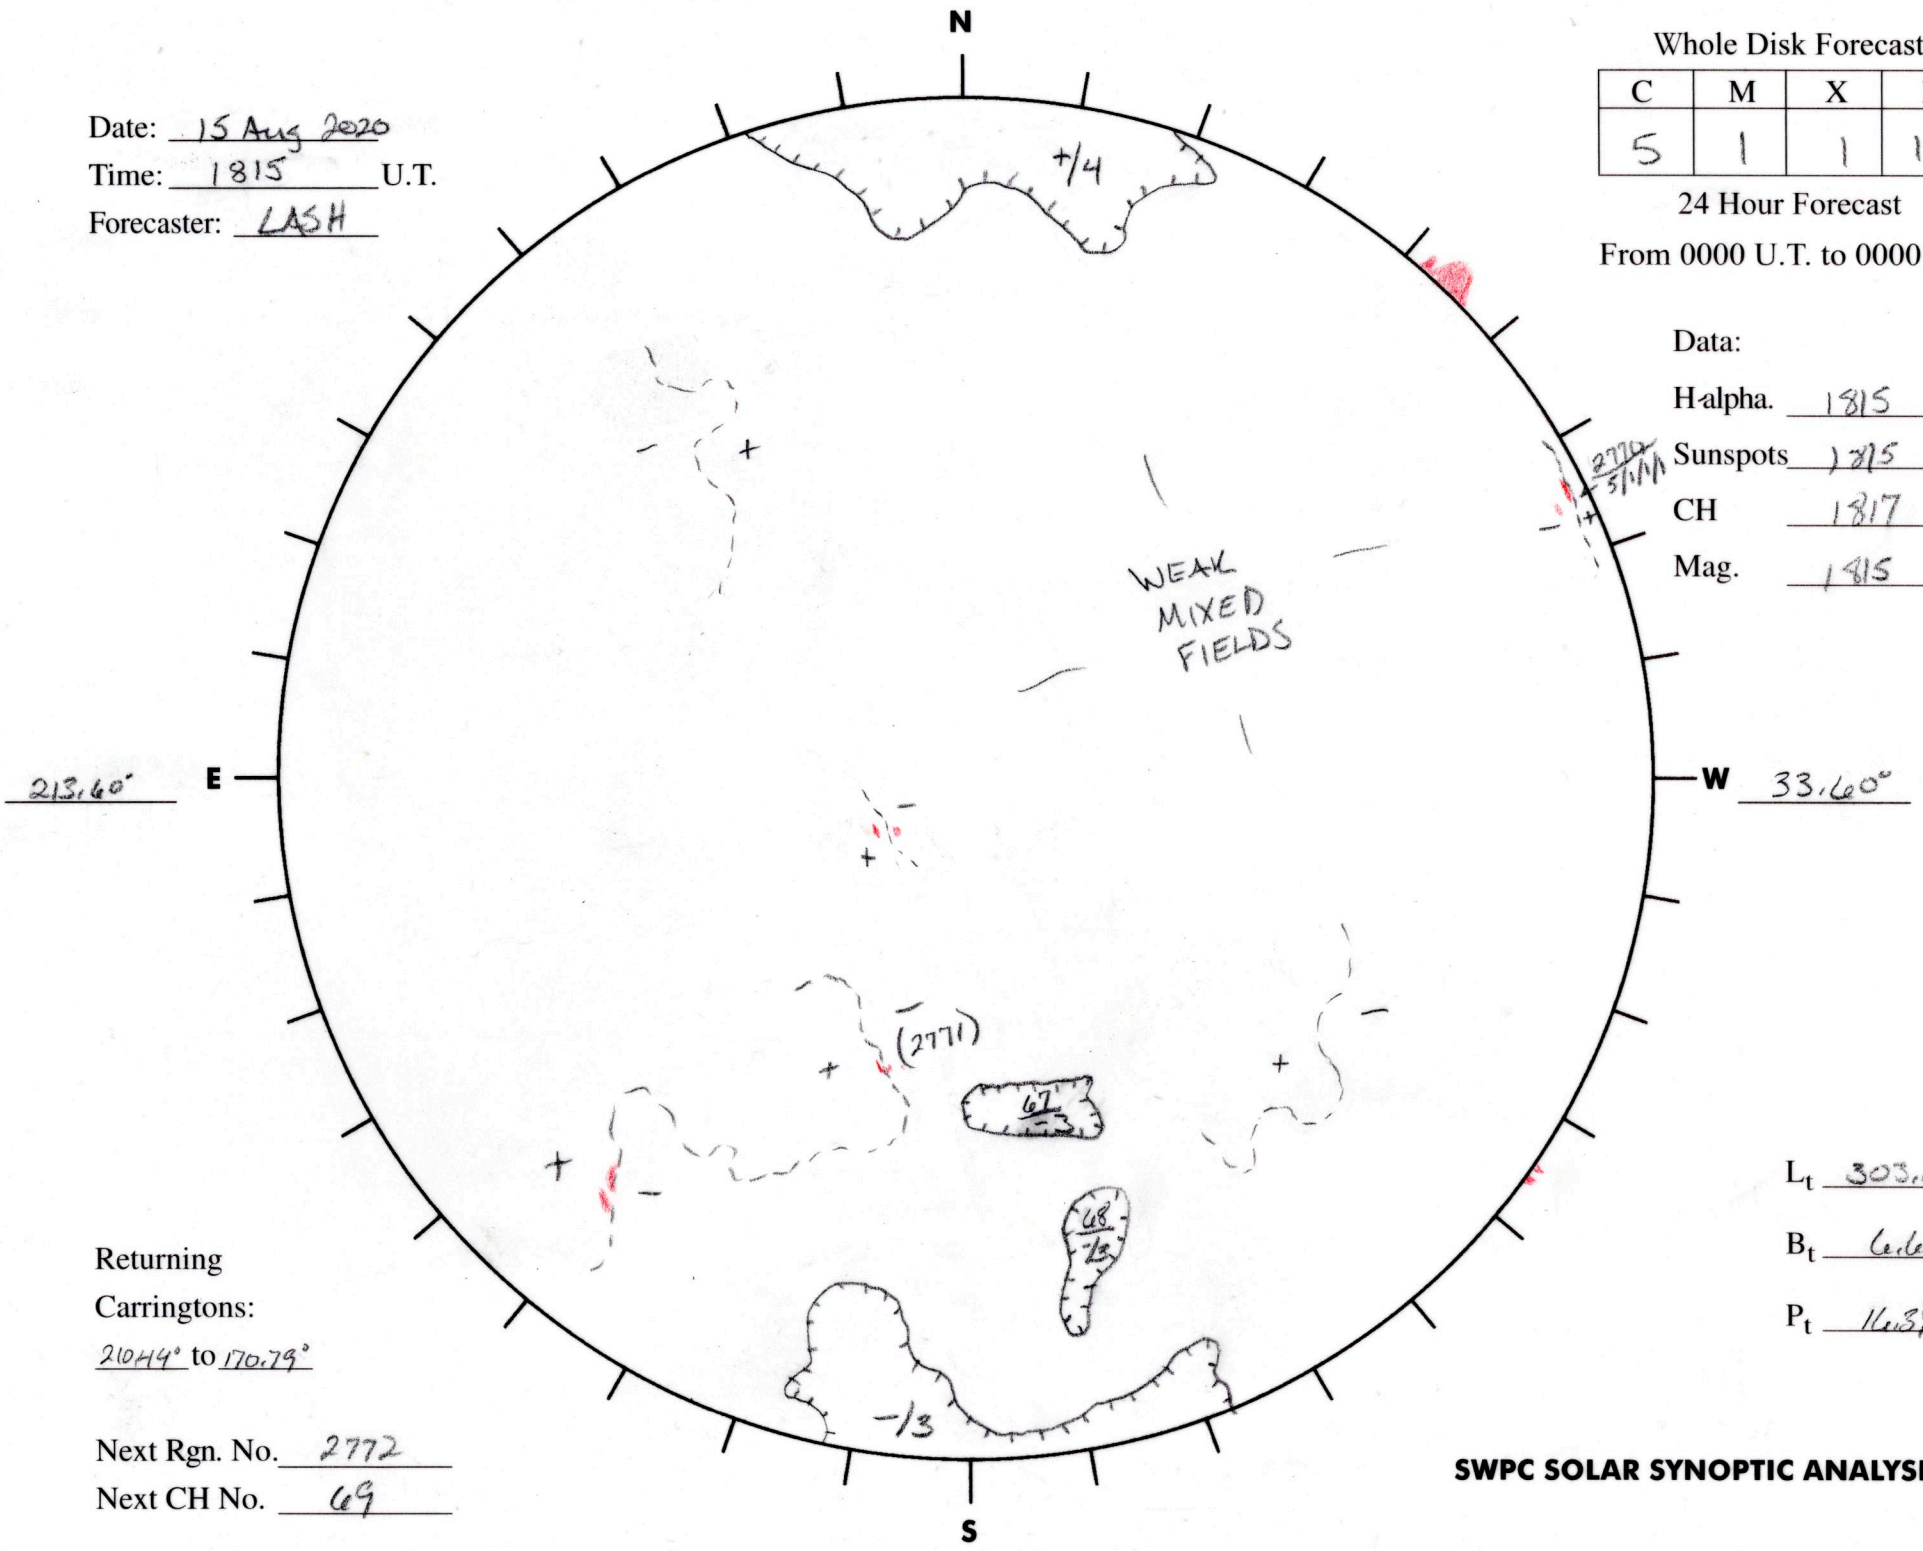

Date: 15 Aug 2020
 Time: 1815 U.T.
 Forecaster: LASH

Whole Disk Forecast

C	M	X	P
5	1	1	1

24 Hour Forecast
 From 0000 U.T. to 0000 U.T.

Data:
 H α . 1815 U.T.
 Sunspots 1815 U.T.
 CH 1817 U.T.
 Mag. 1815 U.T.

213.60°

33.60°

Returning
 Carringtons:
210.44° to 170.79°

Next Rgn. No. 2772
 Next CH No. 69

L_t 303.60°
 B_t 6.69
 P_t 16.39