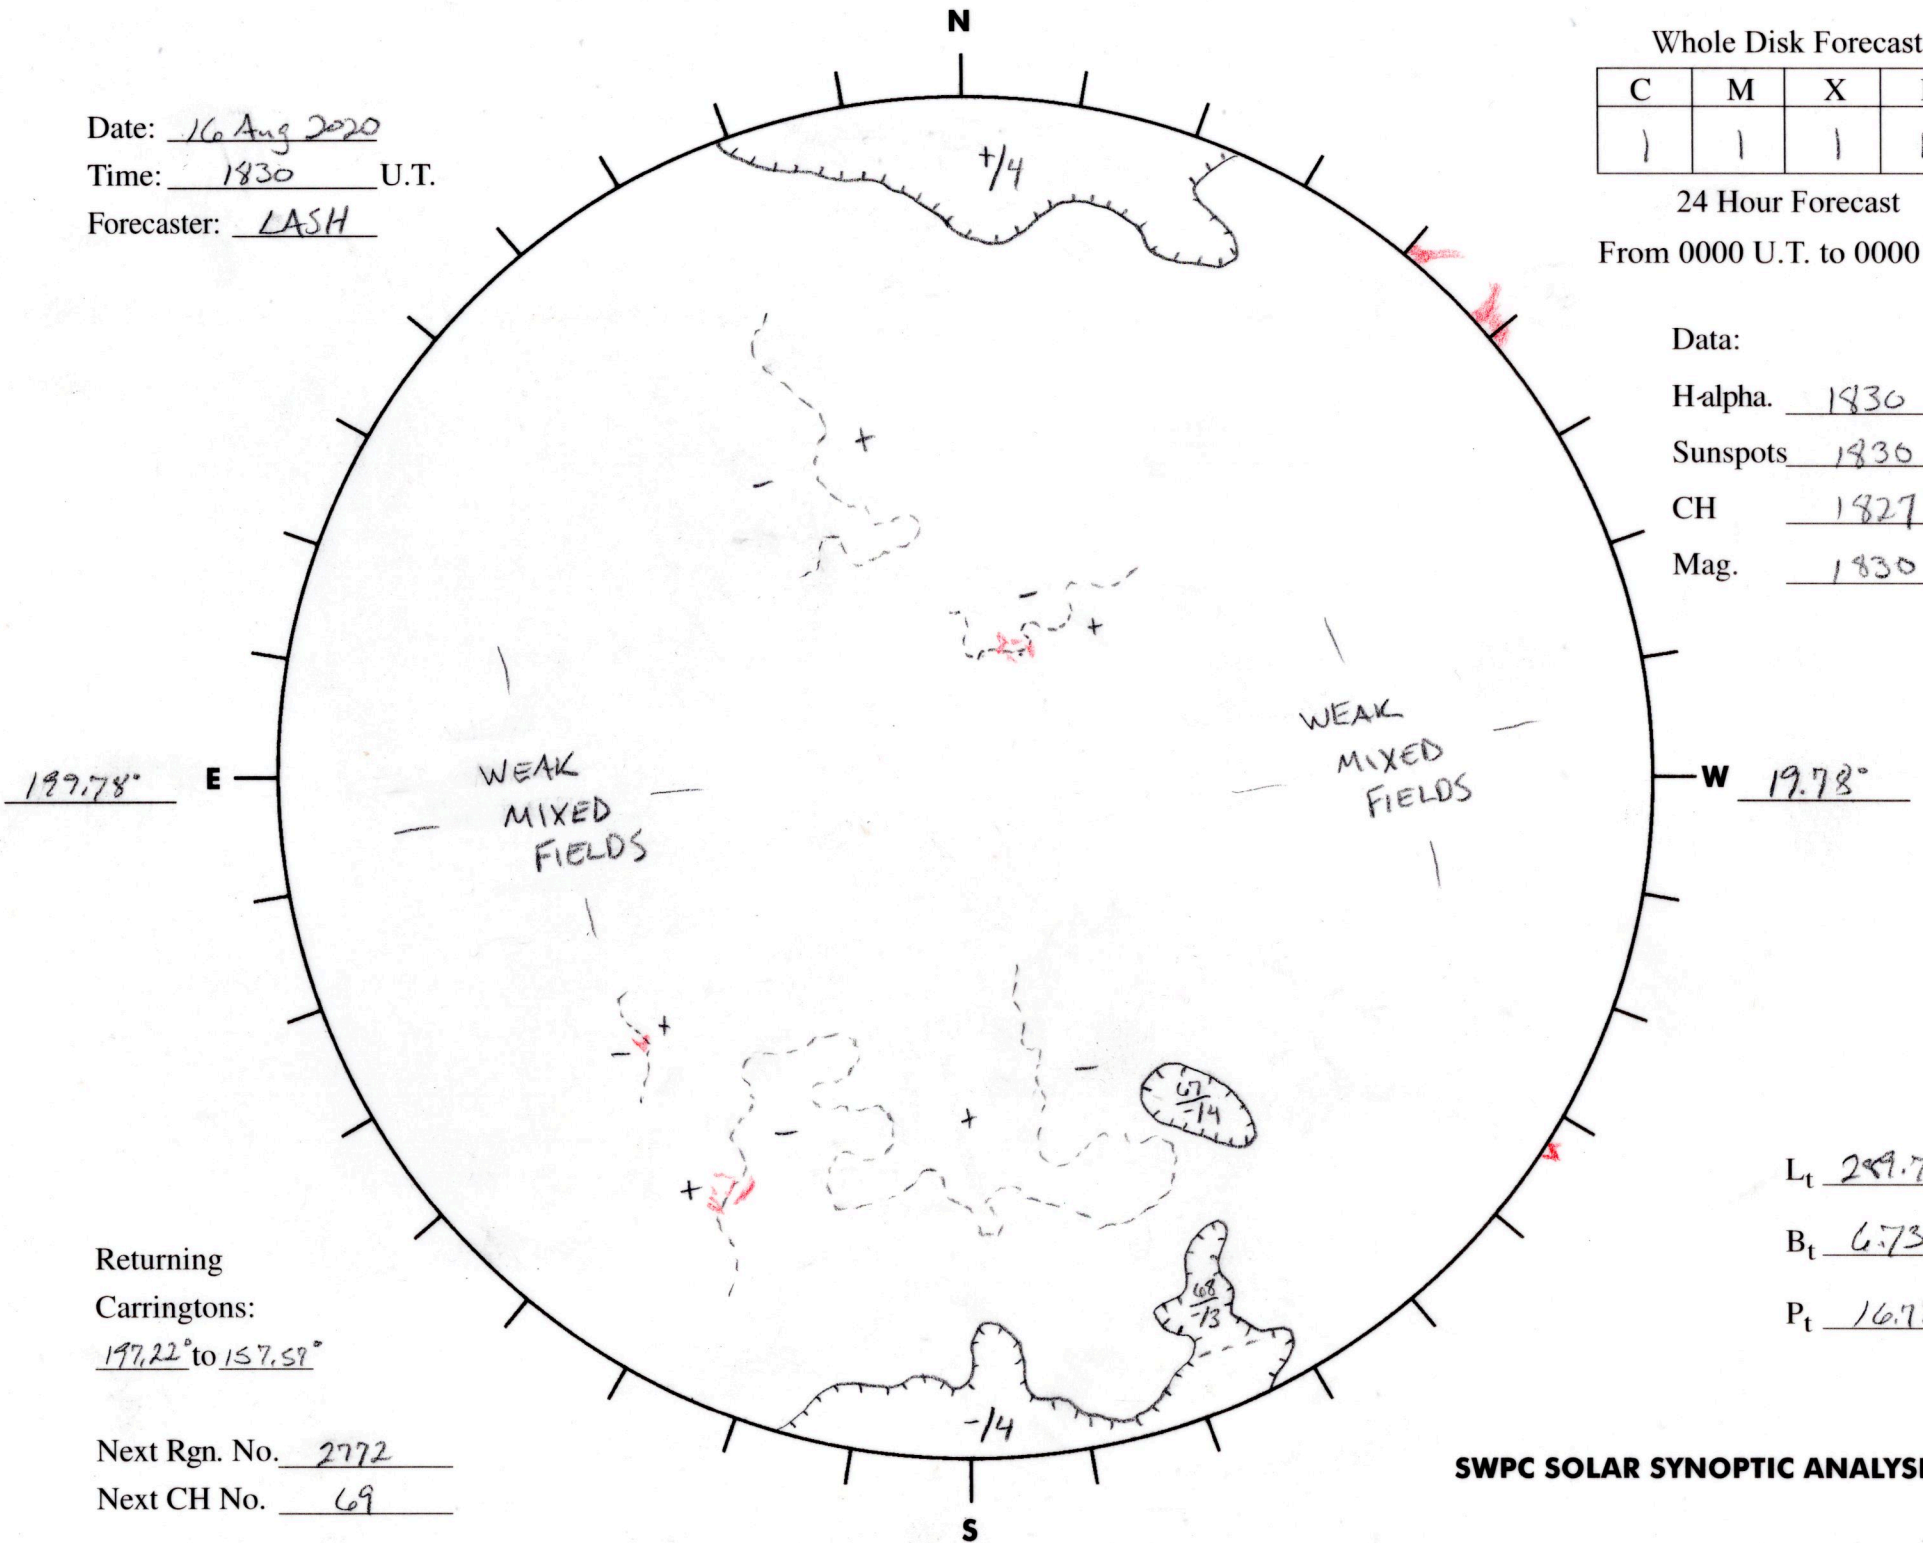

Date: 16 Aug 2020
 Time: 1830 U.T.
 Forecaster: LASH

Whole Disk Forecast

C	M	X	P
1	1	1	1

24 Hour Forecast
 From 0000 U.T. to 0000 U.T.

Data:

Halpha. 1830 U.T.

Sunspots 1830 U.T.

CH 1827 U.T.

Mag. 1830 U.T.

199.78°

19.78°

Returning
 Carringtons:
197.22° to 157.59°

L_t 29.79°

B_t 6.73

P_t 16.72

Next Rgn. No. 2772