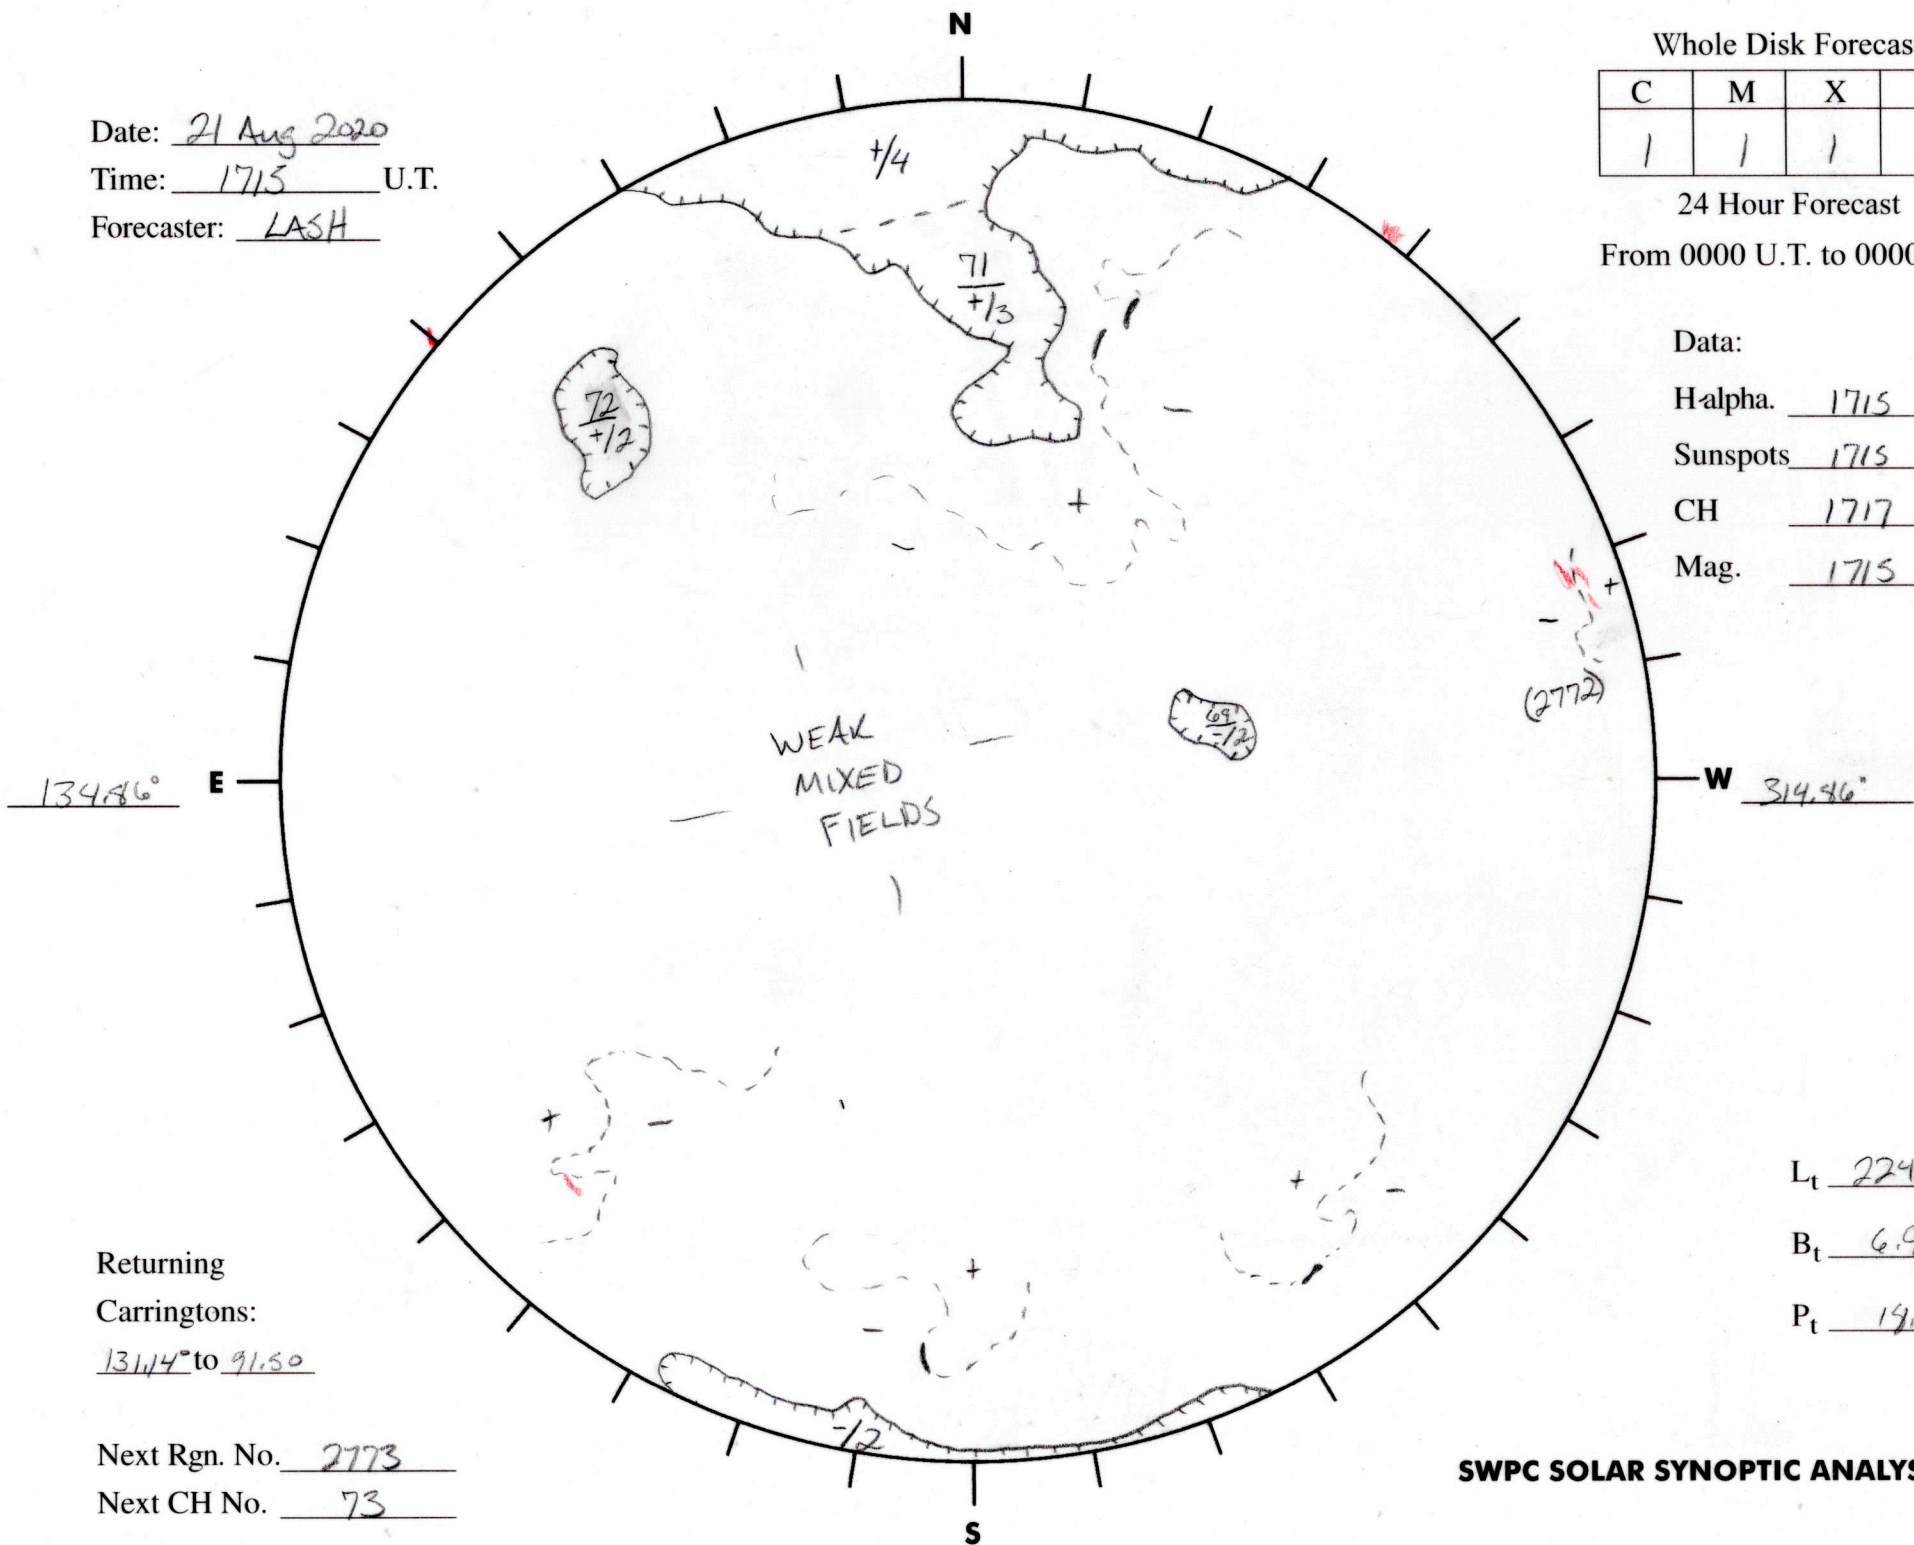

Date: 21 Aug 2020
 Time: 1715 U.T.
 Forecaster: LASH

Whole Disk Forecast

C	M	X	P
1	1	1	1

24 Hour Forecast

From 0000 U.T. to 0000 U.T.

Data:

H alpha. 1715 U.T.

Sunspots 1715 U.T.

CH 1717 U.T.

Mag. 1715 U.T.

Returning
 Carringtons:
13144° to 91.50

Next Rgn. No. 2773
 Next CH No. 73

L_t 224.86°

B_t 6.93

P_t 19.28