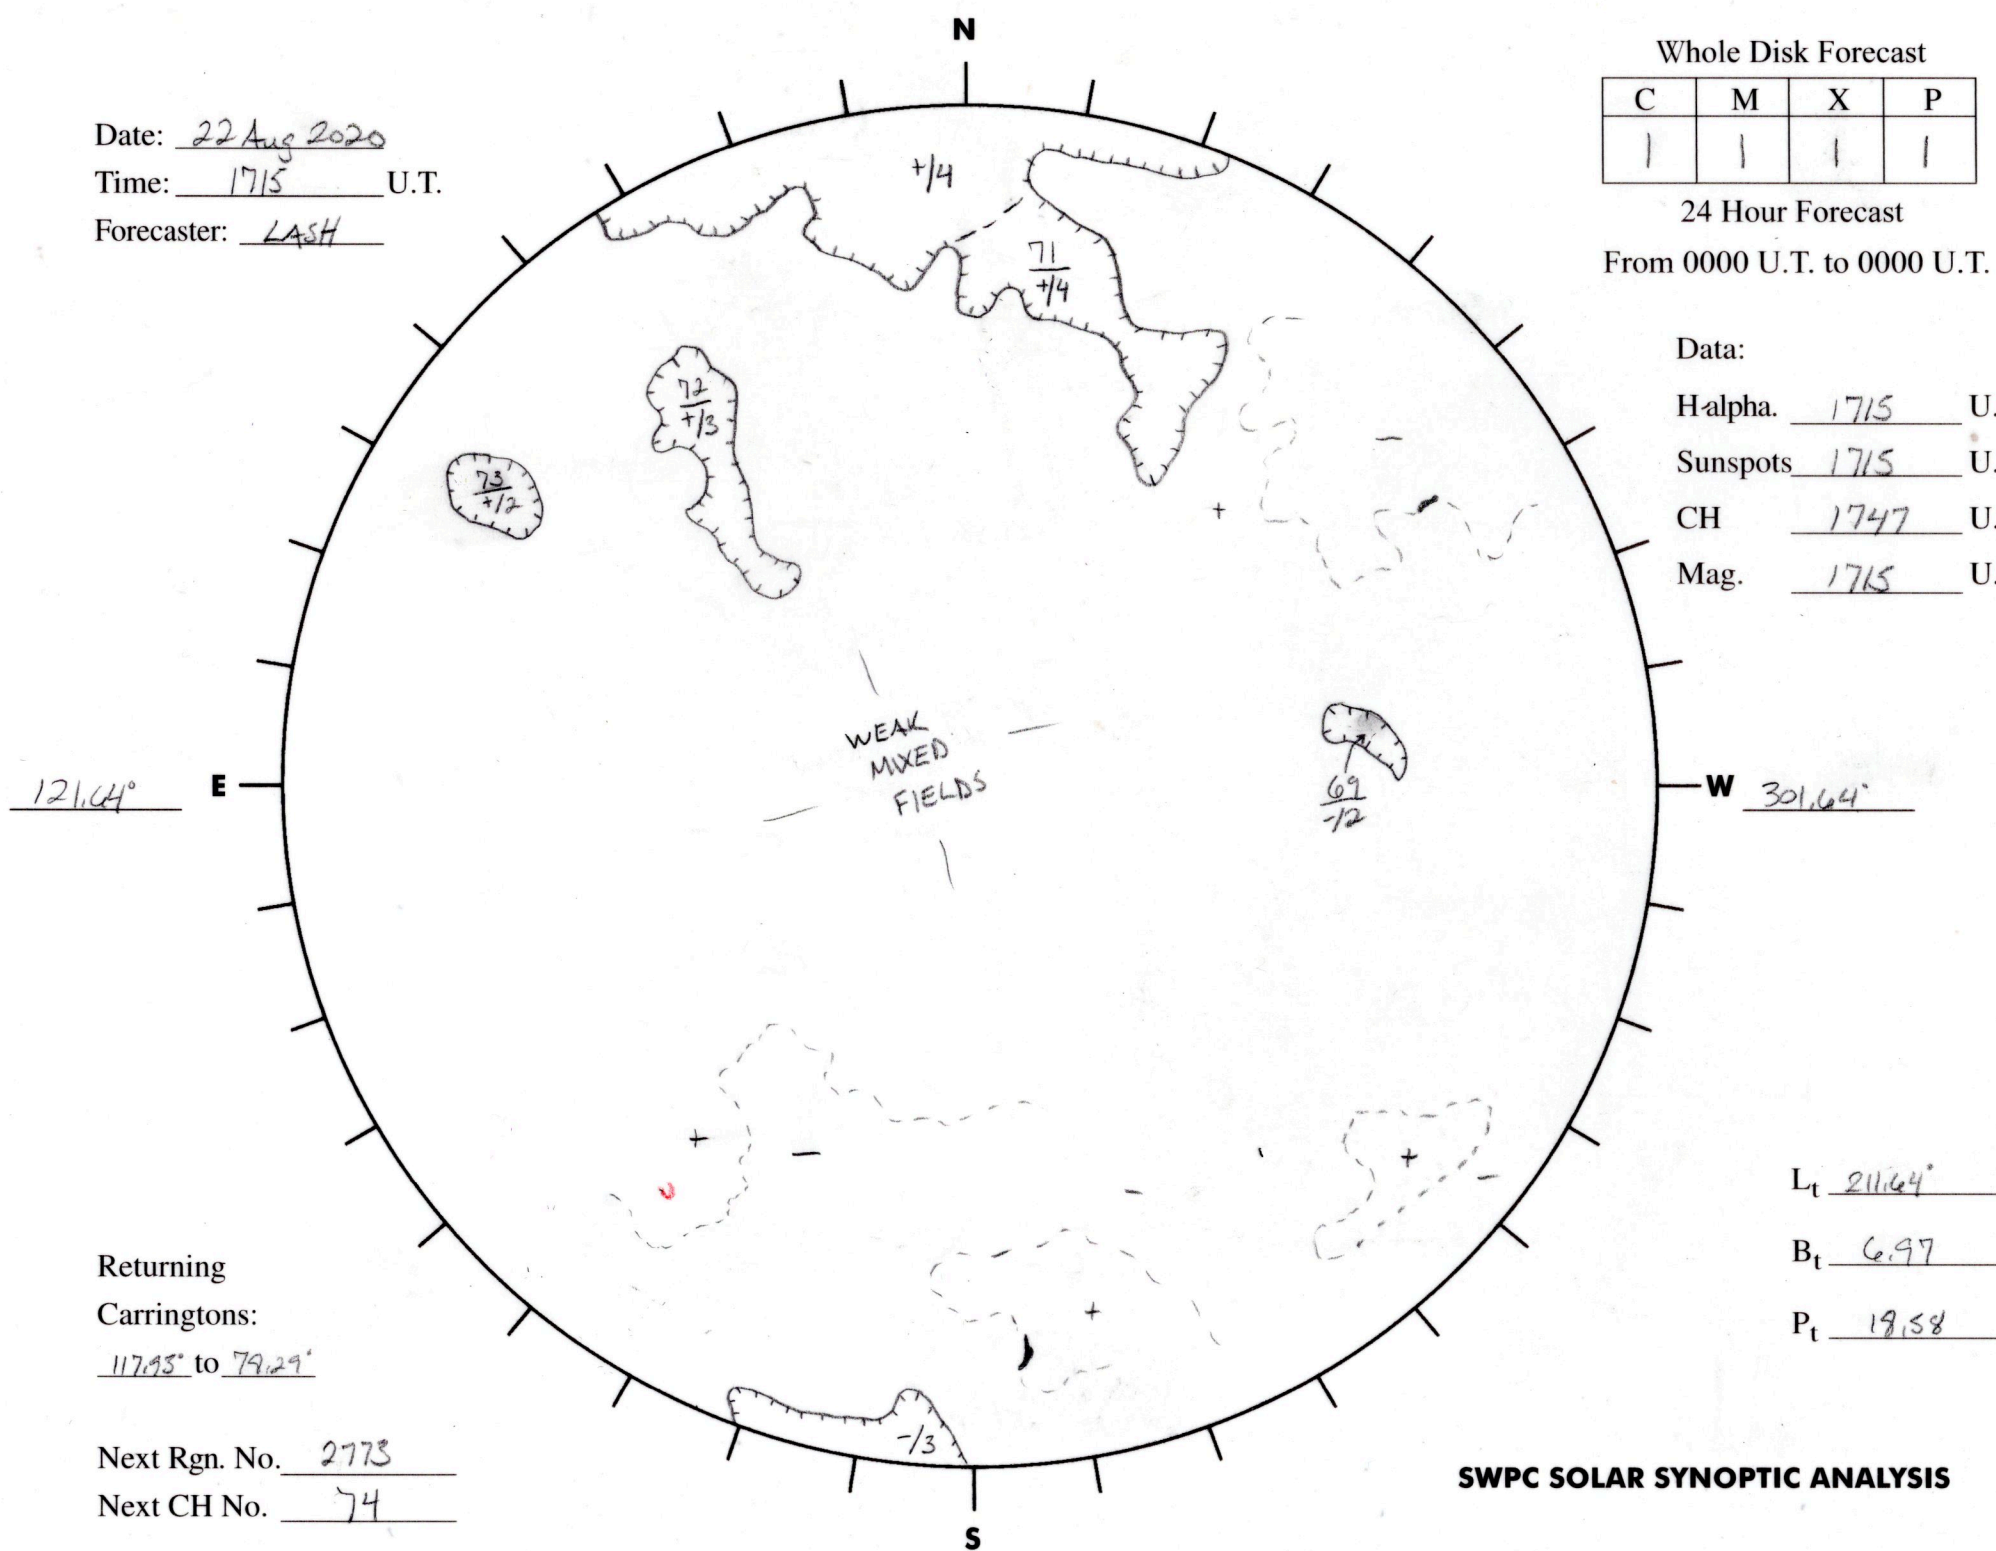

Date: 22 Aug 2020  
 Time: 1715 U.T.  
 Forecaster: LASH

Whole Disk Forecast

C	M	X	P
1	1	1	1

24 Hour Forecast  
 From 0000 U.T. to 0000 U.T.

Data:

H alpha. 1715 U.T.

Sunspots 1715 U.T.

CH 1747 U.T.

Mag. 1715 U.T.

121.64°

301.64°

Returning Carringtons:  
11795° to 79.29°

Next Rgn. No. 2773  
 Next CH No. 74

L<sub>t</sub> 211.64°

B<sub>t</sub> 6.97

P<sub>t</sub> 19.58